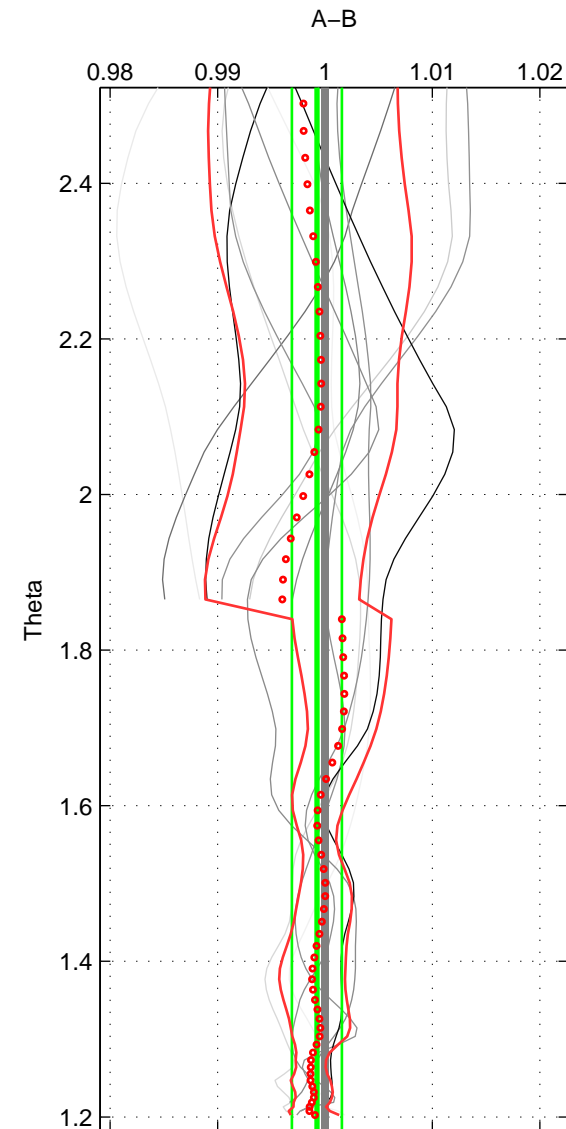

Cruise A (red). Date: Nov 1995 Cruisename: 625-49RY19951115

Cruise B (blue). Date: Apr 2005 Cruisename: 668-49UF20050419

*** "Favourite" values are means of spaces 1 2.

	Offset	O.StDev	Ratio	R.Stdev	Rating
SIGMA:	-0.116	0.255	0.997	0.007	4
THETA:	-0.028	0.084	0.999	0.002	4
DEPTH:	-0.078	0.060	0.998	0.002	3
FAV. :	-0.072	0.170	0.998	0.004	4

Profiles of A: 5
 Profiles of B: 4
 Diff profs : 12
 WMoffset (A-B): -0.11638
 WMoffset stdev: 0.25474
 WMratio (A/B): 0.99706
 WMratio stdev: 0.0065052

Quality (1-5): 4

Profiles of A: 5
 Profiles of B: 4
 Diff profs : 12
 WMoffset (A-B): -0.028004
 WMoffset stdev: 0.084442
 WMratio (A/B): 0.99925
 WMratio stdev: 0.0023275

Quality (1-5): 4

Profiles of A: 5
 Profiles of B: 4
 Diff profs : 12
 WMoffset (A-B): -0.077966
 WMoffset stdev: 0.059807
 WMratio (A/B): 0.99801
 WMratio stdev: 0.0015591

Quality (1-5): 3

Please note that statistics are bad.