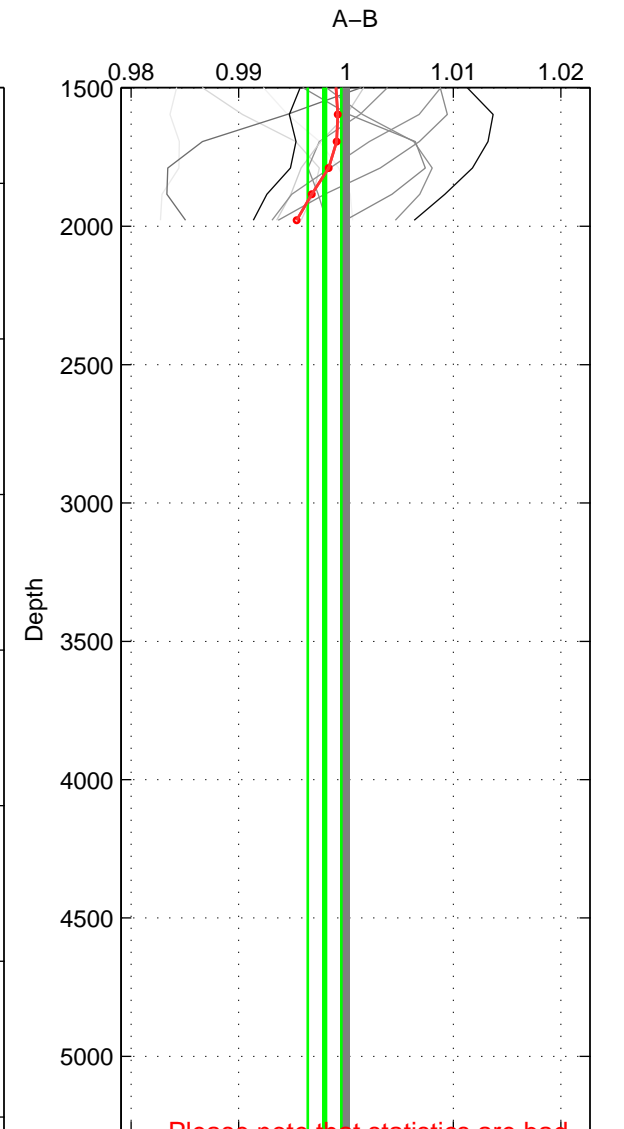

Cruise A (red). Date: Nov 1995 Cruisename: 625-49RY19951115

Cruise B (blue). Date: Apr 2005 Cruisename: 668-49UF20050419

*** "Favourite" values are means of spaces 1 2.

	Offset	O.StDev	Ratio	R.Stdev	Rating
SIGMA:	-0.116	0.255	0.997	0.007	4
THETA:	-0.028	0.084	0.999	0.002	4
DEPTH:	-0.078	0.060	0.998	0.002	3
FAV. :	-0.072	0.170	0.998	0.004	4

Profiles of A: 5
 Profiles of B: 4
 Diff profs : 12
 WMoffset (A-B): -0.11638
 WMoffset stdev: 0.25474
 WMratio (A/B): 0.99706
 WMratio stdev: 0.0065052

Quality (1-5): 4

Profiles of A: 5
 Profiles of B: 4
 Diff profs : 12
 WMoffset (A-B): -0.028004
 WMoffset stdev: 0.084442
 WMratio (A/B): 0.99925
 WMratio stdev: 0.0023275

Quality (1-5): 4

Profiles of A: 5
 Profiles of B: 4
 Diff profs : 12
 WMoffset (A-B): -0.077966
 WMoffset stdev: 0.059807
 WMratio (A/B): 0.99801
 WMratio stdev: 0.0015591

Quality (1-5): 3

Please note that statistics are bad.