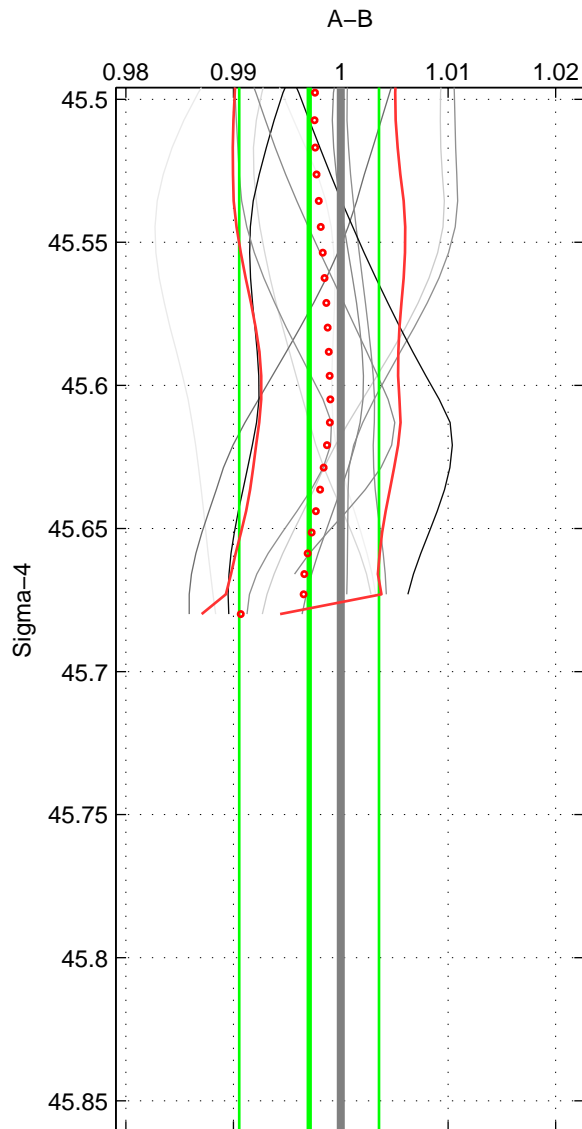

Cruise A (red). Date: Nov 1995 Cruisename: 625-49RY19951115

Cruise B (blue). Date: Apr 2005 Cruisename: 668-49UF20050419

*** "Favourite" values are means of spaces 1 2.

	Offset	O.StDev	Ratio	R.Stdev	Rating
SIGMA:	-0.116	0.255	0.997	0.007	4
THETA:	-0.028	0.084	0.999	0.002	4
DEPTH:	-0.078	0.060	0.998	0.002	3
FAV. :	-0.072	0.170	0.998	0.004	4

Profiles of A: 5
 Profiles of B: 4
 Diff profs : 12
 WMoffset (A-B): -0.11638
 WMoffset stdev: 0.25474
 WMratio (A/B): 0.99706
 WMratio stdev: 0.0065052

Quality (1-5): 4

Profiles of A: 5
 Profiles of B: 4
 Diff profs : 12
 WMoffset (A-B): -0.028004
 WMoffset stdev: 0.084442
 WMratio (A/B): 0.99925
 WMratio stdev: 0.0023275

Quality (1-5): 4

Profiles of A: 5
 Profiles of B: 4
 Diff profs : 12
 WMoffset (A-B): -0.077966
 WMoffset stdev: 0.059807
 WMratio (A/B): 0.99801
 WMratio stdev: 0.0015591

Quality (1-5): 3

Please note that statistics are bad.