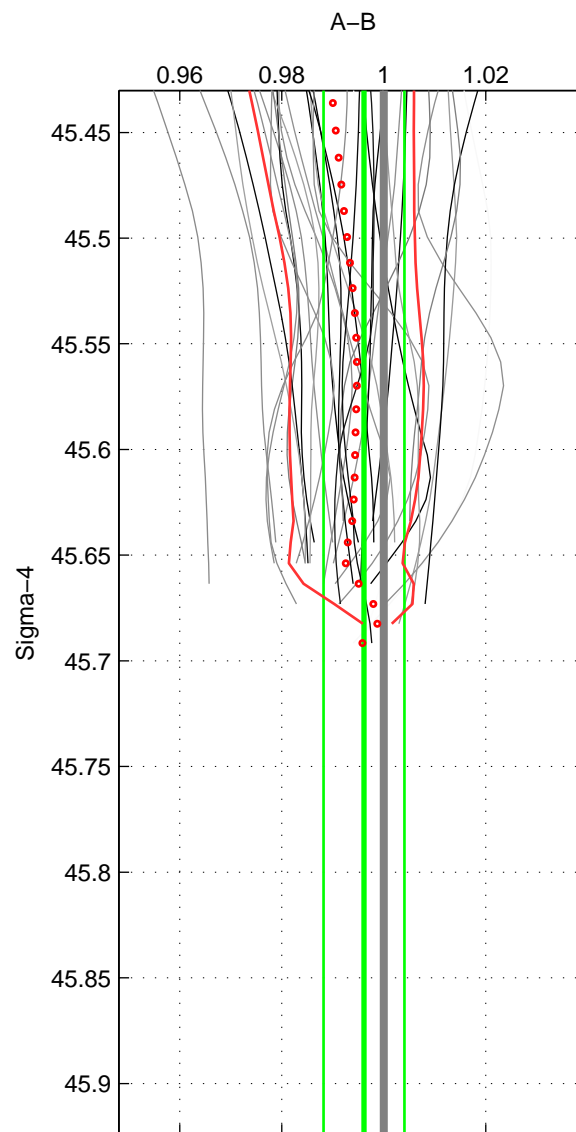

Cruise A (red). Date: Jul 2004 Cruisename: 666-49UF20040616

Cruise B (blue). Date: Oct 1998 Cruisename: 686-49UP19980916

*** "Favourite" values are those of space 2.

	Offset	O.StDev	Ratio	R.Stdev	Rating
SIGMA:	-0.154	0.320	0.996	0.008	4
THETA:	-0.197	0.464	0.995	0.011	5
DEPTH:	-0.237	0.060	0.994	0.002	3
FAV. :	-0.197	0.464	0.995	0.011	5

Profiles of A: 26
 Profiles of B: 20
 Diff profs : 32
 WMoffset (A-B): -0.15426
 WMoffset stdev: 0.31994
 WMratio (A/B): 0.99613
 WMratio stdev: 0.0079511

Quality (1-5): 4

Profiles of A: 26
 Profiles of B: 20
 Diff profs : 32
 WMoffset (A-B): -0.1972
 WMoffset stdev: 0.4643
 WMratio (A/B): 0.99506
 WMratio stdev: 0.011476

Quality (1-5): 5

Profiles of A: 26
 Profiles of B: 20
 Diff profs : 32
 WMoffset (A-B): -0.23709
 WMoffset stdev: 0.060454
 WMratio (A/B): 0.994
 WMratio stdev: 0.0015044

Quality (1-5): 3

Please note that statistics are bad.