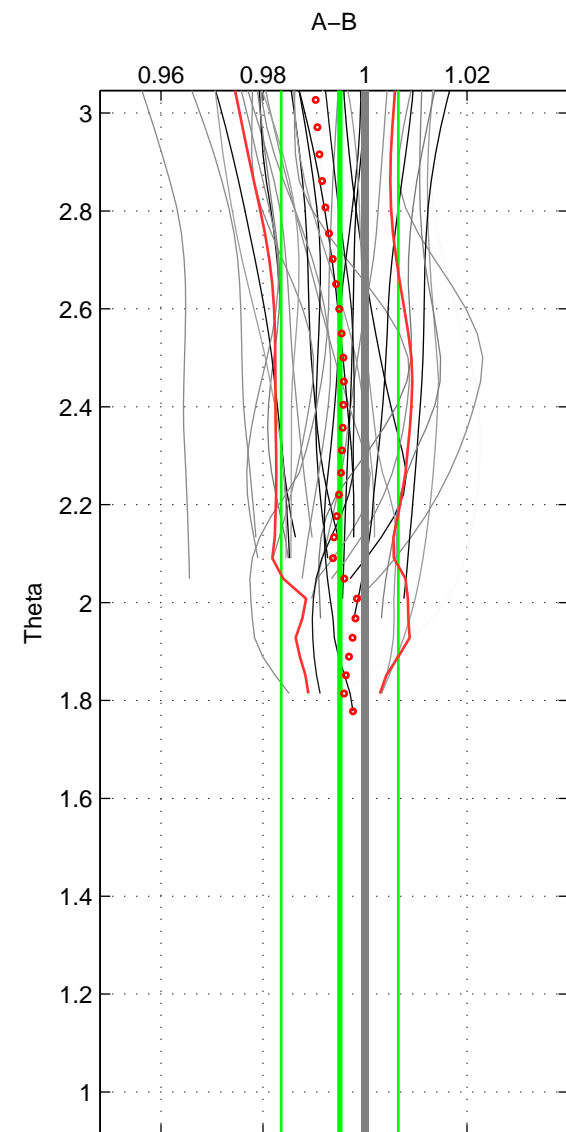

Cruise A (red). Date: Jul 2004 Cruisename: 666-49UF20040616

Cruise B (blue). Date: Oct 1998 Cruisename: 686-49UP19980916

*** "Favourite" values are those of space 2.

	Offset	O.StDev	Ratio	R.Stdev	Rating
SIGMA:	-0.154	0.320	0.996	0.008	4
THETA:	-0.197	0.464	0.995	0.011	5
DEPTH:	-0.237	0.060	0.994	0.002	3
FAV. :	-0.197	0.464	0.995	0.011	5

Profiles of A: 26
 Profiles of B: 20
 Diff profs : 32
 WMoffset (A-B): -0.15426
 WMoffset stdev: 0.31994
 WMratio (A/B): 0.99613
 WMratio stdev: 0.0079511

Quality (1-5): 4

Profiles of A: 26
 Profiles of B: 20
 Diff profs : 32
 WMoffset (A-B): -0.1972
 WMoffset stdev: 0.4643
 WMratio (A/B): 0.99506
 WMratio stdev: 0.011476

Quality (1-5): 5

Profiles of A: 26
 Profiles of B: 20
 Diff profs : 32
 WMoffset (A-B): -0.23709
 WMoffset stdev: 0.060454
 WMratio (A/B): 0.994
 WMratio stdev: 0.0015044

Quality (1-5): 3

Please note that statistics are bad.