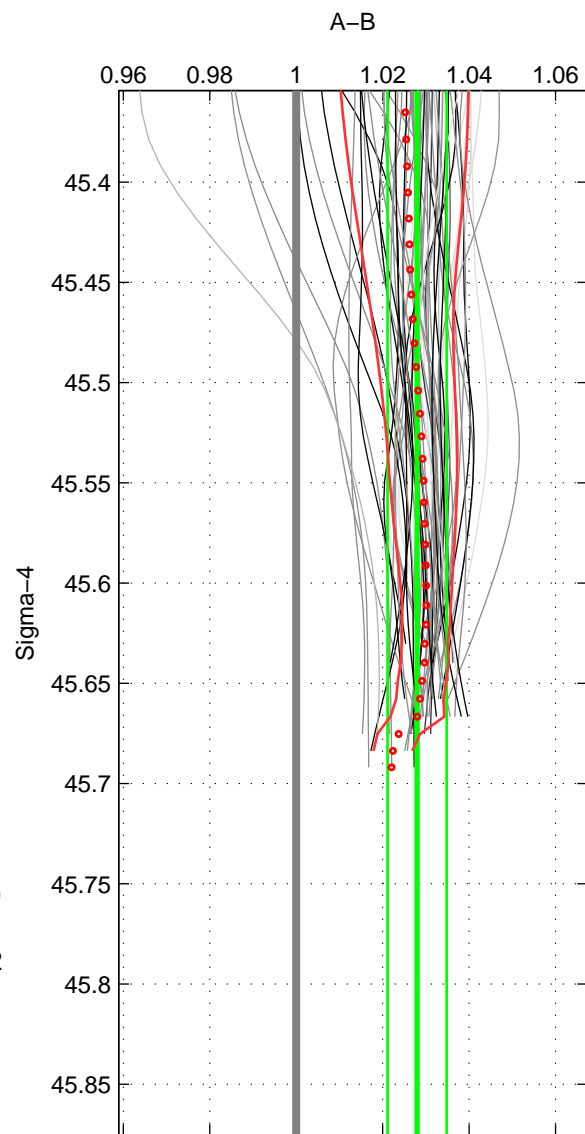

Cruise A (red). Date: May 2001 Cruisename: 655-49UF20010509

Cruise B (blue). Date: Feb 2008 Cruisename: 717-49UP20080122

*** "Favourite" values are means of spaces 1 2.

	Offset	O.StDev	Ratio	R.Stdev	Rating
SIGMA:	1.090	0.261	1.028	0.007	5
THETA:	1.074	0.272	1.028	0.007	5
DEPTH:	1.197	0.043	1.031	0.001	3
FAV. :	1.082	0.266	1.028	0.007	5

Profiles of A: 37
 Profiles of B: 17
 Diff profs : 59
 WMoffset (A-B): 1.0898
 WMoffset stdev: 0.26093
 WMratio (A/B): 1.028
 WMratio stdev: 0.006834

Quality (1-5): 5

Profiles of A: 37
 Profiles of B: 17
 Diff profs : 59
 WMoffset (A-B): 1.074
 WMoffset stdev: 0.27203
 WMratio (A/B): 1.0276
 WMratio stdev: 0.0071186

Quality (1-5): 5

Profiles of A: 37
 Profiles of B: 17
 Diff profs : 59
 WMoffset (A-B): 1.1968
 WMoffset stdev: 0.042504
 WMratio (A/B): 1.0307
 WMratio stdev: 0.0011619

Quality (1-5): 3

Please note that statistics are bad.