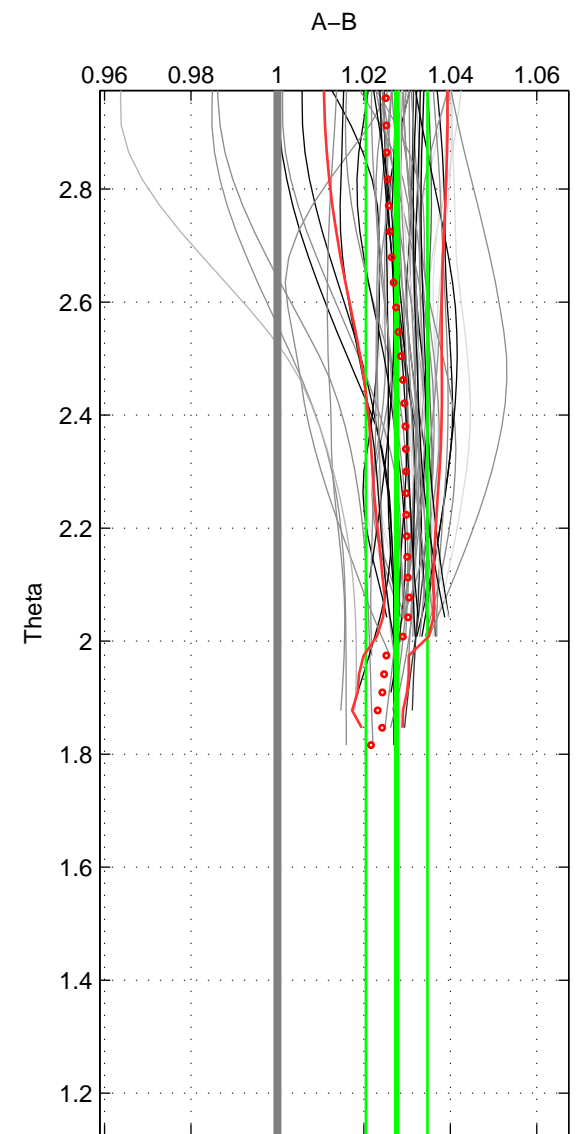

Cruise A (red). Date: May 2001 Cruisename: 655-49UF20010509

Cruise B (blue). Date: Feb 2008 Cruisename: 717-49UP20080122

*** "Favourite" values are means of spaces 1 2.

	Offset	O.StDev	Ratio	R.Stdev	Rating
SIGMA:	1.090	0.261	1.028	0.007	5
THETA:	1.074	0.272	1.028	0.007	5
DEPTH:	1.197	0.043	1.031	0.001	3
FAV. :	1.082	0.266	1.028	0.007	5

Profiles of A: 37
 Profiles of B: 17
 Diff profs : 59
 WMoffset (A-B): 1.0898
 WMoffset stdev: 0.26093
 WMratio (A/B): 1.028
 WMratio stdev: 0.006834

Quality (1-5): 5

Profiles of A: 37
 Profiles of B: 17
 Diff profs : 59
 WMoffset (A-B): 1.074
 WMoffset stdev: 0.27203
 WMratio (A/B): 1.0276
 WMratio stdev: 0.0071186

Quality (1-5): 5

Profiles of A: 37
 Profiles of B: 17
 Diff profs : 59
 WMoffset (A-B): 1.1968
 WMoffset stdev: 0.042504
 WMratio (A/B): 1.0307
 WMratio stdev: 0.0011619

Quality (1-5): 3

Please note that statistics are bad.