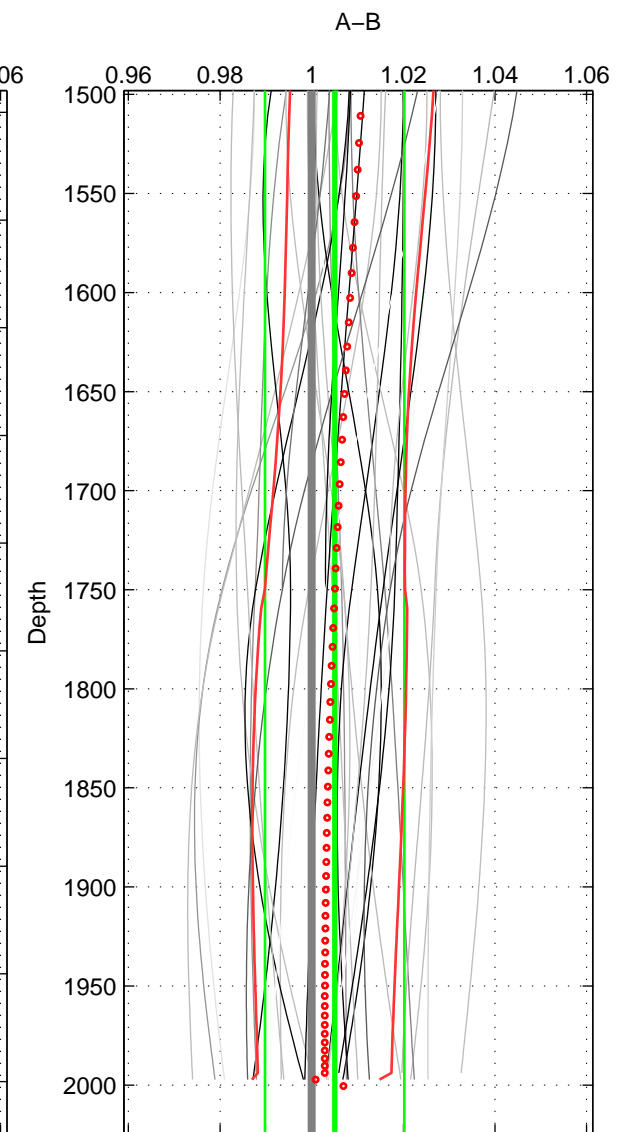

Cruise A (red). Date: Jul 2004 Cruisename: 666-49UF20040616

Cruise B (blue). Date: Jul 2002 Cruisename: 697-49UP20020620

*** "Favourite" values are means of spaces 1 2 3.

	Offset	O.StDev	Ratio	R.Stdev	Rating
SIGMA:	0.170	0.521	1.004	0.013	4
THETA:	0.190	0.558	1.005	0.014	4
DEPTH:	0.202	0.621	1.005	0.015	4
FAV.:	0.187	0.567	1.005	0.014	4

Profiles of A: 12
 Profiles of B: 9
 Diff profs : 32
 WMOffset (A-B): 0.16974
 WMOffset stdev: 0.52113
 WMratio (A/B): 1.0043
 WMratio stdev: 0.012736

Quality (1-5): 4

Profiles of A: 12
 Profiles of B: 9
 Diff profs : 32
 WMOffset (A-B): 0.18978
 WMOffset stdev: 0.55822
 WMratio (A/B): 1.0047
 WMratio stdev: 0.013617

Quality (1-5): 4

Profiles of A: 12
 Profiles of B: 9
 Diff profs : 32
 WMOffset (A-B): 0.20214
 WMOffset stdev: 0.62088
 WMratio (A/B): 1.005
 WMratio stdev: 0.015206

Quality (1-5): 4