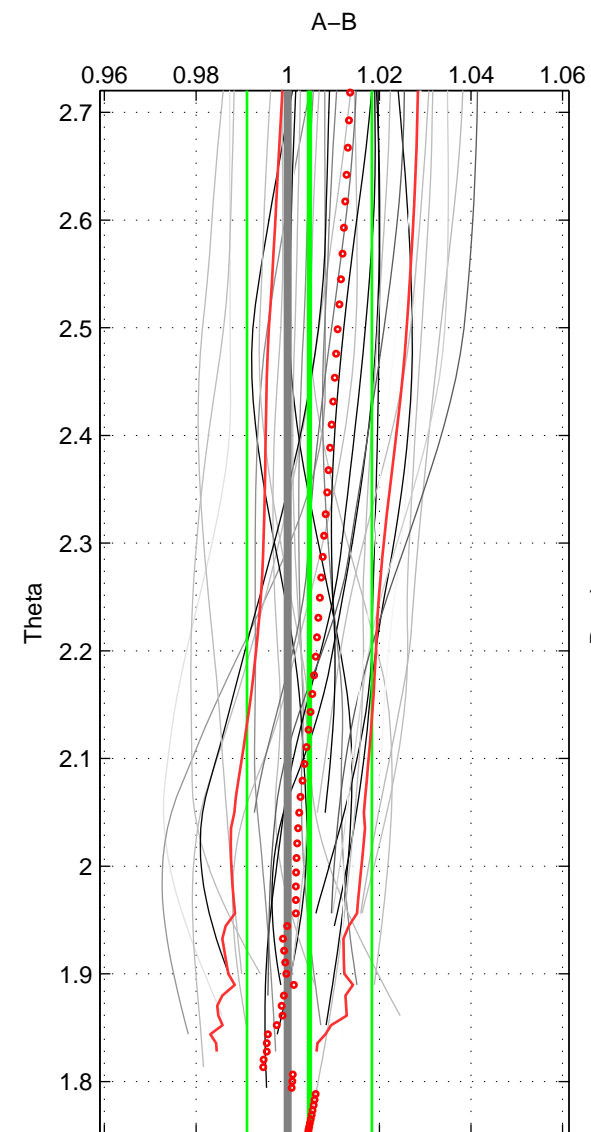

Cruise A (red). Date: Jul 2004 Cruisename: 666-49UF20040616

Cruise B (blue). Date: Jul 2002 Cruisename: 697-49UP20020620

*** "Favourite" values are means of spaces 1 2 3.

	Offset	O.StDev	Ratio	R.Stdev	Rating
SIGMA:	0.170	0.521	1.004	0.013	4
THETA:	0.190	0.558	1.005	0.014	4
DEPTH:	0.202	0.621	1.005	0.015	4
FAV.:	0.187	0.567	1.005	0.014	4

Profiles of A: 12
 Profiles of B: 9
 Diff profs : 32
 WMOffset (A-B): 0.16974
 WMOffset stdev: 0.52113
 WMratio (A/B): 1.0043
 WMratio stdev: 0.012736

Quality (1-5): 4

Profiles of A: 12
 Profiles of B: 9
 Diff profs : 32
 WMOffset (A-B): 0.18978
 WMOffset stdev: 0.55822
 WMratio (A/B): 1.0047
 WMratio stdev: 0.013617

Quality (1-5): 4

Profiles of A: 12
 Profiles of B: 9
 Diff profs : 32
 WMOffset (A-B): 0.20214
 WMOffset stdev: 0.62088
 WMratio (A/B): 1.005
 WMratio stdev: 0.015206

Quality (1-5): 4