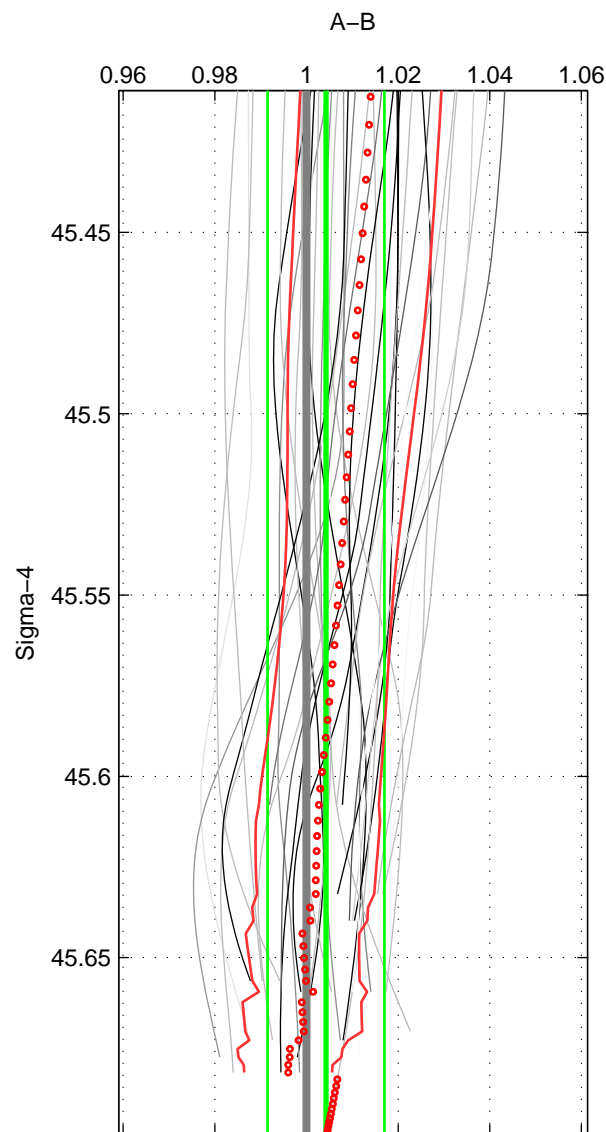

Cruise A (red). Date: Jul 2004 Cruisename: 666-49UF20040616

Cruise B (blue). Date: Jul 2002 Cruisename: 697-49UP20020620

*** "Favourite" values are means of spaces 1 2 3.

	Offset	O.StDev	Ratio	R.Stdev	Rating
SIGMA:	0.170	0.521	1.004	0.013	4
THETA:	0.190	0.558	1.005	0.014	4
DEPTH:	0.202	0.621	1.005	0.015	4
FAV.:	0.187	0.567	1.005	0.014	4

Profiles of A: 12
 Profiles of B: 9
 Diff profs : 32
 WMOffset (A-B): 0.16974
 WMOffset stdev: 0.52113
 WMratio (A/B): 1.0043
 WMratio stdev: 0.012736

Quality (1-5): 4

Profiles of A: 12
 Profiles of B: 9
 Diff profs : 32
 WMOffset (A-B): 0.18978
 WMOffset stdev: 0.55822
 WMratio (A/B): 1.0047
 WMratio stdev: 0.013617

Quality (1-5): 4

Profiles of A: 12
 Profiles of B: 9
 Diff profs : 32
 WMOffset (A-B): 0.20214
 WMOffset stdev: 0.62088
 WMratio (A/B): 1.005
 WMratio stdev: 0.015206

Quality (1-5): 4