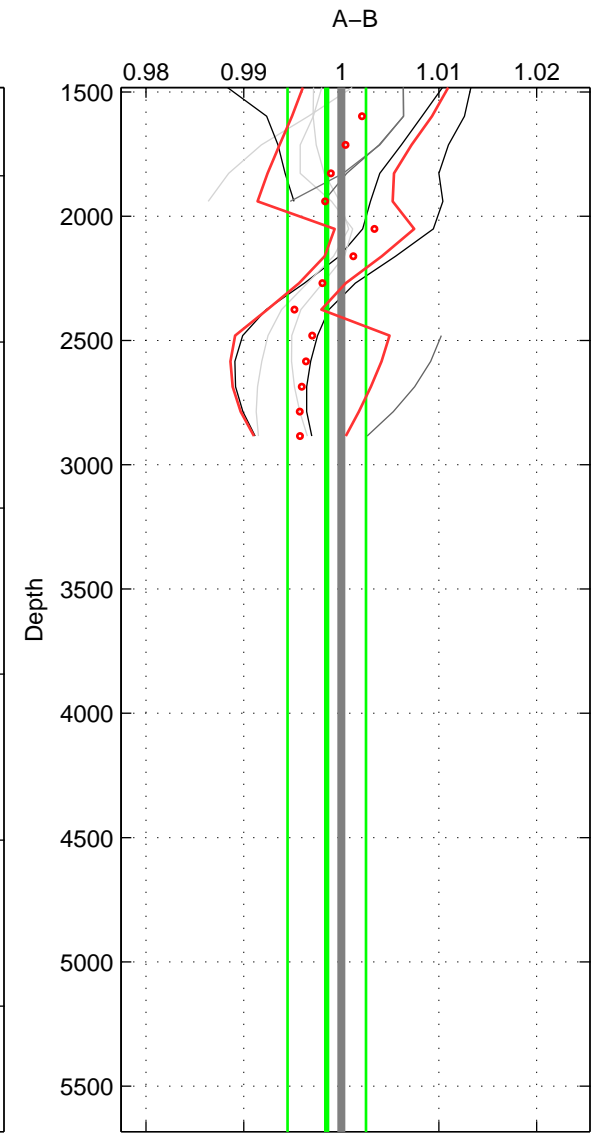

Cruise A (red). Date: Jun 1998 Cruisename: 566-49HO19980622

Cruise B (blue). Date: Jun 2001 Cruisename: 591-49NZ20010604

*** "Favourite" values are those of space 2.

	Offset	O.StDev	Ratio	R.Stdev	Rating
SIGMA:	-0.035	0.256	0.999	0.006	3
THETA:	0.018	0.267	1.001	0.007	4
DEPTH:	-0.061	0.159	0.999	0.004	3
FAV.:	0.018	0.267	1.001	0.007	4

Profiles of A: 4
 Profiles of B: 8
 Diff profs: 10
 WMoffset (A-B): -0.035369
 WMoffset stdev: 0.25577
 WMratio (A/B): 0.99923
 WMratio stdev: 0.0063217

Quality (1-5): 3

Profiles of A: 4
 Profiles of B: 8
 Diff profs: 10
 WMoffset (A-B): 0.01829
 WMoffset stdev: 0.2668
 WMratio (A/B): 1.0005
 WMratio stdev: 0.0065559

Quality (1-5): 4

Profiles of A: 4
 Profiles of B: 8
 Diff profs: 10
 WMoffset (A-B): -0.060934
 WMoffset stdev: 0.15865
 WMratio (A/B): 0.99851
 WMratio stdev: 0.0040198

Quality (1-5): 3