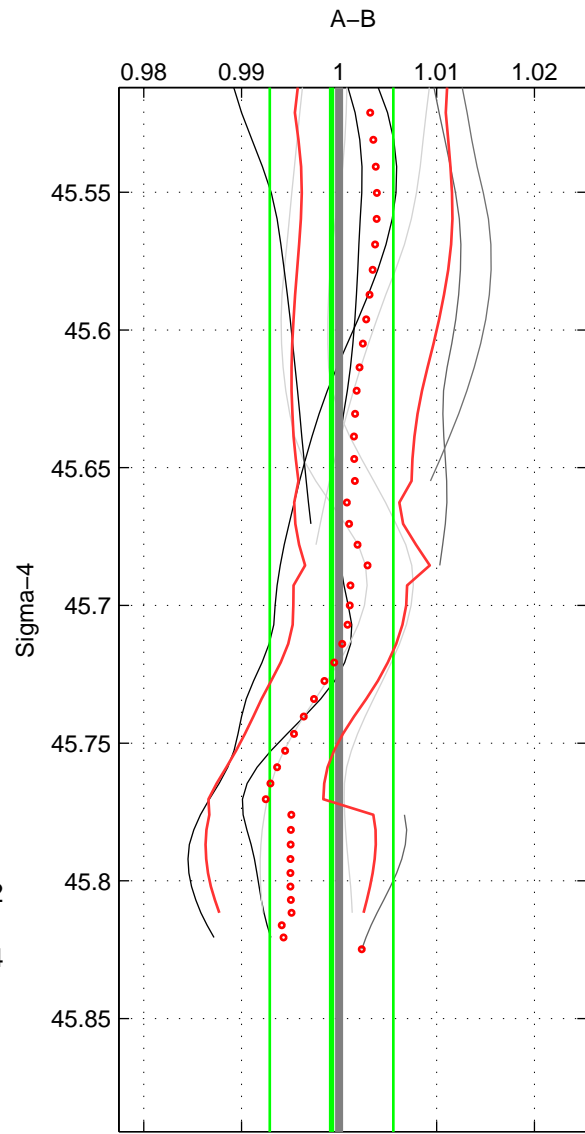

Cruise A (red). Date: Jun 1998 Cruisename: 566-49HO19980622

Cruise B (blue). Date: Jun 2001 Cruisename: 591-49NZ20010604

*** "Favourite" values are those of space 2.

	Offset	O.StDev	Ratio	R.Stdev	Rating
SIGMA:	-0.035	0.256	0.999	0.006	3
THETA:	0.018	0.267	1.001	0.007	4
DEPTH:	-0.061	0.159	0.999	0.004	3
FAV.:	0.018	0.267	1.001	0.007	4

Profiles of A: 4
 Profiles of B: 8
 Diff profs: 10
 WMoffset (A-B): -0.035369
 WMoffset stdev: 0.25577
 WMratio (A/B): 0.99923
 WMratio stdev: 0.0063217

Quality (1-5): 3

Profiles of A: 4
 Profiles of B: 8
 Diff profs: 10
 WMoffset (A-B): 0.01829
 WMoffset stdev: 0.2668
 WMratio (A/B): 1.0005
 WMratio stdev: 0.0065559

Quality (1-5): 4

Profiles of A: 4
 Profiles of B: 8
 Diff profs: 10
 WMoffset (A-B): -0.060934
 WMoffset stdev: 0.15865
 WMratio (A/B): 0.99851
 WMratio stdev: 0.0040198

Quality (1-5): 3