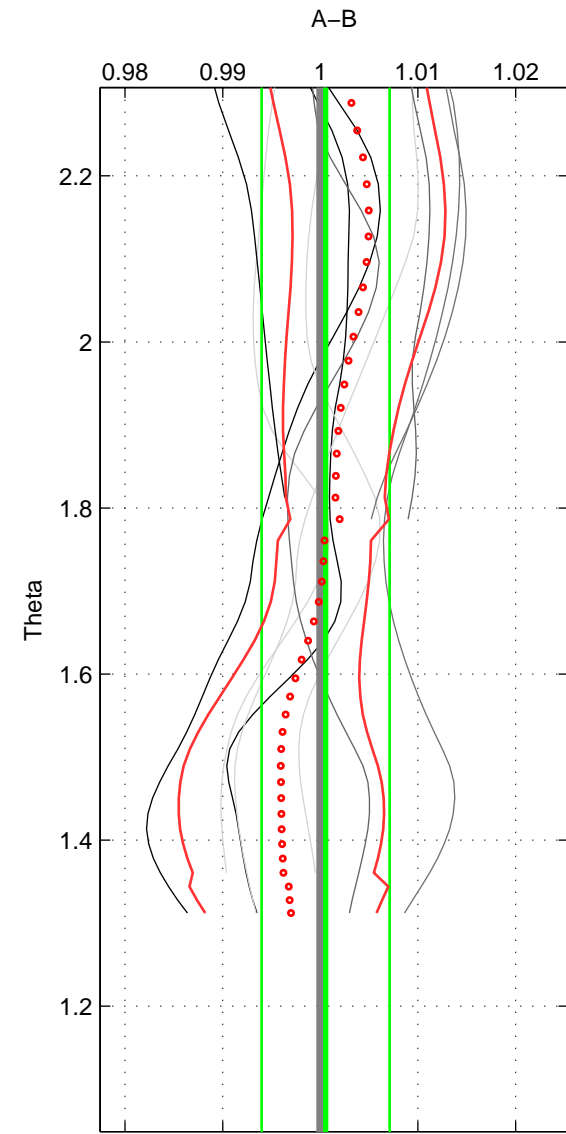

Cruise A (red). Date: Jun 1998 Cruisename: 566-49HO19980622

Cruise B (blue). Date: Jun 2001 Cruisename: 591-49NZ20010604

*** "Favourite" values are those of space 2.

	Offset	O.StDev	Ratio	R.Stdev	Rating
SIGMA:	-0.035	0.256	0.999	0.006	3
THETA:	0.018	0.267	1.001	0.007	4
DEPTH:	-0.061	0.159	0.999	0.004	3
FAV.:	0.018	0.267	1.001	0.007	4

Profiles of A: 4
 Profiles of B: 8
 Diff profs: 10
 WMoffset (A-B): -0.035369
 WMoffset stdev: 0.25577
 WMratio (A/B): 0.99923
 WMratio stdev: 0.0063217

Quality (1-5): 3

Profiles of A: 4
 Profiles of B: 8
 Diff profs: 10
 WMoffset (A-B): 0.01829
 WMoffset stdev: 0.2668
 WMratio (A/B): 1.0005
 WMratio stdev: 0.0065559

Quality (1-5): 4

Profiles of A: 4
 Profiles of B: 8
 Diff profs: 10
 WMoffset (A-B): -0.060934
 WMoffset stdev: 0.15865
 WMratio (A/B): 0.99851
 WMratio stdev: 0.0040198

Quality (1-5): 3