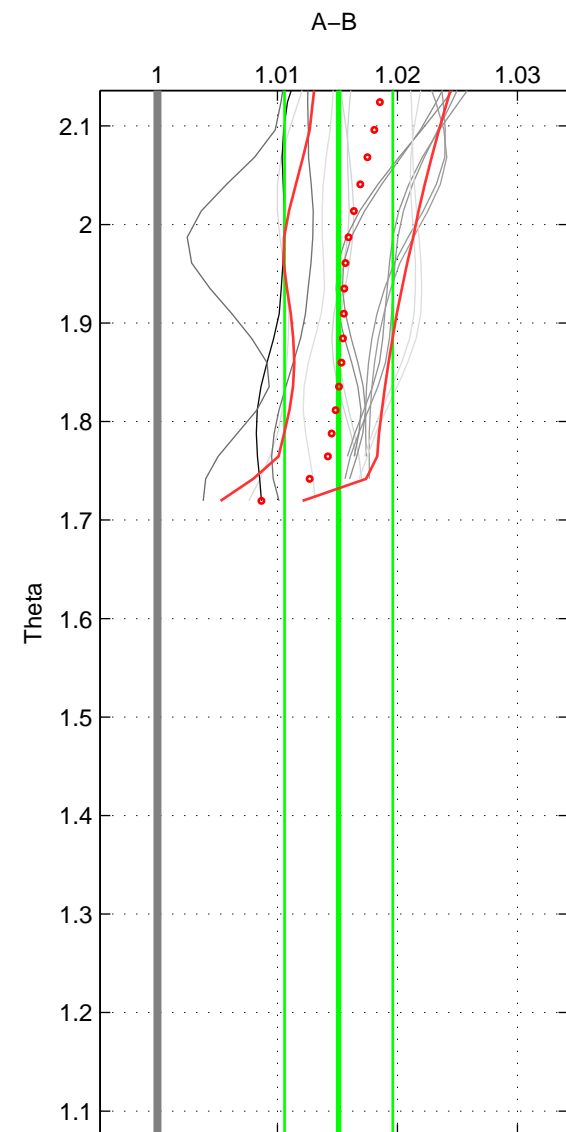

Cruise A (red). Date: Oct 2007 Cruisename: 613-49NZ20071008

Cruise B (blue). Date: Jun 2004 Cruisename: 703-49UP20040608

\*\*\* "Favourite" values are those of space 2.

	Offset	O.StDev	Ratio	R.Stdev	Rating
SIGMA:	0.515	0.190	1.013	0.005	3
THETA:	0.622	0.187	1.015	0.005	4
DEPTH:	0.486	0.108	1.012	0.002	3
FAV.:	0.622	0.187	1.015	0.005	4

Profiles of A: 10  
 Profiles of B: 2  
 Diff profs: 10  
 WMoffset (A-B): 0.51494  
 WMoffset stdev: 0.18961  
 WMratio (A/B): 1.0125  
 WMratio stdev: 0.0045948

Quality (1-5): 3

Profiles of A: 10  
 Profiles of B: 3  
 Diff profs: 15  
 WMoffset (A-B): 0.62169  
 WMoffset stdev: 0.18684  
 WMratio (A/B): 1.0151  
 WMratio stdev: 0.0045125

Quality (1-5): 4

Profiles of A: 10  
 Profiles of B: 3  
 Diff profs: 15  
 WMoffset (A-B): 0.48644  
 WMoffset stdev: 0.1084  
 WMratio (A/B): 1.0117  
 WMratio stdev: 0.002462

Quality (1-5): 3

Please note that statistics are bad.