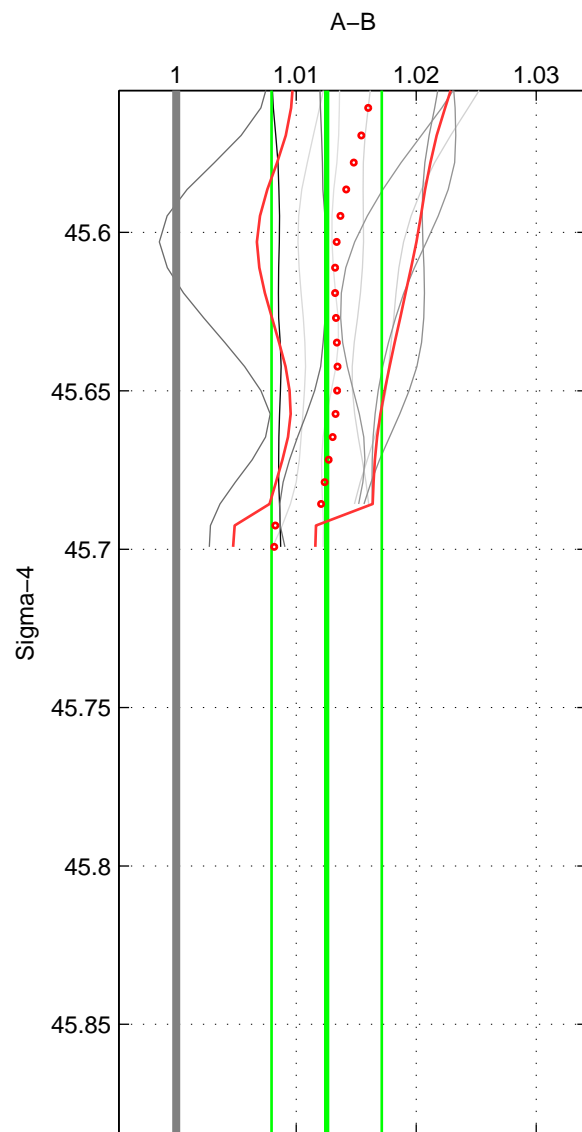

Cruise A (red). Date: Oct 2007 Cruisename: 613-49NZ20071008

Cruise B (blue). Date: Jun 2004 Cruisename: 703-49UP20040608

\*\*\* "Favourite" values are those of space 2.

	Offset	O.StDev	Ratio	R.Stdev	Rating
SIGMA:	0.515	0.190	1.013	0.005	3
THETA:	0.622	0.187	1.015	0.005	4
DEPTH:	0.486	0.108	1.012	0.002	3
FAV.:	0.622	0.187	1.015	0.005	4

Profiles of A: 10  
 Profiles of B: 2  
 Diff profs: 10  
 WMoffset (A-B): 0.51494  
 WMoffset stdev: 0.18961  
 WMratio (A/B): 1.0125  
 WMratio stdev: 0.0045948

Quality (1-5): 3

Profiles of A: 10  
 Profiles of B: 3  
 Diff profs: 15  
 WMoffset (A-B): 0.62169  
 WMoffset stdev: 0.18684  
 WMratio (A/B): 1.0151  
 WMratio stdev: 0.0045125

Quality (1-5): 4

Profiles of A: 10  
 Profiles of B: 3  
 Diff profs: 15  
 WMoffset (A-B): 0.48644  
 WMoffset stdev: 0.1084  
 WMratio (A/B): 1.0117  
 WMratio stdev: 0.002462

Quality (1-5): 3

Please note that statistics are bad.