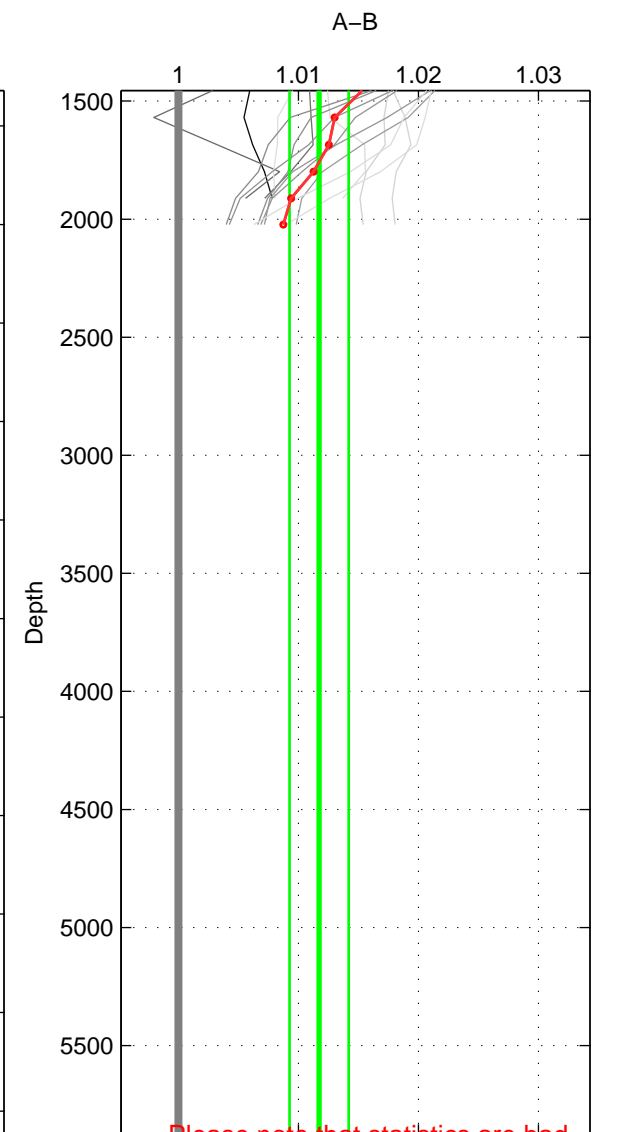

Cruise A (red). Date: Oct 2007 Cruisename: 613-49NZ20071008

Cruise B (blue). Date: Jun 2004 Cruisename: 703-49UP20040608

\*\*\* "Favourite" values are those of space 2.

	Offset	O.StDev	Ratio	R.Stdev	Rating
SIGMA:	0.515	0.190	1.013	0.005	3
THETA:	0.622	0.187	1.015	0.005	4
DEPTH:	0.486	0.108	1.012	0.002	3
FAV.:	0.622	0.187	1.015	0.005	4

Profiles of A: 10  
 Profiles of B: 2  
 Diff profs: 10  
 WMoffset (A-B): 0.51494  
 WMoffset stdev: 0.18961  
 WMratio (A/B): 1.0125  
 WMratio stdev: 0.0045948

Quality (1-5): 3

Profiles of A: 10  
 Profiles of B: 3  
 Diff profs: 15  
 WMoffset (A-B): 0.62169  
 WMoffset stdev: 0.18684  
 WMratio (A/B): 1.0151  
 WMratio stdev: 0.0045125

Quality (1-5): 4

Profiles of A: 10  
 Profiles of B: 3  
 Diff profs: 15  
 WMoffset (A-B): 0.48644  
 WMoffset stdev: 0.1084  
 WMratio (A/B): 1.0117  
 WMratio stdev: 0.002462

Quality (1-5): 3

Please note that statistics are bad.