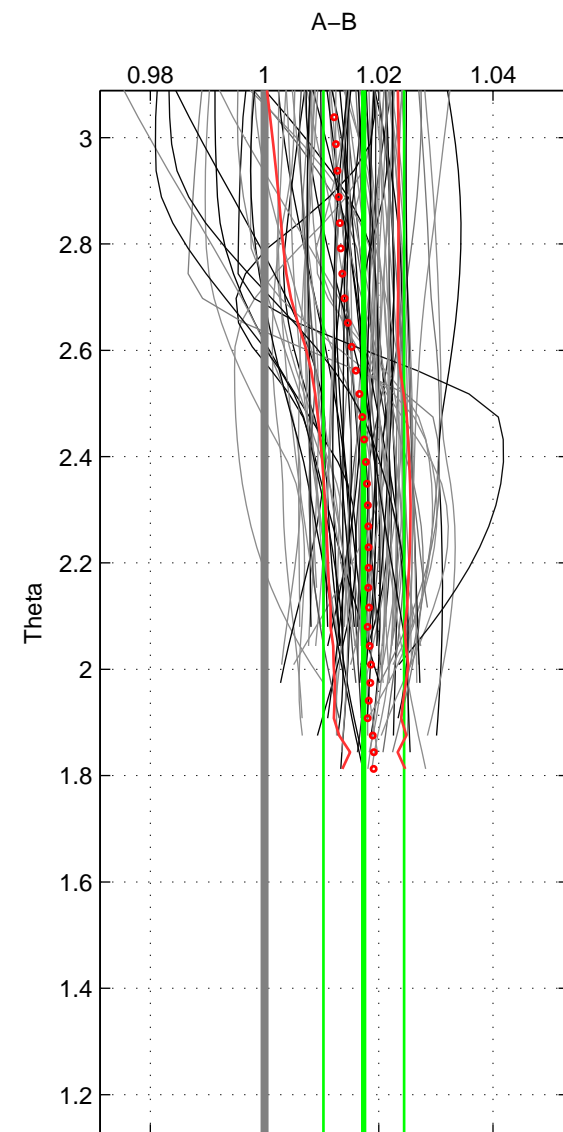

Cruise A (red). Date: May 2001 Cruisename: 655-49UF20010509

Cruise B (blue). Date: Jul 2001 Cruisename: 656-49UF20010710

*** "Favourite" values are means of spaces 1 2.

	Offset	O.StDev	Ratio	R.Stdev	Rating
SIGMA:	0.663	0.284	1.017	0.007	5
THETA:	0.684	0.276	1.017	0.007	5
DEPTH:	0.733	0.023	1.019	0.001	3
FAV.:	0.674	0.280	1.017	0.007	5

Profiles of A: 39
 Profiles of B: 38
 Diff profs : 95
 WMoffset (A-B): 0.66283
 WMoffset stdev: 0.28414
 WMratio (A/B): 1.0168
 WMratio stdev: 0.0072636

Quality (1-5): 5

Profiles of A: 39
 Profiles of B: 38
 Diff profs : 95
 WMoffset (A-B): 0.6842
 WMoffset stdev: 0.27604
 WMratio (A/B): 1.0174
 WMratio stdev: 0.0070687

Quality (1-5): 5

Profiles of A: 39
 Profiles of B: 38
 Diff profs : 95
 WMoffset (A-B): 0.73341
 WMoffset stdev: 0.022858
 WMratio (A/B): 1.0186
 WMratio stdev: 0.00060932

Quality (1-5): 3

Please note that statistics are bad.