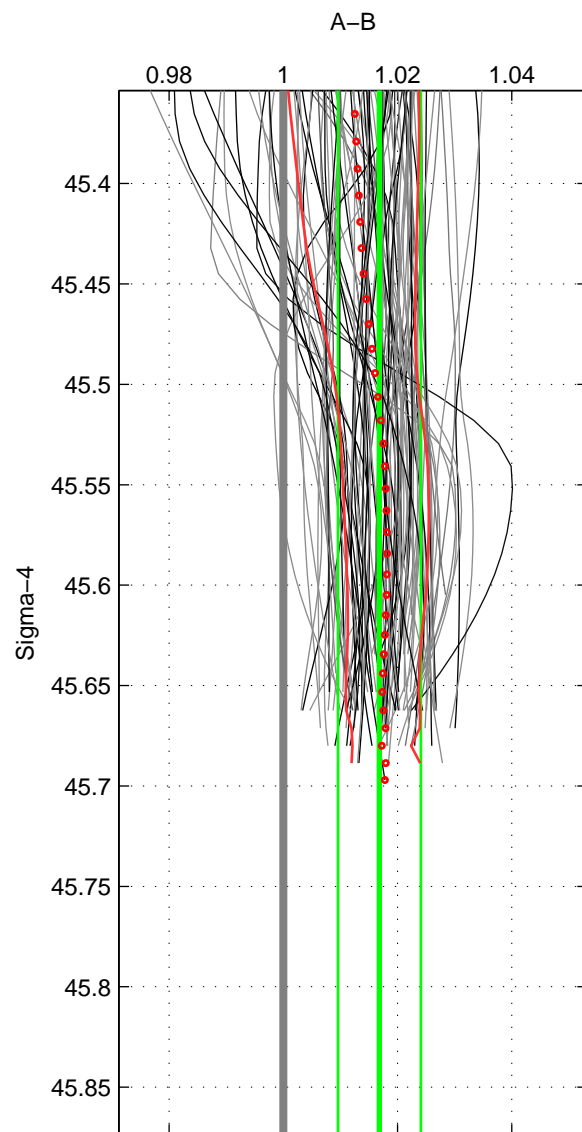

Cruise A (red). Date: May 2001 Cruisename: 655-49UF20010509

Cruise B (blue). Date: Jul 2001 Cruisename: 656-49UF20010710

*** "Favourite" values are means of spaces 1 2.

	Offset	O.StDev	Ratio	R.Stdev	Rating
SIGMA:	0.663	0.284	1.017	0.007	5
THETA:	0.684	0.276	1.017	0.007	5
DEPTH:	0.733	0.023	1.019	0.001	3
FAV.:	0.674	0.280	1.017	0.007	5

Profiles of A: 39
 Profiles of B: 38
 Diff profs : 95
 WMoffset (A-B): 0.66283
 WMoffset stdev: 0.28414
 WMratio (A/B): 1.0168
 WMratio stdev: 0.0072636

Quality (1-5): 5

Profiles of A: 39
 Profiles of B: 38
 Diff profs : 95
 WMoffset (A-B): 0.6842
 WMoffset stdev: 0.27604
 WMratio (A/B): 1.0174
 WMratio stdev: 0.0070687

Quality (1-5): 5

Profiles of A: 39
 Profiles of B: 38
 Diff profs : 95
 WMoffset (A-B): 0.73341
 WMoffset stdev: 0.022858
 WMratio (A/B): 1.0186
 WMratio stdev: 0.00060932

Quality (1-5): 3

Please note that statistics are bad.