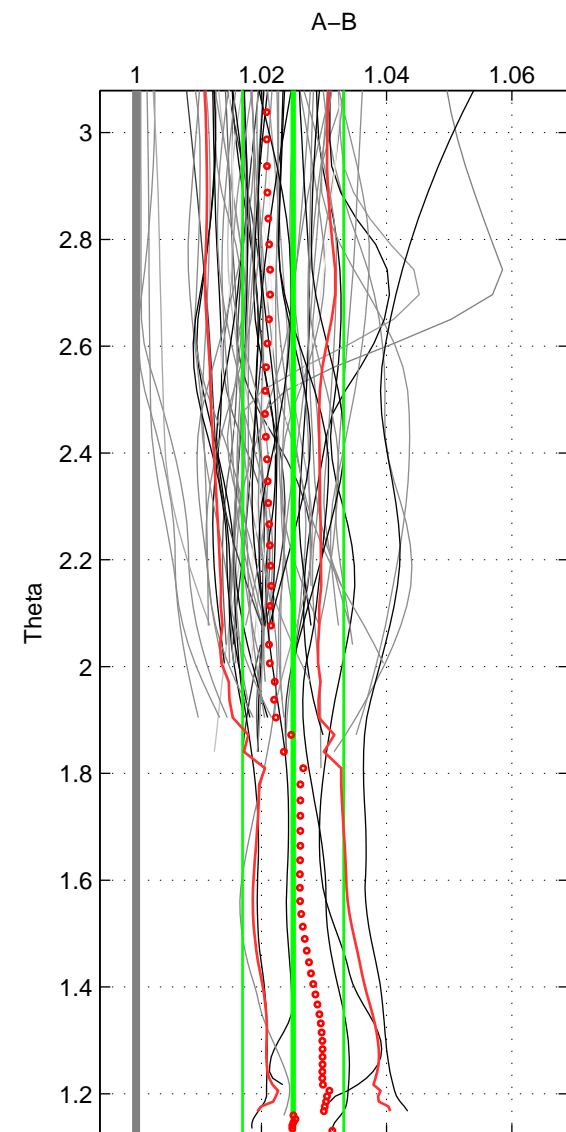

Cruise A (red). Date: Jul 2001 Cruisename: 656-49UF20010710

Cruise B (blue). Date: Jul 2000 Cruisename: 690-49UP20000620

\*\*\* "Favourite" values are means of spaces 1 2.

	Offset	O.StDev	Ratio	R.Stdev	Rating
SIGMA:	0.860	0.293	1.022	0.008	5
THETA:	0.941	0.300	1.025	0.008	5
DEPTH:	1.135	0.248	1.031	0.008	3
FAV.:	0.900	0.297	1.024	0.008	5

Profiles of A: 35  
 Profiles of B: 20  
 Diff profs : 67  
 WMoffset (A-B): 0.85987  
 WMoffset stdev: 0.29328  
 WMratio (A/B): 1.0223  
 WMratio stdev: 0.0077274

Quality (1-5): 5

Profiles of A: 35  
 Profiles of B: 20  
 Diff profs : 67  
 WMoffset (A-B): 0.94083  
 WMoffset stdev: 0.29998  
 WMratio (A/B): 1.0251  
 WMratio stdev: 0.0080587

Quality (1-5): 5

Profiles of A: 35  
 Profiles of B: 20  
 Diff profs : 67  
 WMoffset (A-B): 1.1346  
 WMoffset stdev: 0.24754  
 WMratio (A/B): 1.0315  
 WMratio stdev: 0.0076885

Quality (1-5): 3

Please note that statistics are bad.