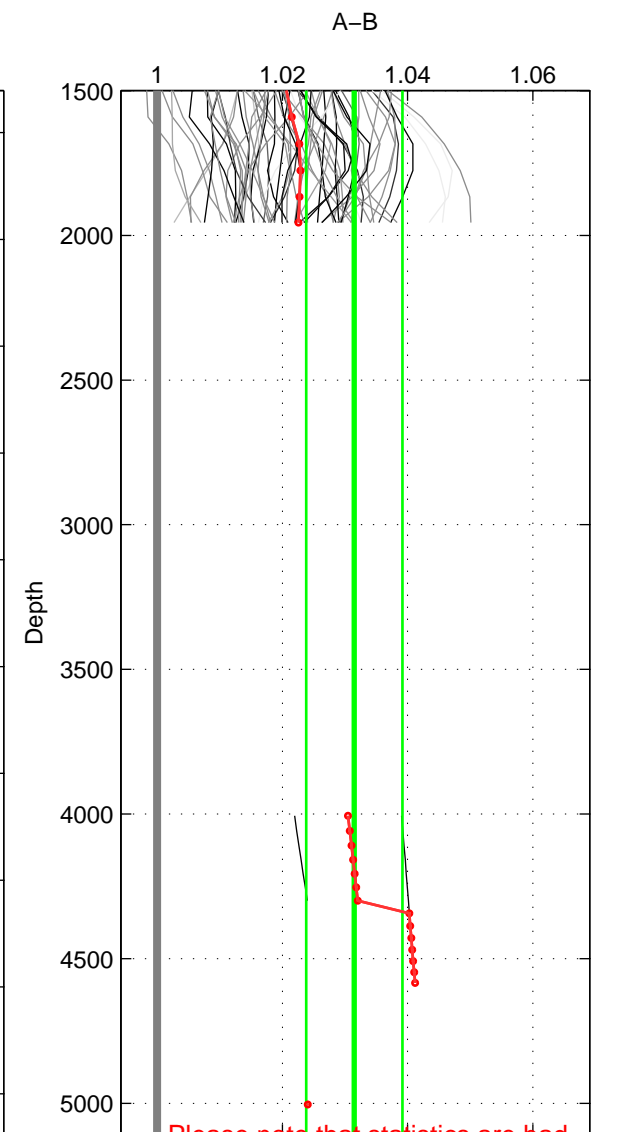

Cruise A (red). Date: Jul 2001 Cruisename: 656-49UF20010710

Cruise B (blue). Date: Jul 2000 Cruisename: 690-49UP20000620

\*\*\* "Favourite" values are means of spaces 1 2.

	Offset	O.StDev	Ratio	R.Stdev	Rating
SIGMA:	0.860	0.293	1.022	0.008	5
THETA:	0.941	0.300	1.025	0.008	5
DEPTH:	1.135	0.248	1.031	0.008	3
FAV.:	0.900	0.297	1.024	0.008	5

Profiles of A: 35  
 Profiles of B: 20  
 Diff profs : 67  
 WMoffset (A-B): 0.85987  
 WMoffset stdev: 0.29328  
 WMratio (A/B): 1.0223  
 WMratio stdev: 0.0077274

Quality (1-5): 5

Profiles of A: 35  
 Profiles of B: 20  
 Diff profs : 67  
 WMoffset (A-B): 0.94083  
 WMoffset stdev: 0.29998  
 WMratio (A/B): 1.0251  
 WMratio stdev: 0.0080587

Quality (1-5): 5

Profiles of A: 35  
 Profiles of B: 20  
 Diff profs : 67  
 WMoffset (A-B): 1.1346  
 WMoffset stdev: 0.24754  
 WMratio (A/B): 1.0315  
 WMratio stdev: 0.0076885

Quality (1-5): 3

Please note that statistics are bad.