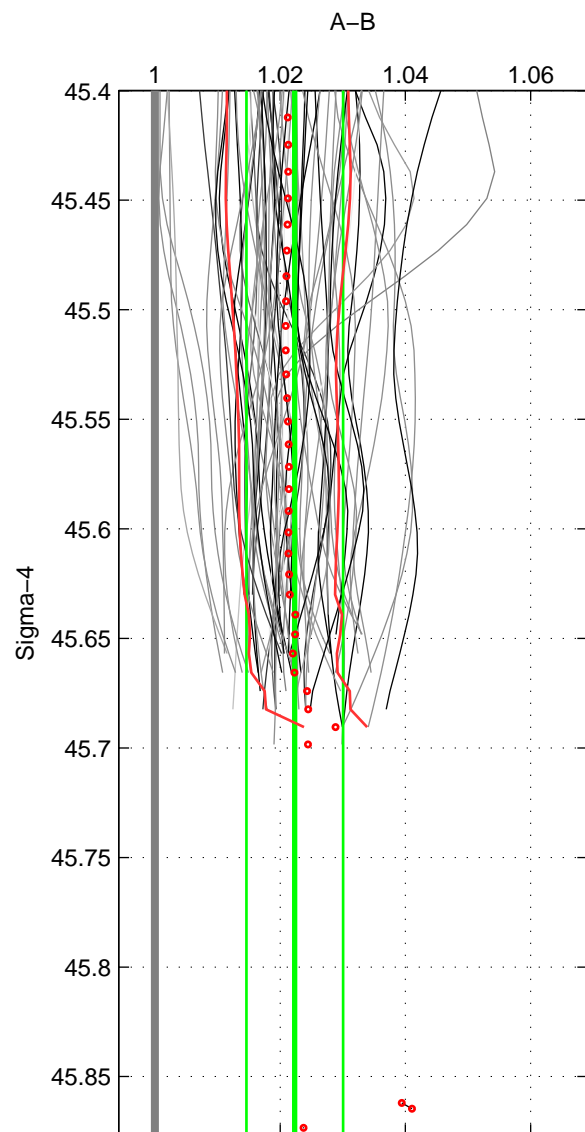

Cruise A (red). Date: Jul 2001 Cruisename: 656-49UF20010710

Cruise B (blue). Date: Jul 2000 Cruisename: 690-49UP20000620

\*\*\* "Favourite" values are means of spaces 1 2.

	Offset	O.StDev	Ratio	R.Stdev	Rating
SIGMA:	0.860	0.293	1.022	0.008	5
THETA:	0.941	0.300	1.025	0.008	5
DEPTH:	1.135	0.248	1.031	0.008	3
FAV.:	0.900	0.297	1.024	0.008	5

Profiles of A: 35  
 Profiles of B: 20  
 Diff profs : 67  
 WMoffset (A-B): 0.85987  
 WMoffset stdev: 0.29328  
 WMratio (A/B): 1.0223  
 WMratio stdev: 0.0077274

Quality (1-5): 5

Profiles of A: 35  
 Profiles of B: 20  
 Diff profs : 67  
 WMoffset (A-B): 0.94083  
 WMoffset stdev: 0.29998  
 WMratio (A/B): 1.0251  
 WMratio stdev: 0.0080587

Quality (1-5): 5

Profiles of A: 35  
 Profiles of B: 20  
 Diff profs : 67  
 WMoffset (A-B): 1.1346  
 WMoffset stdev: 0.24754  
 WMratio (A/B): 1.0315  
 WMratio stdev: 0.0076885

Quality (1-5): 3

Please note that statistics are bad.