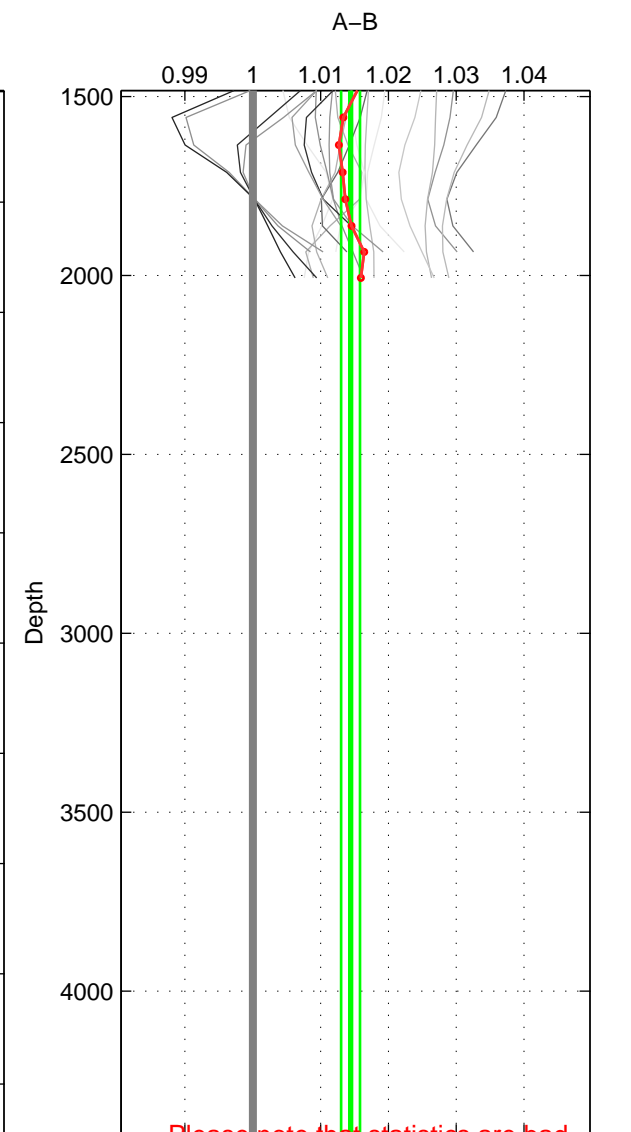

Cruise A (red). Date: Mar 1989 Cruisename: 507-32MW19890206

Cruise B (blue). Date: Nov 2007 Cruisename: 675-49UF20071023

*** "Favourite" values are means of spaces 1 2.

	Offset	O.StDev	Ratio	R.Stdev	Rating
SIGMA:	0.593	0.388	1.015	0.010	3
THETA:	0.599	0.387	1.016	0.010	3
DEPTH:	0.555	0.052	1.014	0.001	2
FAV.:	0.596	0.388	1.015	0.010	3

Profiles of A: 11
 Profiles of B: 2
 Diff profs : 20
 WMoffset (A-B): 0.59288
 WMoffset stdev: 0.38796
 WMratio (A/B): 1.0154
 WMratio stdev: 0.010095

Quality (1-5): 3

Profiles of A: 11
 Profiles of B: 2
 Diff profs : 20
 WMoffset (A-B): 0.59888
 WMoffset stdev: 0.38723
 WMratio (A/B): 1.0156
 WMratio stdev: 0.010078

Quality (1-5): 3

Profiles of A: 11
 Profiles of B: 2
 Diff profs : 20
 WMoffset (A-B): 0.55472
 WMoffset stdev: 0.051522
 WMratio (A/B): 1.0144
 WMratio stdev: 0.0013961

Quality (1-5): 2

Please note that statistics are bad.