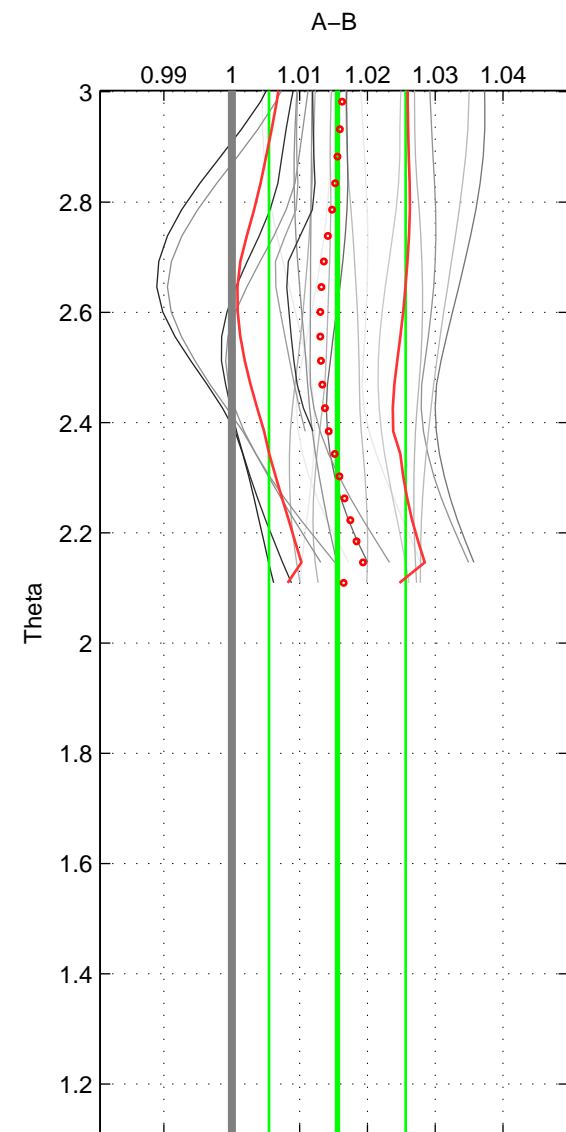

Cruise A (red). Date: Mar 1989 Cruisename: 507-32MW19890206

Cruise B (blue). Date: Nov 2007 Cruisename: 675-49UF20071023

*** "Favourite" values are means of spaces 1 2.

	Offset	O.StDev	Ratio	R.Stdev	Rating
SIGMA:	0.593	0.388	1.015	0.010	3
THETA:	0.599	0.387	1.016	0.010	3
DEPTH:	0.555	0.052	1.014	0.001	2
FAV.:	0.596	0.388	1.015	0.010	3

Profiles of A: 11
 Profiles of B: 2
 Diff profs : 20
 WMoffset (A-B): 0.59288
 WMoffset stdev: 0.38796
 WMratio (A/B): 1.0154
 WMratio stdev: 0.010095

Quality (1-5): 3

Profiles of A: 11
 Profiles of B: 2
 Diff profs : 20
 WMoffset (A-B): 0.59888
 WMoffset stdev: 0.38723
 WMratio (A/B): 1.0156
 WMratio stdev: 0.010078

Quality (1-5): 3

Profiles of A: 11
 Profiles of B: 2
 Diff profs : 20
 WMoffset (A-B): 0.55472
 WMoffset stdev: 0.051522
 WMratio (A/B): 1.0144
 WMratio stdev: 0.0013961

Quality (1-5): 2

Please note that statistics are bad.