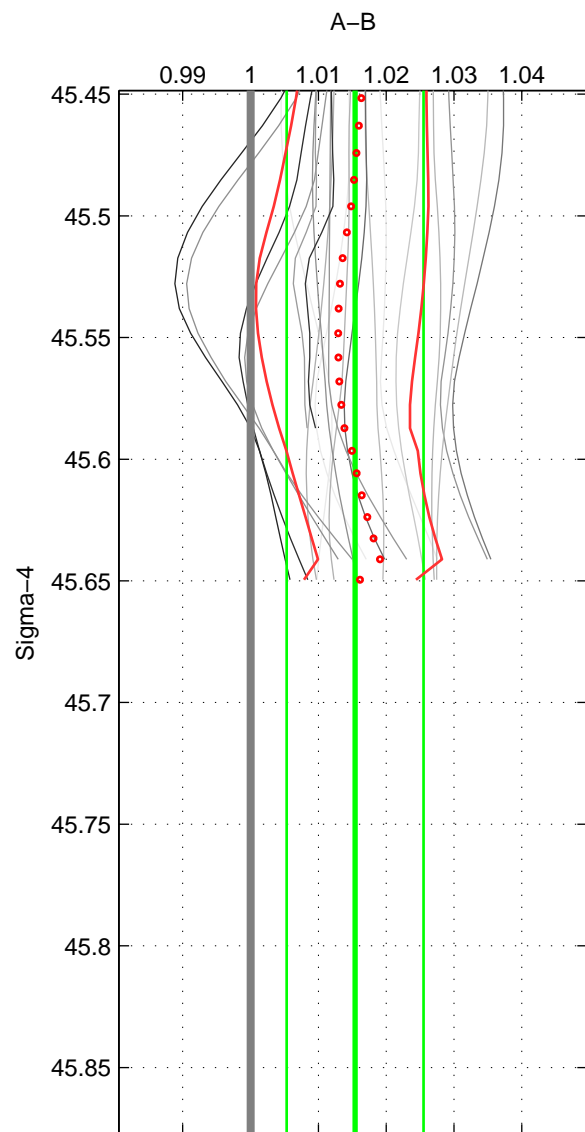

Cruise A (red). Date: Mar 1989 Cruisename: 507-32MW19890206

Cruise B (blue). Date: Nov 2007 Cruisename: 675-49UF20071023

*** "Favourite" values are means of spaces 1 2.

	Offset	O.StDev	Ratio	R.Stdev	Rating
SIGMA:	0.593	0.388	1.015	0.010	3
THETA:	0.599	0.387	1.016	0.010	3
DEPTH:	0.555	0.052	1.014	0.001	2
FAV.:	0.596	0.388	1.015	0.010	3

Profiles of A: 11
 Profiles of B: 2
 Diff profs : 20
 WMoffset (A-B): 0.59288
 WMoffset stdev: 0.38796
 WMratio (A/B): 1.0154
 WMratio stdev: 0.010095

Quality (1-5): 3

Profiles of A: 11
 Profiles of B: 2
 Diff profs : 20
 WMoffset (A-B): 0.59888
 WMoffset stdev: 0.38723
 WMratio (A/B): 1.0156
 WMratio stdev: 0.010078

Quality (1-5): 3

Profiles of A: 11
 Profiles of B: 2
 Diff profs : 20
 WMoffset (A-B): 0.55472
 WMoffset stdev: 0.051522
 WMratio (A/B): 1.0144
 WMratio stdev: 0.0013961

Quality (1-5): 2

Please note that statistics are bad.