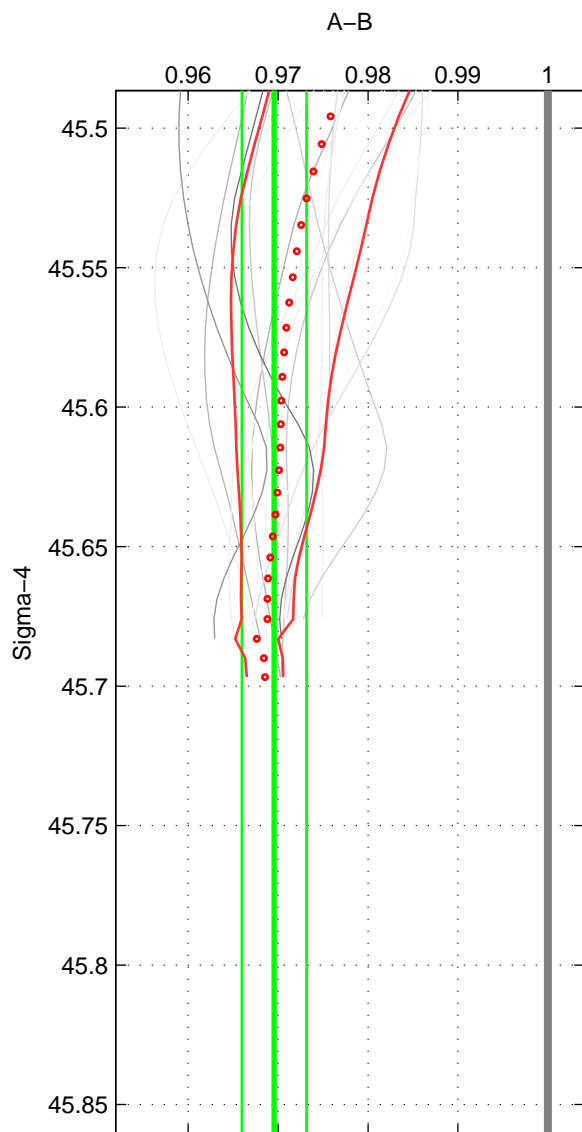

Cruise A (red). Date: Nov 1995 Cruisename: 625-49RY19951115
 Cruise B (blue). Date: May 2001 Cruisename: 655-49UF20010509

*** "Favourite" values are those of space 1.

	Offset	O.StDev	Ratio	R.Stdev	Rating
SIGMA:	-1.212	0.143	0.970	0.004	5
THETA:	-1.215	0.163	0.969	0.004	4
DEPTH:	-1.300	0.152	0.968	0.004	3
FAV. :	-1.212	0.143	0.970	0.004	5

Profiles of A: 13
 Profiles of B: 7
 Diff profs : 21
 WMoffset (A-B): -1.2116
 WMoffset stdev: 0.1435
 WMratio (A/B): 0.96957
 WMratio stdev: 0.0036003

Quality (1-5): 5

Profiles of A: 13
 Profiles of B: 7
 Diff profs : 21
 WMoffset (A-B): -1.2148
 WMoffset stdev: 0.16287
 WMratio (A/B): 0.96949
 WMratio stdev: 0.0040834

Quality (1-5): 4

Profiles of A: 13
 Profiles of B: 7
 Diff profs : 21
 WMoffset (A-B): -1.2995
 WMoffset stdev: 0.15219
 WMratio (A/B): 0.96774
 WMratio stdev: 0.0039898

Quality (1-5): 3

Please note that statistics are bad.