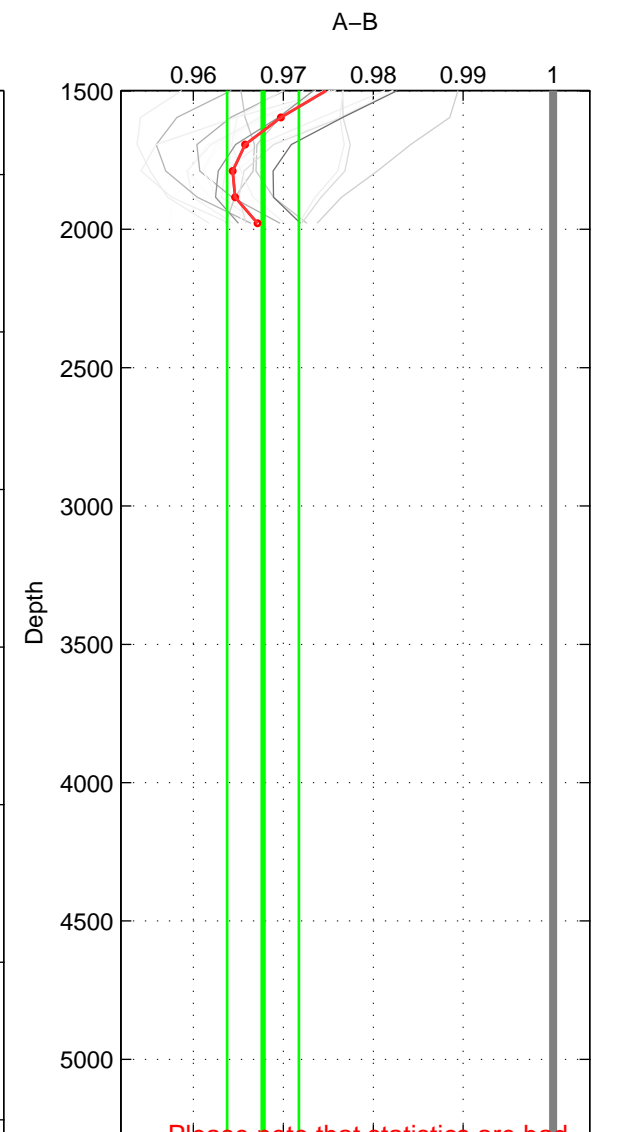

Cruise A (red). Date: Nov 1995 Cruisename: 625-49RY19951115
 Cruise B (blue). Date: May 2001 Cruisename: 655-49UF20010509

*** "Favourite" values are those of space 1.

	Offset	O.StDev	Ratio	R.Stdev	Rating
SIGMA:	-1.212	0.143	0.970	0.004	5
THETA:	-1.215	0.163	0.969	0.004	4
DEPTH:	-1.300	0.152	0.968	0.004	3
FAV. :	-1.212	0.143	0.970	0.004	5

Profiles of A: 13
 Profiles of B: 7
 Diff profs : 21
 WMoffset (A-B): -1.2116
 WMoffset stdev: 0.1435
 WMratio (A/B): 0.96957
 WMratio stdev: 0.0036003

Quality (1-5): 5

Profiles of A: 13
 Profiles of B: 7
 Diff profs : 21
 WMoffset (A-B): -1.2148
 WMoffset stdev: 0.16287
 WMratio (A/B): 0.96949
 WMratio stdev: 0.0040834

Quality (1-5): 4

Profiles of A: 13
 Profiles of B: 7
 Diff profs : 21
 WMoffset (A-B): -1.2995
 WMoffset stdev: 0.15219
 WMratio (A/B): 0.96774
 WMratio stdev: 0.0039898

Quality (1-5): 3

Please note that statistics are bad.