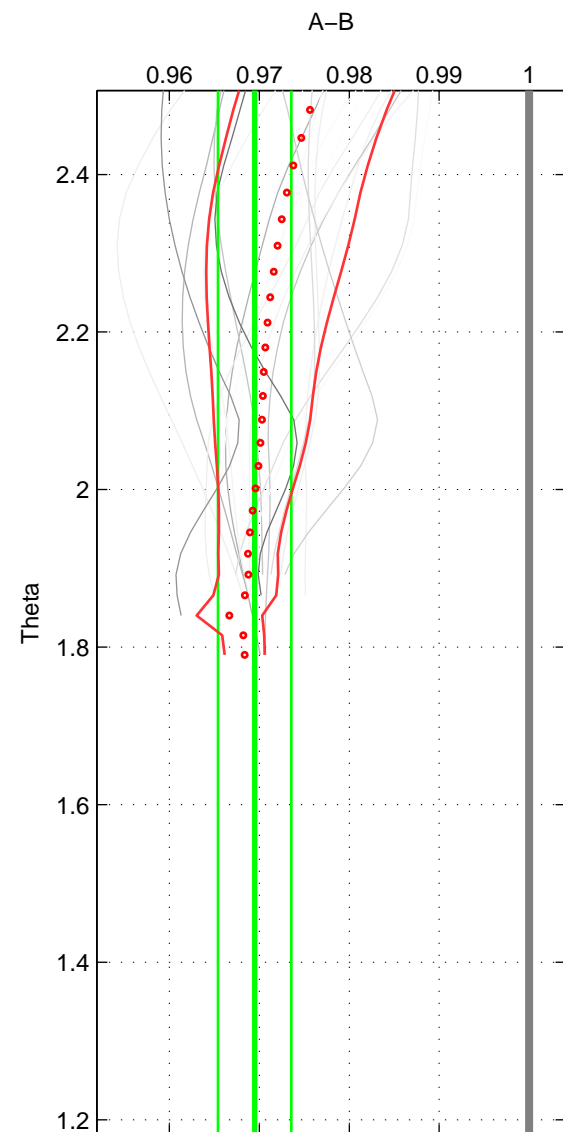

Cruise A (red). Date: Nov 1995 Cruisename: 625-49RY19951115
 Cruise B (blue). Date: May 2001 Cruisename: 655-49UF20010509

*** "Favourite" values are those of space 1.

	Offset	O.StDev	Ratio	R.Stdev	Rating
SIGMA:	-1.212	0.143	0.970	0.004	5
THETA:	-1.215	0.163	0.969	0.004	4
DEPTH:	-1.300	0.152	0.968	0.004	3
FAV. :	-1.212	0.143	0.970	0.004	5

Profiles of A: 13
 Profiles of B: 7
 Diff profs : 21
 WMoffset (A-B): -1.2116
 WMoffset stdev: 0.1435
 WMratio (A/B): 0.96957
 WMratio stdev: 0.0036003

Quality (1-5): 5

Profiles of A: 13
 Profiles of B: 7
 Diff profs : 21
 WMoffset (A-B): -1.2148
 WMoffset stdev: 0.16287
 WMratio (A/B): 0.96949
 WMratio stdev: 0.0040834

Quality (1-5): 4

Profiles of A: 13
 Profiles of B: 7
 Diff profs : 21
 WMoffset (A-B): -1.2995
 WMoffset stdev: 0.15219
 WMratio (A/B): 0.96774
 WMratio stdev: 0.0039898

Quality (1-5): 3

Please note that statistics are bad.