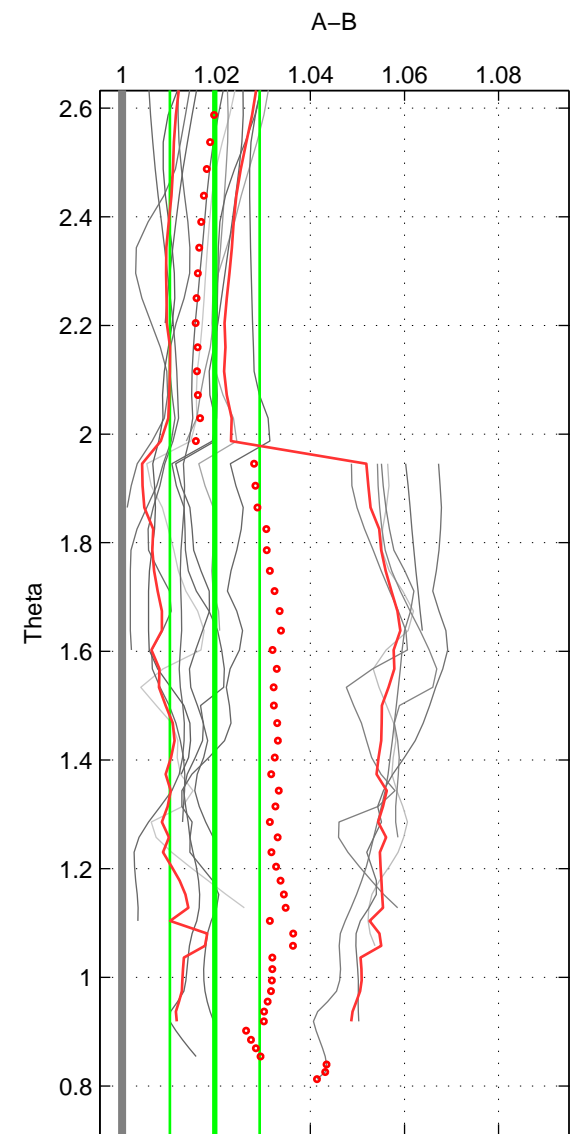

Cruise A (red). Date: Dec 1995 Cruisename: 354-316N19951202
 Cruise B (blue). Date: Feb 1986 Cruisename: 363-35MF19850224

*** "Favourite" values are means of spaces 1 2.

| | Offset | O.StDev | Ratio | R.Stdev | Rating |
|--------|--------|---------|-------|---------|--------|
| SIGMA: | 0.475 | 0.127 | 1.014 | 0.004 | 5 |
| THETA: | 0.662 | 0.320 | 1.020 | 0.010 | 5 |
| DEPTH: | 0.526 | 0.097 | 1.016 | 0.003 | 4 |
| FAV.: | 0.569 | 0.223 | 1.017 | 0.007 | 5 |

Profiles of A: 13
 Profiles of B: 3
 Diff profs : 16
 WMoffset (A-B): 0.47538
 WMoffset stdev: 0.12708
 WMratio (A/B): 1.0142
 WMratio stdev: 0.0038449

Quality (1-5): 5

Profiles of A: 13
 Profiles of B: 3
 Diff profs : 18
 WMoffset (A-B): 0.6622
 WMoffset stdev: 0.31962
 WMratio (A/B): 1.0197
 WMratio stdev: 0.0095347

Quality (1-5): 5

Profiles of A: 13
 Profiles of B: 3
 Diff profs : 16
 WMoffset (A-B): 0.52618
 WMoffset stdev: 0.096871
 WMratio (A/B): 1.0158
 WMratio stdev: 0.0029232

Quality (1-5): 4