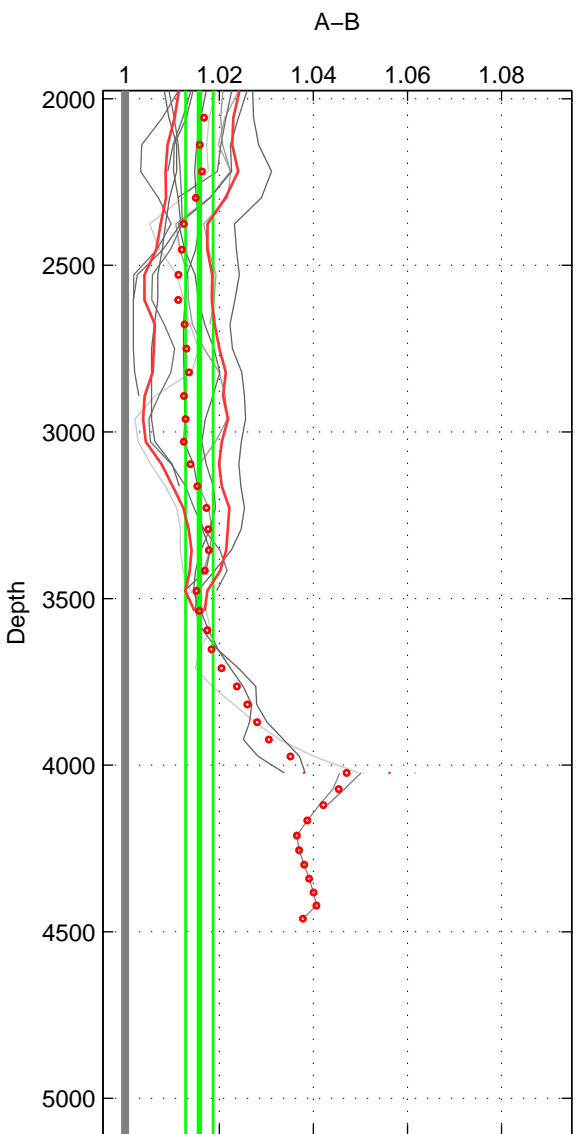

Cruise A (red). Date: Dec 1995 Cruisename: 354-316N19951202
 Cruise B (blue). Date: Feb 1986 Cruisename: 363-35MF19850224

*** "Favourite" values are means of spaces 1 2.

| | Offset | O.StDev | Ratio | R.Stdev | Rating |
|--------|--------|---------|-------|---------|--------|
| SIGMA: | 0.475 | 0.127 | 1.014 | 0.004 | 5 |
| THETA: | 0.662 | 0.320 | 1.020 | 0.010 | 5 |
| DEPTH: | 0.526 | 0.097 | 1.016 | 0.003 | 4 |
| FAV.: | 0.569 | 0.223 | 1.017 | 0.007 | 5 |

Profiles of A: 13
 Profiles of B: 3
 Diff profs : 16
 WMoffset (A-B): 0.47538
 WMoffset stdev: 0.12708
 WMratio (A/B): 1.0142
 WMratio stdev: 0.0038449

Quality (1-5): 5

Profiles of A: 13
 Profiles of B: 3
 Diff profs : 18
 WMoffset (A-B): 0.6622
 WMoffset stdev: 0.31962
 WMratio (A/B): 1.0197
 WMratio stdev: 0.0095347

Quality (1-5): 5

Profiles of A: 13
 Profiles of B: 3
 Diff profs : 16
 WMoffset (A-B): 0.52618
 WMoffset stdev: 0.096871
 WMratio (A/B): 1.0158
 WMratio stdev: 0.0029232

Quality (1-5): 4