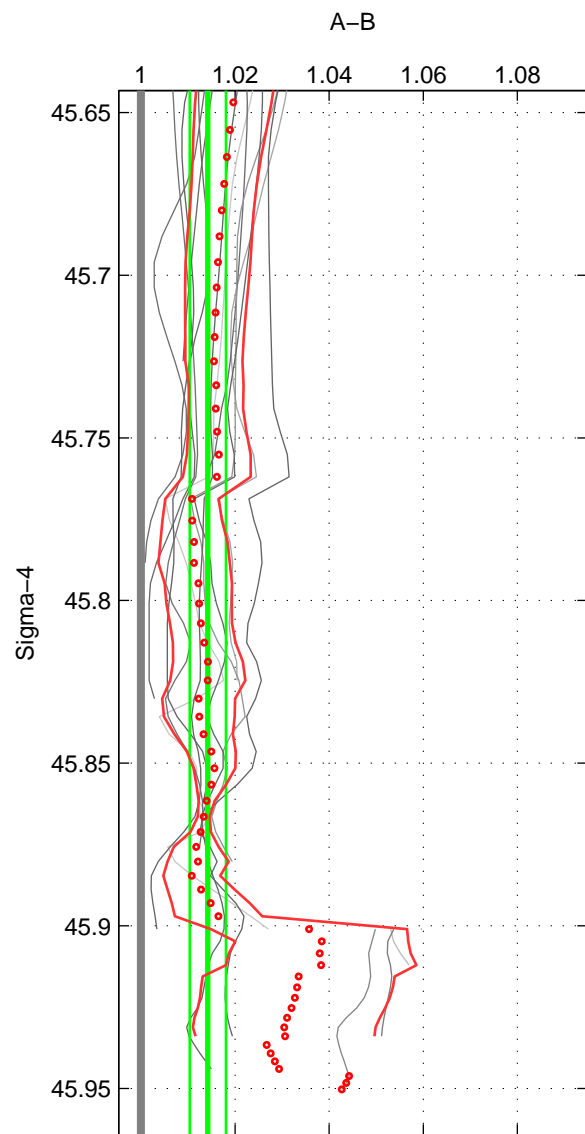

Cruise A (red). Date: Dec 1995 Cruisename: 354-316N19951202
 Cruise B (blue). Date: Feb 1986 Cruisename: 363-35MF19850224

*** "Favourite" values are means of spaces 1 2.

| | Offset | O.StDev | Ratio | R.Stdev | Rating |
|--------|--------|---------|-------|---------|--------|
| SIGMA: | 0.475 | 0.127 | 1.014 | 0.004 | 5 |
| THETA: | 0.662 | 0.320 | 1.020 | 0.010 | 5 |
| DEPTH: | 0.526 | 0.097 | 1.016 | 0.003 | 4 |
| FAV.: | 0.569 | 0.223 | 1.017 | 0.007 | 5 |

Profiles of A: 13
 Profiles of B: 3
 Diff profs : 16
 WMoffset (A-B): 0.47538
 WMoffset stdev: 0.12708
 WMratio (A/B): 1.0142
 WMratio stdev: 0.0038449

Quality (1-5): 5

Profiles of A: 13
 Profiles of B: 3
 Diff profs : 18
 WMoffset (A-B): 0.6622
 WMoffset stdev: 0.31962
 WMratio (A/B): 1.0197
 WMratio stdev: 0.0095347

Quality (1-5): 5

Profiles of A: 13
 Profiles of B: 3
 Diff profs : 16
 WMoffset (A-B): 0.52618
 WMoffset stdev: 0.096871
 WMratio (A/B): 1.0158
 WMratio stdev: 0.0029232

Quality (1-5): 4