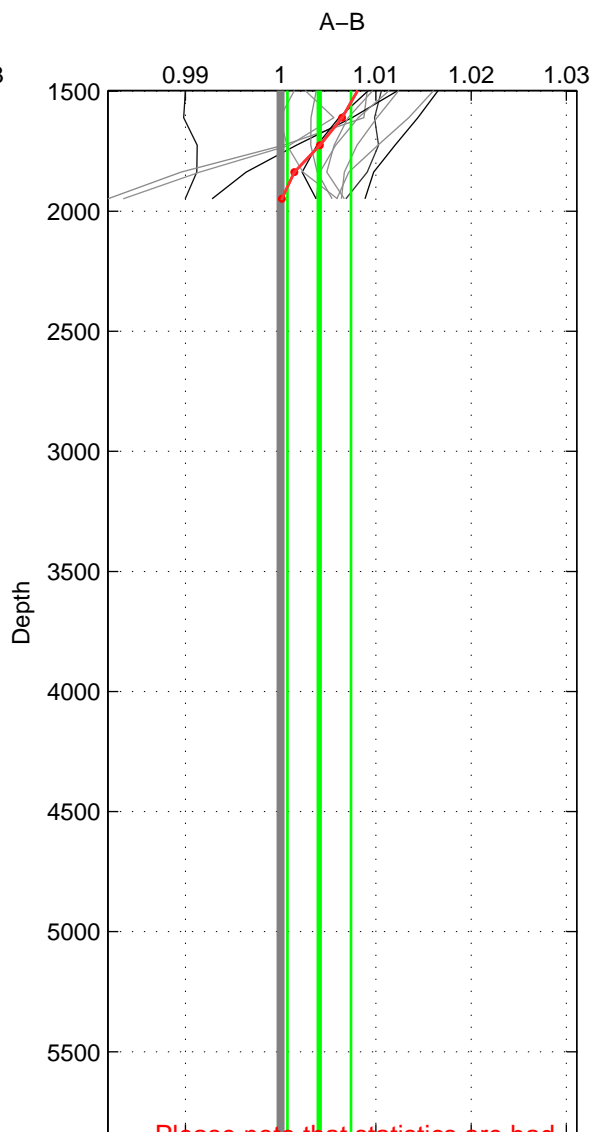

Cruise A (red). Date: May 1999 Cruisename: 687-49UP19990419

Cruise B (blue). Date: Jun 2004 Cruisename: 703-49UP20040608

*** "Favourite" values are means of spaces 1 2.

	Offset	O.StDev	Ratio	R.Stdev	Rating
SIGMA:	0.257	0.172	1.006	0.004	4
THETA:	0.262	0.216	1.006	0.005	4
DEPTH:	0.170	0.140	1.004	0.003	3
FAV. :	0.260	0.194	1.006	0.005	4

Profiles of A: 8
 Profiles of B: 3
 Diff profs : 6
 WMoffset (A-B): 0.25743
 WMoffset stdev: 0.17176
 WMratio (A/B): 1.0062
 WMratio stdev: 0.0041588

Quality (1-5): 4

Profiles of A: 8
 Profiles of B: 6
 Diff profs : 13
 WMoffset (A-B): 0.26194
 WMoffset stdev: 0.21592
 WMratio (A/B): 1.0064
 WMratio stdev: 0.005236

Quality (1-5): 4

Profiles of A: 8
 Profiles of B: 6
 Diff profs : 13
 WMoffset (A-B): 0.16987
 WMoffset stdev: 0.1402
 WMratio (A/B): 1.0041
 WMratio stdev: 0.003334

Quality (1-5): 3

Please note that statistics are bad.