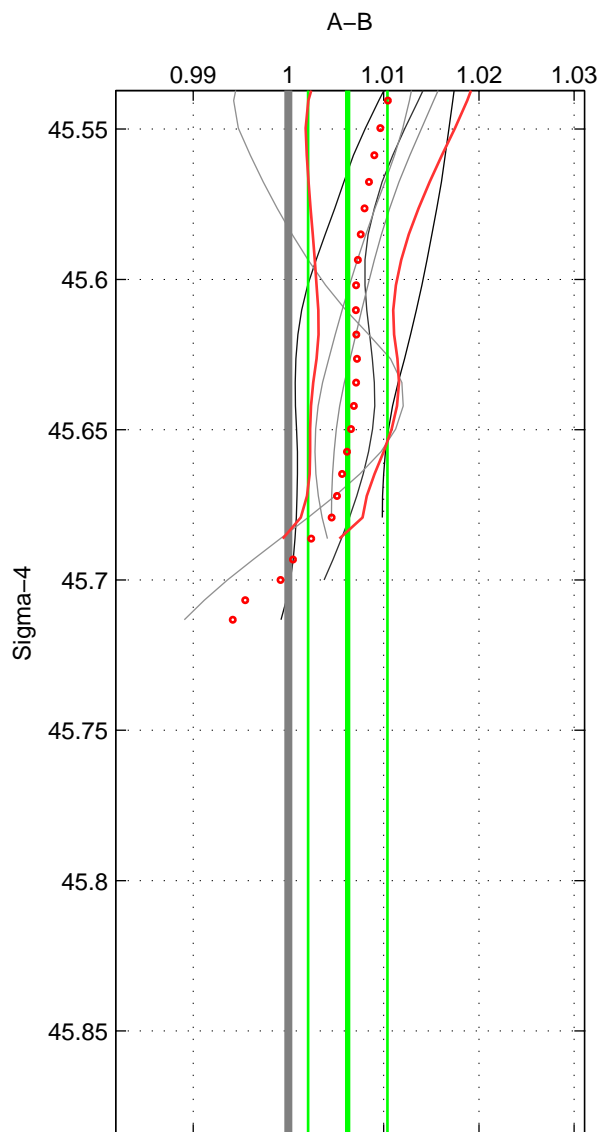

Cruise A (red). Date: May 1999 Cruisename: 687-49UP19990419

Cruise B (blue). Date: Jun 2004 Cruisename: 703-49UP20040608

*** "Favourite" values are means of spaces 1 2.

	Offset	O.StDev	Ratio	R.Stdev	Rating
SIGMA:	0.257	0.172	1.006	0.004	4
THETA:	0.262	0.216	1.006	0.005	4
DEPTH:	0.170	0.140	1.004	0.003	3
FAV. :	0.260	0.194	1.006	0.005	4

Profiles of A: 8
 Profiles of B: 3
 Diff profs : 6
 WMoffset (A-B): 0.25743
 WMoffset stdev: 0.17176
 WMratio (A/B): 1.0062
 WMratio stdev: 0.0041588

Quality (1-5): 4

Profiles of A: 8
 Profiles of B: 6
 Diff profs : 13
 WMoffset (A-B): 0.26194
 WMoffset stdev: 0.21592
 WMratio (A/B): 1.0064
 WMratio stdev: 0.005236

Quality (1-5): 4

Profiles of A: 8
 Profiles of B: 6
 Diff profs : 13
 WMoffset (A-B): 0.16987
 WMoffset stdev: 0.1402
 WMratio (A/B): 1.0041
 WMratio stdev: 0.003334

Quality (1-5): 3

Please note that statistics are bad.