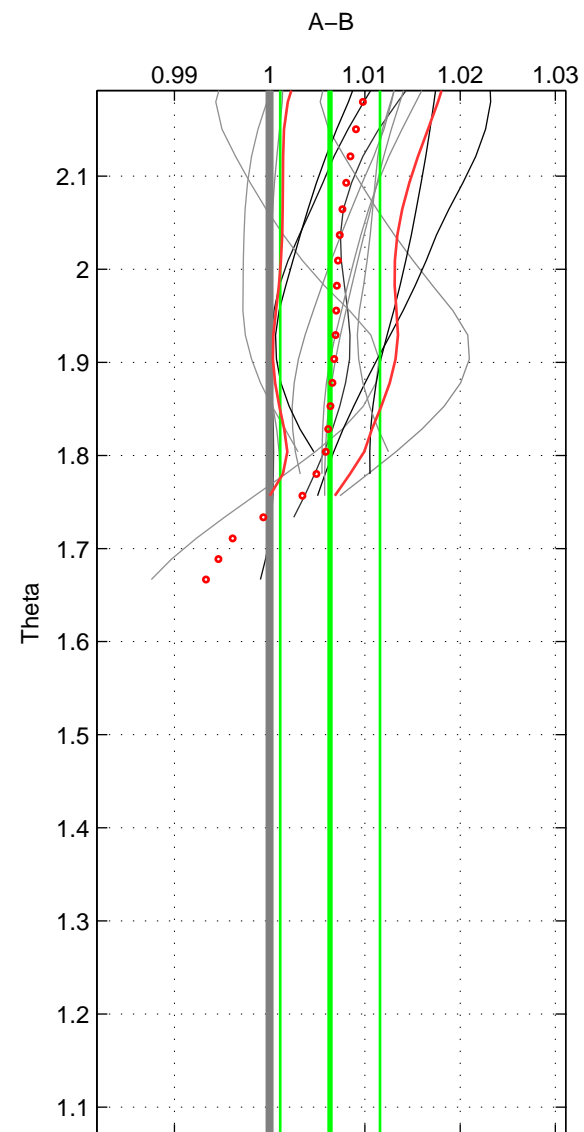

Cruise A (red). Date: May 1999 Cruisename: 687-49UP19990419

Cruise B (blue). Date: Jun 2004 Cruisename: 703-49UP20040608

*** "Favourite" values are means of spaces 1 2.

	Offset	O.StDev	Ratio	R.Stdev	Rating
SIGMA:	0.257	0.172	1.006	0.004	4
THETA:	0.262	0.216	1.006	0.005	4
DEPTH:	0.170	0.140	1.004	0.003	3
FAV. :	0.260	0.194	1.006	0.005	4

Profiles of A: 8
 Profiles of B: 3
 Diff profs : 6
 WMoffset (A-B): 0.25743
 WMoffset stdev: 0.17176
 WMratio (A/B): 1.0062
 WMratio stdev: 0.0041588

Quality (1-5): 4

Profiles of A: 8
 Profiles of B: 6
 Diff profs : 13
 WMoffset (A-B): 0.26194
 WMoffset stdev: 0.21592
 WMratio (A/B): 1.0064
 WMratio stdev: 0.005236

Quality (1-5): 4

Profiles of A: 8
 Profiles of B: 6
 Diff profs : 13
 WMoffset (A-B): 0.16987
 WMoffset stdev: 0.1402
 WMratio (A/B): 1.0041
 WMratio stdev: 0.003334

Quality (1-5): 3

Please note that statistics are bad.