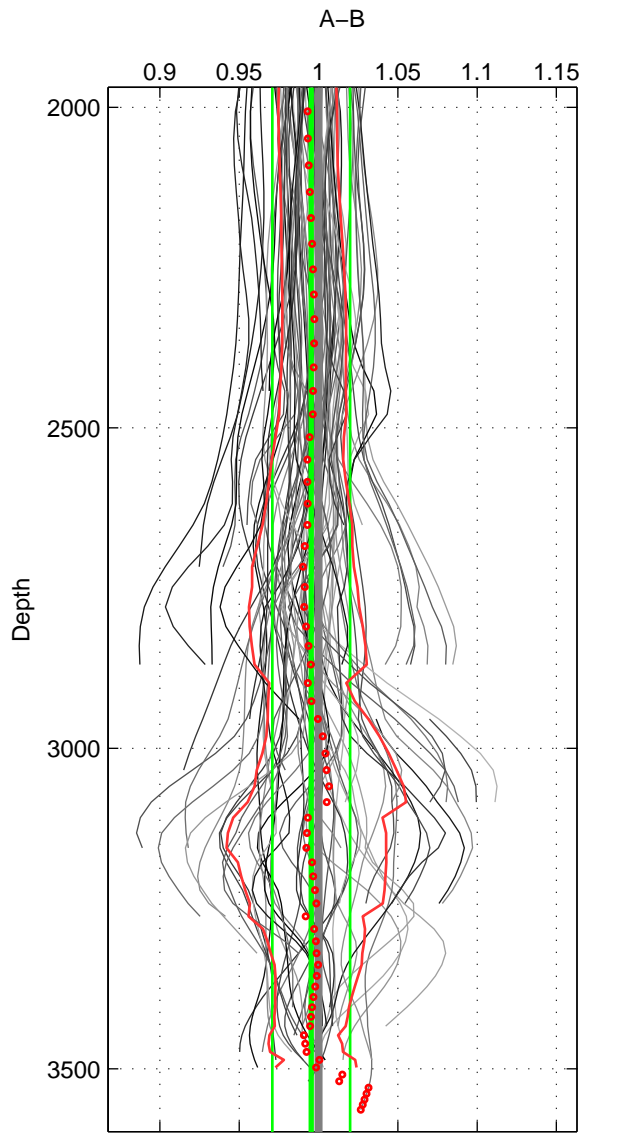

Cruise A (red). Date: Jul 1999 Cruisename: 157-06MT19990711  
 Cruise B (blue). Date: May 2008 Cruisename: 199-18HU20080520

\*\*\* "Favourite" values are means of spaces 1 2 3.

	Offset	O.StDev	Ratio	R.Stdev	Rating
SIGMA:	-0.023	0.263	0.998	0.017	4
THETA:	0.064	0.260	1.004	0.017	4
DEPTH:	-0.074	0.379	0.995	0.025	4
FAV. :	-0.011	0.300	0.999	0.019	4

Profiles of A: 16  
 Profiles of B: 11  
 Diff profs : 88  
 WMoffset (A-B): -0.022502  
 WMoffset stdev: 0.26253  
 WMratio (A/B): 0.99824  
 WMratio stdev: 0.017056

Quality (1-5): 4

Profiles of A: 16  
 Profiles of B: 11  
 Diff profs : 89  
 WMoffset (A-B): 0.06408  
 WMoffset stdev: 0.25979  
 WMratio (A/B): 1.0039  
 WMratio stdev: 0.016768

Quality (1-5): 4

Profiles of A: 16  
 Profiles of B: 11  
 Diff profs : 86  
 WMoffset (A-B): -0.0744  
 WMoffset stdev: 0.37895  
 WMratio (A/B): 0.99543  
 WMratio stdev: 0.024509

Quality (1-5): 4