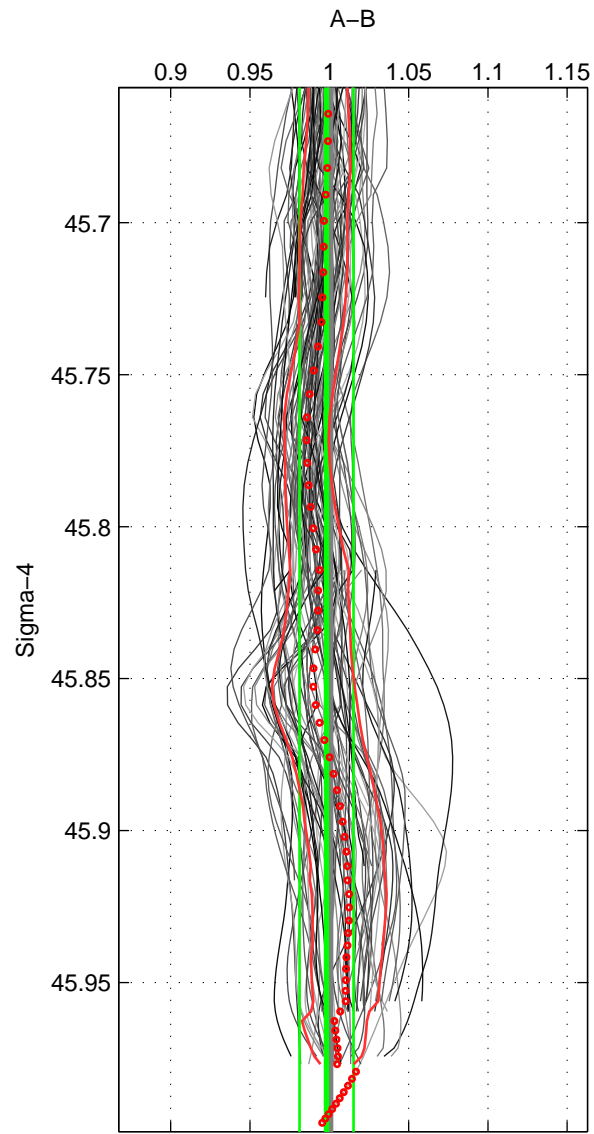

Cruise A (red). Date: Jul 1999 Cruisename: 157-06MT19990711  
 Cruise B (blue). Date: May 2008 Cruisename: 199-18HU20080520

\*\*\* "Favourite" values are means of spaces 1 2 3.

	Offset	O.StDev	Ratio	R.Stdev	Rating
SIGMA:	-0.023	0.263	0.998	0.017	4
THETA:	0.064	0.260	1.004	0.017	4
DEPTH:	-0.074	0.379	0.995	0.025	4
FAV. :	-0.011	0.300	0.999	0.019	4

Profiles of A: 16  
 Profiles of B: 11  
 Diff profs : 88  
 WMoffset (A-B): -0.022502  
 WMoffset stdev: 0.26253  
 WMratio (A/B): 0.99824  
 WMratio stdev: 0.017056

Quality (1-5): 4

Profiles of A: 16  
 Profiles of B: 11  
 Diff profs : 89  
 WMoffset (A-B): 0.06408  
 WMoffset stdev: 0.25979  
 WMratio (A/B): 1.0039  
 WMratio stdev: 0.016768

Quality (1-5): 4

Profiles of A: 16  
 Profiles of B: 11  
 Diff profs : 86  
 WMoffset (A-B): -0.0744  
 WMoffset stdev: 0.37895  
 WMratio (A/B): 0.99543  
 WMratio stdev: 0.024509

Quality (1-5): 4