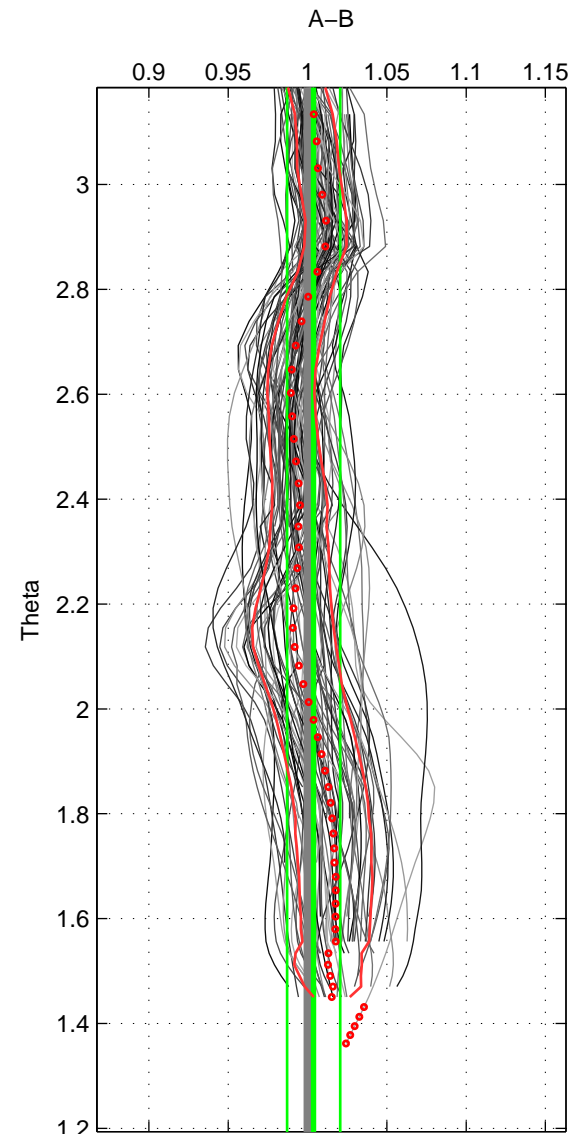

Cruise A (red). Date: Jul 1999 Cruisename: 157-06MT19990711  
 Cruise B (blue). Date: May 2008 Cruisename: 199-18HU20080520

\*\*\* "Favourite" values are means of spaces 1 2 3.

	Offset	O.StDev	Ratio	R.Stdev	Rating
SIGMA:	-0.023	0.263	0.998	0.017	4
THETA:	0.064	0.260	1.004	0.017	4
DEPTH:	-0.074	0.379	0.995	0.025	4
FAV. :	-0.011	0.300	0.999	0.019	4

Profiles of A: 16  
 Profiles of B: 11  
 Diff profs : 88  
 WMoffset (A-B): -0.022502  
 WMoffset stdev: 0.26253  
 WMratio (A/B): 0.99824  
 WMratio stdev: 0.017056

Quality (1-5): 4

Profiles of A: 16  
 Profiles of B: 11  
 Diff profs : 89  
 WMoffset (A-B): 0.06408  
 WMoffset stdev: 0.25979  
 WMratio (A/B): 1.0039  
 WMratio stdev: 0.016768

Quality (1-5): 4

Profiles of A: 16  
 Profiles of B: 11  
 Diff profs : 86  
 WMoffset (A-B): -0.0744  
 WMoffset stdev: 0.37895  
 WMratio (A/B): 0.99543  
 WMratio stdev: 0.024509

Quality (1-5): 4