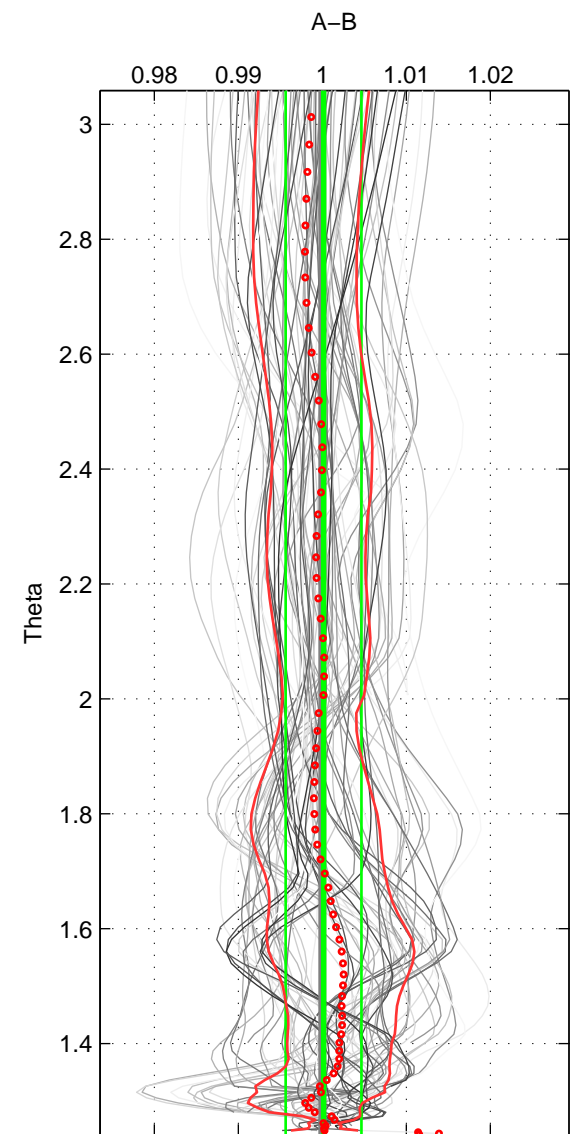

Cruise A (red). Date: Feb 1994 Cruisename: 726-49XK19940216
 Cruise B (blue). Date: Jun 1996 Cruisename: 727-49XK19960617

*** "Favourite" values are means of spaces 1 2 3.

	Offset	O.StDev	Ratio	R.Stdev	Rating
SIGMA:	0.022	0.185	1.001	0.005	5
THETA:	0.006	0.165	1.000	0.005	5
DEPTH:	0.062	0.085	1.002	0.002	5
FAV.:	0.030	0.145	1.001	0.004	5

Profiles of A: 9
 Profiles of B: 11
 Diff profs : 71
 WMoffset (A-B): 0.021636
 WMoffset stdev: 0.18505
 WMratio (A/B): 1.0006
 WMratio stdev: 0.0050297

Quality (1-5): 5

Profiles of A: 9
 Profiles of B: 11
 Diff profs : 71
 WMoffset (A-B): 0.0060997
 WMoffset stdev: 0.16492
 WMratio (A/B): 1.0002
 WMratio stdev: 0.004505

Quality (1-5): 5

Profiles of A: 9
 Profiles of B: 11
 Diff profs : 71
 WMoffset (A-B): 0.061538
 WMoffset stdev: 0.085334
 WMratio (A/B): 1.0017
 WMratio stdev: 0.0023734

Quality (1-5): 5