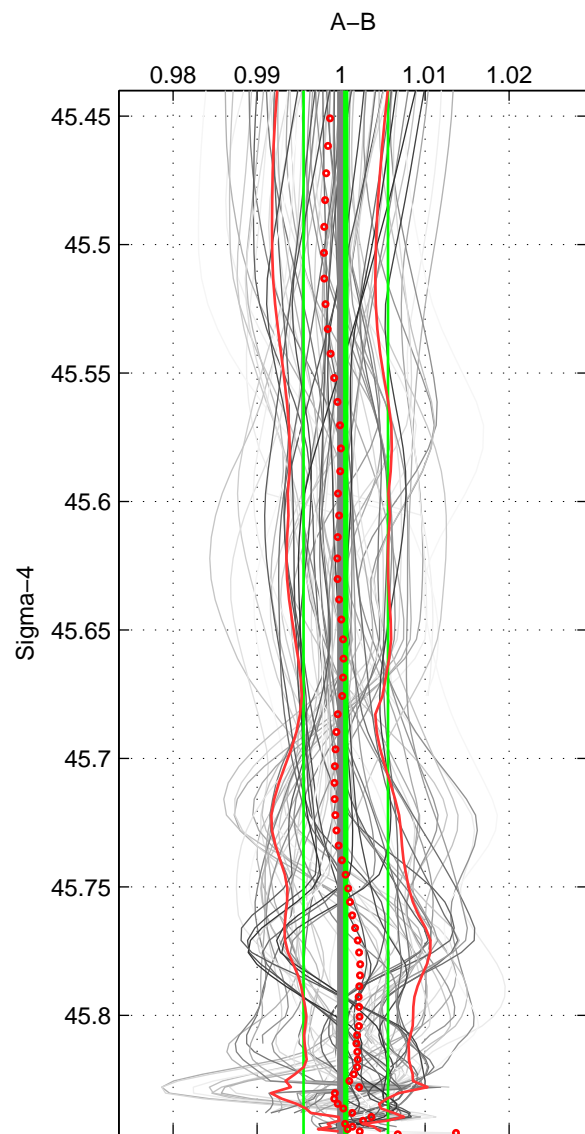

Cruise A (red). Date: Feb 1994 Cruisename: 726-49XK19940216
 Cruise B (blue). Date: Jun 1996 Cruisename: 727-49XK19960617

*** "Favourite" values are means of spaces 1 2 3.

	Offset	O.StDev	Ratio	R.Stdev	Rating
SIGMA:	0.022	0.185	1.001	0.005	5
THETA:	0.006	0.165	1.000	0.005	5
DEPTH:	0.062	0.085	1.002	0.002	5
FAV.:	0.030	0.145	1.001	0.004	5

Profiles of A: 9
 Profiles of B: 11
 Diff profs : 71
 WMoffset (A-B): 0.021636
 WMoffset stdev: 0.18505
 WMratio (A/B): 1.0006
 WMratio stdev: 0.0050297

Quality (1-5): 5

Profiles of A: 9
 Profiles of B: 11
 Diff profs : 71
 WMoffset (A-B): 0.0060997
 WMoffset stdev: 0.16492
 WMratio (A/B): 1.0002
 WMratio stdev: 0.004505

Quality (1-5): 5

Profiles of A: 9
 Profiles of B: 11
 Diff profs : 71
 WMoffset (A-B): 0.061538
 WMoffset stdev: 0.085334
 WMratio (A/B): 1.0017
 WMratio stdev: 0.0023734

Quality (1-5): 5