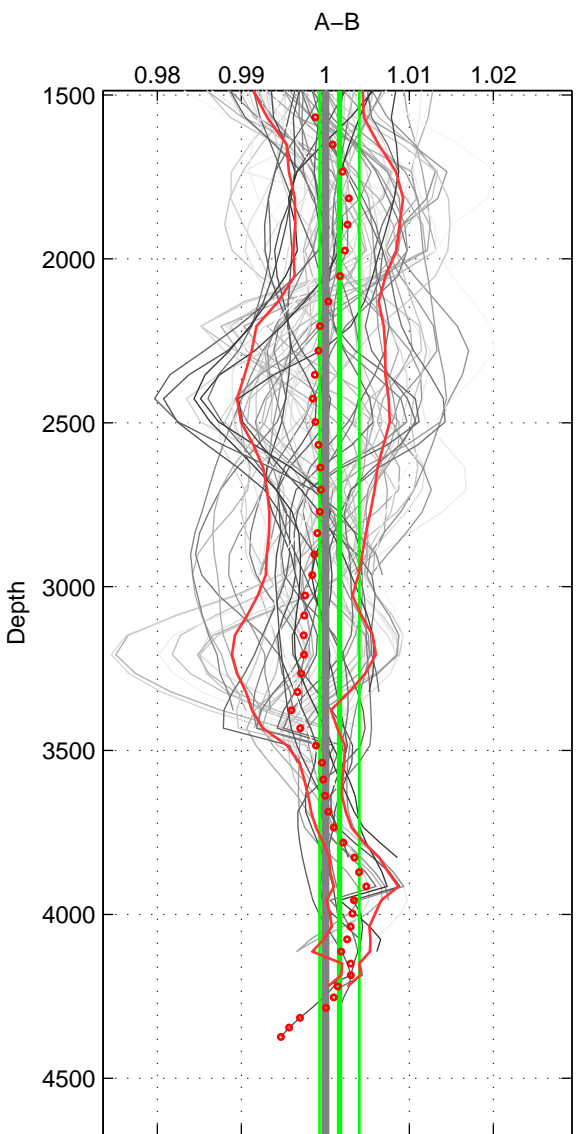

Cruise A (red). Date: Feb 1994 Cruisename: 726-49XK19940216
 Cruise B (blue). Date: Jun 1996 Cruisename: 727-49XK19960617

*** "Favourite" values are means of spaces 1 2 3.

	Offset	O.StDev	Ratio	R.Stdev	Rating
SIGMA:	0.022	0.185	1.001	0.005	5
THETA:	0.006	0.165	1.000	0.005	5
DEPTH:	0.062	0.085	1.002	0.002	5
FAV.:	0.030	0.145	1.001	0.004	5

Profiles of A: 9
 Profiles of B: 11
 Diff profs : 71
 WMoffset (A-B): 0.021636
 WMoffset stdev: 0.18505
 WMratio (A/B): 1.0006
 WMratio stdev: 0.0050297

Quality (1-5): 5

Profiles of A: 9
 Profiles of B: 11
 Diff profs : 71
 WMoffset (A-B): 0.0060997
 WMoffset stdev: 0.16492
 WMratio (A/B): 1.0002
 WMratio stdev: 0.004505

Quality (1-5): 5

Profiles of A: 9
 Profiles of B: 11
 Diff profs : 71
 WMoffset (A-B): 0.061538
 WMoffset stdev: 0.085334
 WMratio (A/B): 1.0017
 WMratio stdev: 0.0023734

Quality (1-5): 5