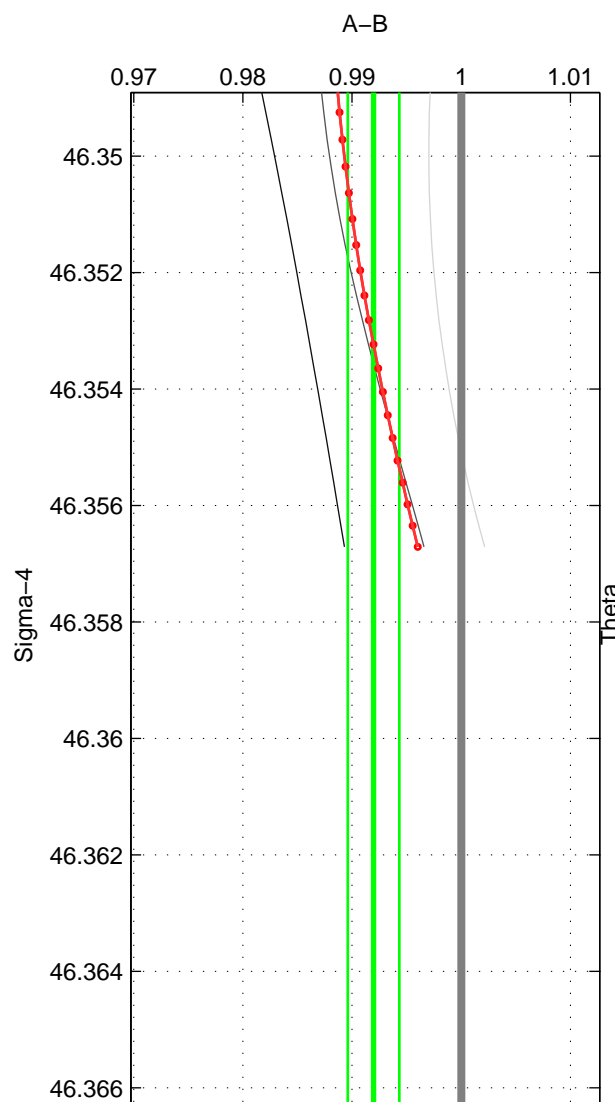

Cruise A (red). Date: Sep 2003 Cruisename: 54-32H120030911

Cruise B (blue). Date: Sep 2005 Cruisename: 110-77DN20050819

\*\*\* "Favourite" values are means of spaces 1 2 3.

	Offset	O.StDev	Ratio	R.Stdev	Rating
SIGMA:	-0.116	0.033	0.992	0.002	2
THETA:	-0.053	0.069	0.996	0.005	2
DEPTH:	-0.185	0.090	0.987	0.006	2
FAV. :	-0.118	0.064	0.992	0.004	2

Please note that statistics are bad.

Profiles of A: 1  
 Profiles of B: 3  
 Diff profs : 3  
 WMoffset (A-B): -0.11579  
 WMoffset stdev: 0.033353  
 WMratio (A/B): 0.99196  
 WMratio stdev: 0.0023597

Quality (1-5): 2

Please note that statistics are bad.

Profiles of A: 1  
 Profiles of B: 3  
 Diff profs : 3  
 WMoffset (A-B): -0.053113  
 WMoffset stdev: 0.068535  
 WMratio (A/B): 0.99636  
 WMratio stdev: 0.0047507

Quality (1-5): 2

Please note that statistics are bad.

Profiles of A: 2  
 Profiles of B: 3  
 Diff profs : 6  
 WMoffset (A-B): -0.18492  
 WMoffset stdev: 0.090302  
 WMratio (A/B): 0.98723  
 WMratio stdev: 0.0062573