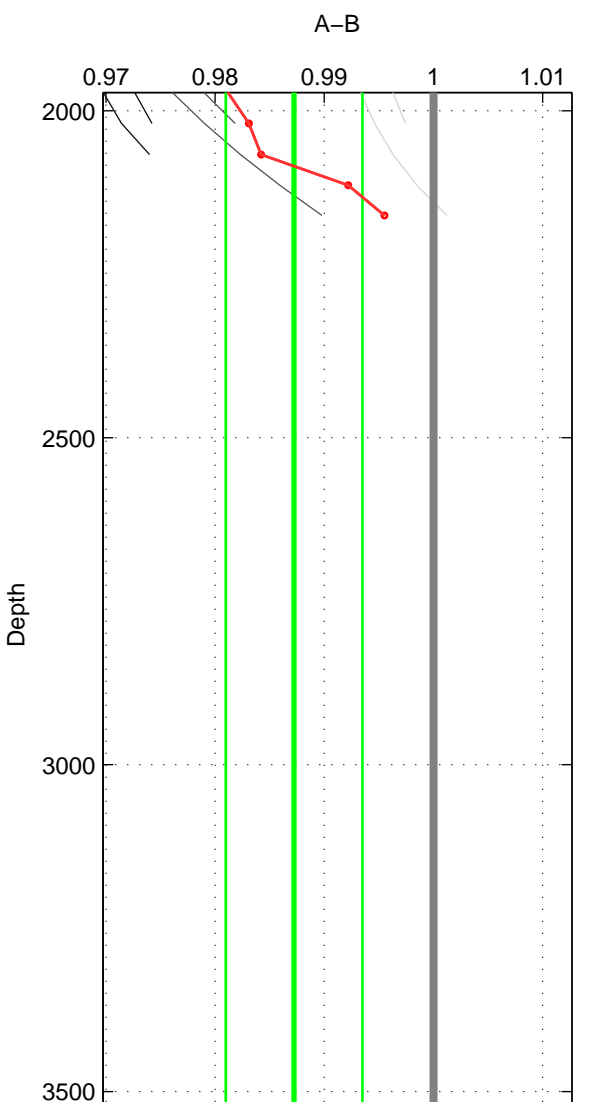

Cruise A (red). Date: Sep 2003 Cruisename: 54-32H120030911

Cruise B (blue). Date: Sep 2005 Cruisename: 110-77DN20050819

\*\*\* "Favourite" values are means of spaces 1 2 3.

	Offset	O.StDev	Ratio	R.Stdev	Rating
SIGMA:	-0.116	0.033	0.992	0.002	2
THETA:	-0.053	0.069	0.996	0.005	2
DEPTH:	-0.185	0.090	0.987	0.006	2
FAV. :	-0.118	0.064	0.992	0.004	2

Please note that statistics are bad.

Profiles of A: 1  
 Profiles of B: 3  
 Diff profs : 3  
 WMoffset (A-B): -0.11579  
 WMoffset stdev: 0.033353  
 WMratio (A/B): 0.99196  
 WMratio stdev: 0.0023597

Quality (1-5): 2

Please note that statistics are bad.

Profiles of A: 1  
 Profiles of B: 3  
 Diff profs : 3  
 WMoffset (A-B): -0.053113  
 WMoffset stdev: 0.068535  
 WMratio (A/B): 0.99636  
 WMratio stdev: 0.0047507

Quality (1-5): 2

Please note that statistics are bad.

Profiles of A: 2  
 Profiles of B: 3  
 Diff profs : 6  
 WMoffset (A-B): -0.18492  
 WMoffset stdev: 0.090302  
 WMratio (A/B): 0.98723  
 WMratio stdev: 0.0062573