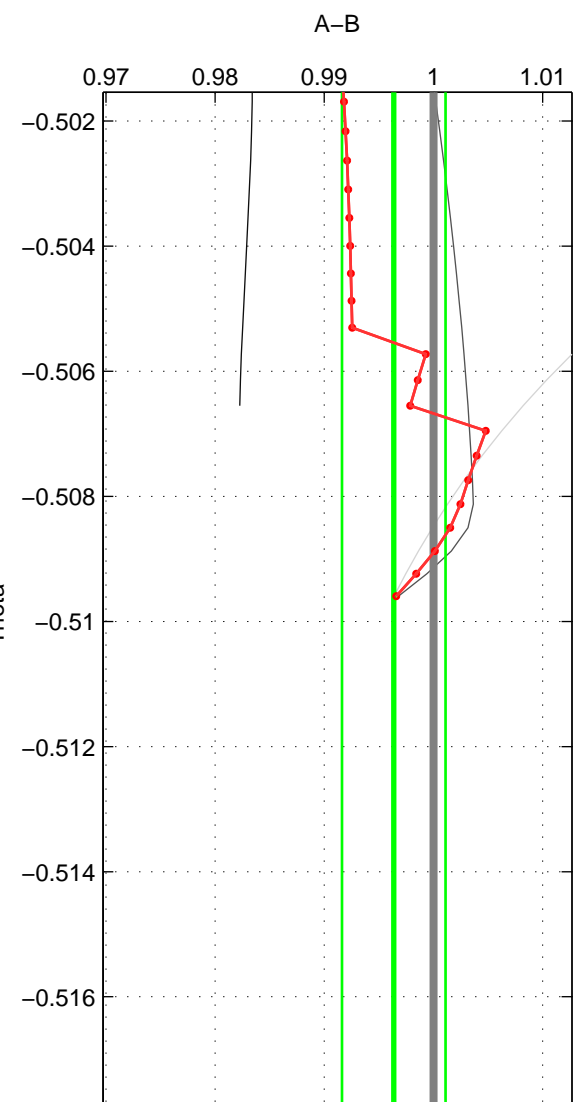

Cruise A (red). Date: Sep 2003 Cruisename: 54-32H120030911

Cruise B (blue). Date: Sep 2005 Cruisename: 110-77DN20050819

\*\*\* "Favourite" values are means of spaces 1 2 3.

	Offset	O.StDev	Ratio	R.Stdev	Rating
SIGMA:	-0.116	0.033	0.992	0.002	2
THETA:	-0.053	0.069	0.996	0.005	2
DEPTH:	-0.185	0.090	0.987	0.006	2
FAV. :	-0.118	0.064	0.992	0.004	2

Please note that statistics are bad.

Profiles of A: 1  
 Profiles of B: 3  
 Diff profs : 3  
 WMoffset (A-B): -0.11579  
 WMoffset stdev: 0.033353  
 WMratio (A/B): 0.99196  
 WMratio stdev: 0.0023597

Quality (1-5): 2

Please note that statistics are bad.

Profiles of A: 1  
 Profiles of B: 3  
 Diff profs : 3  
 WMoffset (A-B): -0.053113  
 WMoffset stdev: 0.068535  
 WMratio (A/B): 0.99636  
 WMratio stdev: 0.0047507

Quality (1-5): 2

Please note that statistics are bad.

Profiles of A: 2  
 Profiles of B: 3  
 Diff profs : 6  
 WMoffset (A-B): -0.18492  
 WMoffset stdev: 0.090302  
 WMratio (A/B): 0.98723  
 WMratio stdev: 0.0062573