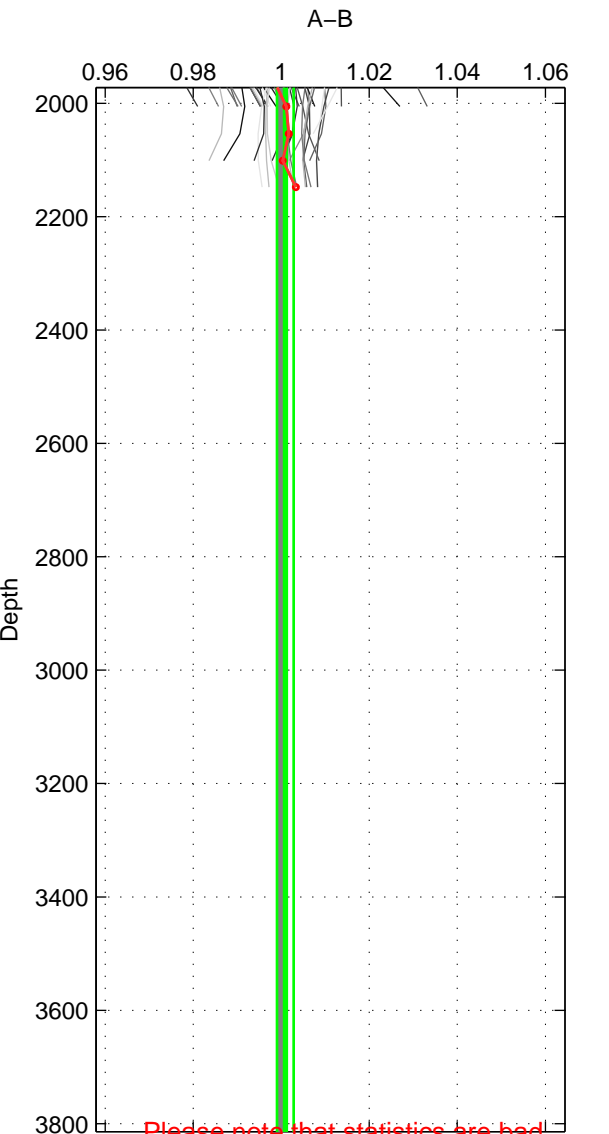

Cruise A (red). Date: Jul 2003 Cruisename: 50-320620030705

Cruise B (blue). Date: Aug 2004 Cruisename: 56-32H120040718

*** "Favourite" values are those of space 2.

	Offset	O.StDev	Ratio	R.Stdev	Rating
SIGMA:	-0.019	0.126	0.999	0.009	3
THETA:	0.127	0.167	1.009	0.012	5
DEPTH:	0.013	0.028	1.001	0.002	3
FAV.:	0.127	0.167	1.009	0.012	5

Profiles of A: 25
 Profiles of B: 2
 Diff profs : 33
 WMoffset (A-B): -0.018912
 WMoffset stdev: 0.12568
 WMratio (A/B): 0.9987
 WMratio stdev: 0.008662

Quality (1-5): 3

Profiles of A: 25
 Profiles of B: 6
 Diff profs : 98
 WMoffset (A-B): 0.12678
 WMoffset stdev: 0.16672
 WMratio (A/B): 1.0088
 WMratio stdev: 0.011502

Quality (1-5): 5

Profiles of A: 25
 Profiles of B: 5
 Diff profs : 82
 WMoffset (A-B): 0.012865
 WMoffset stdev: 0.028311
 WMratio (A/B): 1.0009
 WMratio stdev: 0.0018979

Quality (1-5): 3

Please note that statistics are bad.