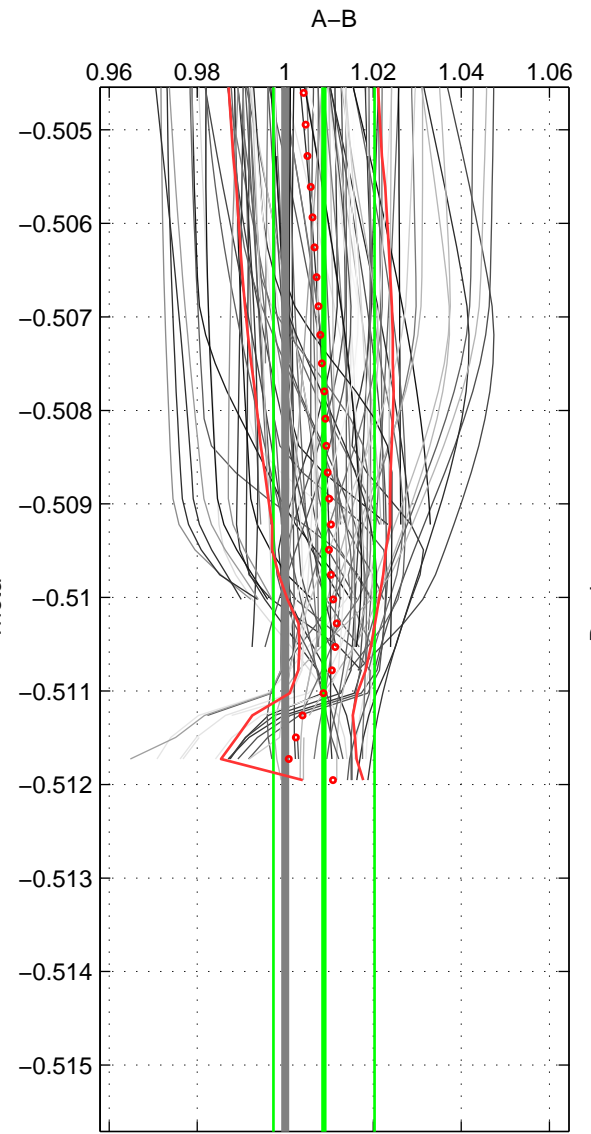

Cruise A (red). Date: Jul 2003 Cruisename: 50-320620030705

Cruise B (blue). Date: Aug 2004 Cruisename: 56-32H120040718

*** "Favourite" values are those of space 2.

	Offset	O.StDev	Ratio	R.Stdev	Rating
SIGMA:	-0.019	0.126	0.999	0.009	3
THETA:	0.127	0.167	1.009	0.012	5
DEPTH:	0.013	0.028	1.001	0.002	3
FAV.:	0.127	0.167	1.009	0.012	5

Profiles of A: 25
 Profiles of B: 2
 Diff profs : 33
 WMoffset (A-B): -0.018912
 WMoffset stdev: 0.12568
 WMratio (A/B): 0.9987
 WMratio stdev: 0.008662

Quality (1-5): 3

Profiles of A: 25
 Profiles of B: 6
 Diff profs : 98
 WMoffset (A-B): 0.12678
 WMoffset stdev: 0.16672
 WMratio (A/B): 1.0088
 WMratio stdev: 0.011502

Quality (1-5): 5

Profiles of A: 25
 Profiles of B: 5
 Diff profs : 82
 WMoffset (A-B): 0.012865
 WMoffset stdev: 0.028311
 WMratio (A/B): 1.0009
 WMratio stdev: 0.0018979

Quality (1-5): 3

Please note that statistics are bad.