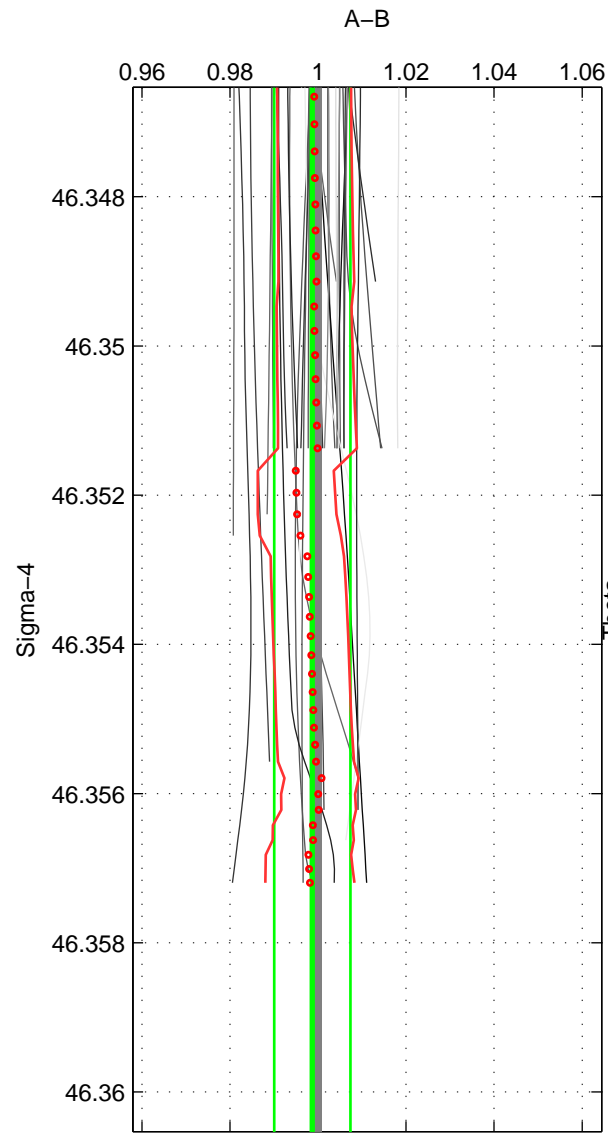

Cruise A (red). Date: Jul 2003 Cruisename: 50-320620030705

Cruise B (blue). Date: Aug 2004 Cruisename: 56-32H120040718

*** "Favourite" values are those of space 2.

	Offset	O.StDev	Ratio	R.Stdev	Rating
SIGMA:	-0.019	0.126	0.999	0.009	3
THETA:	0.127	0.167	1.009	0.012	5
DEPTH:	0.013	0.028	1.001	0.002	3
FAV.:	0.127	0.167	1.009	0.012	5

Profiles of A: 25
 Profiles of B: 2
 Diff profs : 33
 WMoffset (A-B): -0.018912
 WMoffset stdev: 0.12568
 WMratio (A/B): 0.9987
 WMratio stdev: 0.008662

Quality (1-5): 3

Profiles of A: 25
 Profiles of B: 6
 Diff profs : 98
 WMoffset (A-B): 0.12678
 WMoffset stdev: 0.16672
 WMratio (A/B): 1.0088
 WMratio stdev: 0.011502

Quality (1-5): 5

Profiles of A: 25
 Profiles of B: 5
 Diff profs : 82
 WMoffset (A-B): 0.012865
 WMoffset stdev: 0.028311
 WMratio (A/B): 1.0009
 WMratio stdev: 0.0018979

Quality (1-5): 3

Please note that statistics are bad.