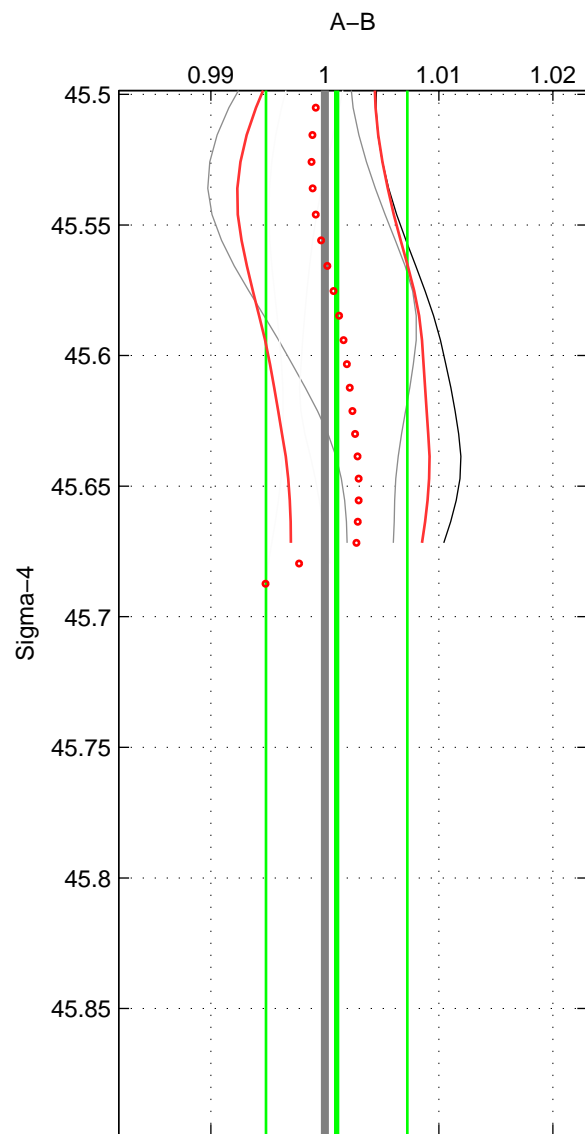

Cruise A (red). Date: Mar 2003 Cruisename: 597-49NZ20030220

Cruise B (blue). Date: Jul 2005 Cruisename: 669-49UF20050615

*** "Favourite" values are means of spaces 1 2.

| | Offset | O.StDev | Ratio | R.Stdev | Rating |
|--------|--------|---------|-------|---------|--------|
| SIGMA: | 0.043 | 0.255 | 1.001 | 0.006 | 3 |
| THETA: | 0.073 | 0.305 | 1.002 | 0.007 | 3 |
| DEPTH: | -0.095 | 0.025 | 0.998 | 0.001 | 2 |
| FAV.: | 0.058 | 0.280 | 1.001 | 0.007 | 3 |

Profiles of A: 3
 Profiles of B: 3
 Diff profs : 5
 WMoffset (A-B): 0.042946
 WMoffset stdev: 0.25518
 WMratio (A/B): 1.001
 WMratio stdev: 0.0062012

Quality (1-5): 3

Profiles of A: 3
 Profiles of B: 3
 Diff profs : 5
 WMoffset (A-B): 0.073009
 WMoffset stdev: 0.30541
 WMratio (A/B): 1.0018
 WMratio stdev: 0.00743

Quality (1-5): 3

Profiles of A: 3
 Profiles of B: 3
 Diff profs : 5
 WMoffset (A-B): -0.094628
 WMoffset stdev: 0.024806
 WMratio (A/B): 0.9977
 WMratio stdev: 0.00059687

Quality (1-5): 2

Please note that statistics are bad.