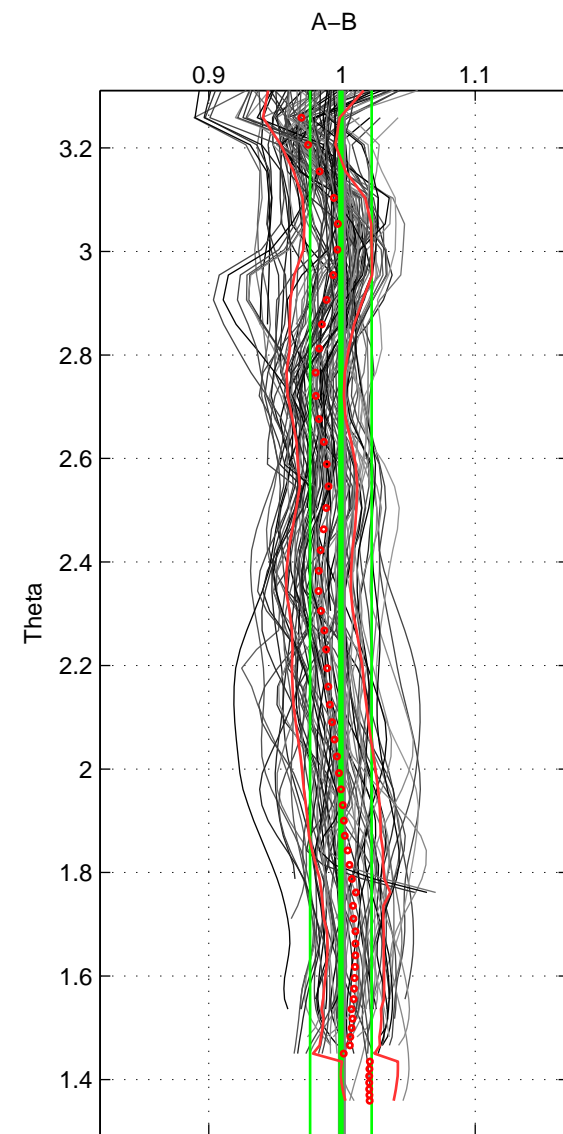

Cruise A (red). Date: May 2004 Cruisename: 195-18HU20040515

Cruise B (blue). Date: May 2008 Cruisename: 199-18HU20080520

\*\*\* "Favourite" values are means of spaces 1 2 3.

	Offset	O.StDev	Ratio	R.Stdev	Rating
SIGMA:	-0.041	0.335	0.997	0.023	4
THETA:	-0.001	0.342	0.999	0.023	4
DEPTH:	-0.068	0.459	0.995	0.030	4
FAV.:	-0.037	0.378	0.997	0.025	4

Profiles of A: 17  
 Profiles of B: 22  
 Diff profs : 95  
 WMoffset (A-B): -0.04125  
 WMoffset stdev: 0.33475  
 WMratio (A/B): 0.99662  
 WMratio stdev: 0.022567

Quality (1-5): 4

Profiles of A: 17  
 Profiles of B: 22  
 Diff profs : 95  
 WMoffset (A-B): -0.00055052  
 WMoffset stdev: 0.34185  
 WMratio (A/B): 0.99923  
 WMratio stdev: 0.023077

Quality (1-5): 4

Profiles of A: 17  
 Profiles of B: 22  
 Diff profs : 95  
 WMoffset (A-B): -0.068209  
 WMoffset stdev: 0.45856  
 WMratio (A/B): 0.99519  
 WMratio stdev: 0.030249

Quality (1-5): 4