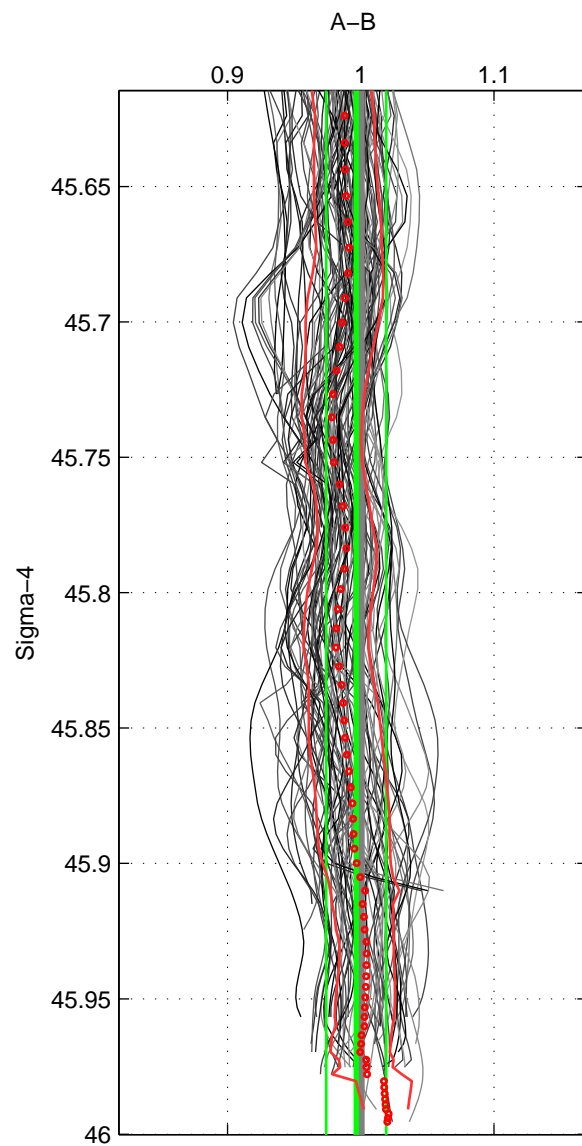

Cruise A (red). Date: May 2004 Cruisename: 195-18HU20040515

Cruise B (blue). Date: May 2008 Cruisename: 199-18HU20080520

\*\*\* "Favourite" values are means of spaces 1 2 3.

	Offset	O.StDev	Ratio	R.Stdev	Rating
SIGMA:	-0.041	0.335	0.997	0.023	4
THETA:	-0.001	0.342	0.999	0.023	4
DEPTH:	-0.068	0.459	0.995	0.030	4
FAV.:	-0.037	0.378	0.997	0.025	4

Profiles of A: 17  
 Profiles of B: 22  
 Diff profs : 95  
 WMoffset (A-B): -0.04125  
 WMoffset stdev: 0.33475  
 WMratio (A/B): 0.99662  
 WMratio stdev: 0.022567

Quality (1-5): 4

Profiles of A: 17  
 Profiles of B: 22  
 Diff profs : 95  
 WMoffset (A-B): -0.00055052  
 WMoffset stdev: 0.34185  
 WMratio (A/B): 0.99923  
 WMratio stdev: 0.023077

Quality (1-5): 4

Profiles of A: 17  
 Profiles of B: 22  
 Diff profs : 95  
 WMoffset (A-B): -0.068209  
 WMoffset stdev: 0.45856  
 WMratio (A/B): 0.99519  
 WMratio stdev: 0.030249

Quality (1-5): 4