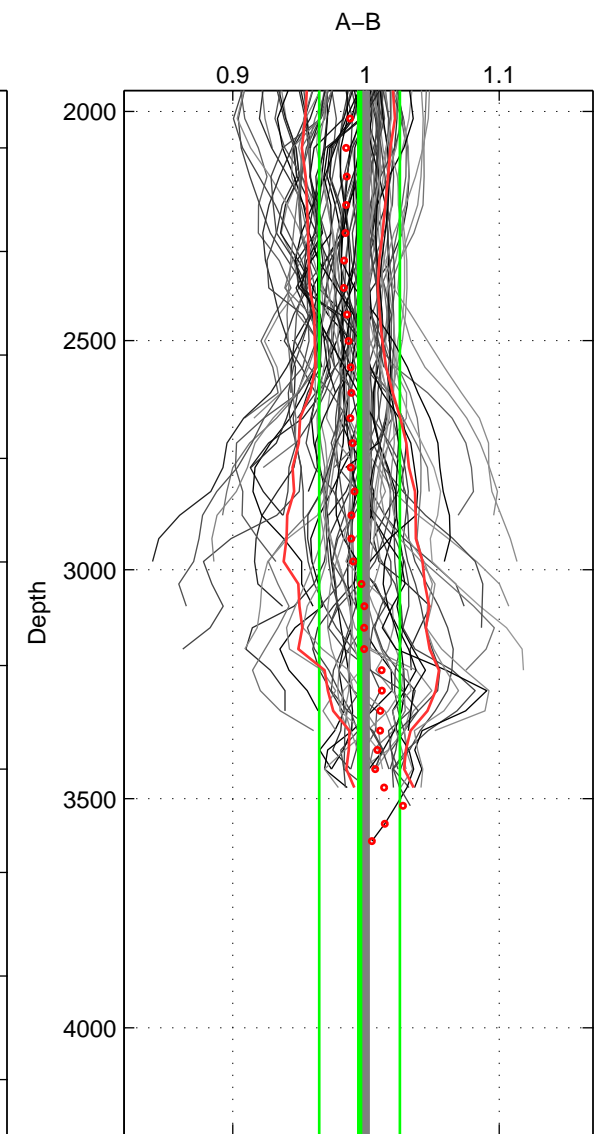

Cruise A (red). Date: May 2004 Cruisename: 195-18HU20040515

Cruise B (blue). Date: May 2008 Cruisename: 199-18HU20080520

\*\*\* "Favourite" values are means of spaces 1 2 3.

	Offset	O.StDev	Ratio	R.Stdev	Rating
SIGMA:	-0.041	0.335	0.997	0.023	4
THETA:	-0.001	0.342	0.999	0.023	4
DEPTH:	-0.068	0.459	0.995	0.030	4
FAV.:	-0.037	0.378	0.997	0.025	4

Profiles of A: 17  
 Profiles of B: 22  
 Diff profs : 95  
 WMoffset (A-B): -0.04125  
 WMoffset stdev: 0.33475  
 WMratio (A/B): 0.99662  
 WMratio stdev: 0.022567

Quality (1-5): 4

Profiles of A: 17  
 Profiles of B: 22  
 Diff profs : 95  
 WMoffset (A-B): -0.00055052  
 WMoffset stdev: 0.34185  
 WMratio (A/B): 0.99923  
 WMratio stdev: 0.023077

Quality (1-5): 4

Profiles of A: 17  
 Profiles of B: 22  
 Diff profs : 95  
 WMoffset (A-B): -0.068209  
 WMoffset stdev: 0.45856  
 WMratio (A/B): 0.99519  
 WMratio stdev: 0.030249

Quality (1-5): 4