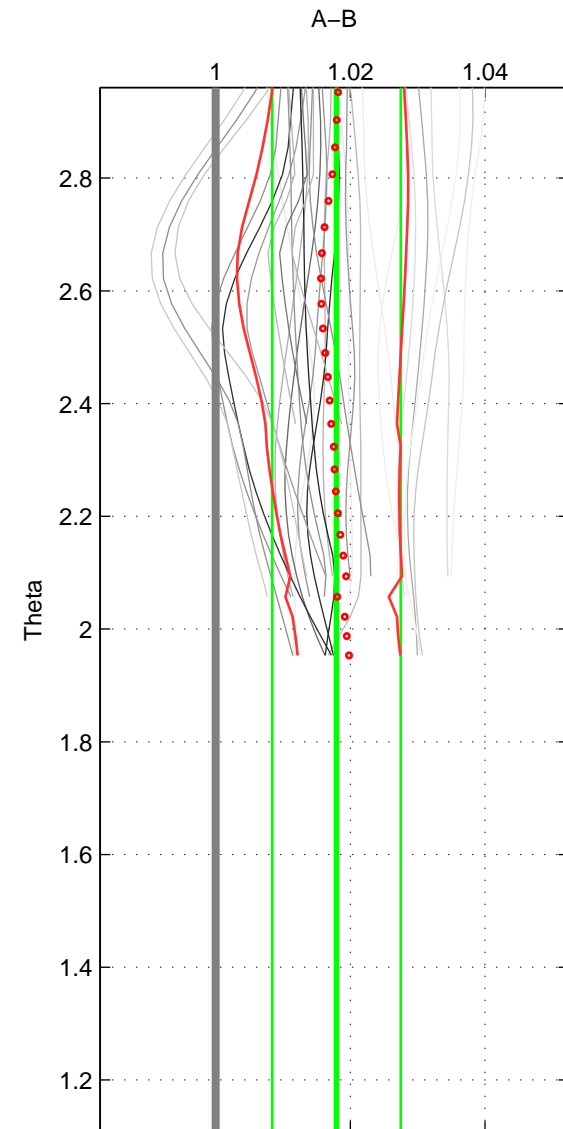

Cruise A (red). Date: Mar 1989 Cruisename: 507-32MW19890206

Cruise B (blue). Date: Nov 2002 Cruisename: 659-49UF20021031

*** "Favourite" values are means of spaces 1 2.

	Offset	O.StDev	Ratio	R.Stdev	Rating
SIGMA:	0.681	0.365	1.018	0.010	5
THETA:	0.686	0.365	1.018	0.010	5
DEPTH:	0.737	0.081	1.019	0.002	3
FAV.:	0.684	0.365	1.018	0.010	5

Profiles of A: 11
 Profiles of B: 3
 Diff profs : 29
 WMoffset (A-B): 0.68146
 WMoffset stdev: 0.36537
 WMratio (A/B): 1.0178
 WMratio stdev: 0.0095659

Quality (1-5): 5

Profiles of A: 11
 Profiles of B: 3
 Diff profs : 29
 WMoffset (A-B): 0.68628
 WMoffset stdev: 0.36473
 WMratio (A/B): 1.0179
 WMratio stdev: 0.0095489

Quality (1-5): 5

Profiles of A: 11
 Profiles of B: 3
 Diff profs : 29
 WMoffset (A-B): 0.73657
 WMoffset stdev: 0.081332
 WMratio (A/B): 1.0193
 WMratio stdev: 0.0022534

Quality (1-5): 3

Please note that statistics are bad.