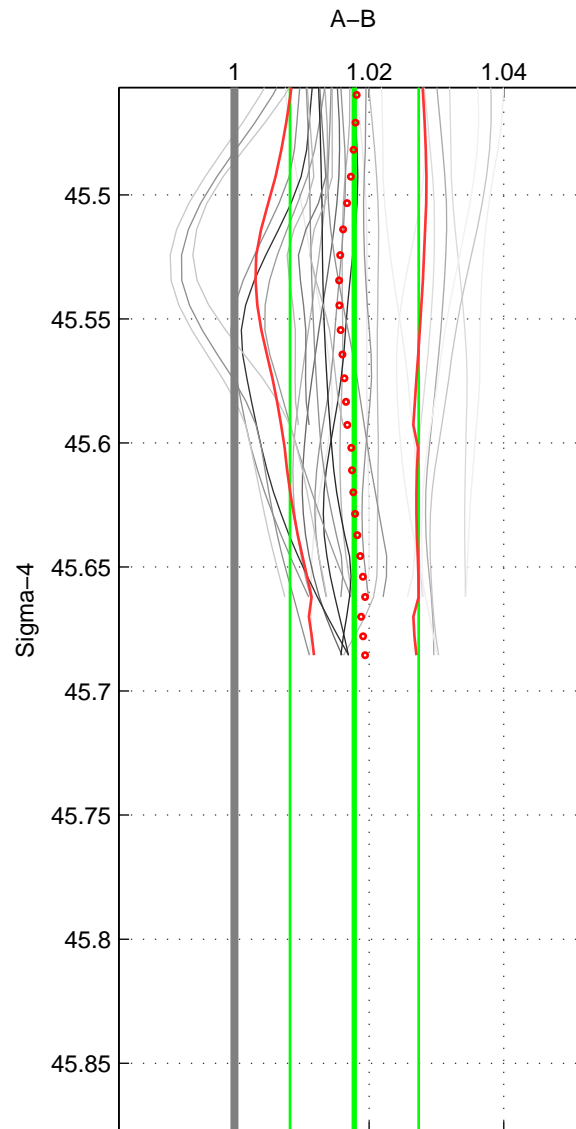

Cruise A (red). Date: Mar 1989 Cruisename: 507-32MW19890206

Cruise B (blue). Date: Nov 2002 Cruisename: 659-49UF20021031

*** "Favourite" values are means of spaces 1 2.

	Offset	O.StDev	Ratio	R.Stdev	Rating
SIGMA:	0.681	0.365	1.018	0.010	5
THETA:	0.686	0.365	1.018	0.010	5
DEPTH:	0.737	0.081	1.019	0.002	3
FAV.:	0.684	0.365	1.018	0.010	5

Profiles of A: 11
 Profiles of B: 3
 Diff profs : 29
 WMoffset (A-B): 0.68146
 WMoffset stdev: 0.36537
 WMratio (A/B): 1.0178
 WMratio stdev: 0.0095659

Quality (1-5): 5

Profiles of A: 11
 Profiles of B: 3
 Diff profs : 29
 WMoffset (A-B): 0.68628
 WMoffset stdev: 0.36473
 WMratio (A/B): 1.0179
 WMratio stdev: 0.0095489

Quality (1-5): 5

Profiles of A: 11
 Profiles of B: 3
 Diff profs : 29
 WMoffset (A-B): 0.73657
 WMoffset stdev: 0.081332
 WMratio (A/B): 1.0193
 WMratio stdev: 0.0022534

Quality (1-5): 3

Please note that statistics are bad.