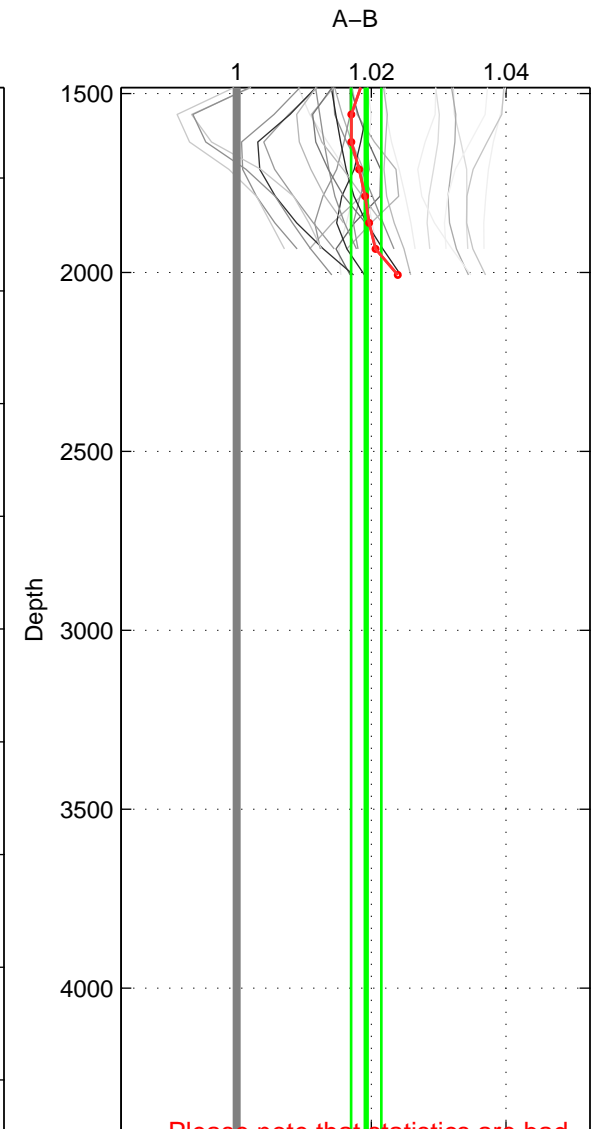

Cruise A (red). Date: Mar 1989 Cruisename: 507-32MW19890206

Cruise B (blue). Date: Nov 2002 Cruisename: 659-49UF20021031

*** "Favourite" values are means of spaces 1 2.

	Offset	O.StDev	Ratio	R.Stdev	Rating
SIGMA:	0.681	0.365	1.018	0.010	5
THETA:	0.686	0.365	1.018	0.010	5
DEPTH:	0.737	0.081	1.019	0.002	3
FAV.:	0.684	0.365	1.018	0.010	5

Profiles of A: 11
 Profiles of B: 3
 Diff profs : 29
 WMoffset (A-B): 0.68146
 WMoffset stdev: 0.36537
 WMratio (A/B): 1.0178
 WMratio stdev: 0.0095659

Quality (1-5): 5

Profiles of A: 11
 Profiles of B: 3
 Diff profs : 29
 WMoffset (A-B): 0.68628
 WMoffset stdev: 0.36473
 WMratio (A/B): 1.0179
 WMratio stdev: 0.0095489

Quality (1-5): 5

Profiles of A: 11
 Profiles of B: 3
 Diff profs : 29
 WMoffset (A-B): 0.73657
 WMoffset stdev: 0.081332
 WMratio (A/B): 1.0193
 WMratio stdev: 0.0022534

Quality (1-5): 3

Please note that statistics are bad.