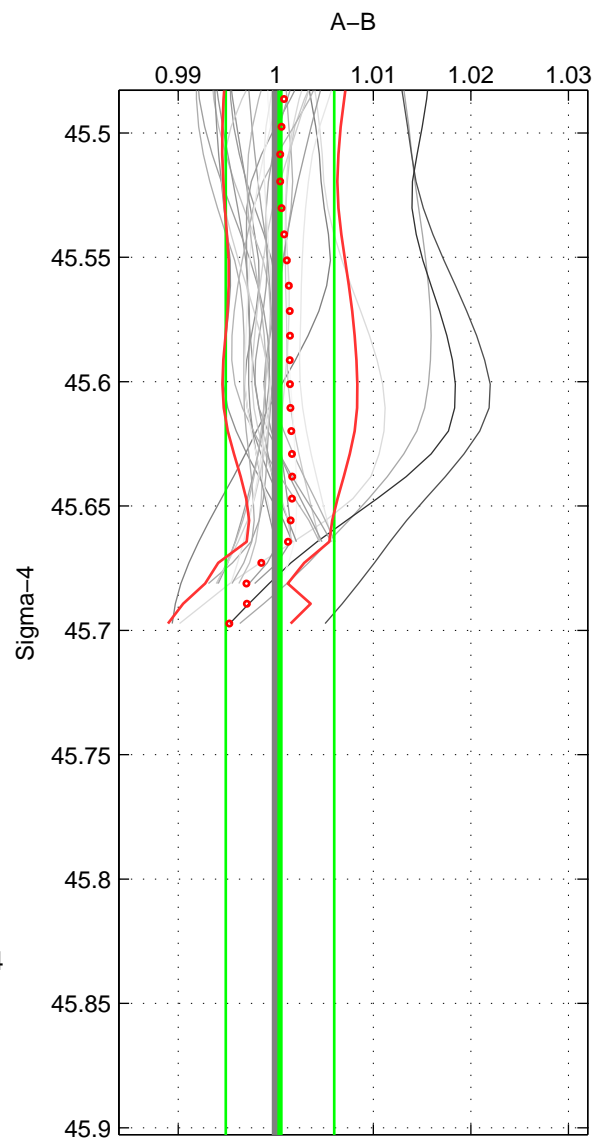

Cruise A (red). Date: Jun 2005 Cruisename: 605-49NZ20050525
 Cruise B (blue). Date: Feb 2004 Cruisename: 702-49UP20040114

*** "Favourite" values are means of spaces 1 2.

	Offset	O.StDev	Ratio	R.Stdev	Rating
SIGMA:	0.019	0.223	1.000	0.006	4
THETA:	0.028	0.226	1.001	0.006	4
DEPTH:	0.074	0.021	1.002	0.001	3
FAV.:	0.023	0.225	1.001	0.006	4

Profiles of A: 18
 Profiles of B: 3
 Diff profs : 27
 WMoffset (A-B): 0.019117
 WMoffset stdev: 0.2229
 WMratio (A/B): 1.0004
 WMratio stdev: 0.005565

Quality (1-5): 4

Profiles of A: 18
 Profiles of B: 3
 Diff profs : 27
 WMoffset (A-B): 0.027513
 WMoffset stdev: 0.22645
 WMratio (A/B): 1.0006
 WMratio stdev: 0.0055948

Quality (1-5): 4

Profiles of A: 18
 Profiles of B: 3
 Diff profs : 27
 WMoffset (A-B): 0.074393
 WMoffset stdev: 0.021425
 WMratio (A/B): 1.0018
 WMratio stdev: 0.0005225

Quality (1-5): 3

Please note that statistics are bad.