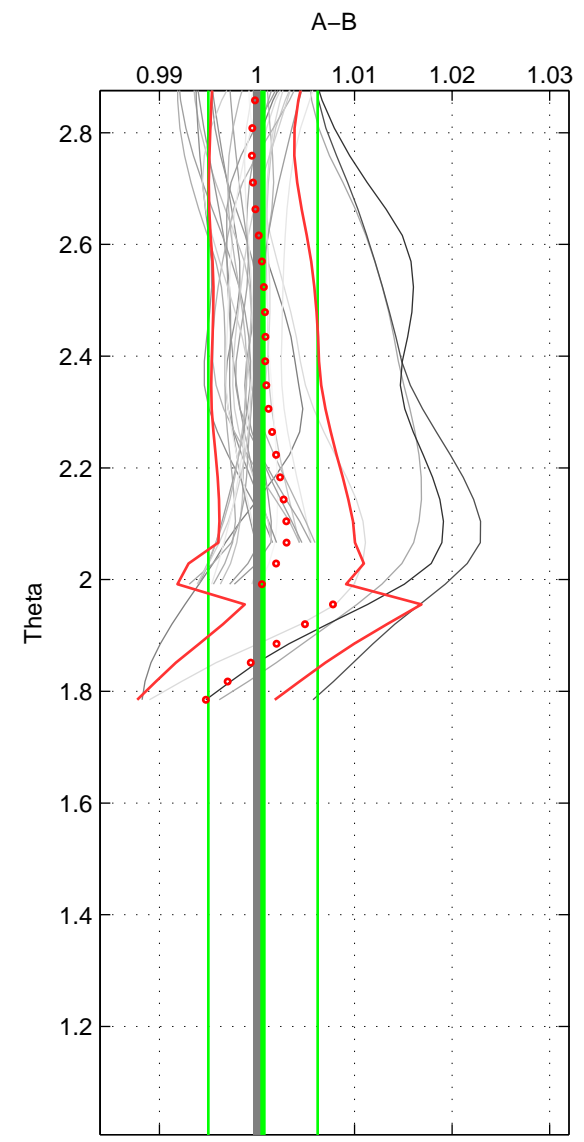

Cruise A (red). Date: Jun 2005 Cruisename: 605-49NZ20050525
 Cruise B (blue). Date: Feb 2004 Cruisename: 702-49UP20040114

*** "Favourite" values are means of spaces 1 2.

	Offset	O.StDev	Ratio	R.Stdev	Rating
SIGMA:	0.019	0.223	1.000	0.006	4
THETA:	0.028	0.226	1.001	0.006	4
DEPTH:	0.074	0.021	1.002	0.001	3
FAV.:	0.023	0.225	1.001	0.006	4

Profiles of A: 18
 Profiles of B: 3
 Diff profs : 27
 WMoffset (A-B): 0.019117
 WMoffset stdev: 0.2229
 WMratio (A/B): 1.0004
 WMratio stdev: 0.005565

Quality (1-5): 4

Profiles of A: 18
 Profiles of B: 3
 Diff profs : 27
 WMoffset (A-B): 0.027513
 WMoffset stdev: 0.22645
 WMratio (A/B): 1.0006
 WMratio stdev: 0.0055948

Quality (1-5): 4

Profiles of A: 18
 Profiles of B: 3
 Diff profs : 27
 WMoffset (A-B): 0.074393
 WMoffset stdev: 0.021425
 WMratio (A/B): 1.0018
 WMratio stdev: 0.0005225

Quality (1-5): 3

Please note that statistics are bad.