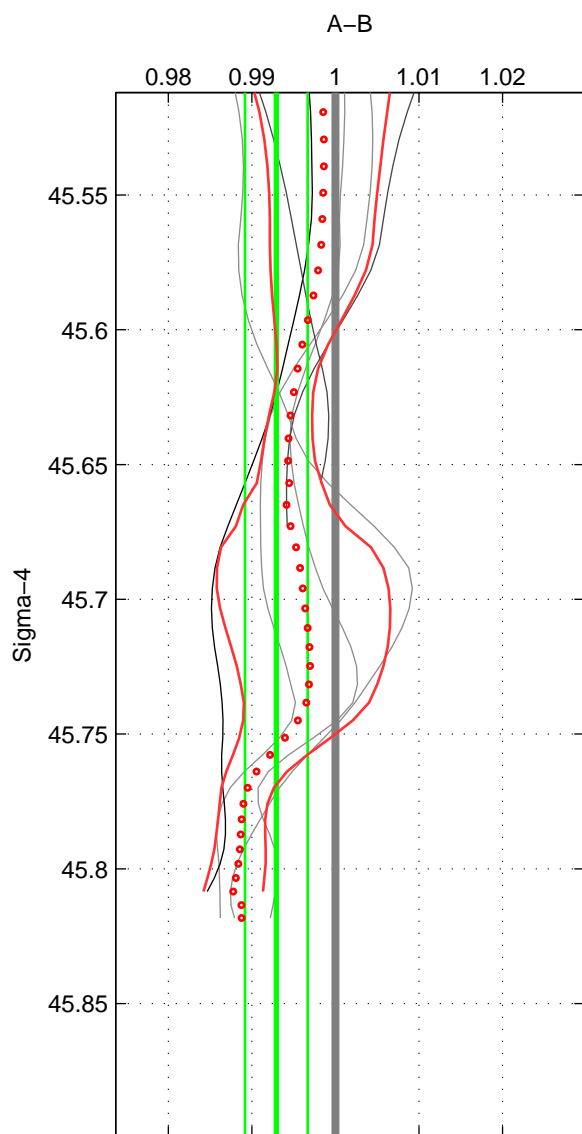

Cruise A (red). Date: Sep 1995 Cruisename: 549-49HG19950807

Cruise B (blue). Date: Jun 2001 Cruisename: 591-49NZ20010604

\*\*\* "Favourite" values are means of spaces 1 2 3.

	Offset	O.StDev	Ratio	R.Stdev	Rating
SIGMA:	-0.289	0.153	0.993	0.004	3
THETA:	-0.241	0.197	0.994	0.005	3
DEPTH:	-0.180	0.403	0.996	0.010	3
FAV. :	-0.237	0.251	0.994	0.006	3

Profiles of A: 3  
 Profiles of B: 6  
 Diff profs : 6  
 WMoffset (A-B): -0.28901  
 WMoffset stdev: 0.15291  
 WMratio (A/B): 0.99293  
 WMratio stdev: 0.0037496

Quality (1-5): 3

Profiles of A: 3  
 Profiles of B: 6  
 Diff profs : 6  
 WMoffset (A-B): -0.24135  
 WMoffset stdev: 0.19687  
 WMratio (A/B): 0.9942  
 WMratio stdev: 0.0048591

Quality (1-5): 3

Profiles of A: 3  
 Profiles of B: 6  
 Diff profs : 6  
 WMoffset (A-B): -0.17999  
 WMoffset stdev: 0.40265  
 WMratio (A/B): 0.99564  
 WMratio stdev: 0.010137

Quality (1-5): 3