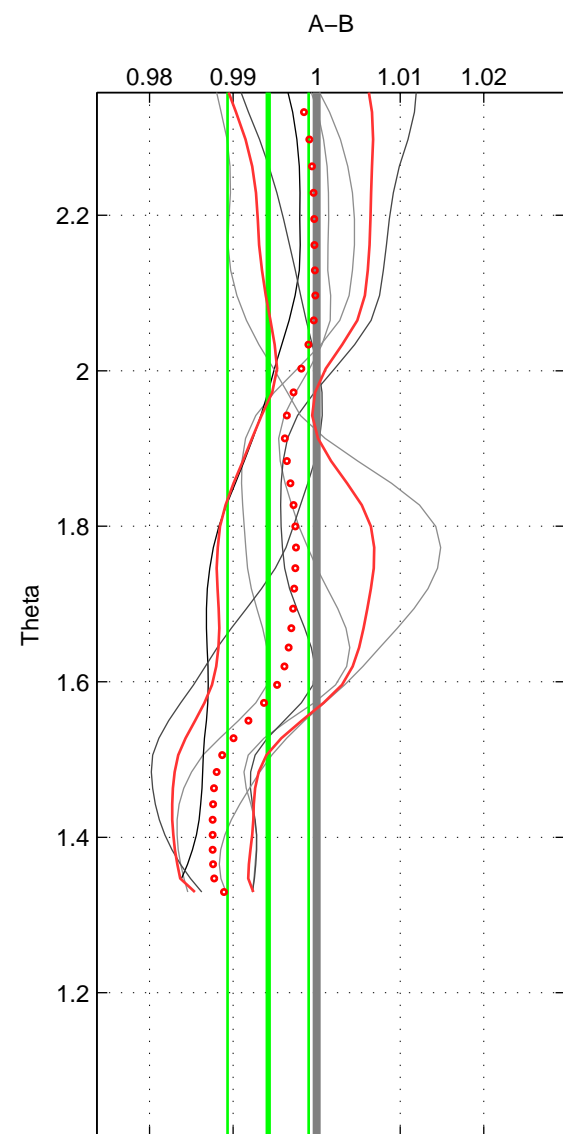

Cruise A (red). Date: Sep 1995 Cruisename: 549-49HG19950807

Cruise B (blue). Date: Jun 2001 Cruisename: 591-49NZ20010604

\*\*\* "Favourite" values are means of spaces 1 2 3.

	Offset	O.StDev	Ratio	R.Stdev	Rating
SIGMA:	-0.289	0.153	0.993	0.004	3
THETA:	-0.241	0.197	0.994	0.005	3
DEPTH:	-0.180	0.403	0.996	0.010	3
FAV. :	-0.237	0.251	0.994	0.006	3

Profiles of A: 3  
 Profiles of B: 6  
 Diff profs : 6  
 WMoffset (A-B): -0.28901  
 WMoffset stdev: 0.15291  
 WMratio (A/B): 0.99293  
 WMratio stdev: 0.0037496

Quality (1-5): 3

Profiles of A: 3  
 Profiles of B: 6  
 Diff profs : 6  
 WMoffset (A-B): -0.24135  
 WMoffset stdev: 0.19687  
 WMratio (A/B): 0.9942  
 WMratio stdev: 0.0048591

Quality (1-5): 3

Profiles of A: 3  
 Profiles of B: 6  
 Diff profs : 6  
 WMoffset (A-B): -0.17999  
 WMoffset stdev: 0.40265  
 WMratio (A/B): 0.99564  
 WMratio stdev: 0.010137

Quality (1-5): 3