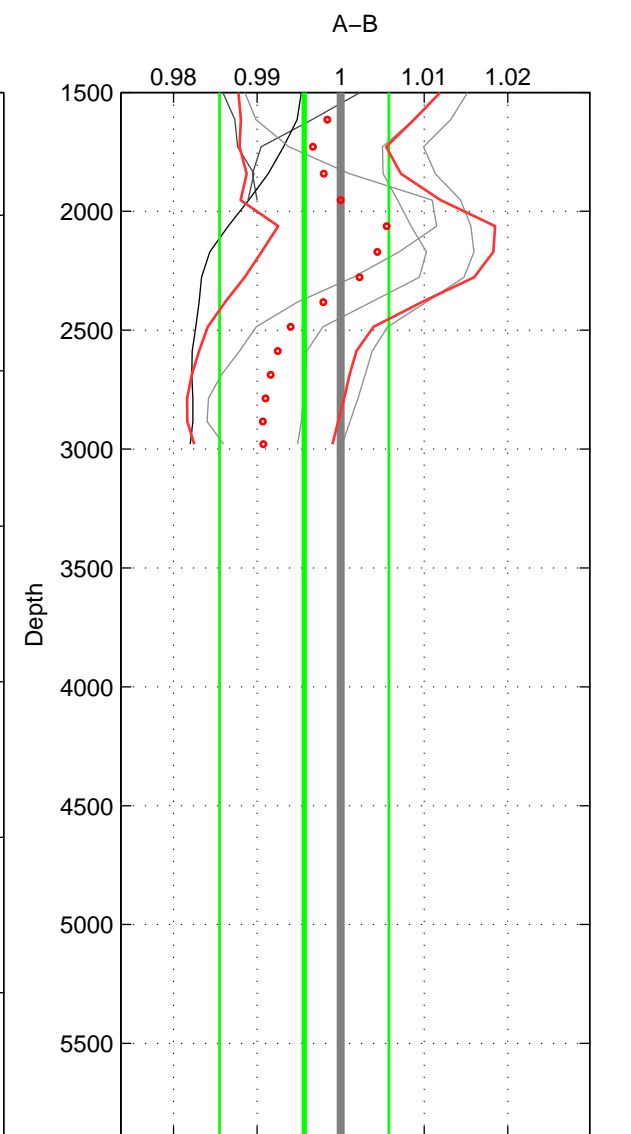

Cruise A (red). Date: Sep 1995 Cruisename: 549-49HG19950807

Cruise B (blue). Date: Jun 2001 Cruisename: 591-49NZ20010604

\*\*\* "Favourite" values are means of spaces 1 2 3.

	Offset	O.StDev	Ratio	R.Stdev	Rating
SIGMA:	-0.289	0.153	0.993	0.004	3
THETA:	-0.241	0.197	0.994	0.005	3
DEPTH:	-0.180	0.403	0.996	0.010	3
FAV. :	-0.237	0.251	0.994	0.006	3

Profiles of A: 3  
 Profiles of B: 6  
 Diff profs : 6  
 WMoffset (A-B): -0.28901  
 WMoffset stdev: 0.15291  
 WMratio (A/B): 0.99293  
 WMratio stdev: 0.0037496

Quality (1-5): 3

Profiles of A: 3  
 Profiles of B: 6  
 Diff profs : 6  
 WMoffset (A-B): -0.24135  
 WMoffset stdev: 0.19687  
 WMratio (A/B): 0.9942  
 WMratio stdev: 0.0048591

Quality (1-5): 3

Profiles of A: 3  
 Profiles of B: 6  
 Diff profs : 6  
 WMoffset (A-B): -0.17999  
 WMoffset stdev: 0.40265  
 WMratio (A/B): 0.99564  
 WMratio stdev: 0.010137

Quality (1-5): 3