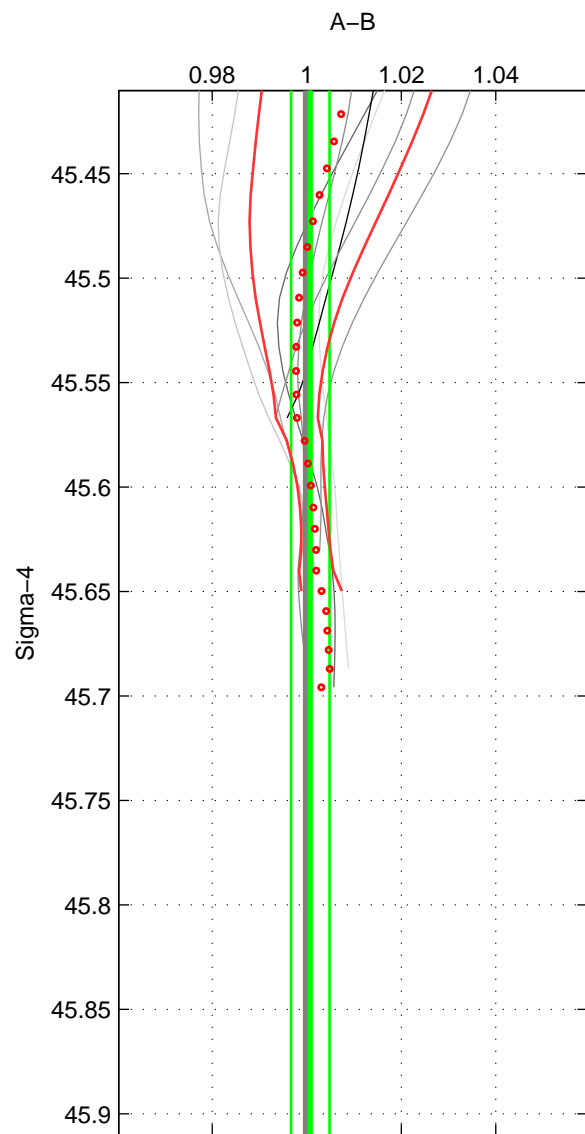

Cruise A (red). Date: Jul 2005 Cruisename: 669-49UF20050615
 Cruise B (blue). Date: Nov 2001 Cruisename: 695-49UP20011010

*** "Favourite" values are those of space 2.

	Offset	O.StDev	Ratio	R.Stdev	Rating
SIGMA:	0.031	0.168	1.001	0.004	4
THETA:	0.090	0.184	1.002	0.005	5
DEPTH:	0.197	0.161	1.005	0.004	3
FAV. :	0.090	0.184	1.002	0.005	5

Profiles of A: 26
 Profiles of B: 3
 Diff profs : 9
 WMoffset (A-B): 0.030905
 WMoffset stdev: 0.16829
 WMratio (A/B): 1.0007
 WMratio stdev: 0.0040654

Quality (1-5): 4

Profiles of A: 26
 Profiles of B: 16
 Diff profs : 25
 WMoffset (A-B): 0.089704
 WMoffset stdev: 0.18353
 WMratio (A/B): 1.0022
 WMratio stdev: 0.004522

Quality (1-5): 5

Profiles of A: 26
 Profiles of B: 16
 Diff profs : 25
 WMoffset (A-B): 0.19737
 WMoffset stdev: 0.16098
 WMratio (A/B): 1.0049
 WMratio stdev: 0.0040161

Quality (1-5): 3

Please note that statistics are bad.