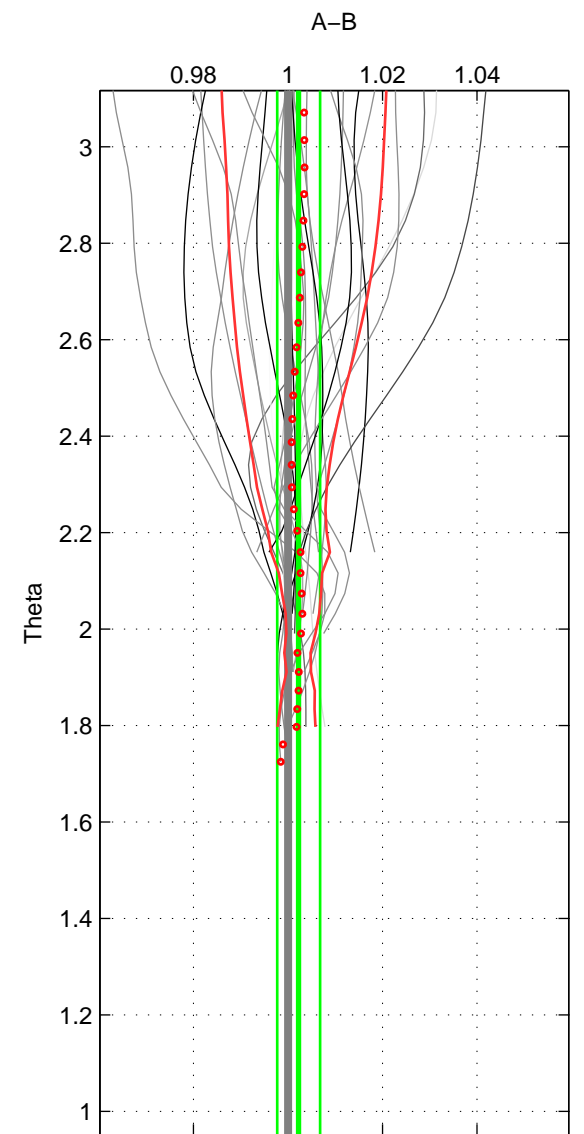

Cruise A (red). Date: Jul 2005 Cruisename: 669-49UF20050615
 Cruise B (blue). Date: Nov 2001 Cruisename: 695-49UP20011010

*** "Favourite" values are those of space 2.

	Offset	O.StDev	Ratio	R.Stdev	Rating
SIGMA:	0.031	0.168	1.001	0.004	4
THETA:	0.090	0.184	1.002	0.005	5
DEPTH:	0.197	0.161	1.005	0.004	3
FAV. :	0.090	0.184	1.002	0.005	5

Profiles of A: 26
 Profiles of B: 3
 Diff profs : 9
 WMoffset (A-B): 0.030905
 WMoffset stdev: 0.16829
 WMratio (A/B): 1.0007
 WMratio stdev: 0.0040654

Quality (1-5): 4

Profiles of A: 26
 Profiles of B: 16
 Diff profs : 25
 WMoffset (A-B): 0.089704
 WMoffset stdev: 0.18353
 WMratio (A/B): 1.0022
 WMratio stdev: 0.004522

Quality (1-5): 5

Profiles of A: 26
 Profiles of B: 16
 Diff profs : 25
 WMoffset (A-B): 0.19737
 WMoffset stdev: 0.16098
 WMratio (A/B): 1.0049
 WMratio stdev: 0.0040161

Quality (1-5): 3

Please note that statistics are bad.