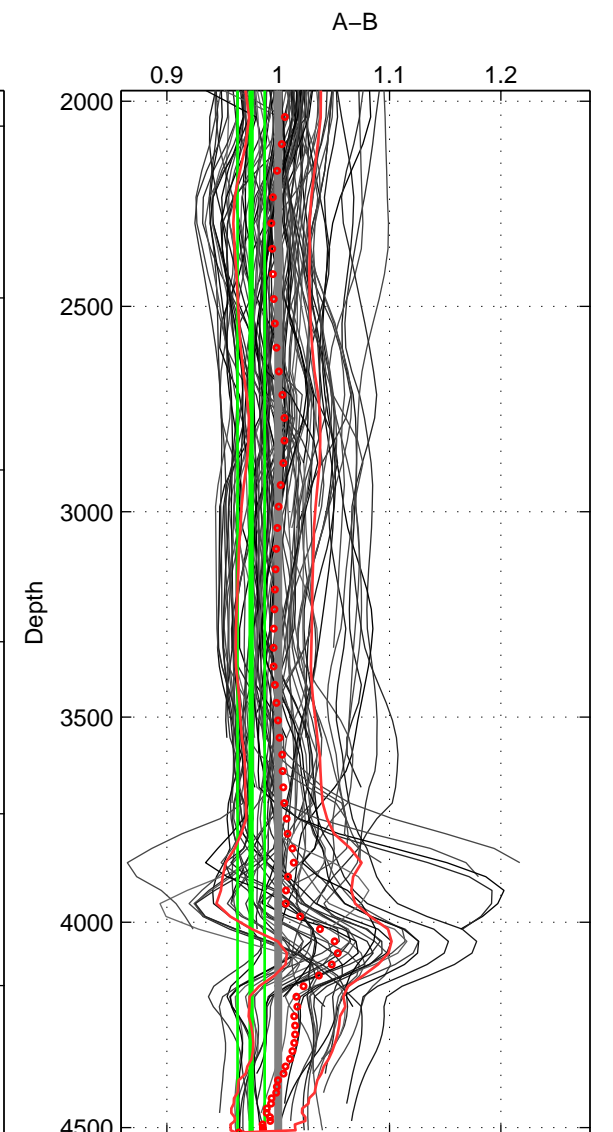

Cruise A (red). Date: Sep 1995 Cruisename: 269-35LU19950909

Cruise B (blue). Date: Aug 1999 Cruisename: 271-35TH19990712

*** "Favourite" values are means of spaces 1 2 3.

	Offset	O.StDev	Ratio	R.Stdev	Rating
SIGMA:	-0.055	0.728	0.997	0.034	5
THETA:	-0.181	0.727	0.991	0.032	5
DEPTH:	-0.562	0.385	0.976	0.012	5
FAV.:	-0.266	0.613	0.988	0.026	5

Profiles of A: 25
 Profiles of B: 32
 Diff profs : 98
 WMoffset (A-B): -0.055452
 WMoffset stdev: 0.72761
 WMratio (A/B): 0.99731
 WMratio stdev: 0.033595

Quality (1-5): 5

Profiles of A: 25
 Profiles of B: 32
 Diff profs : 98
 WMoffset (A-B): -0.1806
 WMoffset stdev: 0.72669
 WMratio (A/B): 0.99144
 WMratio stdev: 0.031813

Quality (1-5): 5

Profiles of A: 25
 Profiles of B: 32
 Diff profs : 98
 WMoffset (A-B): -0.56246
 WMoffset stdev: 0.38534
 WMratio (A/B): 0.97564
 WMratio stdev: 0.012137

Quality (1-5): 5