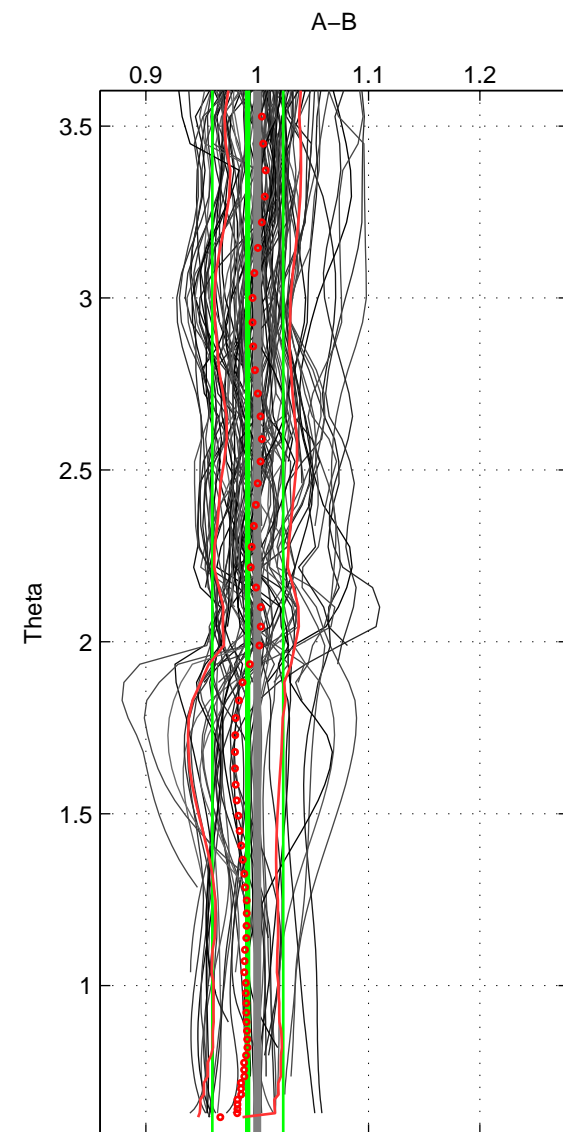

Cruise A (red). Date: Sep 1995 Cruisename: 269-35LU19950909

Cruise B (blue). Date: Aug 1999 Cruisename: 271-35TH19990712

*** "Favourite" values are means of spaces 1 2 3.

	Offset	O.StDev	Ratio	R.Stdev	Rating
SIGMA:	-0.055	0.728	0.997	0.034	5
THETA:	-0.181	0.727	0.991	0.032	5
DEPTH:	-0.562	0.385	0.976	0.012	5
FAV.:	-0.266	0.613	0.988	0.026	5

Profiles of A: 25
 Profiles of B: 32
 Diff profs : 98
 WMoffset (A-B): -0.055452
 WMoffset stdev: 0.72761
 WMratio (A/B): 0.99731
 WMratio stdev: 0.033595

Quality (1-5): 5

Profiles of A: 25
 Profiles of B: 32
 Diff profs : 98
 WMoffset (A-B): -0.1806
 WMoffset stdev: 0.72669
 WMratio (A/B): 0.99144
 WMratio stdev: 0.031813

Quality (1-5): 5

Profiles of A: 25
 Profiles of B: 32
 Diff profs : 98
 WMoffset (A-B): -0.56246
 WMoffset stdev: 0.38534
 WMratio (A/B): 0.97564
 WMratio stdev: 0.012137

Quality (1-5): 5