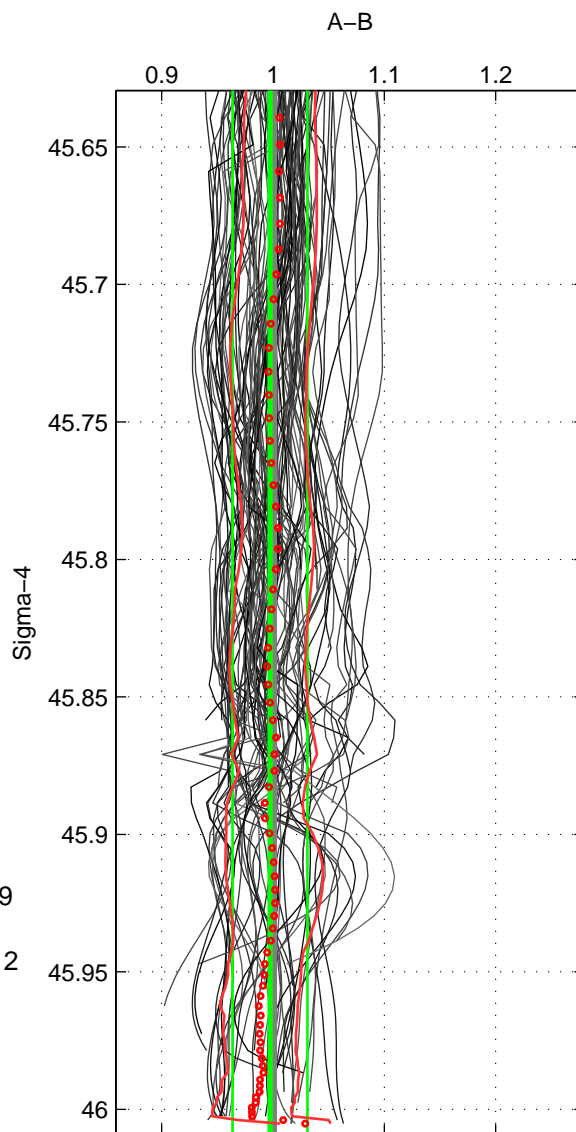

Cruise A (red). Date: Sep 1995 Cruisename: 269-35LU19950909

Cruise B (blue). Date: Aug 1999 Cruisename: 271-35TH19990712

*** "Favourite" values are means of spaces 1 2 3.

	Offset	O.StDev	Ratio	R.Stdev	Rating
SIGMA:	-0.055	0.728	0.997	0.034	5
THETA:	-0.181	0.727	0.991	0.032	5
DEPTH:	-0.562	0.385	0.976	0.012	5
FAV.:	-0.266	0.613	0.988	0.026	5

Profiles of A: 25
 Profiles of B: 32
 Diff profs : 98
 WMoffset (A-B): -0.055452
 WMoffset stdev: 0.72761
 WMratio (A/B): 0.99731
 WMratio stdev: 0.033595

Quality (1-5): 5

Profiles of A: 25
 Profiles of B: 32
 Diff profs : 98
 WMoffset (A-B): -0.1806
 WMoffset stdev: 0.72669
 WMratio (A/B): 0.99144
 WMratio stdev: 0.031813

Quality (1-5): 5

Profiles of A: 25
 Profiles of B: 32
 Diff profs : 98
 WMoffset (A-B): -0.56246
 WMoffset stdev: 0.38534
 WMratio (A/B): 0.97564
 WMratio stdev: 0.012137

Quality (1-5): 5