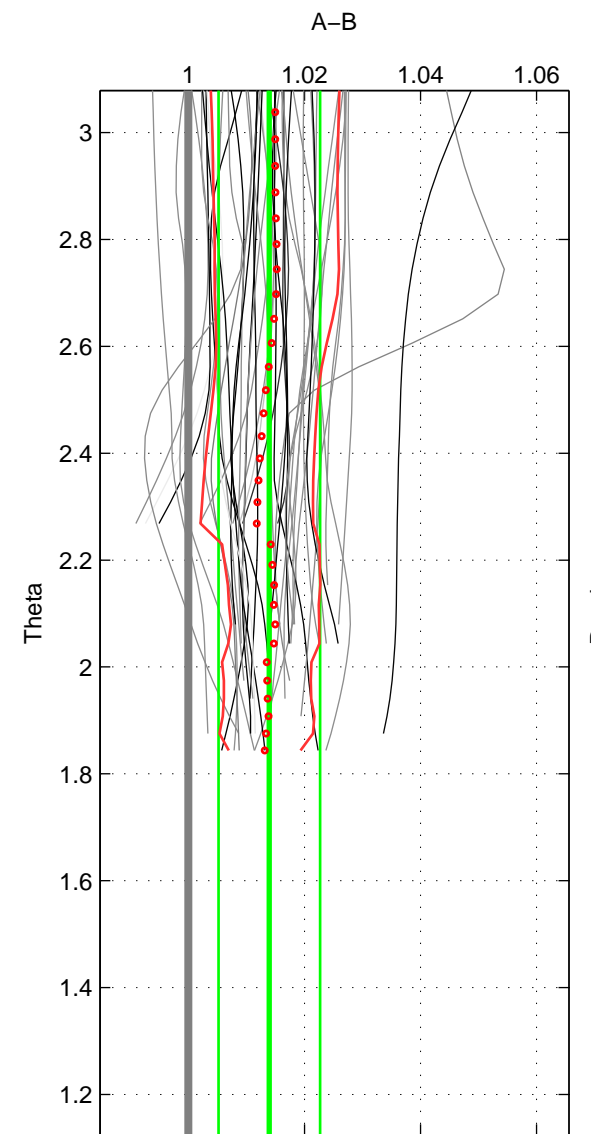

Cruise A (red). Date: Jul 2001 Cruisename: 656-49UF20010710

Cruise B (blue). Date: Nov 2000 Cruisename: 692-49UP20001105

\*\*\* "Favourite" values are means of spaces 1 2.

	Offset	O.StDev	Ratio	R.Stdev	Rating
SIGMA:	0.568	0.324	1.015	0.008	5
THETA:	0.539	0.336	1.014	0.009	5
DEPTH:	0.591	0.046	1.015	0.001	3
FAV.:	0.554	0.330	1.014	0.009	5

Profiles of A: 34  
 Profiles of B: 13  
 Diff profs : 42  
 WMoffset (A-B): 0.56833  
 WMoffset stdev: 0.32413  
 WMratio (A/B): 1.0147  
 WMratio stdev: 0.0084411

Quality (1-5): 5

Profiles of A: 34  
 Profiles of B: 13  
 Diff profs : 42  
 WMoffset (A-B): 0.5389  
 WMoffset stdev: 0.33566  
 WMratio (A/B): 1.0139  
 WMratio stdev: 0.0087417

Quality (1-5): 5

Profiles of A: 34  
 Profiles of B: 13  
 Diff profs : 42  
 WMoffset (A-B): 0.59096  
 WMoffset stdev: 0.045789  
 WMratio (A/B): 1.0153  
 WMratio stdev: 0.0012845

Quality (1-5): 3

Please note that statistics are bad.