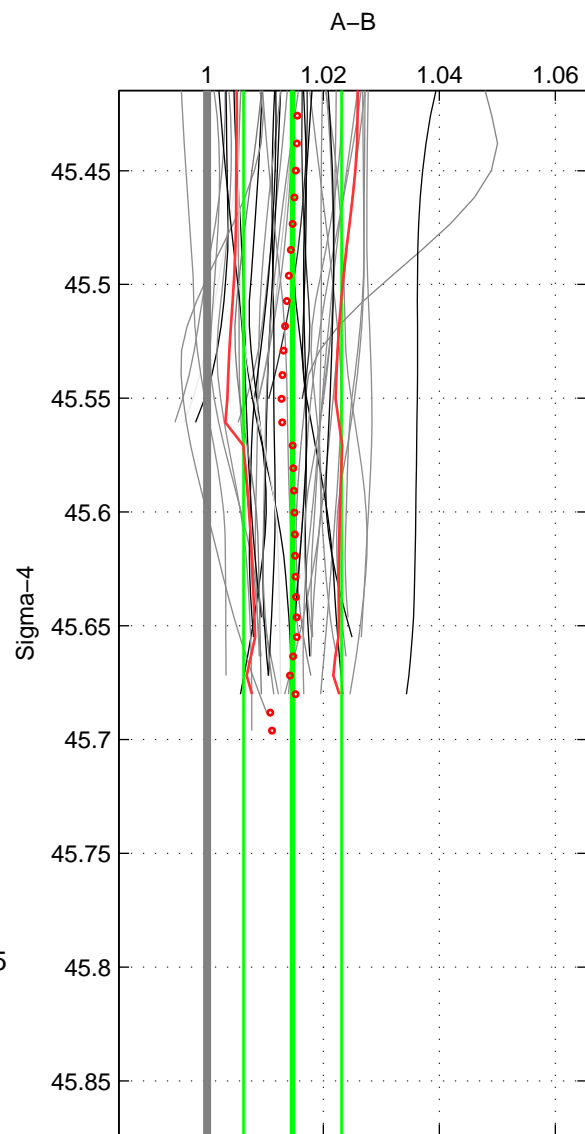

Cruise A (red). Date: Jul 2001 Cruisename: 656-49UF20010710

Cruise B (blue). Date: Nov 2000 Cruisename: 692-49UP20001105

\*\*\* "Favourite" values are means of spaces 1 2.

	Offset	O.StDev	Ratio	R.Stdev	Rating
SIGMA:	0.568	0.324	1.015	0.008	5
THETA:	0.539	0.336	1.014	0.009	5
DEPTH:	0.591	0.046	1.015	0.001	3
FAV.:	0.554	0.330	1.014	0.009	5

Profiles of A: 34  
 Profiles of B: 13  
 Diff profs : 42  
 WMoffset (A-B): 0.56833  
 WMoffset stdev: 0.32413  
 WMratio (A/B): 1.0147  
 WMratio stdev: 0.0084411

Quality (1-5): 5

Profiles of A: 34  
 Profiles of B: 13  
 Diff profs : 42  
 WMoffset (A-B): 0.5389  
 WMoffset stdev: 0.33566  
 WMratio (A/B): 1.0139  
 WMratio stdev: 0.0087417

Quality (1-5): 5

Profiles of A: 34  
 Profiles of B: 13  
 Diff profs : 42  
 WMoffset (A-B): 0.59096  
 WMoffset stdev: 0.045789  
 WMratio (A/B): 1.0153  
 WMratio stdev: 0.0012845

Quality (1-5): 3

Please note that statistics are bad.