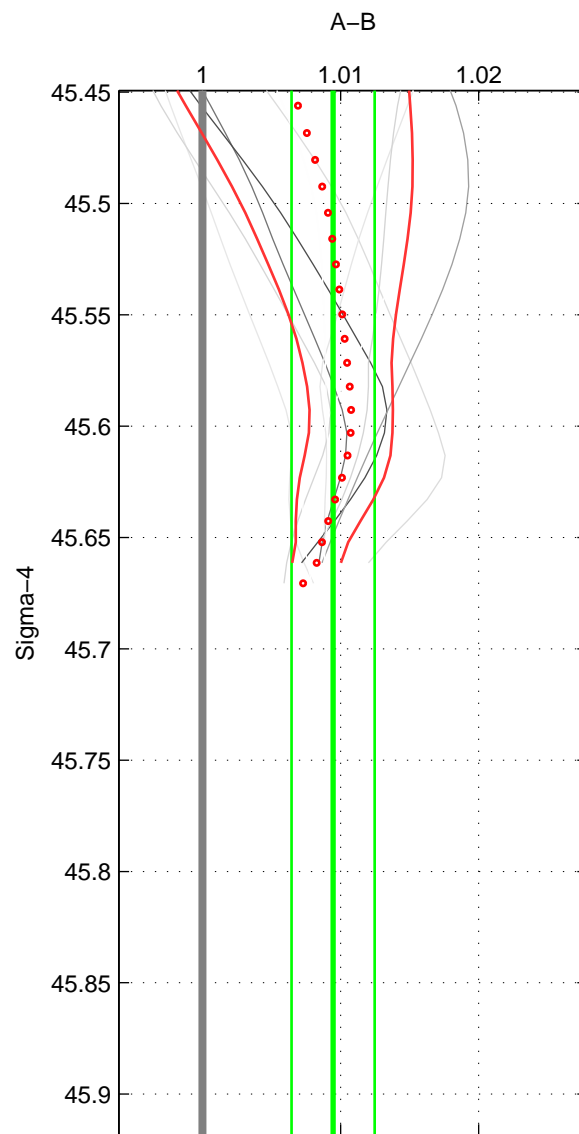

Cruise A (red). Date: Mar 1989 Cruisename: 507-32MW19890206

Cruise B (blue). Date: Feb 2008 Cruisename: 676-49UF20080117

*** "Favourite" values are means of spaces 1 2.

	Offset	O.StDev	Ratio	R.Stdev	Rating
SIGMA:	0.374	0.118	1.009	0.003	3
THETA:	0.375	0.118	1.009	0.003	3
DEPTH:	0.459	0.012	1.012	0.000	2
FAV.:	0.374	0.118	1.009	0.003	3

Profiles of A: 5
 Profiles of B: 3
 Diff profs : 10
 WMoffset (A-B): 0.37426
 WMoffset stdev: 0.11834
 WMratio (A/B): 1.0095
 WMratio stdev: 0.0030056

Quality (1-5): 3

Profiles of A: 5
 Profiles of B: 3
 Diff profs : 10
 WMoffset (A-B): 0.37457
 WMoffset stdev: 0.11818
 WMratio (A/B): 1.0095
 WMratio stdev: 0.0030031

Quality (1-5): 3

Profiles of A: 5
 Profiles of B: 3
 Diff profs : 10
 WMoffset (A-B): 0.45882
 WMoffset stdev: 0.01162
 WMratio (A/B): 1.0115
 WMratio stdev: 0.00024619

Quality (1-5): 2

Please note that statistics are bad.