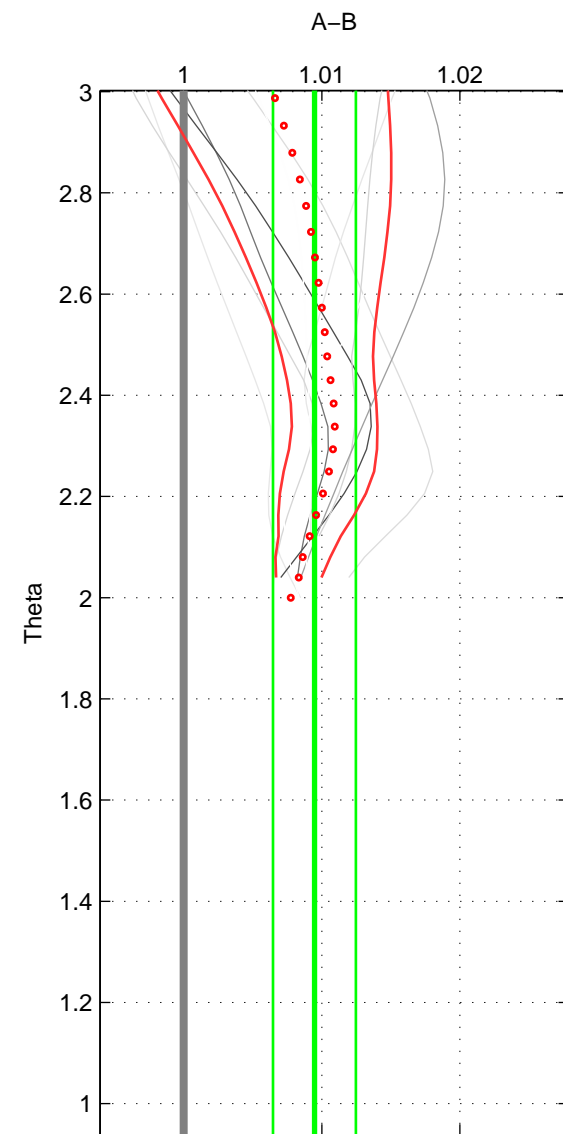

Cruise A (red). Date: Mar 1989 Cruisename: 507-32MW19890206

Cruise B (blue). Date: Feb 2008 Cruisename: 676-49UF20080117

*** "Favourite" values are means of spaces 1 2.

	Offset	O.StDev	Ratio	R.Stdev	Rating
SIGMA:	0.374	0.118	1.009	0.003	3
THETA:	0.375	0.118	1.009	0.003	3
DEPTH:	0.459	0.012	1.012	0.000	2
FAV.:	0.374	0.118	1.009	0.003	3

Profiles of A: 5
 Profiles of B: 3
 Diff profs : 10
 WMoffset (A-B): 0.37426
 WMoffset stdev: 0.11834
 WMratio (A/B): 1.0095
 WMratio stdev: 0.0030056

Quality (1-5): 3

Profiles of A: 5
 Profiles of B: 3
 Diff profs : 10
 WMoffset (A-B): 0.37457
 WMoffset stdev: 0.11818
 WMratio (A/B): 1.0095
 WMratio stdev: 0.0030031

Quality (1-5): 3

Profiles of A: 5
 Profiles of B: 3
 Diff profs : 10
 WMoffset (A-B): 0.45882
 WMoffset stdev: 0.01162
 WMratio (A/B): 1.0115
 WMratio stdev: 0.00024619

Quality (1-5): 2

Please note that statistics are bad.