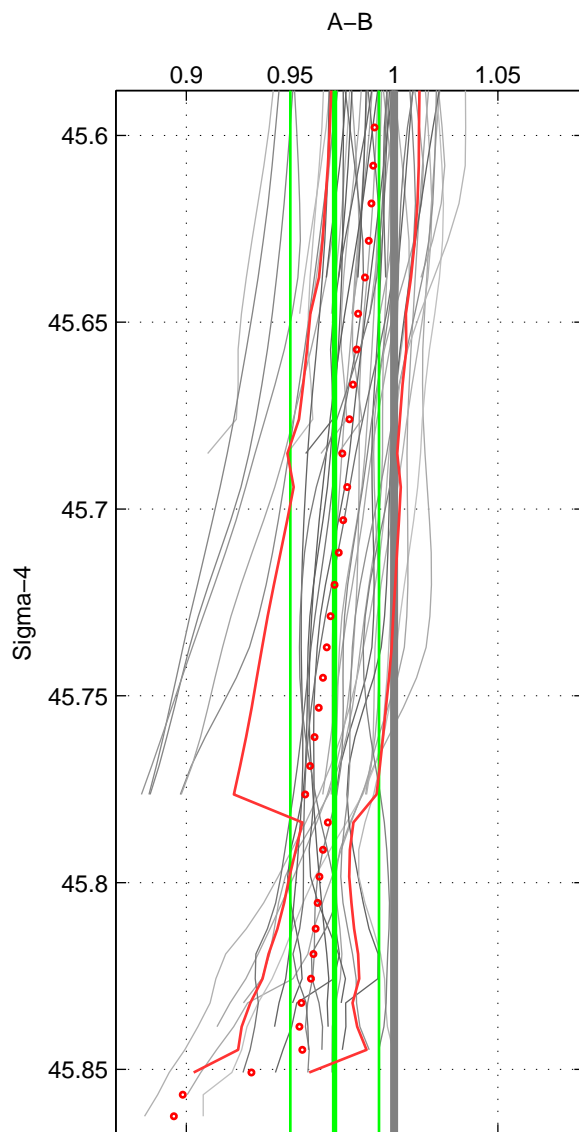

Cruise A (red). Date: May 1993 Cruisename: 204-29CS19930510

Cruise B (blue). Date: Jun 2010 Cruisename: 277-35TH20100608

*** "Favourite" values are means of spaces 1 2.

	Offset	O.StDev	Ratio	R.Stdev	Rating
SIGMA:	-0.557	0.433	0.971	0.021	5
THETA:	-0.289	0.377	0.985	0.019	5
DEPTH:	-0.143	0.498	0.993	0.025	4
FAV. :	-0.423	0.405	0.978	0.020	5

Profiles of A: 7
 Profiles of B: 9
 Diff profs : 48
 WMoffset (A-B): -0.55659
 WMoffset stdev: 0.43257
 WMratio (A/B): 0.9714
 WMratio stdev: 0.021353

Quality (1-5): 5

Profiles of A: 7
 Profiles of B: 9
 Diff profs : 48
 WMoffset (A-B): -0.28894
 WMoffset stdev: 0.37665
 WMratio (A/B): 0.98531
 WMratio stdev: 0.018781

Quality (1-5): 5

Profiles of A: 14
 Profiles of B: 9
 Diff profs : 100
 WMoffset (A-B): -0.14268
 WMoffset stdev: 0.49783
 WMratio (A/B): 0.99294
 WMratio stdev: 0.025205

Quality (1-5): 4