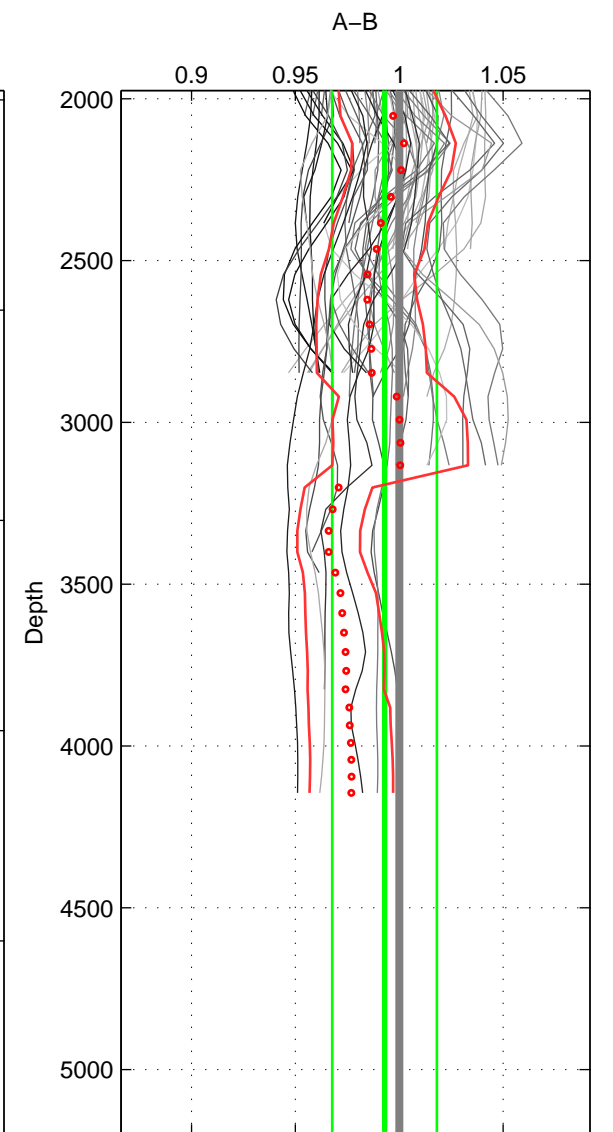

Cruise A (red). Date: May 1993 Cruisename: 204-29CS19930510

Cruise B (blue). Date: Jun 2010 Cruisename: 277-35TH20100608

*** "Favourite" values are means of spaces 1 2.

	Offset	O.StDev	Ratio	R.Stdev	Rating
SIGMA:	-0.557	0.433	0.971	0.021	5
THETA:	-0.289	0.377	0.985	0.019	5
DEPTH:	-0.143	0.498	0.993	0.025	4
FAV. :	-0.423	0.405	0.978	0.020	5

Profiles of A: 7
 Profiles of B: 9
 Diff profs : 48
 WMoffset (A-B): -0.55659
 WMoffset stdev: 0.43257
 WMratio (A/B): 0.9714
 WMratio stdev: 0.021353

Quality (1-5): 5

Profiles of A: 7
 Profiles of B: 9
 Diff profs : 48
 WMoffset (A-B): -0.28894
 WMoffset stdev: 0.37665
 WMratio (A/B): 0.98531
 WMratio stdev: 0.018781

Quality (1-5): 5

Profiles of A: 14
 Profiles of B: 9
 Diff profs : 100
 WMoffset (A-B): -0.14268
 WMoffset stdev: 0.49783
 WMratio (A/B): 0.99294
 WMratio stdev: 0.025205

Quality (1-5): 4