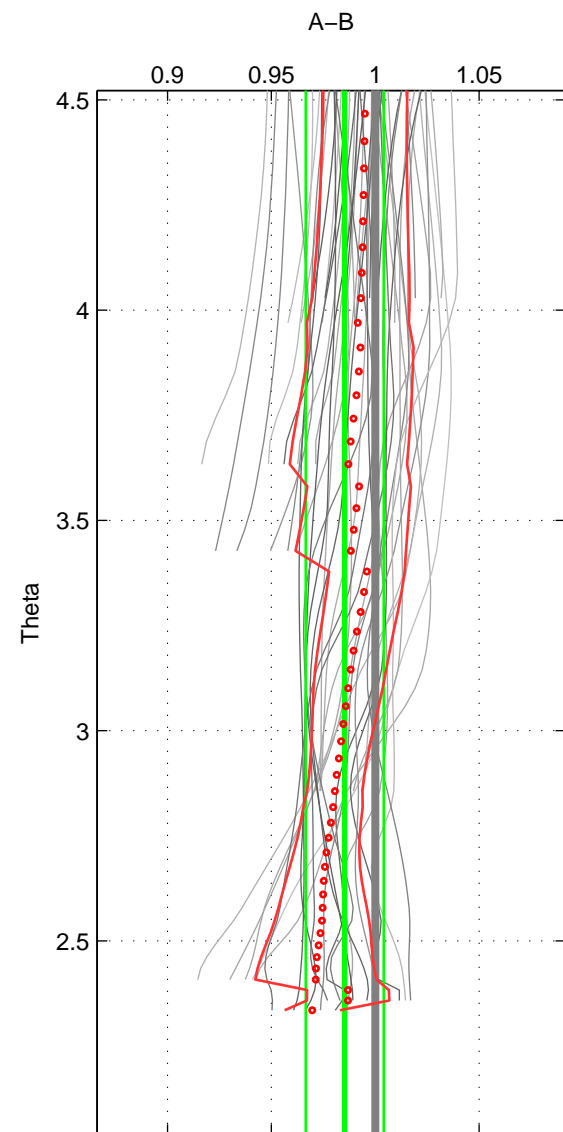

Cruise A (red). Date: May 1993 Cruisename: 204-29CS19930510

Cruise B (blue). Date: Jun 2010 Cruisename: 277-35TH20100608

*** "Favourite" values are means of spaces 1 2.

	Offset	O.StDev	Ratio	R.Stdev	Rating
SIGMA:	-0.557	0.433	0.971	0.021	5
THETA:	-0.289	0.377	0.985	0.019	5
DEPTH:	-0.143	0.498	0.993	0.025	4
FAV. :	-0.423	0.405	0.978	0.020	5

Profiles of A: 7
 Profiles of B: 9
 Diff profs : 48
 WMoffset (A-B): -0.55659
 WMoffset stdev: 0.43257
 WMratio (A/B): 0.9714
 WMratio stdev: 0.021353

Quality (1-5): 5

Profiles of A: 7
 Profiles of B: 9
 Diff profs : 48
 WMoffset (A-B): -0.28894
 WMoffset stdev: 0.37665
 WMratio (A/B): 0.98531
 WMratio stdev: 0.018781

Quality (1-5): 5

Profiles of A: 14
 Profiles of B: 9
 Diff profs : 100
 WMoffset (A-B): -0.14268
 WMoffset stdev: 0.49783
 WMratio (A/B): 0.99294
 WMratio stdev: 0.025205

Quality (1-5): 4