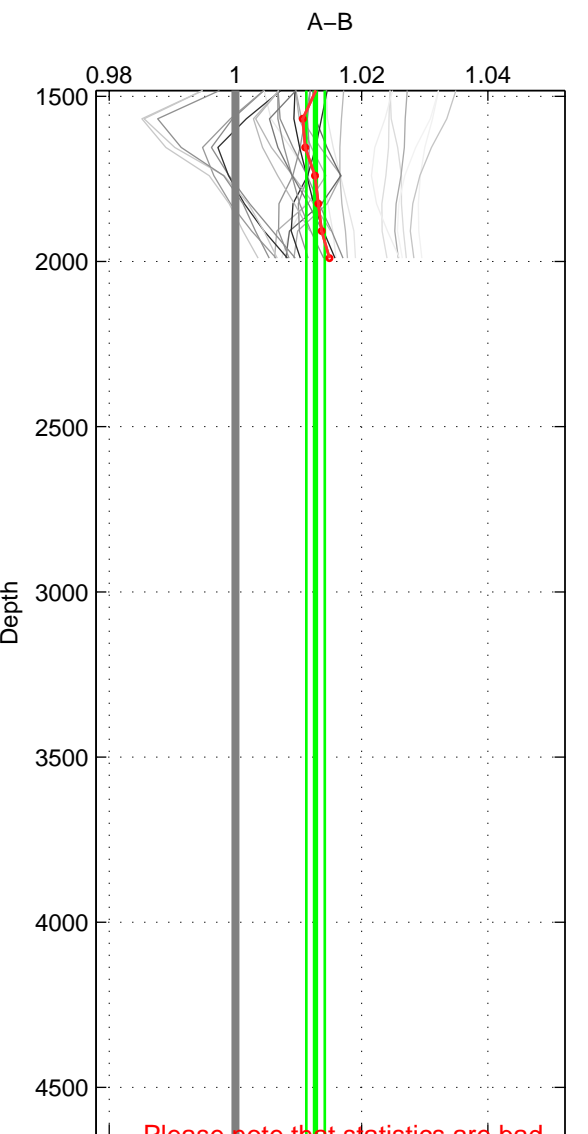

Cruise A (red). Date: Mar 1989 Cruisename: 507-32MW19890206

Cruise B (blue). Date: Feb 2007 Cruisename: 673-49UF20070117

*** "Favourite" values are those of space 2.

	Offset	O.StDev	Ratio	R.Stdev	Rating
SIGMA:	0.461	0.372	1.012	0.010	4
THETA:	0.568	0.341	1.015	0.009	5
DEPTH:	0.489	0.054	1.013	0.001	3
FAV.:	0.568	0.341	1.015	0.009	5

Profiles of A: 14
 Profiles of B: 3
 Diff profs : 29
 WMoffset (A-B): 0.46092
 WMoffset stdev: 0.37227
 WMratio (A/B): 1.012
 WMratio stdev: 0.0096692

Quality (1-5): 4

Profiles of A: 14
 Profiles of B: 3
 Diff profs : 29
 WMoffset (A-B): 0.56755
 WMoffset stdev: 0.34066
 WMratio (A/B): 1.0151
 WMratio stdev: 0.0090515

Quality (1-5): 5

Profiles of A: 14
 Profiles of B: 3
 Diff profs : 29
 WMoffset (A-B): 0.48851
 WMoffset stdev: 0.053976
 WMratio (A/B): 1.0127
 WMratio stdev: 0.0014627

Quality (1-5): 3

Please note that statistics are bad.