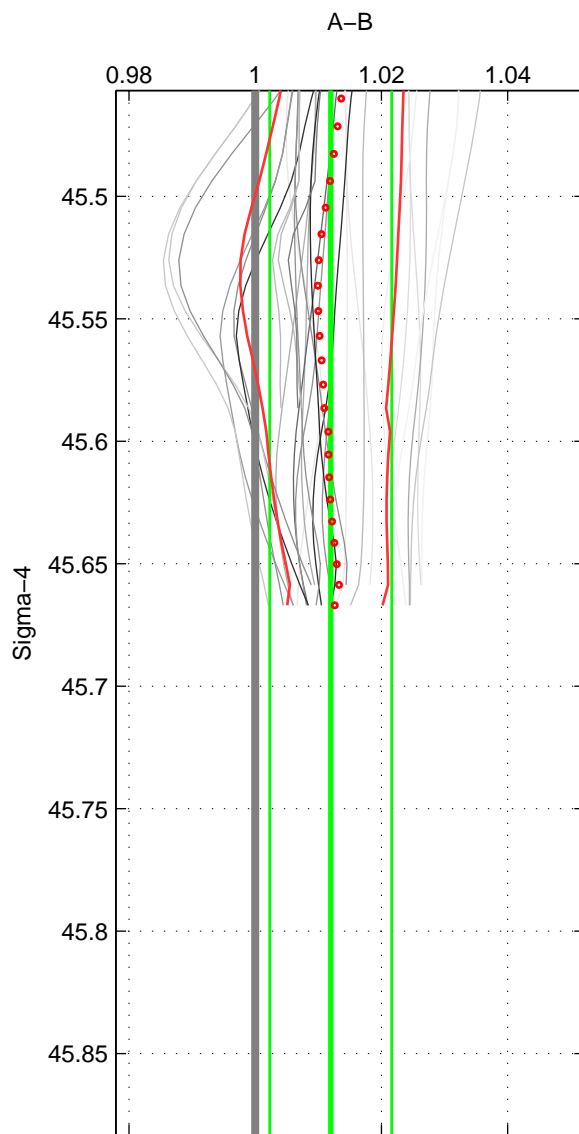

Cruise A (red). Date: Mar 1989 Cruisename: 507-32MW19890206

Cruise B (blue). Date: Feb 2007 Cruisename: 673-49UF20070117

*** "Favourite" values are those of space 2.

	Offset	O.StDev	Ratio	R.Stdev	Rating
SIGMA:	0.461	0.372	1.012	0.010	4
THETA:	0.568	0.341	1.015	0.009	5
DEPTH:	0.489	0.054	1.013	0.001	3
FAV.:	0.568	0.341	1.015	0.009	5

Profiles of A: 14
 Profiles of B: 3
 Diff profs : 29
 WMoffset (A-B): 0.46092
 WMoffset stdev: 0.37227
 WMratio (A/B): 1.012
 WMratio stdev: 0.0096692

Quality (1-5): 4

Profiles of A: 14
 Profiles of B: 3
 Diff profs : 29
 WMoffset (A-B): 0.56755
 WMoffset stdev: 0.34066
 WMratio (A/B): 1.0151
 WMratio stdev: 0.0090515

Quality (1-5): 5

Profiles of A: 14
 Profiles of B: 3
 Diff profs : 29
 WMoffset (A-B): 0.48851
 WMoffset stdev: 0.053976
 WMratio (A/B): 1.0127
 WMratio stdev: 0.0014627

Quality (1-5): 3

Please note that statistics are bad.