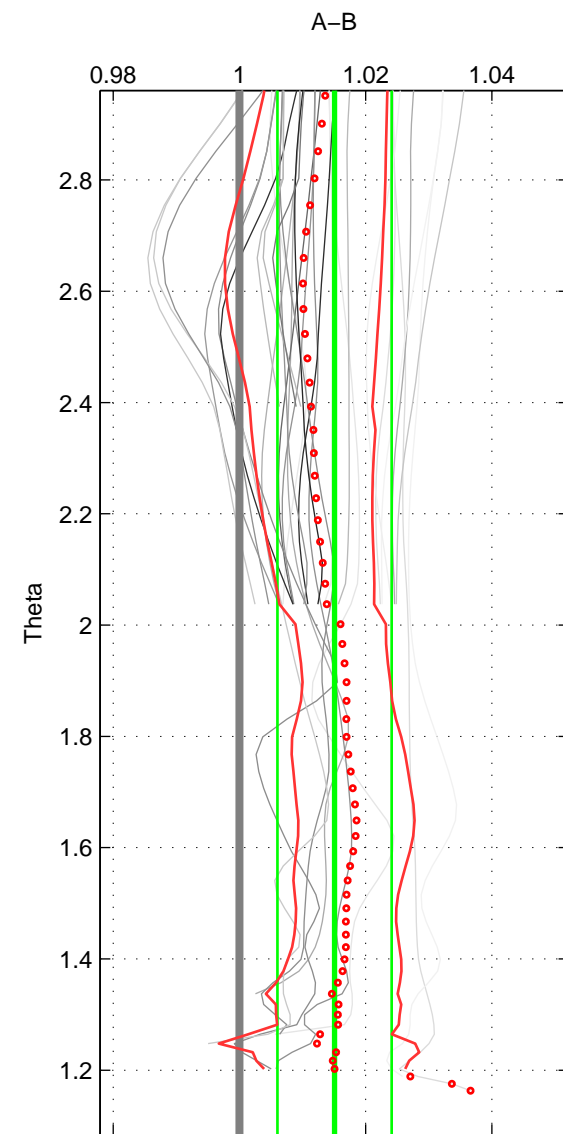

Cruise A (red). Date: Mar 1989 Cruisename: 507-32MW19890206

Cruise B (blue). Date: Feb 2007 Cruisename: 673-49UF20070117

*** "Favourite" values are those of space 2.

	Offset	O.StDev	Ratio	R.Stdev	Rating
SIGMA:	0.461	0.372	1.012	0.010	4
THETA:	0.568	0.341	1.015	0.009	5
DEPTH:	0.489	0.054	1.013	0.001	3
FAV.:	0.568	0.341	1.015	0.009	5

Profiles of A: 14
 Profiles of B: 3
 Diff profs : 29
 WMoffset (A-B): 0.46092
 WMoffset stdev: 0.37227
 WMratio (A/B): 1.012
 WMratio stdev: 0.0096692

Quality (1-5): 4

Profiles of A: 14
 Profiles of B: 3
 Diff profs : 29
 WMoffset (A-B): 0.56755
 WMoffset stdev: 0.34066
 WMratio (A/B): 1.0151
 WMratio stdev: 0.0090515

Quality (1-5): 5

Profiles of A: 14
 Profiles of B: 3
 Diff profs : 29
 WMoffset (A-B): 0.48851
 WMoffset stdev: 0.053976
 WMratio (A/B): 1.0127
 WMratio stdev: 0.0014627

Quality (1-5): 3

Please note that statistics are bad.