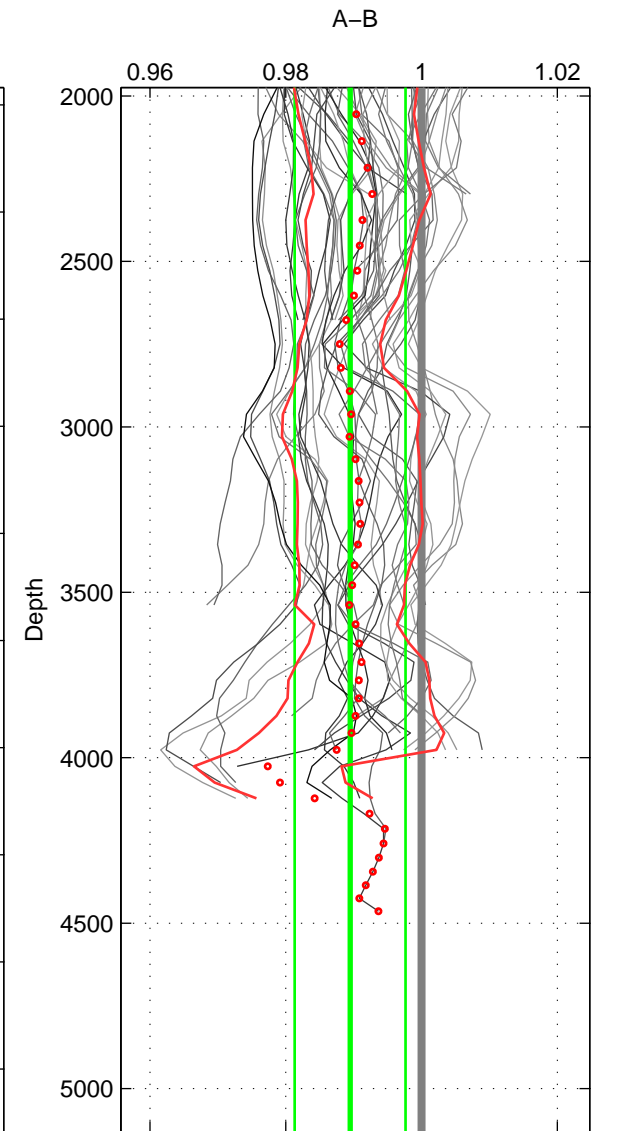

Cruise A (red). Date: Aug 1995 Cruisename: 351-316N19950715
 Cruise B (blue). Date: Dec 1995 Cruisename: 354-316N19951202

*** "Favourite" values are means of spaces 1 2 3.

	Offset	O.StDev	Ratio	R.Stdev	Rating
SIGMA:	-0.347	0.216	0.990	0.006	5
THETA:	-0.341	0.207	0.990	0.006	5
DEPTH:	-0.358	0.279	0.989	0.008	5
FAV. :	-0.349	0.234	0.990	0.007	5

Profiles of A: 18
 Profiles of B: 8
 Diff profs : 48
 WMoffset (A-B): -0.34691
 WMoffset stdev: 0.21625
 WMratio (A/B): 0.98969
 WMratio stdev: 0.0064395

Quality (1-5): 5

Profiles of A: 18
 Profiles of B: 8
 Diff profs : 48
 WMoffset (A-B): -0.34066
 WMoffset stdev: 0.20749
 WMratio (A/B): 0.98985
 WMratio stdev: 0.0061963

Quality (1-5): 5

Profiles of A: 18
 Profiles of B: 8
 Diff profs : 48
 WMoffset (A-B): -0.35796
 WMoffset stdev: 0.27852
 WMratio (A/B): 0.98949
 WMratio stdev: 0.0081693

Quality (1-5): 5