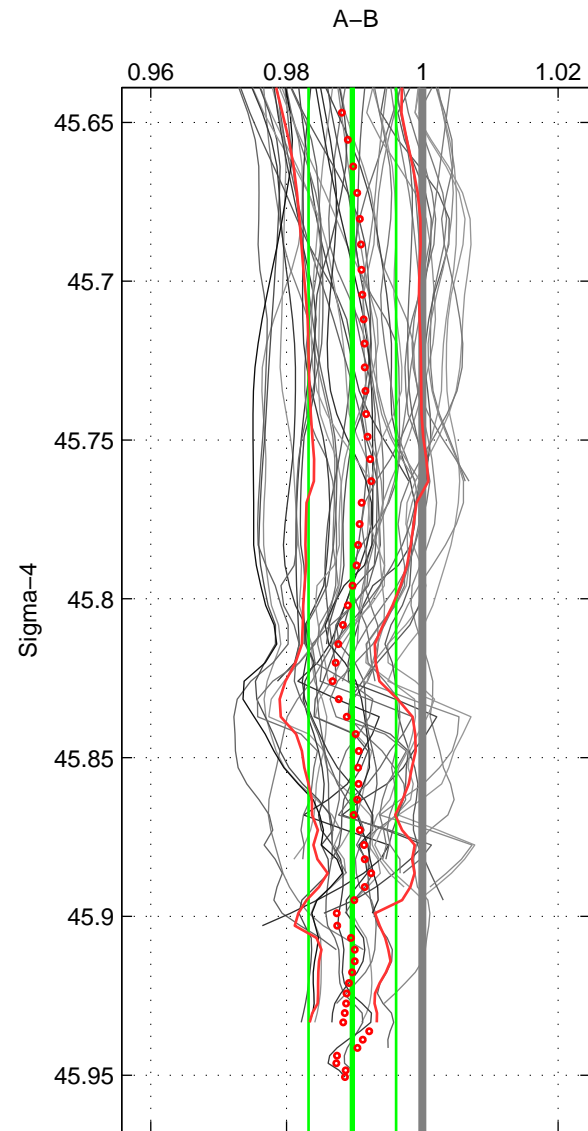

Cruise A (red). Date: Aug 1995 Cruisename: 351-316N19950715
 Cruise B (blue). Date: Dec 1995 Cruisename: 354-316N19951202

*** "Favourite" values are means of spaces 1 2 3.

	Offset	O.StDev	Ratio	R.Stdev	Rating
SIGMA:	-0.347	0.216	0.990	0.006	5
THETA:	-0.341	0.207	0.990	0.006	5
DEPTH:	-0.358	0.279	0.989	0.008	5
FAV. :	-0.349	0.234	0.990	0.007	5

Profiles of A: 18
 Profiles of B: 8
 Diff profs : 48
 WMoffset (A-B): -0.34691
 WMoffset stdev: 0.21625
 WMratio (A/B): 0.98969
 WMratio stdev: 0.0064395

Quality (1-5): 5

Profiles of A: 18
 Profiles of B: 8
 Diff profs : 48
 WMoffset (A-B): -0.34066
 WMoffset stdev: 0.20749
 WMratio (A/B): 0.98985
 WMratio stdev: 0.0061963

Quality (1-5): 5

Profiles of A: 18
 Profiles of B: 8
 Diff profs : 48
 WMoffset (A-B): -0.35796
 WMoffset stdev: 0.27852
 WMratio (A/B): 0.98949
 WMratio stdev: 0.0081693

Quality (1-5): 5