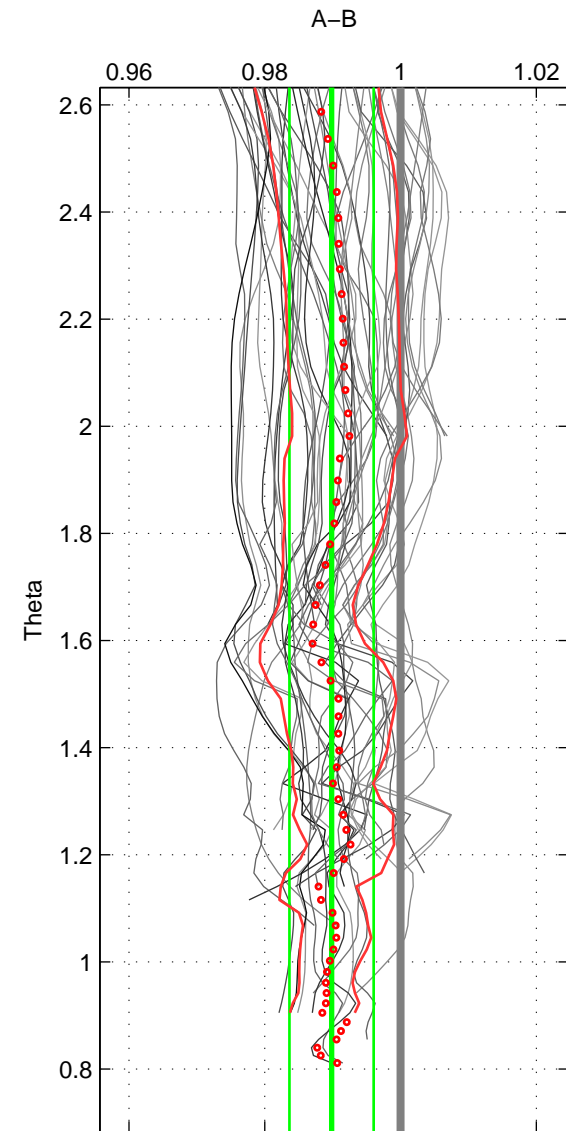

Cruise A (red). Date: Aug 1995 Cruisename: 351-316N19950715
 Cruise B (blue). Date: Dec 1995 Cruisename: 354-316N19951202

*** "Favourite" values are means of spaces 1 2 3.

	Offset	O.StDev	Ratio	R.Stdev	Rating
SIGMA:	-0.347	0.216	0.990	0.006	5
THETA:	-0.341	0.207	0.990	0.006	5
DEPTH:	-0.358	0.279	0.989	0.008	5
FAV. :	-0.349	0.234	0.990	0.007	5

Profiles of A: 18
 Profiles of B: 8
 Diff profs : 48
 WMoffset (A-B): -0.34691
 WMoffset stdev: 0.21625
 WMratio (A/B): 0.98969
 WMratio stdev: 0.0064395

Quality (1-5): 5

Profiles of A: 18
 Profiles of B: 8
 Diff profs : 48
 WMoffset (A-B): -0.34066
 WMoffset stdev: 0.20749
 WMratio (A/B): 0.98985
 WMratio stdev: 0.0061963

Quality (1-5): 5

Profiles of A: 18
 Profiles of B: 8
 Diff profs : 48
 WMoffset (A-B): -0.35796
 WMoffset stdev: 0.27852
 WMratio (A/B): 0.98949
 WMratio stdev: 0.0081693

Quality (1-5): 5