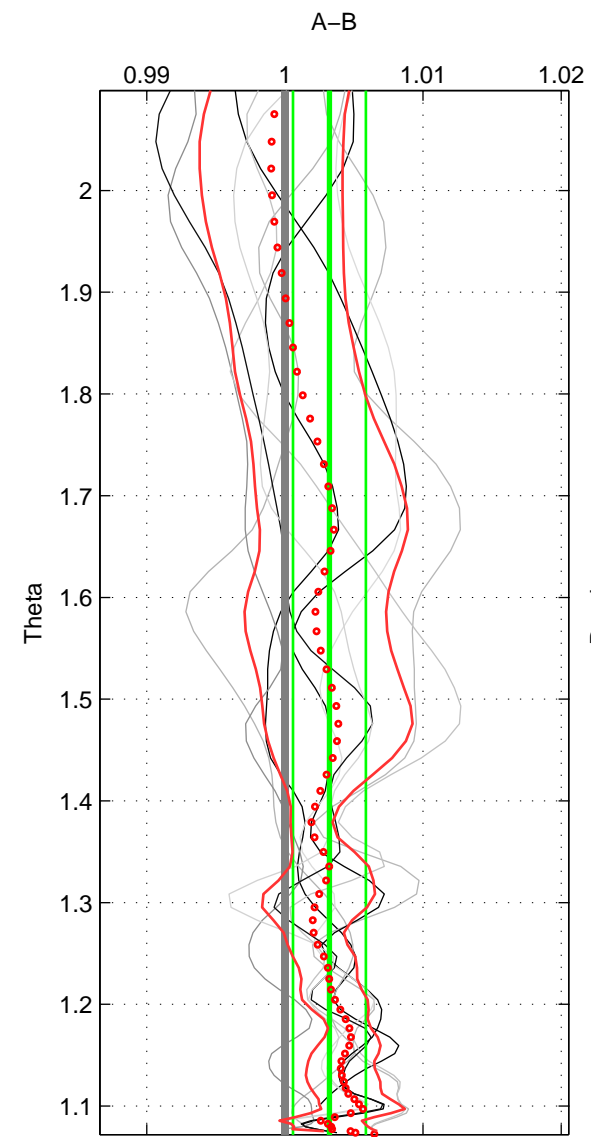

Cruise A (red). Date: Sep 2007 Cruisename: 612-49NZ20070904

Cruise B (blue). Date: Oct 2008 Cruisename: 615-49NZ20081011

*** "Favourite" values are means of spaces 1 2 3.

	Offset	O.StDev	Ratio	R.Stdev	Rating
SIGMA:	0.132	0.094	1.003	0.003	5
THETA:	0.122	0.097	1.003	0.003	5
DEPTH:	0.121	0.080	1.003	0.002	5
FAV.:	0.125	0.090	1.003	0.002	5

Profiles of A: 4
 Profiles of B: 6
 Diff profs : 9
 WMoffset (A-B): 0.13184
 WMoffset stdev: 0.094366
 WMratio (A/B): 1.0035
 WMratio stdev: 0.0025631

Quality (1-5): 5

Profiles of A: 4
 Profiles of B: 6
 Diff profs : 9
 WMoffset (A-B): 0.12217
 WMoffset stdev: 0.097036
 WMratio (A/B): 1.0032
 WMratio stdev: 0.0026391

Quality (1-5): 5

Profiles of A: 4
 Profiles of B: 6
 Diff profs : 9
 WMoffset (A-B): 0.12087
 WMoffset stdev: 0.07974
 WMratio (A/B): 1.0033
 WMratio stdev: 0.0022266

Quality (1-5): 5