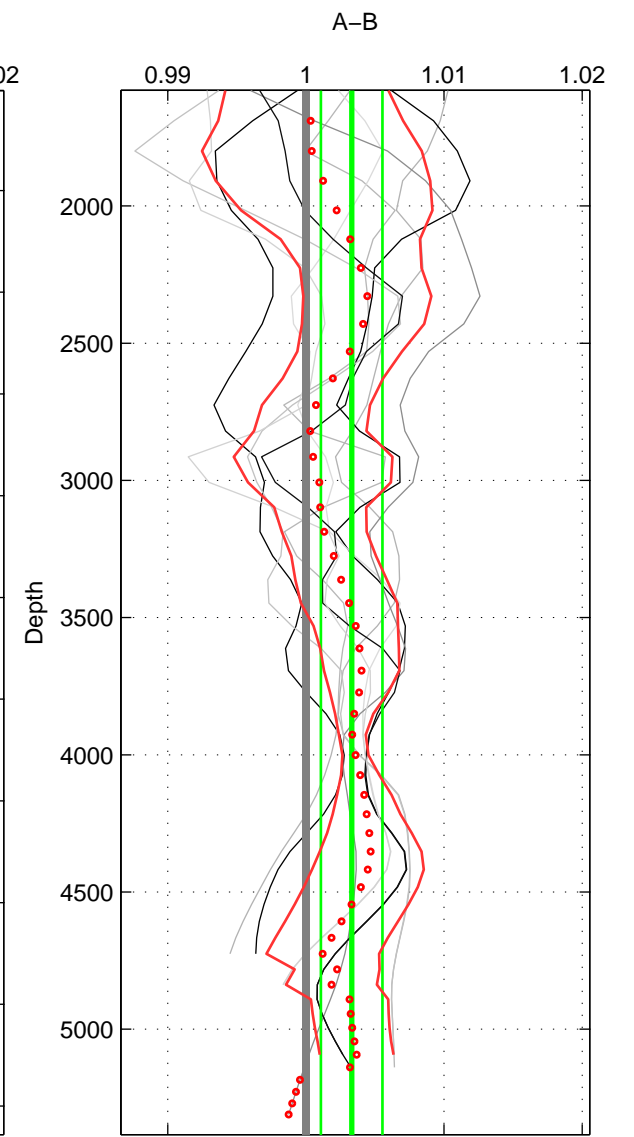

Cruise A (red). Date: Sep 2007 Cruisename: 612-49NZ20070904

Cruise B (blue). Date: Oct 2008 Cruisename: 615-49NZ20081011

*** "Favourite" values are means of spaces 1 2 3.

	Offset	O.StDev	Ratio	R.Stdev	Rating
SIGMA:	0.132	0.094	1.003	0.003	5
THETA:	0.122	0.097	1.003	0.003	5
DEPTH:	0.121	0.080	1.003	0.002	5
FAV.:	0.125	0.090	1.003	0.002	5

Profiles of A: 4
 Profiles of B: 6
 Diff profs : 9
 WMoffset (A-B): 0.13184
 WMoffset stdev: 0.094366
 WMratio (A/B): 1.0035
 WMratio stdev: 0.0025631

Quality (1-5): 5

Profiles of A: 4
 Profiles of B: 6
 Diff profs : 9
 WMoffset (A-B): 0.12217
 WMoffset stdev: 0.097036
 WMratio (A/B): 1.0032
 WMratio stdev: 0.0026391

Quality (1-5): 5

Profiles of A: 4
 Profiles of B: 6
 Diff profs : 9
 WMoffset (A-B): 0.12087
 WMoffset stdev: 0.07974
 WMratio (A/B): 1.0033
 WMratio stdev: 0.0022266

Quality (1-5): 5