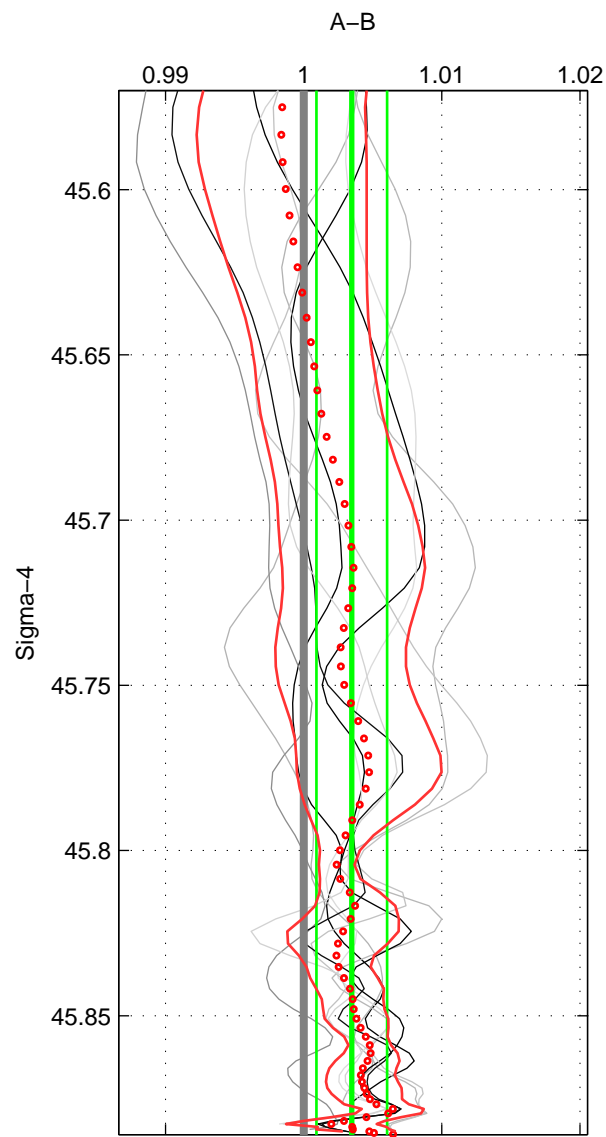

Cruise A (red). Date: Sep 2007 Cruisename: 612-49NZ20070904

Cruise B (blue). Date: Oct 2008 Cruisename: 615-49NZ20081011

*** "Favourite" values are means of spaces 1 2 3.

	Offset	O.StDev	Ratio	R.Stdev	Rating
SIGMA:	0.132	0.094	1.003	0.003	5
THETA:	0.122	0.097	1.003	0.003	5
DEPTH:	0.121	0.080	1.003	0.002	5
FAV.:	0.125	0.090	1.003	0.002	5

Profiles of A: 4
 Profiles of B: 6
 Diff profs : 9
 WMoffset (A-B): 0.13184
 WMoffset stdev: 0.094366
 WMratio (A/B): 1.0035
 WMratio stdev: 0.0025631

Quality (1-5): 5

Profiles of A: 4
 Profiles of B: 6
 Diff profs : 9
 WMoffset (A-B): 0.12217
 WMoffset stdev: 0.097036
 WMratio (A/B): 1.0032
 WMratio stdev: 0.0026391

Quality (1-5): 5

Profiles of A: 4
 Profiles of B: 6
 Diff profs : 9
 WMoffset (A-B): 0.12087
 WMoffset stdev: 0.07974
 WMratio (A/B): 1.0033
 WMratio stdev: 0.0022266

Quality (1-5): 5