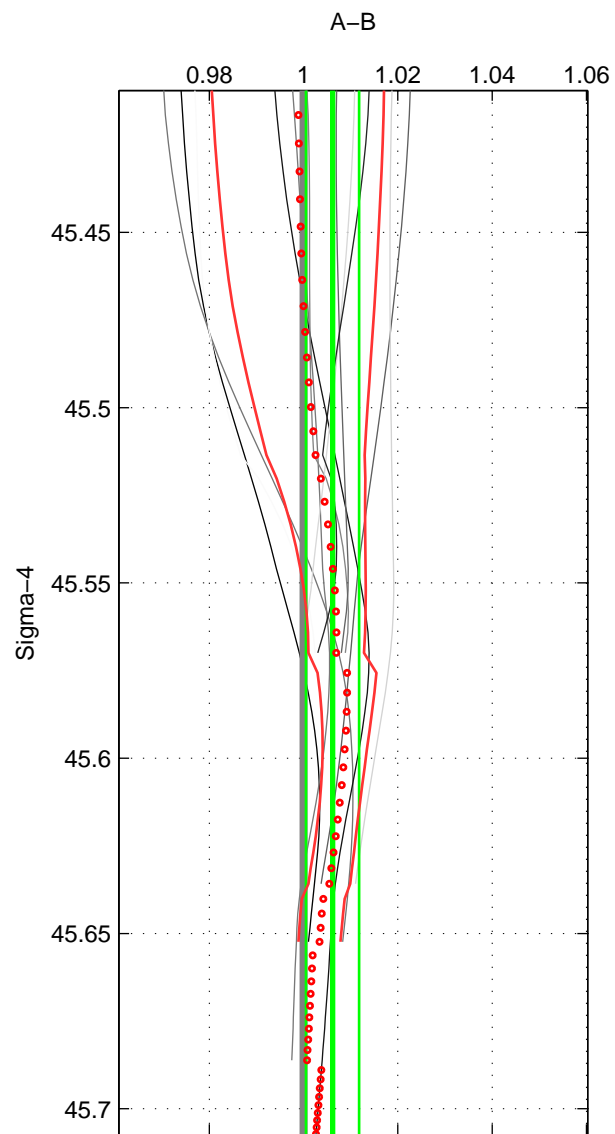

Cruise A (red). Date: Jul 2005 Cruisename: 669-49UF20050615

Cruise B (blue). Date: May 2001 Cruisename: 693-49UP20010424

*** "Favourite" values are means of spaces 1 2 3.

	Offset	O.StDev	Ratio	R.Stdev	Rating
SIGMA:	0.254	0.232	1.006	0.006	2
THETA:	0.249	0.225	1.006	0.005	2
DEPTH:	0.615	0.696	1.015	0.017	2
FAV.:	0.373	0.384	1.009	0.009	2

Profiles of A: 4
 Profiles of B: 3
 Diff profs : 11
 WMoffset (A-B): 0.25358
 WMoffset stdev: 0.23159
 WMratio (A/B): 1.0062
 WMratio stdev: 0.0056541

Quality (1-5): 2

Profiles of A: 4
 Profiles of B: 3
 Diff profs : 11
 WMoffset (A-B): 0.24925
 WMoffset stdev: 0.22467
 WMratio (A/B): 1.0061
 WMratio stdev: 0.0054863

Quality (1-5): 2

Profiles of A: 4
 Profiles of B: 3
 Diff profs : 11
 WMoffset (A-B): 0.61543
 WMoffset stdev: 0.69559
 WMratio (A/B): 1.0151
 WMratio stdev: 0.017141

Quality (1-5): 2