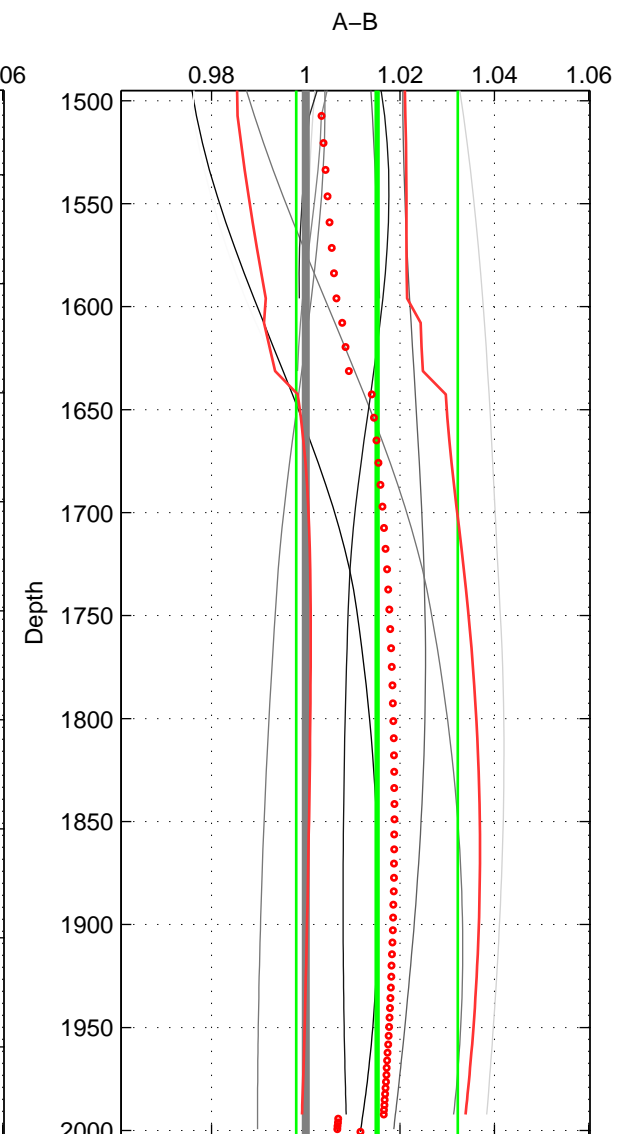

Cruise A (red). Date: Jul 2005 Cruisename: 669-49UF20050615

Cruise B (blue). Date: May 2001 Cruisename: 693-49UP20010424

*** "Favourite" values are means of spaces 1 2 3.

	Offset	O.StDev	Ratio	R.Stdev	Rating
SIGMA:	0.254	0.232	1.006	0.006	2
THETA:	0.249	0.225	1.006	0.005	2
DEPTH:	0.615	0.696	1.015	0.017	2
FAV.:	0.373	0.384	1.009	0.009	2

Profiles of A: 4
 Profiles of B: 3
 Diff profs : 11
 WMoffset (A-B): 0.25358
 WMoffset stdev: 0.23159
 WMratio (A/B): 1.0062
 WMratio stdev: 0.0056541

Quality (1-5): 2

Profiles of A: 4
 Profiles of B: 3
 Diff profs : 11
 WMoffset (A-B): 0.24925
 WMoffset stdev: 0.22467
 WMratio (A/B): 1.0061
 WMratio stdev: 0.0054863

Quality (1-5): 2

Profiles of A: 4
 Profiles of B: 3
 Diff profs : 11
 WMoffset (A-B): 0.61543
 WMoffset stdev: 0.69559
 WMratio (A/B): 1.0151
 WMratio stdev: 0.017141

Quality (1-5): 2