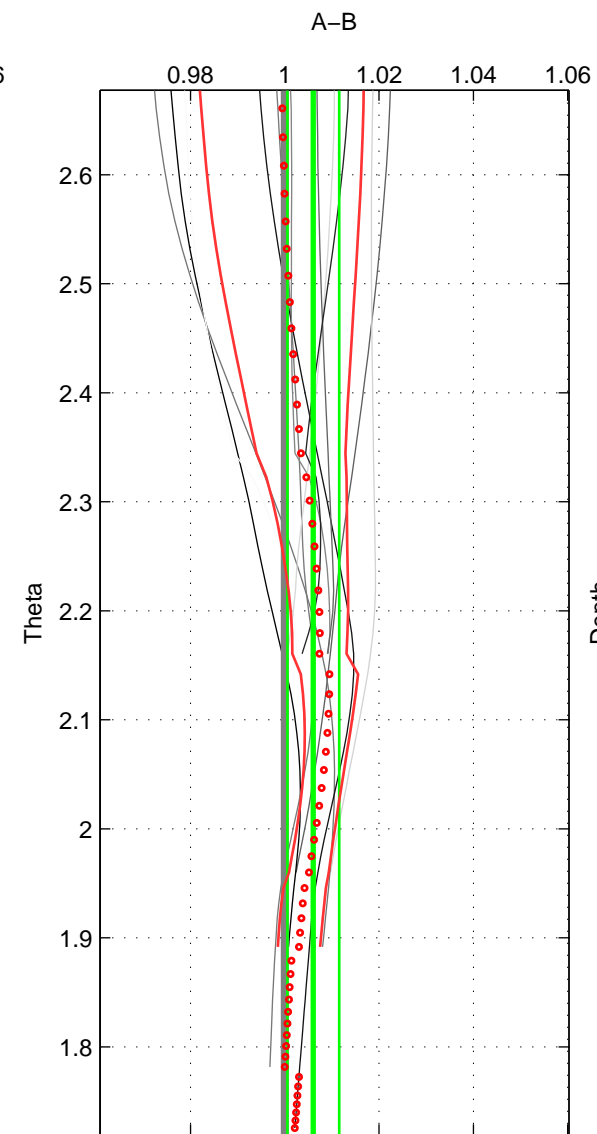

Cruise A (red). Date: Jul 2005 Cruisename: 669-49UF20050615

Cruise B (blue). Date: May 2001 Cruisename: 693-49UP20010424

*** "Favourite" values are means of spaces 1 2 3.

	Offset	O.StDev	Ratio	R.Stdev	Rating
SIGMA:	0.254	0.232	1.006	0.006	2
THETA:	0.249	0.225	1.006	0.005	2
DEPTH:	0.615	0.696	1.015	0.017	2
FAV.:	0.373	0.384	1.009	0.009	2

Profiles of A: 4
 Profiles of B: 3
 Diff profs : 11
 WMoffset (A-B): 0.25358
 WMoffset stdev: 0.23159
 WMratio (A/B): 1.0062
 WMratio stdev: 0.0056541

Quality (1-5): 2

Profiles of A: 4
 Profiles of B: 3
 Diff profs : 11
 WMoffset (A-B): 0.24925
 WMoffset stdev: 0.22467
 WMratio (A/B): 1.0061
 WMratio stdev: 0.0054863

Quality (1-5): 2

Profiles of A: 4
 Profiles of B: 3
 Diff profs : 11
 WMoffset (A-B): 0.61543
 WMoffset stdev: 0.69559
 WMratio (A/B): 1.0151
 WMratio stdev: 0.017141

Quality (1-5): 2