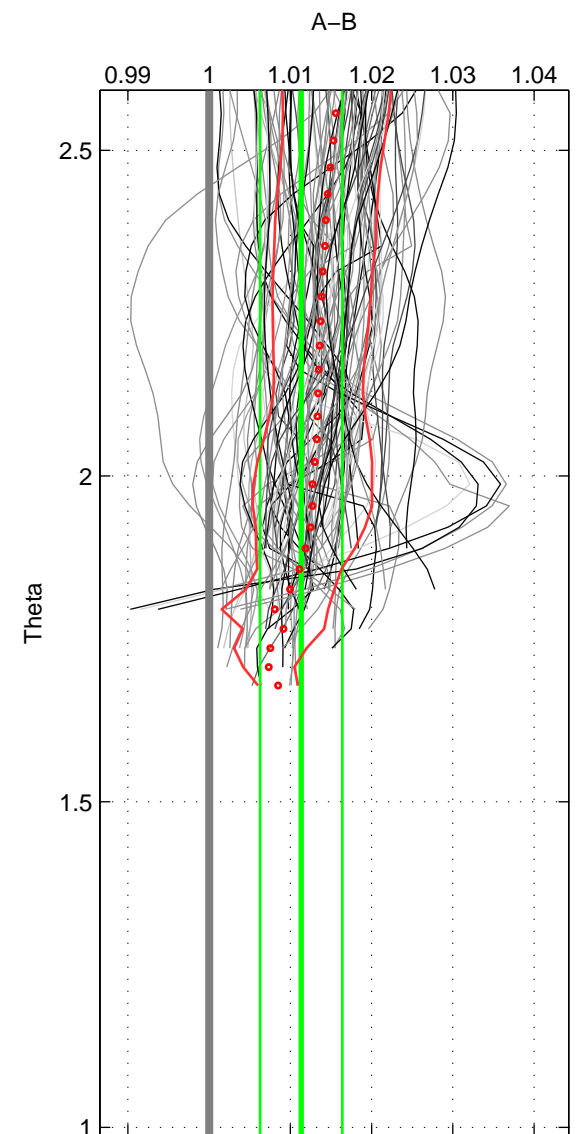

Cruise A (red). Date: Jul 2011 Cruisename: 626-49RY20110515  
 Cruise B (blue). Date: Jul 2002 Cruisename: 697-49UP20020620

\*\*\* "Favourite" values are means of spaces 1 2.

	Offset	O.StDev	Ratio	R.Stdev	Rating
SIGMA:	0.472	0.210	1.011	0.005	5
THETA:	0.469	0.209	1.011	0.005	5
DEPTH:	0.417	0.134	1.010	0.003	3
FAV.:	0.470	0.209	1.011	0.005	5

Profiles of A: 39  
 Profiles of B: 22  
 Diff profs : 96  
 WMoffset (A-B): 0.47181  
 WMoffset stdev: 0.20988  
 WMratio (A/B): 1.0114  
 WMratio stdev: 0.0050846

Quality (1-5): 5

Profiles of A: 39  
 Profiles of B: 22  
 Diff profs : 96  
 WMoffset (A-B): 0.46881  
 WMoffset stdev: 0.2087  
 WMratio (A/B): 1.0113  
 WMratio stdev: 0.0050591

Quality (1-5): 5

Profiles of A: 39  
 Profiles of B: 22  
 Diff profs : 96  
 WMoffset (A-B): 0.41669  
 WMoffset stdev: 0.1337  
 WMratio (A/B): 1.01  
 WMratio stdev: 0.0030636

Quality (1-5): 3