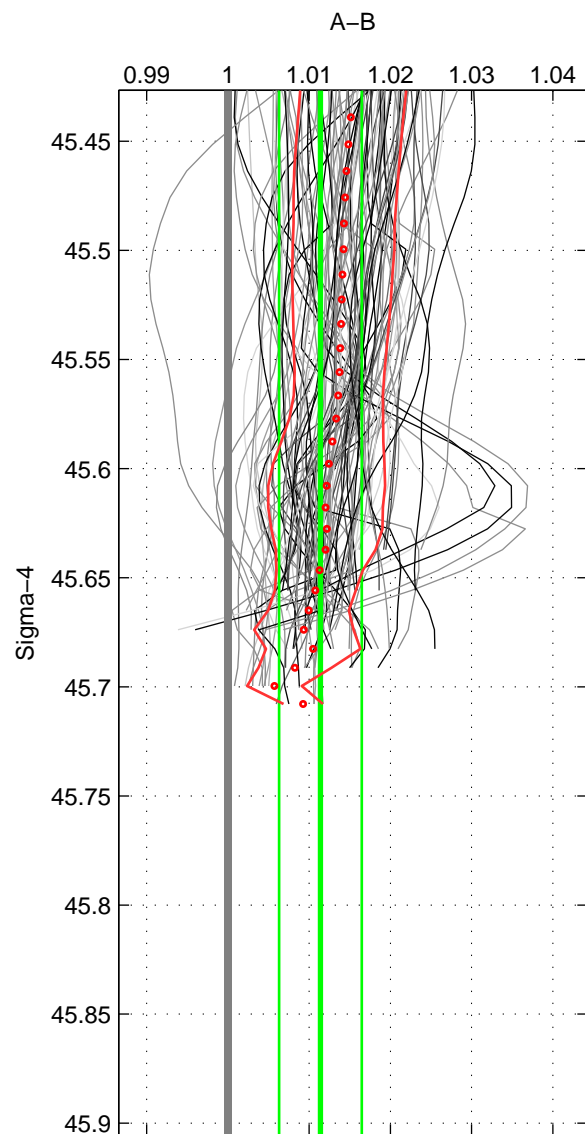

Cruise A (red). Date: Jul 2011 Cruisename: 626-49RY20110515  
 Cruise B (blue). Date: Jul 2002 Cruisename: 697-49UP20020620

\*\*\* "Favourite" values are means of spaces 1 2.

	Offset	O.StDev	Ratio	R.Stdev	Rating
SIGMA:	0.472	0.210	1.011	0.005	5
THETA:	0.469	0.209	1.011	0.005	5
DEPTH:	0.417	0.134	1.010	0.003	3
FAV.:	0.470	0.209	1.011	0.005	5

Profiles of A: 39  
 Profiles of B: 22  
 Diff profs : 96  
 WMoffset (A-B): 0.47181  
 WMoffset stdev: 0.20988  
 WMratio (A/B): 1.0114  
 WMratio stdev: 0.0050846

Quality (1-5): 5

Profiles of A: 39  
 Profiles of B: 22  
 Diff profs : 96  
 WMoffset (A-B): 0.46881  
 WMoffset stdev: 0.2087  
 WMratio (A/B): 1.0113  
 WMratio stdev: 0.0050591

Quality (1-5): 5

Profiles of A: 39  
 Profiles of B: 22  
 Diff profs : 96  
 WMoffset (A-B): 0.41669  
 WMoffset stdev: 0.1337  
 WMratio (A/B): 1.01  
 WMratio stdev: 0.0030636

Quality (1-5): 3