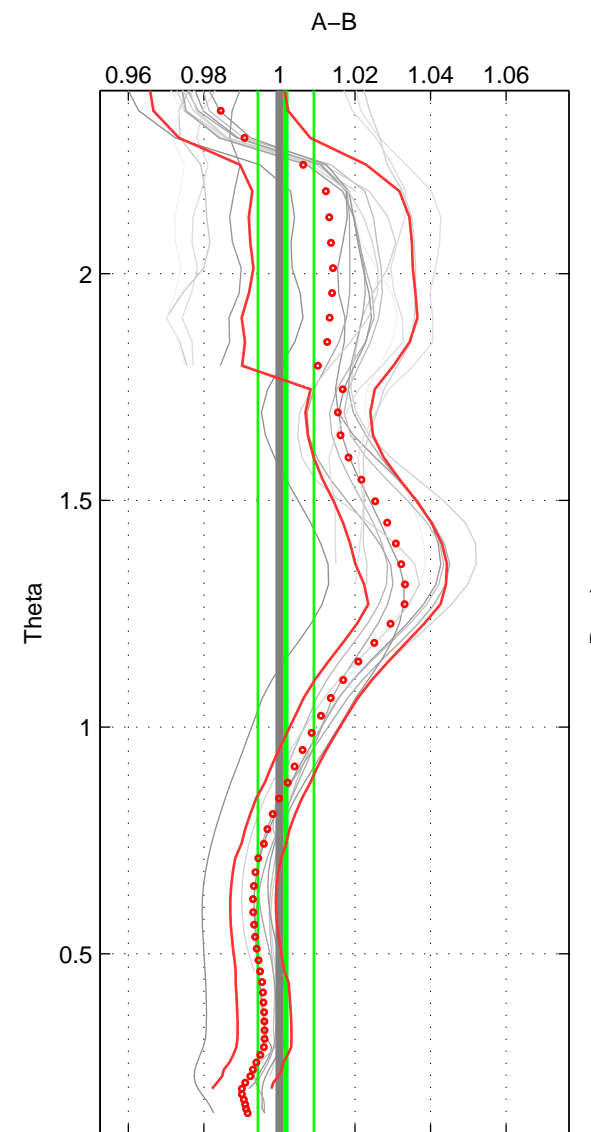

Cruise A (red). Date: Apr 2009 Cruisename: 362-33RR20090320

Cruise B (blue). Date: Feb 1986 Cruisename: 363-35MF19850224

*** "Favourite" values are means of spaces 1 2 3.

	Offset	O.StDev	Ratio	R.Stdev	Rating
SIGMA:	0.103	0.245	1.003	0.008	5
THETA:	0.062	0.235	1.002	0.007	5
DEPTH:	-0.123	0.207	0.996	0.006	5
FAV.:	0.014	0.229	1.000	0.007	5

Profiles of A: 15
 Profiles of B: 3
 Diff profs : 18
 WMoffset (A-B): 0.10313
 WMoffset stdev: 0.24475
 WMratio (A/B): 1.003
 WMratio stdev: 0.007748

Quality (1-5): 5

Profiles of A: 15
 Profiles of B: 3
 Diff profs : 18
 WMoffset (A-B): 0.062266
 WMoffset stdev: 0.23477
 WMratio (A/B): 1.0017
 WMratio stdev: 0.0074195

Quality (1-5): 5

Profiles of A: 15
 Profiles of B: 3
 Diff profs : 18
 WMoffset (A-B): -0.12304
 WMoffset stdev: 0.20738
 WMratio (A/B): 0.99578
 WMratio stdev: 0.0064544

Quality (1-5): 5