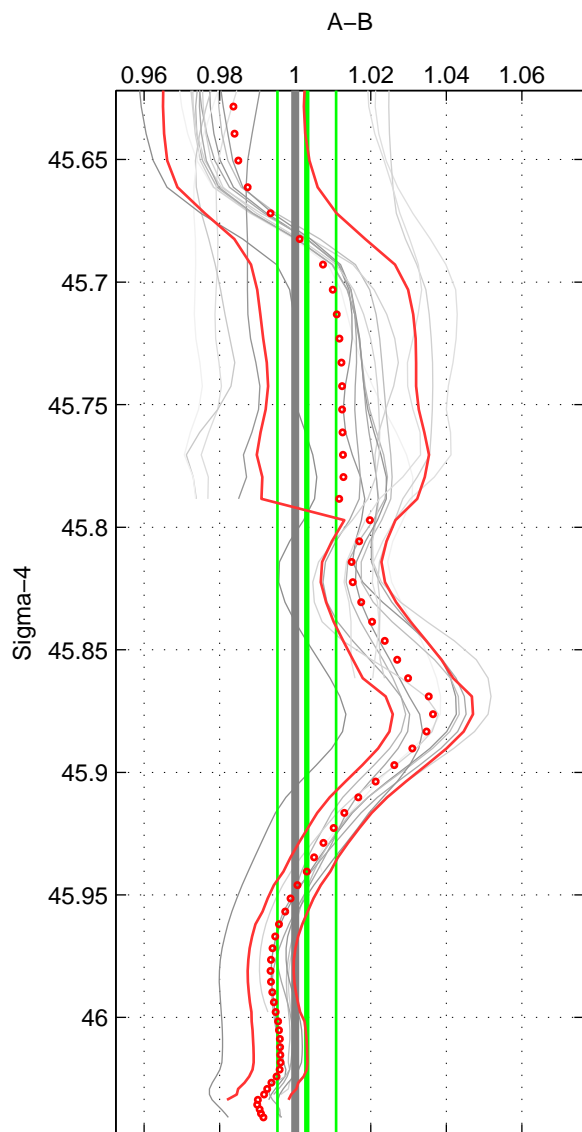

Cruise A (red). Date: Apr 2009 Cruisename: 362-33RR20090320

Cruise B (blue). Date: Feb 1986 Cruisename: 363-35MF19850224

*** "Favourite" values are means of spaces 1 2 3.

	Offset	O.StDev	Ratio	R.Stdev	Rating
SIGMA:	0.103	0.245	1.003	0.008	5
THETA:	0.062	0.235	1.002	0.007	5
DEPTH:	-0.123	0.207	0.996	0.006	5
FAV.:	0.014	0.229	1.000	0.007	5

Profiles of A: 15
 Profiles of B: 3
 Diff profs : 18
 WMoffset (A-B): 0.10313
 WMoffset stdev: 0.24475
 WMratio (A/B): 1.003
 WMratio stdev: 0.007748

Quality (1-5): 5

Profiles of A: 15
 Profiles of B: 3
 Diff profs : 18
 WMoffset (A-B): 0.062266
 WMoffset stdev: 0.23477
 WMratio (A/B): 1.0017
 WMratio stdev: 0.0074195

Quality (1-5): 5

Profiles of A: 15
 Profiles of B: 3
 Diff profs : 18
 WMoffset (A-B): -0.12304
 WMoffset stdev: 0.20738
 WMratio (A/B): 0.99578
 WMratio stdev: 0.0064544

Quality (1-5): 5