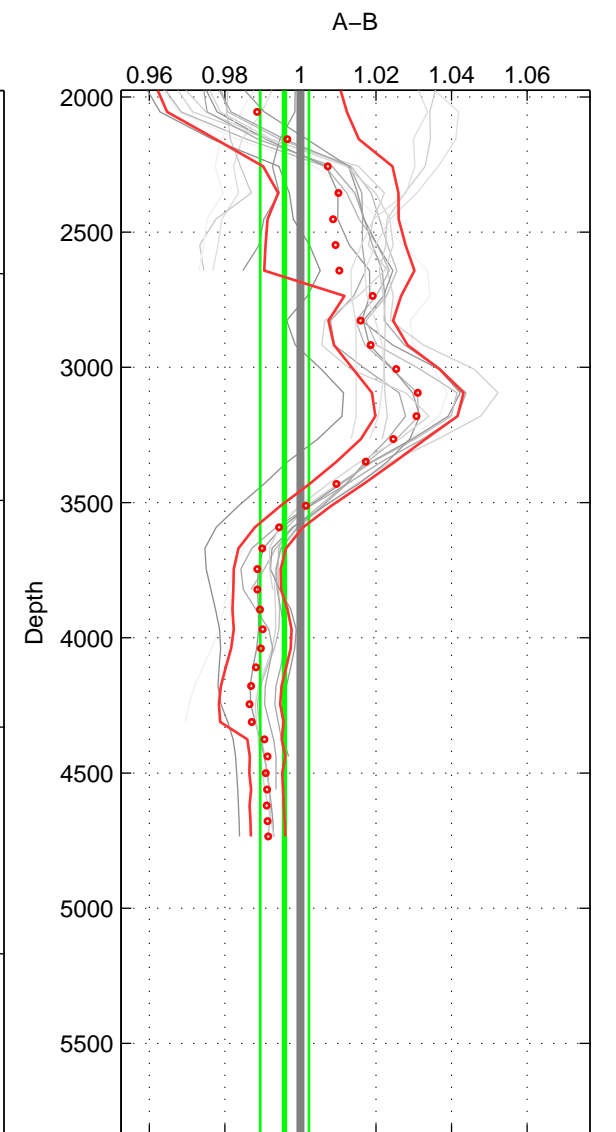

Cruise A (red). Date: Apr 2009 Cruisename: 362-33RR20090320

Cruise B (blue). Date: Feb 1986 Cruisename: 363-35MF19850224

*** "Favourite" values are means of spaces 1 2 3.

	Offset	O.StDev	Ratio	R.Stdev	Rating
SIGMA:	0.103	0.245	1.003	0.008	5
THETA:	0.062	0.235	1.002	0.007	5
DEPTH:	-0.123	0.207	0.996	0.006	5
FAV.:	0.014	0.229	1.000	0.007	5

Profiles of A: 15
 Profiles of B: 3
 Diff profs : 18
 WMoffset (A-B): 0.10313
 WMoffset stdev: 0.24475
 WMratio (A/B): 1.003
 WMratio stdev: 0.007748

Quality (1-5): 5

Profiles of A: 15
 Profiles of B: 3
 Diff profs : 18
 WMoffset (A-B): 0.062266
 WMoffset stdev: 0.23477
 WMratio (A/B): 1.0017
 WMratio stdev: 0.0074195

Quality (1-5): 5

Profiles of A: 15
 Profiles of B: 3
 Diff profs : 18
 WMoffset (A-B): -0.12304
 WMoffset stdev: 0.20738
 WMratio (A/B): 0.99578
 WMratio stdev: 0.0064544

Quality (1-5): 5