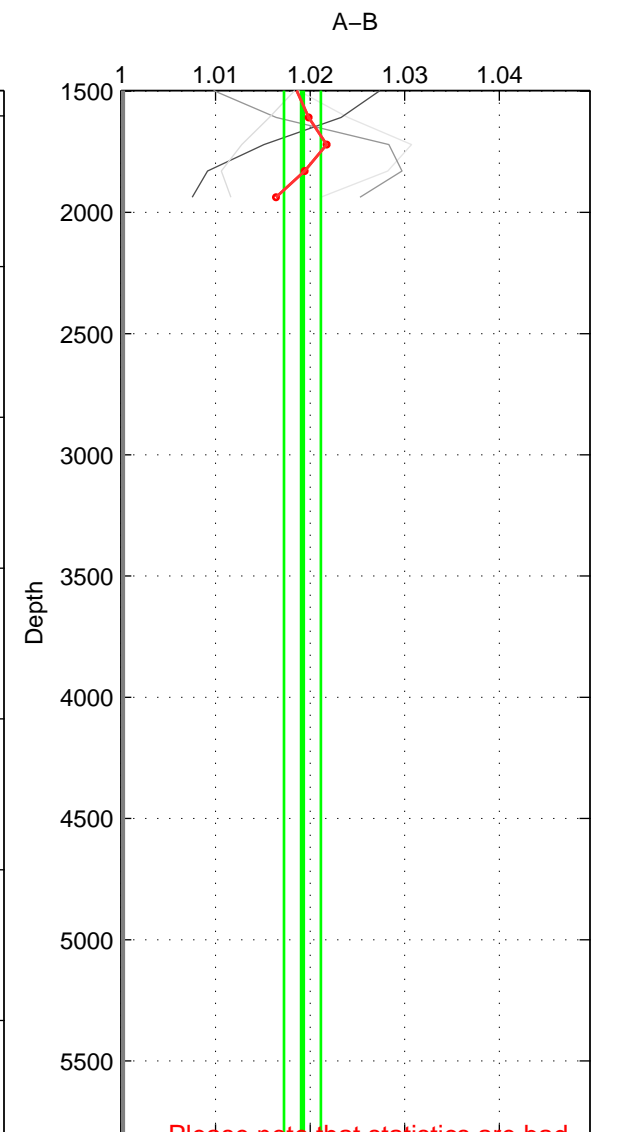

Cruise A (red). Date: Oct 1998 Cruisename: 686-49UP19980916

Cruise B (blue). Date: Jul 2000 Cruisename: 690-49UP20000620

*** "Favourite" values are means of spaces 1 2.

	Offset	O.StDev	Ratio	R.Stdev	Rating
SIGMA	0.814	0.318	1.020	0.008	3
THETA	0.854	0.312	1.021	0.008	3
DEPTH	0.774	0.082	1.019	0.002	2
FAV.	0.834	0.315	1.021	0.008	3

Profiles of A: 2
 Profiles of B: 2
 Diff profs : 4
 WMoffset (A-B): 0.81434
 WMoffset stdev: 0.31761
 WMratio (A/B): 1.0201
 WMratio stdev: 0.0079063

Quality (1-5): 3

Profiles of A: 2
 Profiles of B: 2
 Diff profs : 4
 WMoffset (A-B): 0.85388
 WMoffset stdev: 0.31171
 WMratio (A/B): 1.0211
 WMratio stdev: 0.0077618

Quality (1-5): 3

Profiles of A: 2
 Profiles of B: 2
 Diff profs : 4
 WMoffset (A-B): 0.77436
 WMoffset stdev: 0.082371
 WMratio (A/B): 1.0192
 WMratio stdev: 0.0019489

Quality (1-5): 2

Please note that statistics are bad.