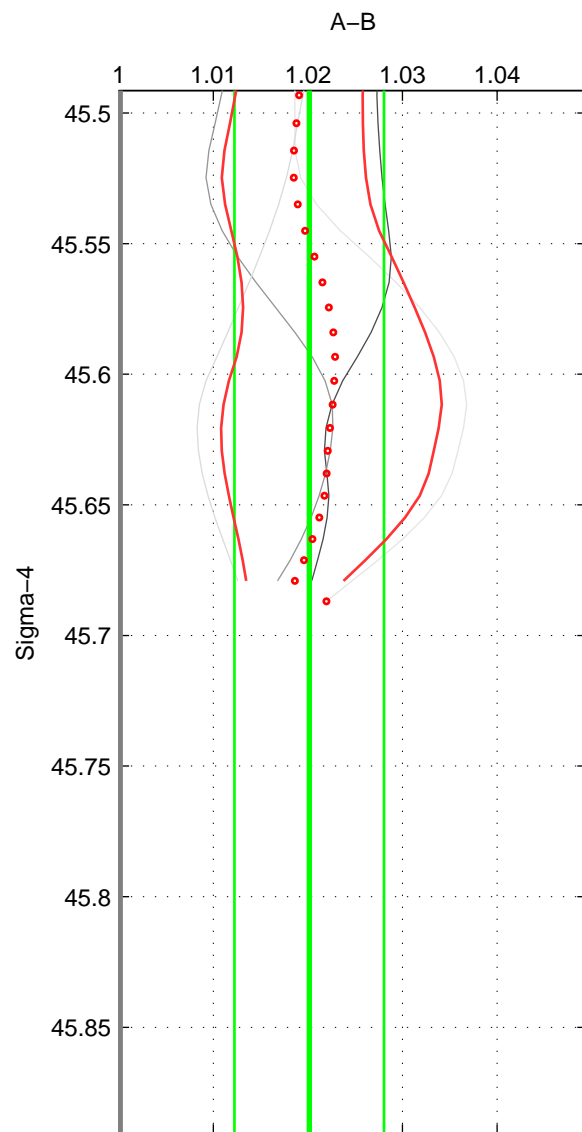

Cruise A (red). Date: Oct 1998 Cruisename: 686-49UP19980916

Cruise B (blue). Date: Jul 2000 Cruisename: 690-49UP20000620

*** "Favourite" values are means of spaces 1 2.

	Offset	O.StDev	Ratio	R.Stdev	Rating
SIGMA	0.814	0.318	1.020	0.008	3
THETA	0.854	0.312	1.021	0.008	3
DEPTH	0.774	0.082	1.019	0.002	2
FAV.	0.834	0.315	1.021	0.008	3

Profiles of A: 2
 Profiles of B: 2
 Diff profs : 4
 WMoffset (A-B): 0.81434
 WMoffset stdev: 0.31761
 WMratio (A/B): 1.0201
 WMratio stdev: 0.0079063

Quality (1-5): 3

Profiles of A: 2
 Profiles of B: 2
 Diff profs : 4
 WMoffset (A-B): 0.85388
 WMoffset stdev: 0.31171
 WMratio (A/B): 1.0211
 WMratio stdev: 0.0077618

Quality (1-5): 3

Profiles of A: 2
 Profiles of B: 2
 Diff profs : 4
 WMoffset (A-B): 0.77436
 WMoffset stdev: 0.082371
 WMratio (A/B): 1.0192
 WMratio stdev: 0.0019489

Quality (1-5): 2

Please note that statistics are bad.