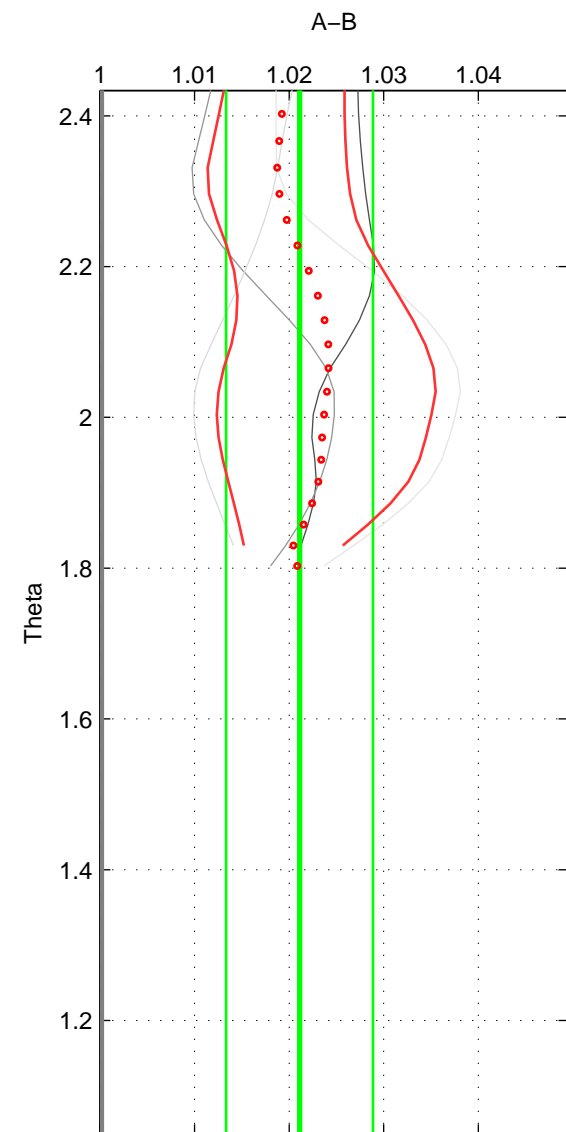

Cruise A (red). Date: Oct 1998 Cruisename: 686-49UP19980916

Cruise B (blue). Date: Jul 2000 Cruisename: 690-49UP20000620

*** "Favourite" values are means of spaces 1 2.

	Offset	O.StDev	Ratio	R.Stdev	Rating
SIGMA	0.814	0.318	1.020	0.008	3
THETA	0.854	0.312	1.021	0.008	3
DEPTH	0.774	0.082	1.019	0.002	2
FAV.	0.834	0.315	1.021	0.008	3

Profiles of A: 2
 Profiles of B: 2
 Diff profs : 4
 WMoffset (A-B): 0.81434
 WMoffset stdev: 0.31761
 WMratio (A/B): 1.0201
 WMratio stdev: 0.0079063

Quality (1-5): 3

Profiles of A: 2
 Profiles of B: 2
 Diff profs : 4
 WMoffset (A-B): 0.85388
 WMoffset stdev: 0.31171
 WMratio (A/B): 1.0211
 WMratio stdev: 0.0077618

Quality (1-5): 3

Profiles of A: 2
 Profiles of B: 2
 Diff profs : 4
 WMoffset (A-B): 0.77436
 WMoffset stdev: 0.082371
 WMratio (A/B): 1.0192
 WMratio stdev: 0.0019489

Quality (1-5): 2

Please note that statistics are bad.