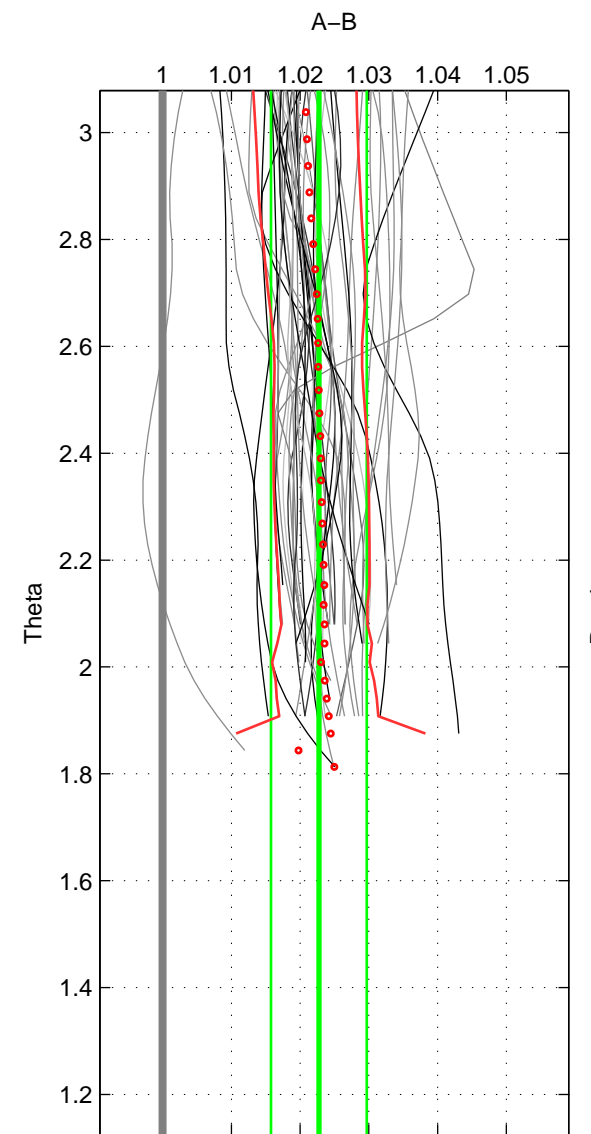

Cruise A (red). Date: Jul 2001 Cruisename: 656-49UF20010710
 Cruise B (blue). Date: Jul 2006 Cruisename: 712-49UP20060630

*** "Favourite" values are means of spaces 1 2.

	Offset	O.StDev	Ratio	R.Stdev	Rating
SIGMA:	0.884	0.254	1.023	0.007	5
THETA:	0.880	0.265	1.023	0.007	5
DEPTH:	0.870	0.015	1.023	0.000	3
FAV.:	0.882	0.260	1.023	0.007	5

Profiles of A: 37
 Profiles of B: 15
 Diff profs : 49
 WMoffset (A-B): 0.88395
 WMoffset stdev: 0.2543
 WMratio (A/B): 1.0229
 WMratio stdev: 0.00668

Quality (1-5): 5

Profiles of A: 37
 Profiles of B: 15
 Diff profs : 49
 WMoffset (A-B): 0.87995
 WMoffset stdev: 0.26491
 WMratio (A/B): 1.0227
 WMratio stdev: 0.0069602

Quality (1-5): 5

Profiles of A: 37
 Profiles of B: 15
 Diff profs : 49
 WMoffset (A-B): 0.86975
 WMoffset stdev: 0.01545
 WMratio (A/B): 1.0226
 WMratio stdev: 0.00042861

Quality (1-5): 3

Please note that statistics are bad.