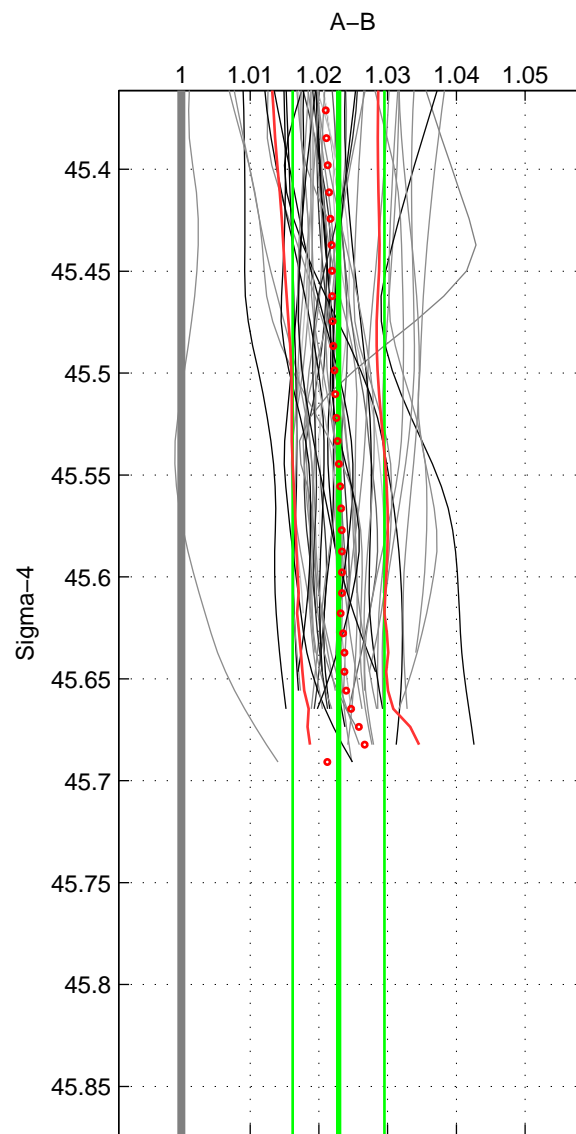

Cruise A (red). Date: Jul 2001 Cruisename: 656-49UF20010710
 Cruise B (blue). Date: Jul 2006 Cruisename: 712-49UP20060630

*** "Favourite" values are means of spaces 1 2.

	Offset	O.StDev	Ratio	R.Stdev	Rating
SIGMA:	0.884	0.254	1.023	0.007	5
THETA:	0.880	0.265	1.023	0.007	5
DEPTH:	0.870	0.015	1.023	0.000	3
FAV.:	0.882	0.260	1.023	0.007	5

Profiles of A: 37
 Profiles of B: 15
 Diff profs : 49
 WMoffset (A-B): 0.88395
 WMoffset stdev: 0.2543
 WMratio (A/B): 1.0229
 WMratio stdev: 0.00668

Quality (1-5): 5

Profiles of A: 37
 Profiles of B: 15
 Diff profs : 49
 WMoffset (A-B): 0.87995
 WMoffset stdev: 0.26491
 WMratio (A/B): 1.0227
 WMratio stdev: 0.0069602

Quality (1-5): 5

Profiles of A: 37
 Profiles of B: 15
 Diff profs : 49
 WMoffset (A-B): 0.86975
 WMoffset stdev: 0.01545
 WMratio (A/B): 1.0226
 WMratio stdev: 0.00042861

Quality (1-5): 3

Please note that statistics are bad.