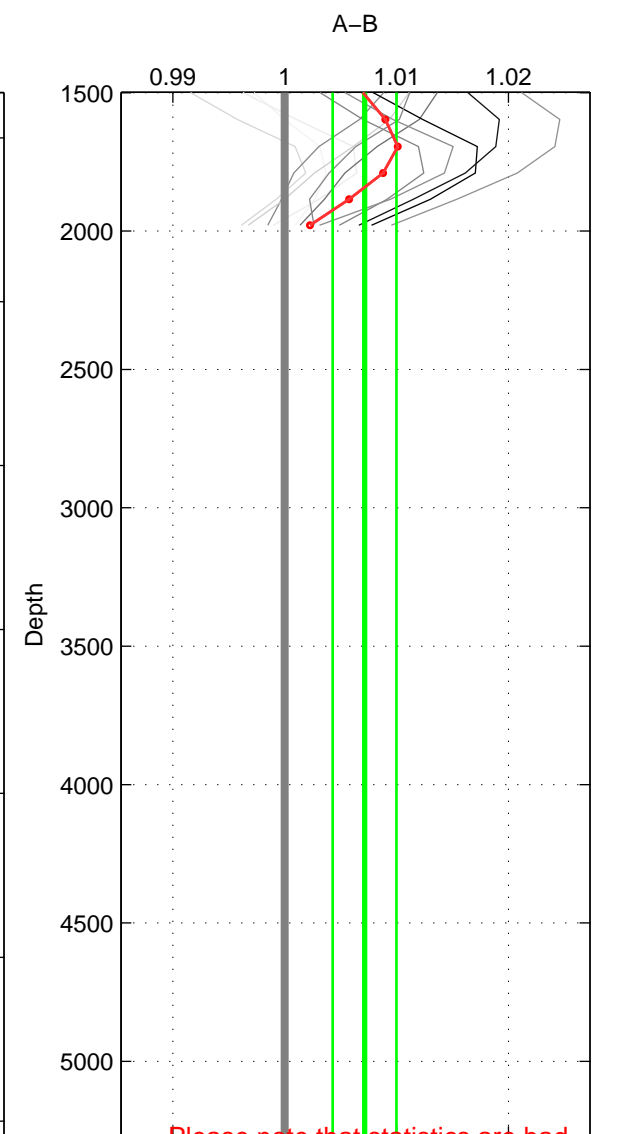

Cruise A (red). Date: Nov 1995 Cruisename: 625-49RY19951115

Cruise B (blue). Date: Nov 2003 Cruisename: 663-49UF20031028

\*\*\* "Favourite" values are those of space 2.

	Offset	O.StDev	Ratio	R.Stdev	Rating
SIGMA:	0.081	0.126	1.002	0.003	3
THETA:	0.130	0.219	1.003	0.006	4
DEPTH:	0.277	0.112	1.007	0.003	3
FAV.:	0.130	0.219	1.003	0.006	4

Profiles of A: 5  
 Profiles of B: 1  
 Diff profs : 5  
 WMoffset (A-B): 0.080556  
 WMoffset stdev: 0.12627  
 WMratio (A/B): 1.0021  
 WMratio stdev: 0.0032993

Quality (1-5): 3

Profiles of A: 5  
 Profiles of B: 4  
 Diff profs : 12  
 WMoffset (A-B): 0.1301  
 WMoffset stdev: 0.21901  
 WMratio (A/B): 1.0034  
 WMratio stdev: 0.0056718

Quality (1-5): 4

Profiles of A: 5  
 Profiles of B: 4  
 Diff profs : 12  
 WMoffset (A-B): 0.27718  
 WMoffset stdev: 0.11154  
 WMratio (A/B): 1.0071  
 WMratio stdev: 0.002852

Quality (1-5): 3

Please note that statistics are bad.