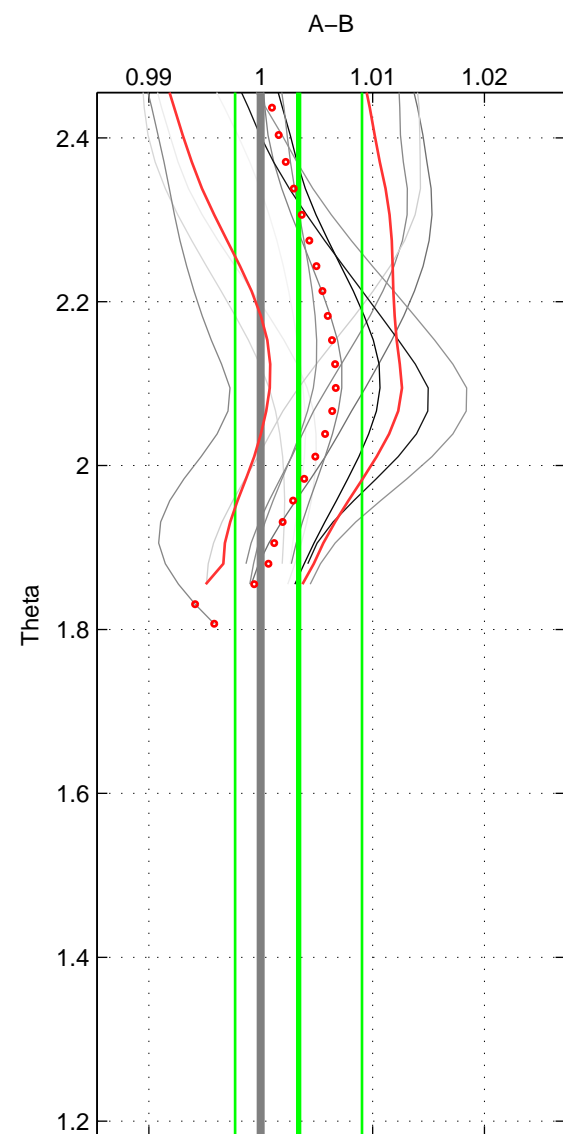

Cruise A (red). Date: Nov 1995 Cruisename: 625-49RY19951115

Cruise B (blue). Date: Nov 2003 Cruisename: 663-49UF20031028

\*\*\* "Favourite" values are those of space 2.

	Offset	O.StDev	Ratio	R.Stdev	Rating
SIGMA:	0.081	0.126	1.002	0.003	3
THETA:	0.130	0.219	1.003	0.006	4
DEPTH:	0.277	0.112	1.007	0.003	3
FAV.:	0.130	0.219	1.003	0.006	4

Profiles of A: 5  
 Profiles of B: 1  
 Diff profs : 5  
 WMoffset (A-B): 0.080556  
 WMoffset stdev: 0.12627  
 WMratio (A/B): 1.0021  
 WMratio stdev: 0.0032993

Quality (1-5): 3

Profiles of A: 5  
 Profiles of B: 4  
 Diff profs : 12  
 WMoffset (A-B): 0.1301  
 WMoffset stdev: 0.21901  
 WMratio (A/B): 1.0034  
 WMratio stdev: 0.0056718

Quality (1-5): 4

Profiles of A: 5  
 Profiles of B: 4  
 Diff profs : 12  
 WMoffset (A-B): 0.27718  
 WMoffset stdev: 0.11154  
 WMratio (A/B): 1.0071  
 WMratio stdev: 0.002852

Quality (1-5): 3

Please note that statistics are bad.