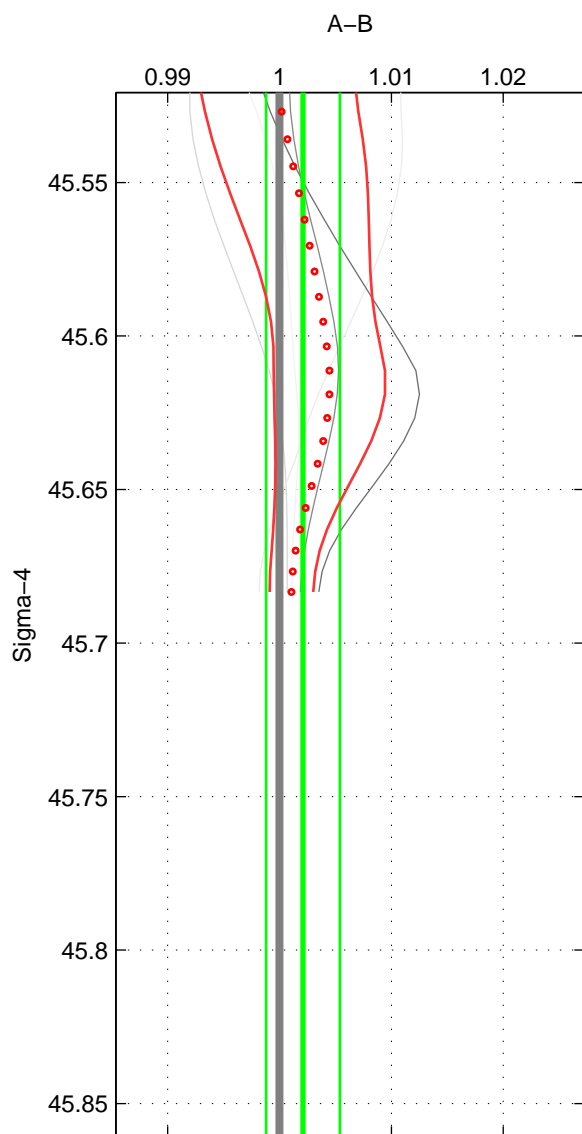

Cruise A (red). Date: Nov 1995 Cruisename: 625-49RY19951115

Cruise B (blue). Date: Nov 2003 Cruisename: 663-49UF20031028

\*\*\* "Favourite" values are those of space 2.

	Offset	O.StDev	Ratio	R.Stdev	Rating
SIGMA:	0.081	0.126	1.002	0.003	3
THETA:	0.130	0.219	1.003	0.006	4
DEPTH:	0.277	0.112	1.007	0.003	3
FAV.:	0.130	0.219	1.003	0.006	4

Profiles of A: 5  
 Profiles of B: 1  
 Diff profs : 5  
 WMoffset (A-B): 0.080556  
 WMoffset stdev: 0.12627  
 WMratio (A/B): 1.0021  
 WMratio stdev: 0.0032993

Quality (1-5): 3

Profiles of A: 5  
 Profiles of B: 4  
 Diff profs : 12  
 WMoffset (A-B): 0.1301  
 WMoffset stdev: 0.21901  
 WMratio (A/B): 1.0034  
 WMratio stdev: 0.0056718

Quality (1-5): 4

Profiles of A: 5  
 Profiles of B: 4  
 Diff profs : 12  
 WMoffset (A-B): 0.27718  
 WMoffset stdev: 0.11154  
 WMratio (A/B): 1.0071  
 WMratio stdev: 0.002852

Quality (1-5): 3

Please note that statistics are bad.