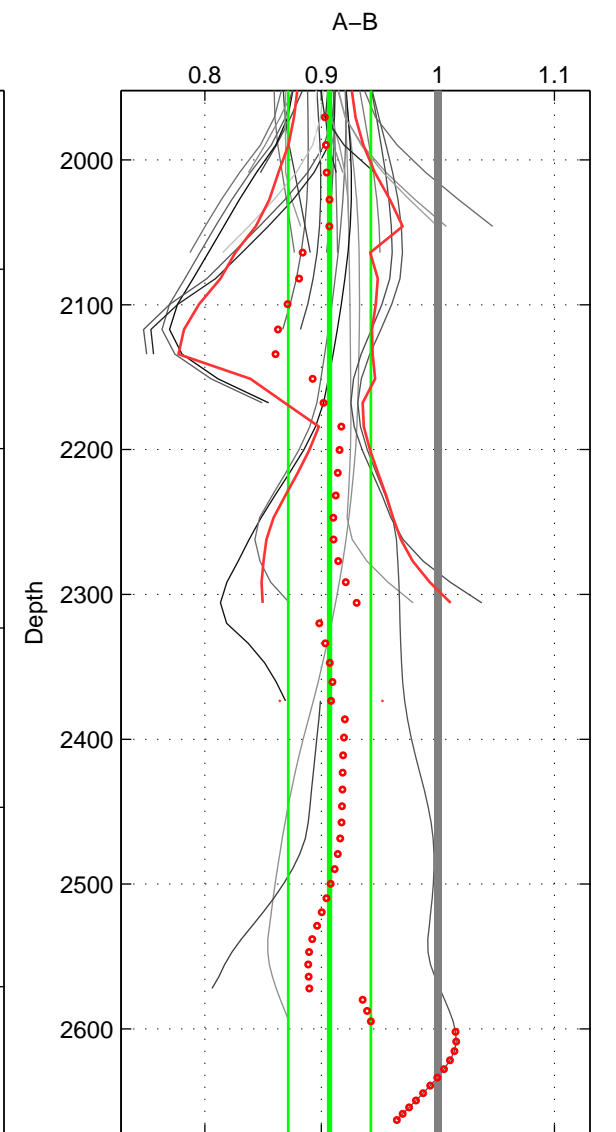

Cruise A (red). Date: Aug 1997 Cruisename: 63-34AR19970805

Cruise B (blue). Date: Jul 1992 Cruisename: 85-58JH19920712

\*\*\* "Favourite" values are means of spaces 1 2 3.

	Offset	O.StDev	Ratio	R.Stdev	Rating
SIGMA:	-1.412	0.447	0.914	0.027	3
THETA:	-1.329	0.374	0.920	0.022	3
DEPTH:	-1.606	0.615	0.907	0.035	3
FAV. :	-1.449	0.479	0.914	0.028	3

Profiles of A: 10  
 Profiles of B: 6  
 Diff profs : 33  
 WMoffset (A-B): -1.4117  
 WMoffset stdev: 0.44665  
 WMratio (A/B): 0.91423  
 WMratio stdev: 0.026744

Quality (1-5): 3

Profiles of A: 10  
 Profiles of B: 6  
 Diff profs : 30  
 WMoffset (A-B): -1.3289  
 WMoffset stdev: 0.37444  
 WMratio (A/B): 0.9203  
 WMratio stdev: 0.021973

Quality (1-5): 3

Profiles of A: 10  
 Profiles of B: 6  
 Diff profs : 31  
 WMoffset (A-B): -1.6058  
 WMoffset stdev: 0.6154  
 WMratio (A/B): 0.90695  
 WMratio stdev: 0.035488

Quality (1-5): 3