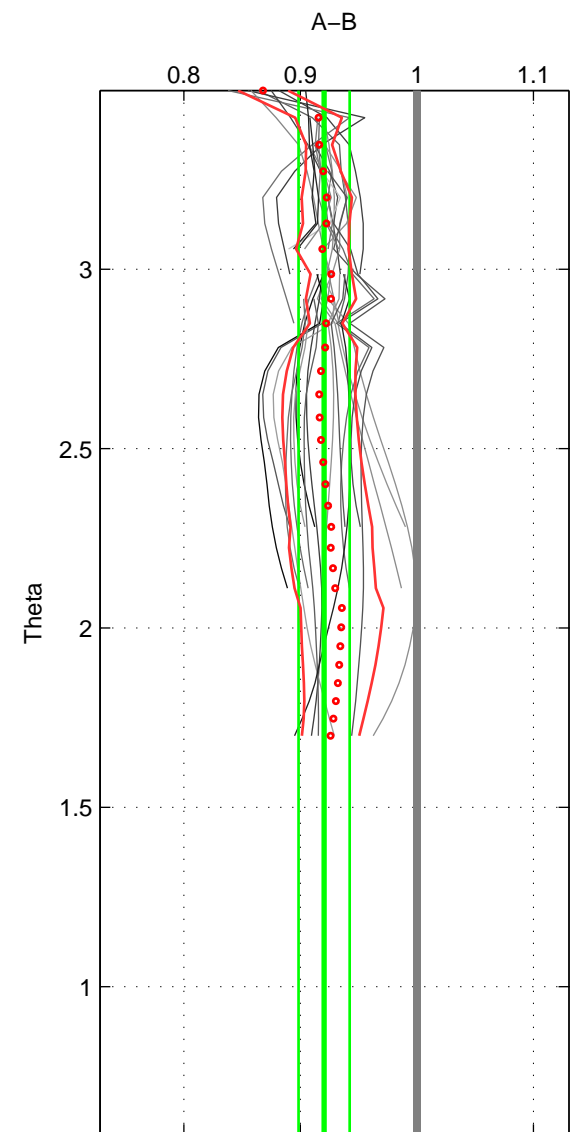

Cruise A (red). Date: Aug 1997 Cruisename: 63-34AR19970805

Cruise B (blue). Date: Jul 1992 Cruisename: 85-58JH19920712

\*\*\* "Favourite" values are means of spaces 1 2 3.

	Offset	O.StDev	Ratio	R.Stdev	Rating
SIGMA:	-1.412	0.447	0.914	0.027	3
THETA:	-1.329	0.374	0.920	0.022	3
DEPTH:	-1.606	0.615	0.907	0.035	3
FAV. :	-1.449	0.479	0.914	0.028	3

Profiles of A: 10  
 Profiles of B: 6  
 Diff profs : 33  
 WMoffset (A-B): -1.4117  
 WMoffset stdev: 0.44665  
 WMratio (A/B): 0.91423  
 WMratio stdev: 0.026744

Quality (1-5): 3

Profiles of A: 10  
 Profiles of B: 6  
 Diff profs : 30  
 WMoffset (A-B): -1.3289  
 WMoffset stdev: 0.37444  
 WMratio (A/B): 0.9203  
 WMratio stdev: 0.021973

Quality (1-5): 3

Profiles of A: 10  
 Profiles of B: 6  
 Diff profs : 31  
 WMoffset (A-B): -1.6058  
 WMoffset stdev: 0.6154  
 WMratio (A/B): 0.90695  
 WMratio stdev: 0.035488

Quality (1-5): 3