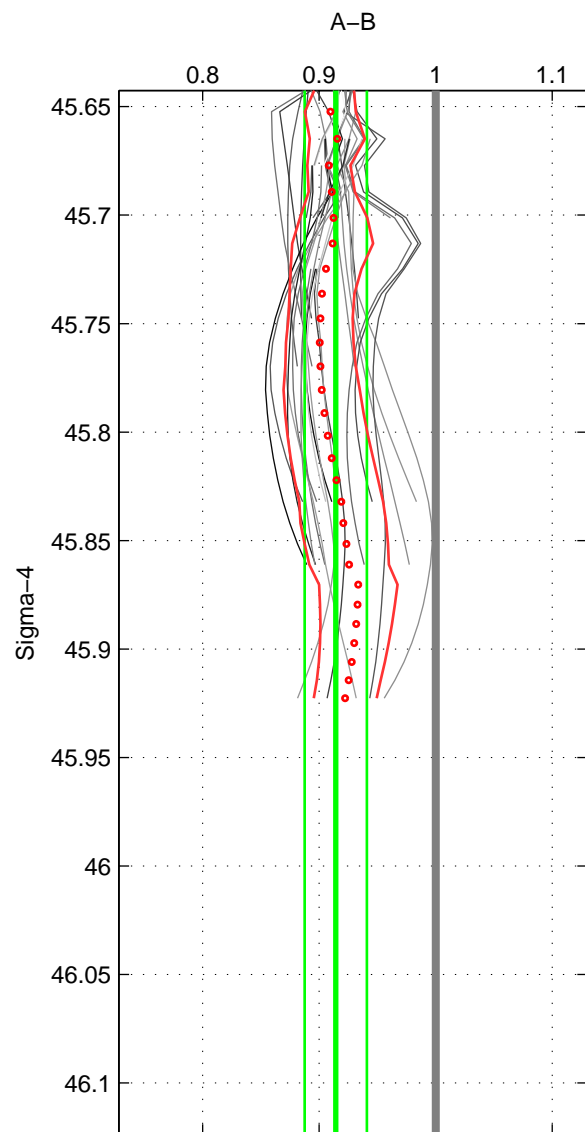

Cruise A (red). Date: Aug 1997 Cruisename: 63-34AR19970805

Cruise B (blue). Date: Jul 1992 Cruisename: 85-58JH19920712

\*\*\* "Favourite" values are means of spaces 1 2 3.

	Offset	O.StDev	Ratio	R.Stdev	Rating
SIGMA:	-1.412	0.447	0.914	0.027	3
THETA:	-1.329	0.374	0.920	0.022	3
DEPTH:	-1.606	0.615	0.907	0.035	3
FAV. :	-1.449	0.479	0.914	0.028	3

Profiles of A: 10  
 Profiles of B: 6  
 Diff profs : 33  
 WMoffset (A-B): -1.4117  
 WMoffset stdev: 0.44665  
 WMratio (A/B): 0.91423  
 WMratio stdev: 0.026744

Quality (1-5): 3

Profiles of A: 10  
 Profiles of B: 6  
 Diff profs : 30  
 WMoffset (A-B): -1.3289  
 WMoffset stdev: 0.37444  
 WMratio (A/B): 0.9203  
 WMratio stdev: 0.021973

Quality (1-5): 3

Profiles of A: 10  
 Profiles of B: 6  
 Diff profs : 31  
 WMoffset (A-B): -1.6058  
 WMoffset stdev: 0.6154  
 WMratio (A/B): 0.90695  
 WMratio stdev: 0.035488

Quality (1-5): 3