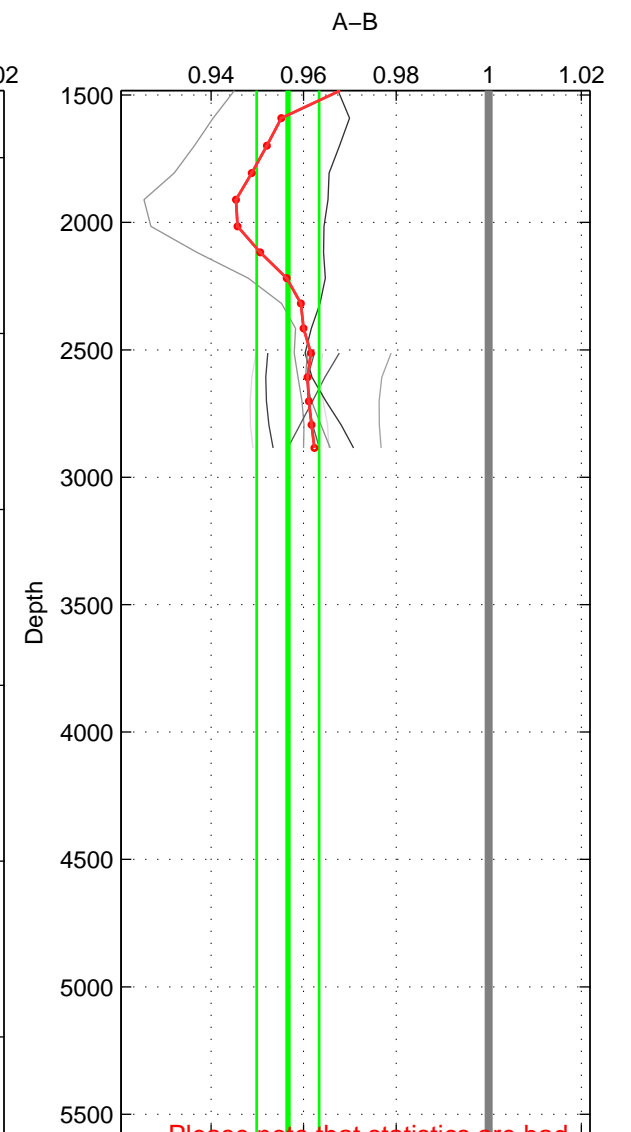

Cruise A (red). Date: Sep 2001 Cruisename: 556-49HG20010813  
 Cruise B (blue). Date: Aug 1998 Cruisename: 567-49HO19980718

\*\*\* "Favourite" values are those of space 2.

	Offset	O.StDev	Ratio	R.Stdev	Rating
SIGMA:	-1.628	0.351	0.961	0.008	4
THETA:	-1.492	0.404	0.964	0.010	5
DEPTH:	-1.840	0.337	0.957	0.007	3
FAV. :	-1.492	0.404	0.964	0.010	5

Profiles of A: 5  
 Profiles of B: 6  
 Diff profs : 9  
 WMoffset (A-B): -1.6276  
 WMoffset stdev: 0.35058  
 WMratio (A/B): 0.96056  
 WMratio stdev: 0.0083347

Quality (1-5): 4

Profiles of A: 5  
 Profiles of B: 6  
 Diff profs : 9  
 WMoffset (A-B): -1.4919  
 WMoffset stdev: 0.40361  
 WMratio (A/B): 0.96393  
 WMratio stdev: 0.00983

Quality (1-5): 5

Profiles of A: 5  
 Profiles of B: 6  
 Diff profs : 9  
 WMoffset (A-B): -1.8403  
 WMoffset stdev: 0.33664  
 WMratio (A/B): 0.95661  
 WMratio stdev: 0.0067395

Quality (1-5): 3

Please note that statistics are bad.