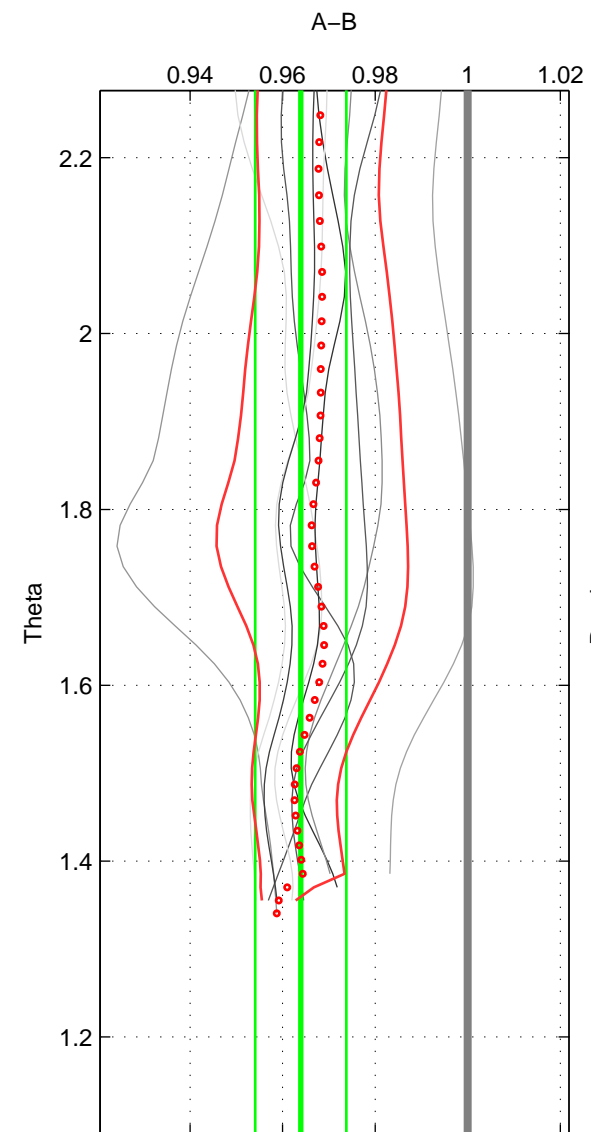

Cruise A (red). Date: Sep 2001 Cruisename: 556-49HG20010813  
 Cruise B (blue). Date: Aug 1998 Cruisename: 567-49HO19980718

\*\*\* "Favourite" values are those of space 2.

	Offset	O.StDev	Ratio	R.Stdev	Rating
SIGMA:	-1.628	0.351	0.961	0.008	4
THETA:	-1.492	0.404	0.964	0.010	5
DEPTH:	-1.840	0.337	0.957	0.007	3
FAV. :	-1.492	0.404	0.964	0.010	5

Profiles of A: 5  
 Profiles of B: 6  
 Diff profs : 9  
 WMoffset (A-B): -1.6276  
 WMoffset stdev: 0.35058  
 WMratio (A/B): 0.96056  
 WMratio stdev: 0.0083347

Quality (1-5): 4

Profiles of A: 5  
 Profiles of B: 6  
 Diff profs : 9  
 WMoffset (A-B): -1.4919  
 WMoffset stdev: 0.40361  
 WMratio (A/B): 0.96393  
 WMratio stdev: 0.00983

Quality (1-5): 5

Profiles of A: 5  
 Profiles of B: 6  
 Diff profs : 9  
 WMoffset (A-B): -1.8403  
 WMoffset stdev: 0.33664  
 WMratio (A/B): 0.95661  
 WMratio stdev: 0.0067395

Quality (1-5): 3

Please note that statistics are bad.