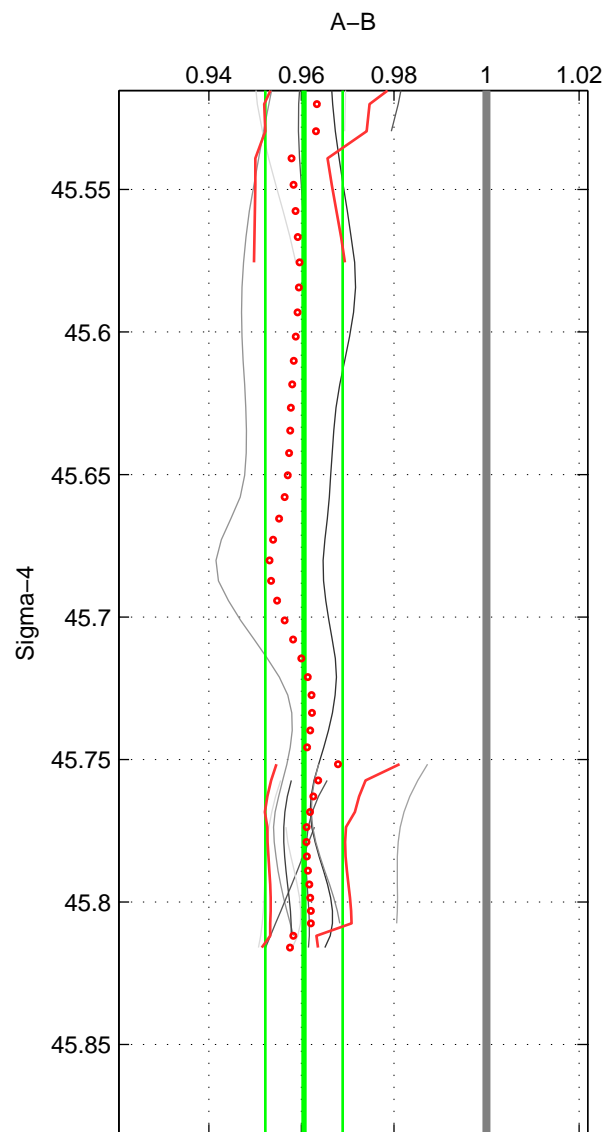

Cruise A (red). Date: Sep 2001 Cruisename: 556-49HG20010813  
 Cruise B (blue). Date: Aug 1998 Cruisename: 567-49HO19980718

\*\*\* "Favourite" values are those of space 2.

	Offset	O.StDev	Ratio	R.Stdev	Rating
SIGMA:	-1.628	0.351	0.961	0.008	4
THETA:	-1.492	0.404	0.964	0.010	5
DEPTH:	-1.840	0.337	0.957	0.007	3
FAV. :	-1.492	0.404	0.964	0.010	5

Profiles of A: 5  
 Profiles of B: 6  
 Diff profs : 9  
 WMoffset (A-B): -1.6276  
 WMoffset stdev: 0.35058  
 WMratio (A/B): 0.96056  
 WMratio stdev: 0.0083347

Quality (1-5): 4

Profiles of A: 5  
 Profiles of B: 6  
 Diff profs : 9  
 WMoffset (A-B): -1.4919  
 WMoffset stdev: 0.40361  
 WMratio (A/B): 0.96393  
 WMratio stdev: 0.00983

Quality (1-5): 5

Profiles of A: 5  
 Profiles of B: 6  
 Diff profs : 9  
 WMoffset (A-B): -1.8403  
 WMoffset stdev: 0.33664  
 WMratio (A/B): 0.95661  
 WMratio stdev: 0.0067395

Quality (1-5): 3

Please note that statistics are bad.