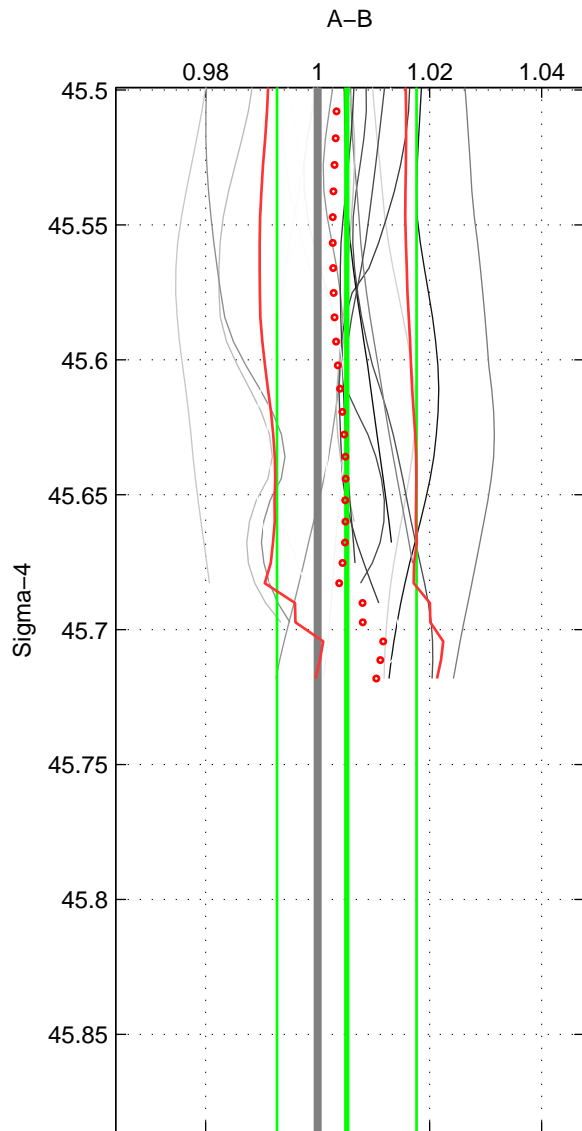

Cruise A (red). Date: Jun 2001 Cruisename: 591-49NZ20010604
 Cruise B (blue). Date: Jun 1998 Cruisename: 684-49UP19980609

*** "Favourite" values are those of space 1.

	Offset	O.StDev	Ratio	R.Stdev	Rating
SIGMA:	0.217	0.520	1.005	0.012	5
THETA:	0.405	0.397	1.010	0.010	4
DEPTH:	0.221	0.020	1.005	0.000	3
FAV.:	0.217	0.520	1.005	0.012	5

Profiles of A: 11
 Profiles of B: 12
 Diff profs : 19
 WMoffset (A-B): 0.21745
 WMoffset stdev: 0.51954
 WMratio (A/B): 1.0052
 WMratio stdev: 0.012459

Quality (1-5): 5

Profiles of A: 11
 Profiles of B: 12
 Diff profs : 19
 WMoffset (A-B): 0.40518
 WMoffset stdev: 0.39743
 WMratio (A/B): 1.0096
 WMratio stdev: 0.0098237

Quality (1-5): 4

Profiles of A: 11
 Profiles of B: 12
 Diff profs : 19
 WMoffset (A-B): 0.22067
 WMoffset stdev: 0.019531
 WMratio (A/B): 1.0054
 WMratio stdev: 0.00046445

Quality (1-5): 3

Please note that statistics are bad.