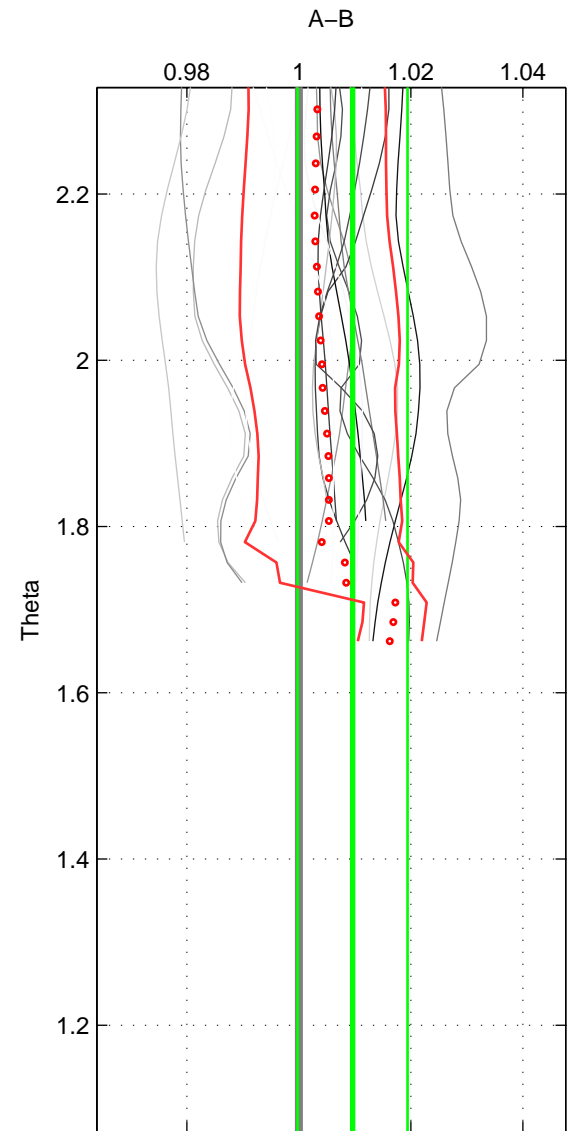

Cruise A (red). Date: Jun 2001 Cruisename: 591-49NZ20010604
 Cruise B (blue). Date: Jun 1998 Cruisename: 684-49UP19980609

*** "Favourite" values are those of space 1.

	Offset	O.StDev	Ratio	R.Stdev	Rating
SIGMA:	0.217	0.520	1.005	0.012	5
THETA:	0.405	0.397	1.010	0.010	4
DEPTH:	0.221	0.020	1.005	0.000	3
FAV.:	0.217	0.520	1.005	0.012	5

Profiles of A: 11
 Profiles of B: 12
 Diff profs : 19
 WMoffset (A-B): 0.21745
 WMoffset stdev: 0.51954
 WMratio (A/B): 1.0052
 WMratio stdev: 0.012459

Quality (1-5): 5

Profiles of A: 11
 Profiles of B: 12
 Diff profs : 19
 WMoffset (A-B): 0.40518
 WMoffset stdev: 0.39743
 WMratio (A/B): 1.0096
 WMratio stdev: 0.0098237

Quality (1-5): 4

Profiles of A: 11
 Profiles of B: 12
 Diff profs : 19
 WMoffset (A-B): 0.22067
 WMoffset stdev: 0.019531
 WMratio (A/B): 1.0054
 WMratio stdev: 0.00046445

Quality (1-5): 3

Please note that statistics are bad.