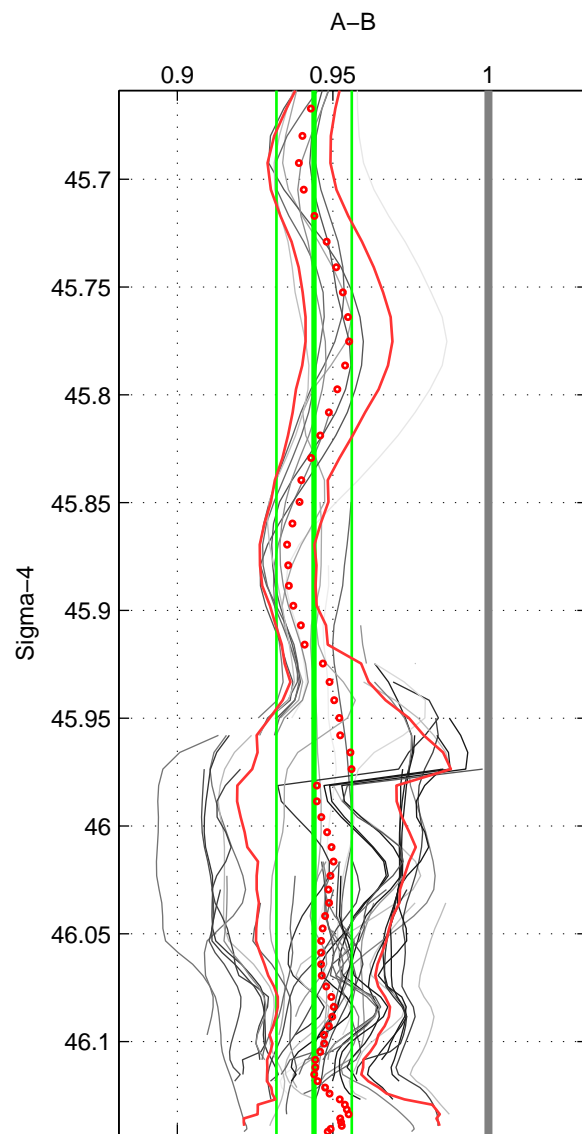

Cruise A (red). Date: Jan 2011 Cruisename: 340-09AR20110104  
 Cruise B (blue). Date: Jan 1995 Cruisename: 384-49HH19941213

\*\*\* "Favourite" values are means of spaces 1 2 3.

	Offset	O.StDev	Ratio	R.Stdev	Rating
SIGMA:	-1.849	0.408	0.944	0.012	5
THETA:	-1.797	0.437	0.946	0.013	5
DEPTH:	-1.895	0.492	0.944	0.014	5
FAV. :	-1.847	0.446	0.944	0.013	5

Profiles of A: 23  
 Profiles of B: 6  
 Diff profs : 50  
 WMoffset (A-B): -1.8488  
 WMoffset stdev: 0.40769  
 WMratio (A/B): 0.94394  
 WMratio stdev: 0.012117

Quality (1-5): 5

Profiles of A: 23  
 Profiles of B: 6  
 Diff profs : 50  
 WMoffset (A-B): -1.7974  
 WMoffset stdev: 0.43696  
 WMratio (A/B): 0.94551  
 WMratio stdev: 0.012944

Quality (1-5): 5

Profiles of A: 23  
 Profiles of B: 6  
 Diff profs : 50  
 WMoffset (A-B): -1.8951  
 WMoffset stdev: 0.4921  
 WMratio (A/B): 0.94355  
 WMratio stdev: 0.014348

Quality (1-5): 5