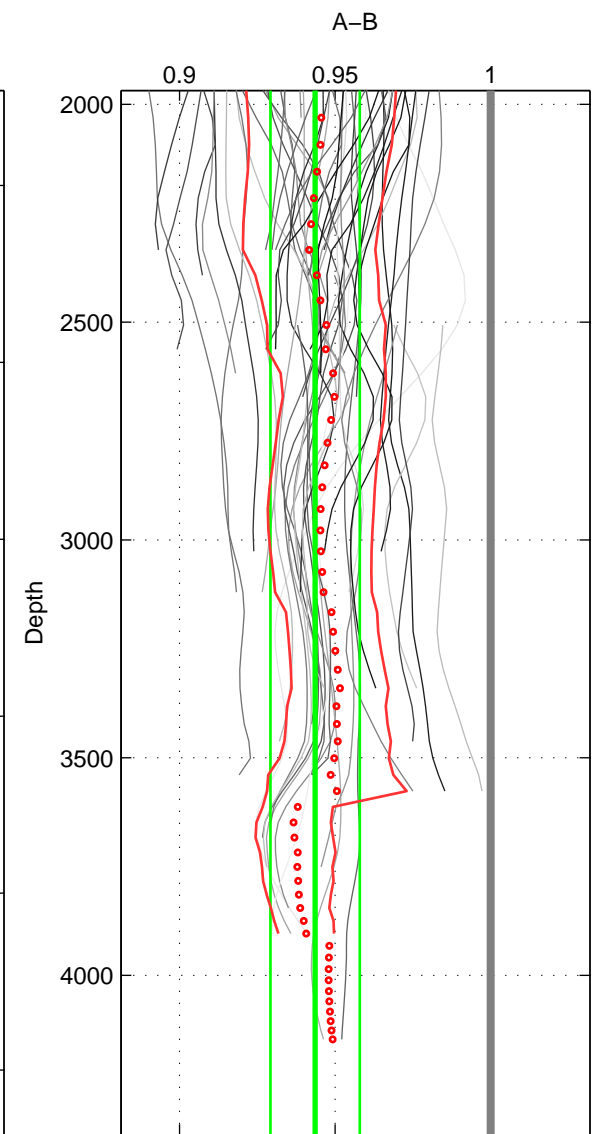

Cruise A (red). Date: Jan 2011 Cruisename: 340-09AR20110104  
 Cruise B (blue). Date: Jan 1995 Cruisename: 384-49HH19941213

\*\*\* "Favourite" values are means of spaces 1 2 3.

	Offset	O.StDev	Ratio	R.Stdev	Rating
SIGMA:	-1.849	0.408	0.944	0.012	5
THETA:	-1.797	0.437	0.946	0.013	5
DEPTH:	-1.895	0.492	0.944	0.014	5
FAV. :	-1.847	0.446	0.944	0.013	5

Profiles of A: 23  
 Profiles of B: 6  
 Diff profs : 50  
 WMoffset (A-B): -1.8488  
 WMoffset stdev: 0.40769  
 WMratio (A/B): 0.94394  
 WMratio stdev: 0.012117

Quality (1-5): 5

Profiles of A: 23  
 Profiles of B: 6  
 Diff profs : 50  
 WMoffset (A-B): -1.7974  
 WMoffset stdev: 0.43696  
 WMratio (A/B): 0.94551  
 WMratio stdev: 0.012944

Quality (1-5): 5

Profiles of A: 23  
 Profiles of B: 6  
 Diff profs : 50  
 WMoffset (A-B): -1.8951  
 WMoffset stdev: 0.4921  
 WMratio (A/B): 0.94355  
 WMratio stdev: 0.014348

Quality (1-5): 5