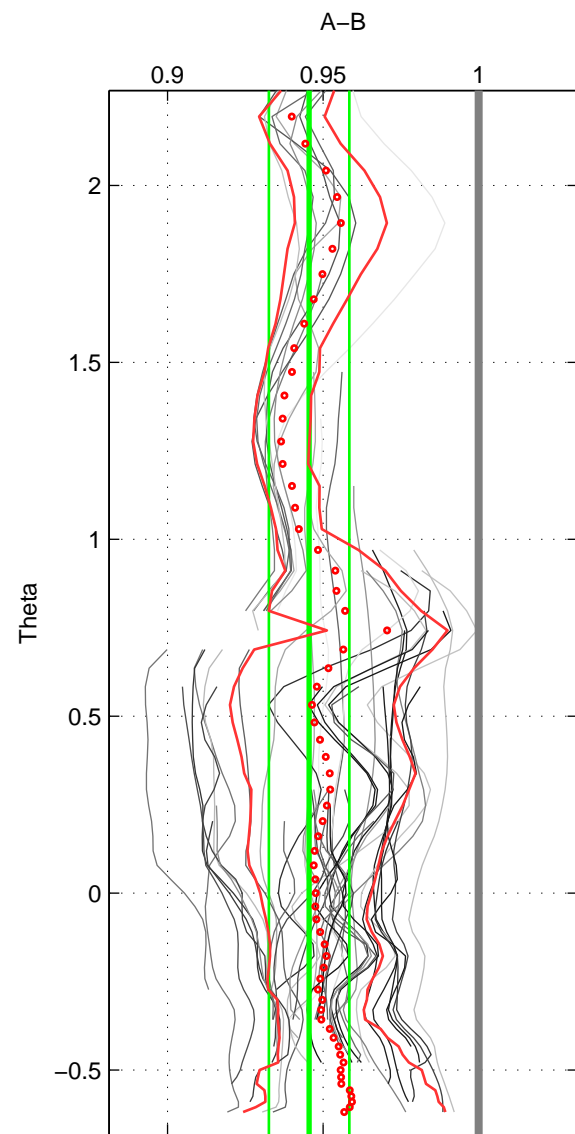

Cruise A (red). Date: Jan 2011 Cruisename: 340-09AR20110104  
 Cruise B (blue). Date: Jan 1995 Cruisename: 384-49HH19941213

\*\*\* "Favourite" values are means of spaces 1 2 3.

	Offset	O.StDev	Ratio	R.Stdev	Rating
SIGMA:	-1.849	0.408	0.944	0.012	5
THETA:	-1.797	0.437	0.946	0.013	5
DEPTH:	-1.895	0.492	0.944	0.014	5
FAV. :	-1.847	0.446	0.944	0.013	5

Profiles of A: 23  
 Profiles of B: 6  
 Diff profs : 50  
 WMoffset (A-B): -1.8488  
 WMoffset stdev: 0.40769  
 WMratio (A/B): 0.94394  
 WMratio stdev: 0.012117

Quality (1-5): 5

Profiles of A: 23  
 Profiles of B: 6  
 Diff profs : 50  
 WMoffset (A-B): -1.7974  
 WMoffset stdev: 0.43696  
 WMratio (A/B): 0.94551  
 WMratio stdev: 0.012944

Quality (1-5): 5

Profiles of A: 23  
 Profiles of B: 6  
 Diff profs : 50  
 WMoffset (A-B): -1.8951  
 WMoffset stdev: 0.4921  
 WMratio (A/B): 0.94355  
 WMratio stdev: 0.014348

Quality (1-5): 5