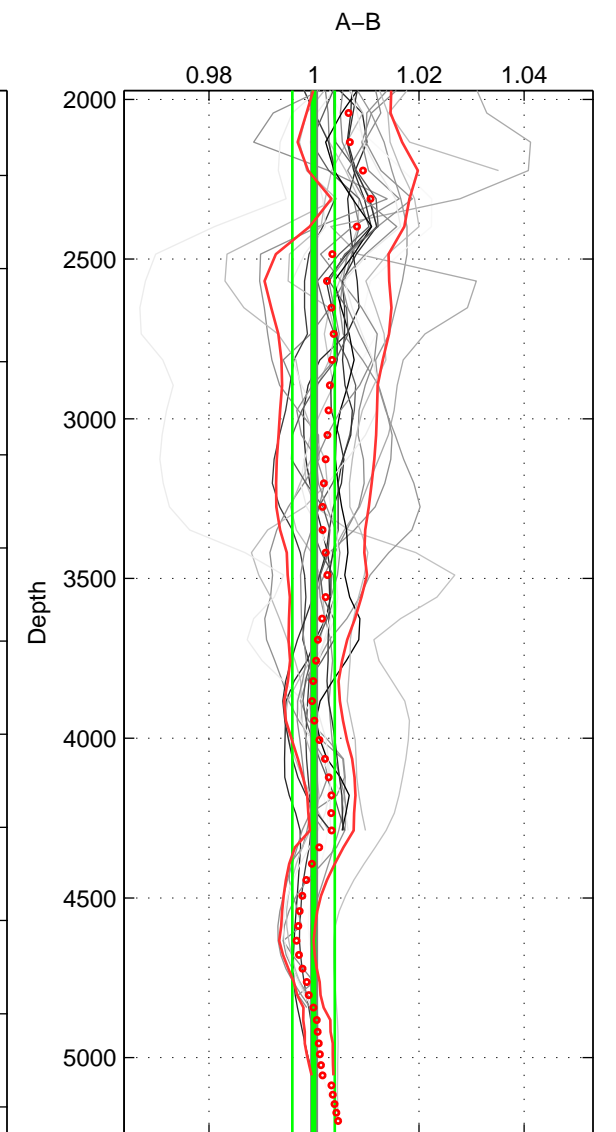

Cruise A (red). Date: Feb 1995 Cruisename: 347-316N19950124

Cruise B (blue). Date: Mar 1995 Cruisename: 348-316N19950310

\*\*\* "Favourite" values are means of spaces 1 2 3.

|        | Offset | O.StDev | Ratio | R.Stdev | Rating |
|--------|--------|---------|-------|---------|--------|
| SIGMA: | 0.036  | 0.164   | 1.001 | 0.005   | 5      |
| THETA: | 0.046  | 0.155   | 1.001 | 0.005   | 5      |
| DEPTH: | -0.003 | 0.131   | 1.000 | 0.004   | 5      |
| FAV.:  | 0.026  | 0.150   | 1.001 | 0.005   | 5      |

Profiles of A: 3  
 Profiles of B: 22  
 Diff profs : 23  
 WMoffset (A-B): 0.035723  
 WMoffset stdev: 0.16433  
 WMratio (A/B): 1.0011  
 WMratio stdev: 0.0050898

Quality (1-5): 5

Profiles of A: 3  
 Profiles of B: 22  
 Diff profs : 23  
 WMoffset (A-B): 0.046365  
 WMoffset stdev: 0.15507  
 WMratio (A/B): 1.0014  
 WMratio stdev: 0.004744

Quality (1-5): 5

Profiles of A: 3  
 Profiles of B: 23  
 Diff profs : 24  
 WMoffset (A-B): -0.0026405  
 WMoffset stdev: 0.13056  
 WMratio (A/B): 0.99992  
 WMratio stdev: 0.0040397

Quality (1-5): 5