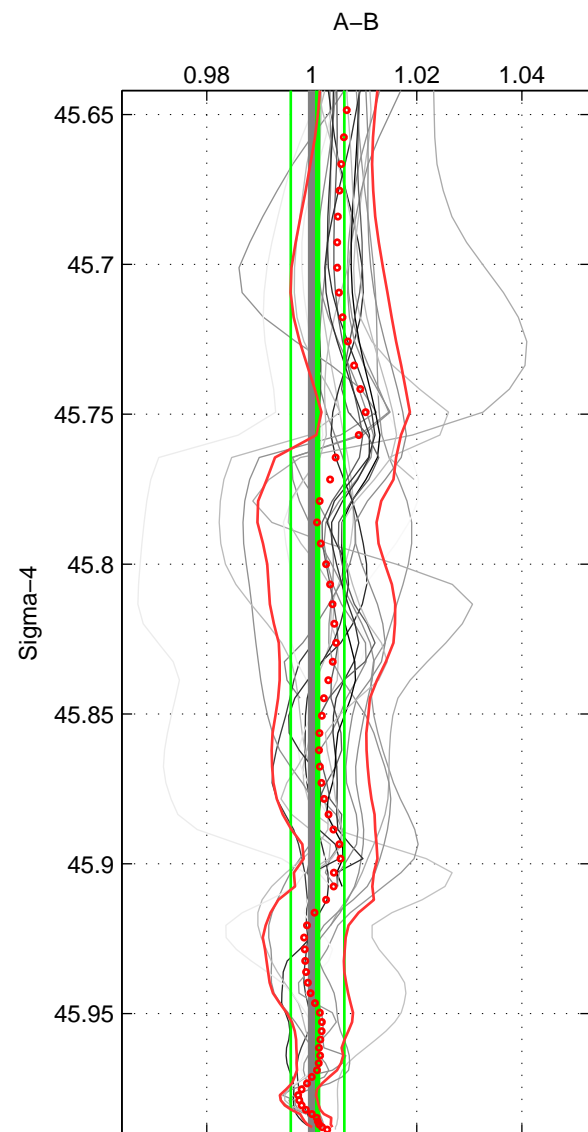

Cruise A (red). Date: Feb 1995 Cruisename: 347-316N19950124

Cruise B (blue). Date: Mar 1995 Cruisename: 348-316N19950310

\*\*\* "Favourite" values are means of spaces 1 2 3.

|        | Offset | O.StDev | Ratio | R.Stdev | Rating |
|--------|--------|---------|-------|---------|--------|
| SIGMA: | 0.036  | 0.164   | 1.001 | 0.005   | 5      |
| THETA: | 0.046  | 0.155   | 1.001 | 0.005   | 5      |
| DEPTH: | -0.003 | 0.131   | 1.000 | 0.004   | 5      |
| FAV.:  | 0.026  | 0.150   | 1.001 | 0.005   | 5      |

Profiles of A: 3  
 Profiles of B: 22  
 Diff profs : 23  
 WMoffset (A-B): 0.035723  
 WMoffset stdev: 0.16433  
 WMratio (A/B): 1.0011  
 WMratio stdev: 0.0050898

Quality (1-5): 5

Profiles of A: 3  
 Profiles of B: 22  
 Diff profs : 23  
 WMoffset (A-B): 0.046365  
 WMoffset stdev: 0.15507  
 WMratio (A/B): 1.0014  
 WMratio stdev: 0.004744

Quality (1-5): 5

Profiles of A: 3  
 Profiles of B: 23  
 Diff profs : 24  
 WMoffset (A-B): -0.0026405  
 WMoffset stdev: 0.13056  
 WMratio (A/B): 0.99992  
 WMratio stdev: 0.0040397

Quality (1-5): 5