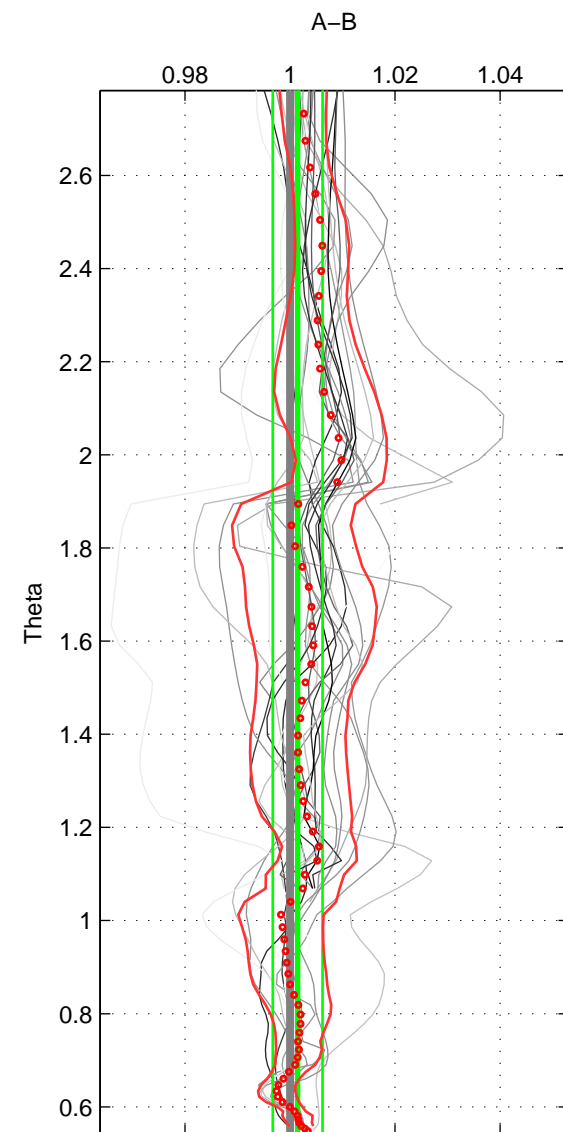

Cruise A (red). Date: Feb 1995 Cruisename: 347-316N19950124

Cruise B (blue). Date: Mar 1995 Cruisename: 348-316N19950310

\*\*\* "Favourite" values are means of spaces 1 2 3.

|        | Offset | O.StDev | Ratio | R.Stdev | Rating |
|--------|--------|---------|-------|---------|--------|
| SIGMA: | 0.036  | 0.164   | 1.001 | 0.005   | 5      |
| THETA: | 0.046  | 0.155   | 1.001 | 0.005   | 5      |
| DEPTH: | -0.003 | 0.131   | 1.000 | 0.004   | 5      |
| FAV.:  | 0.026  | 0.150   | 1.001 | 0.005   | 5      |

Profiles of A: 3  
 Profiles of B: 22  
 Diff profs : 23  
 WMoffset (A-B): 0.035723  
 WMoffset stdev: 0.16433  
 WMratio (A/B): 1.0011  
 WMratio stdev: 0.0050898

Quality (1-5): 5

Profiles of A: 3  
 Profiles of B: 22  
 Diff profs : 23  
 WMoffset (A-B): 0.046365  
 WMoffset stdev: 0.15507  
 WMratio (A/B): 1.0014  
 WMratio stdev: 0.004744

Quality (1-5): 5

Profiles of A: 3  
 Profiles of B: 23  
 Diff profs : 24  
 WMoffset (A-B): -0.0026405  
 WMoffset stdev: 0.13056  
 WMratio (A/B): 0.99992  
 WMratio stdev: 0.0040397

Quality (1-5): 5