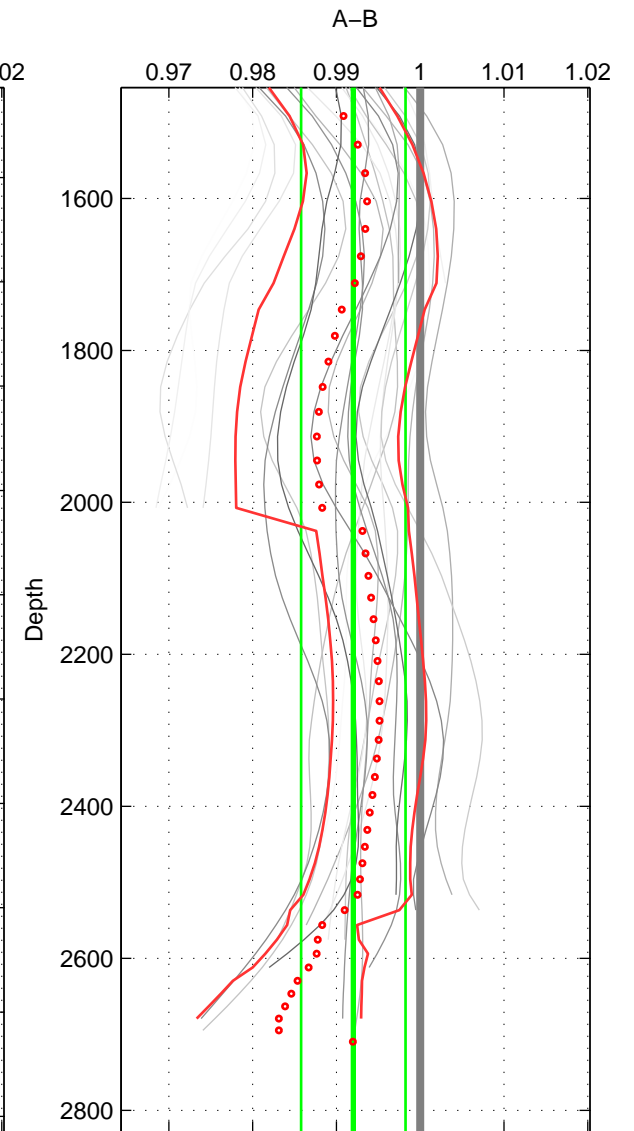

Cruise A (red). Date: May 2007 Cruisename: 509-32WC20070511

Cruise B (blue). Date: Aug 2007 Cruisename: 611-49NZ20070724

*** "Favourite" values are means of spaces 1 2 3.

	Offset	O.StDev	Ratio	R.Stdev	Rating
SIGMA:	-0.406	0.148	0.990	0.004	4
THETA:	-0.438	0.245	0.990	0.006	4
DEPTH:	-0.330	0.257	0.992	0.006	4
FAV. :	-0.391	0.217	0.991	0.005	4

Profiles of A: 4
 Profiles of B: 9
 Diff profs : 22
 WMoffset (A-B): -0.40617
 WMoffset stdev: 0.1482
 WMratio (A/B): 0.99014
 WMratio stdev: 0.0036034

Quality (1-5): 4

Profiles of A: 4
 Profiles of B: 9
 Diff profs : 22
 WMoffset (A-B): -0.43797
 WMoffset stdev: 0.24491
 WMratio (A/B): 0.98958
 WMratio stdev: 0.0058872

Quality (1-5): 4

Profiles of A: 4
 Profiles of B: 9
 Diff profs : 22
 WMoffset (A-B): -0.33027
 WMoffset stdev: 0.25704
 WMratio (A/B): 0.99201
 WMratio stdev: 0.0062415

Quality (1-5): 4