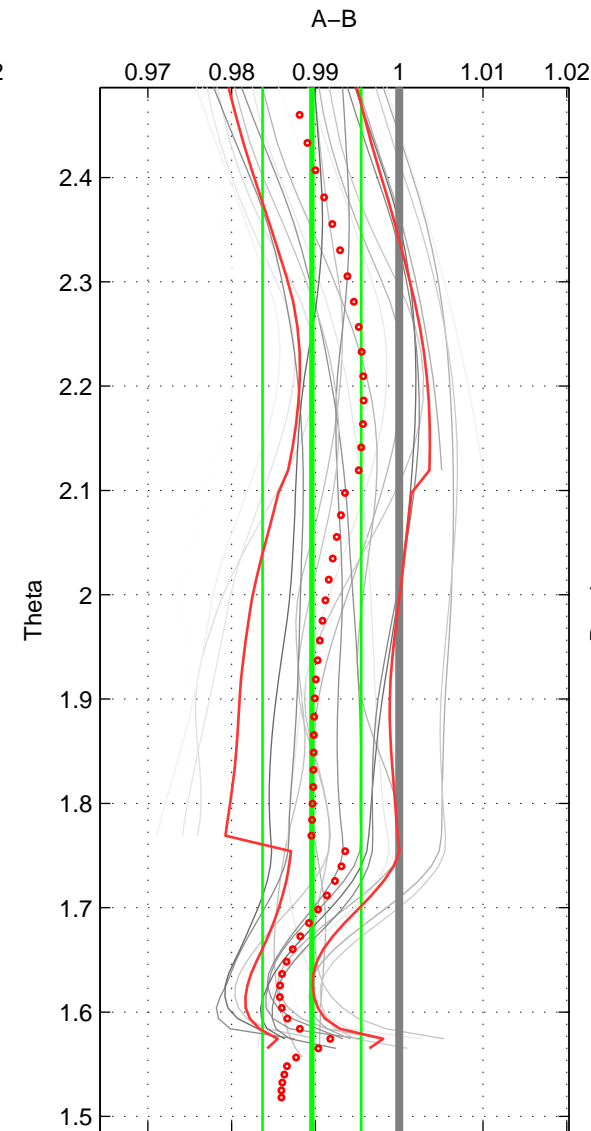

Cruise A (red). Date: May 2007 Cruisename: 509-32WC20070511

Cruise B (blue). Date: Aug 2007 Cruisename: 611-49NZ20070724

*** "Favourite" values are means of spaces 1 2 3.

	Offset	O.StDev	Ratio	R.Stdev	Rating
SIGMA:	-0.406	0.148	0.990	0.004	4
THETA:	-0.438	0.245	0.990	0.006	4
DEPTH:	-0.330	0.257	0.992	0.006	4
FAV. :	-0.391	0.217	0.991	0.005	4

Profiles of A: 4
 Profiles of B: 9
 Diff profs : 22
 WMoffset (A-B): -0.40617
 WMoffset stdev: 0.1482
 WMratio (A/B): 0.99014
 WMratio stdev: 0.0036034

Quality (1-5): 4

Profiles of A: 4
 Profiles of B: 9
 Diff profs : 22
 WMoffset (A-B): -0.43797
 WMoffset stdev: 0.24491
 WMratio (A/B): 0.98958
 WMratio stdev: 0.0058872

Quality (1-5): 4

Profiles of A: 4
 Profiles of B: 9
 Diff profs : 22
 WMoffset (A-B): -0.33027
 WMoffset stdev: 0.25704
 WMratio (A/B): 0.99201
 WMratio stdev: 0.0062415

Quality (1-5): 4