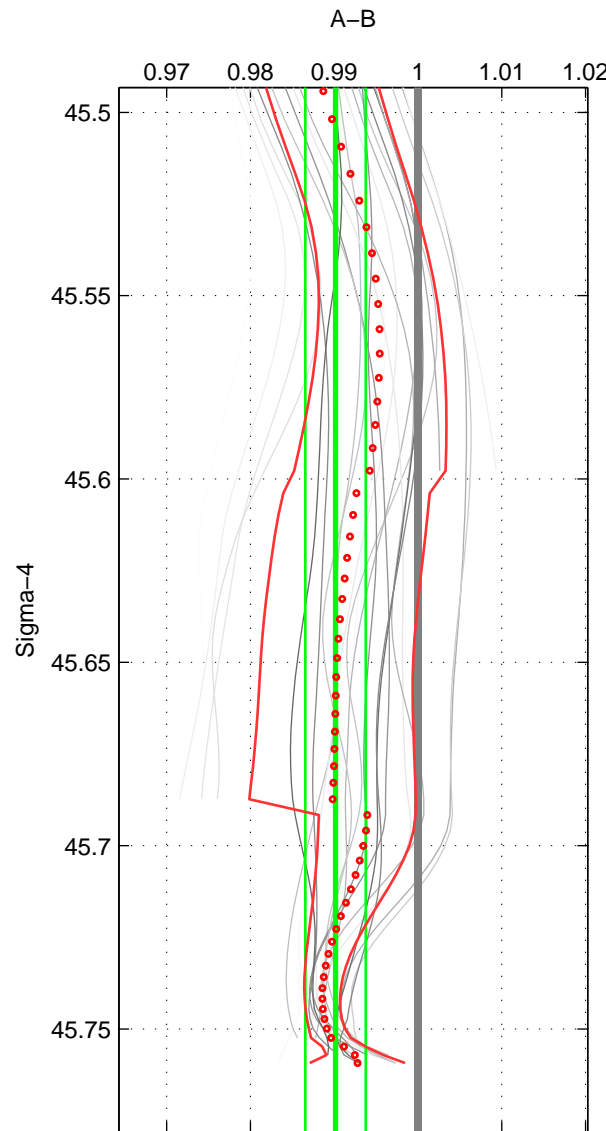

Cruise A (red). Date: May 2007 Cruisename: 509-32WC20070511

Cruise B (blue). Date: Aug 2007 Cruisename: 611-49NZ20070724

*** "Favourite" values are means of spaces 1 2 3.

	Offset	O.StDev	Ratio	R.Stdev	Rating
SIGMA:	-0.406	0.148	0.990	0.004	4
THETA:	-0.438	0.245	0.990	0.006	4
DEPTH:	-0.330	0.257	0.992	0.006	4
FAV. :	-0.391	0.217	0.991	0.005	4

Profiles of A: 4
 Profiles of B: 9
 Diff profs : 22
 WMoffset (A-B): -0.40617
 WMoffset stdev: 0.1482
 WMratio (A/B): 0.99014
 WMratio stdev: 0.0036034

Quality (1-5): 4

Profiles of A: 4
 Profiles of B: 9
 Diff profs : 22
 WMoffset (A-B): -0.43797
 WMoffset stdev: 0.24491
 WMratio (A/B): 0.98958
 WMratio stdev: 0.0058872

Quality (1-5): 4

Profiles of A: 4
 Profiles of B: 9
 Diff profs : 22
 WMoffset (A-B): -0.33027
 WMoffset stdev: 0.25704
 WMratio (A/B): 0.99201
 WMratio stdev: 0.0062415

Quality (1-5): 4