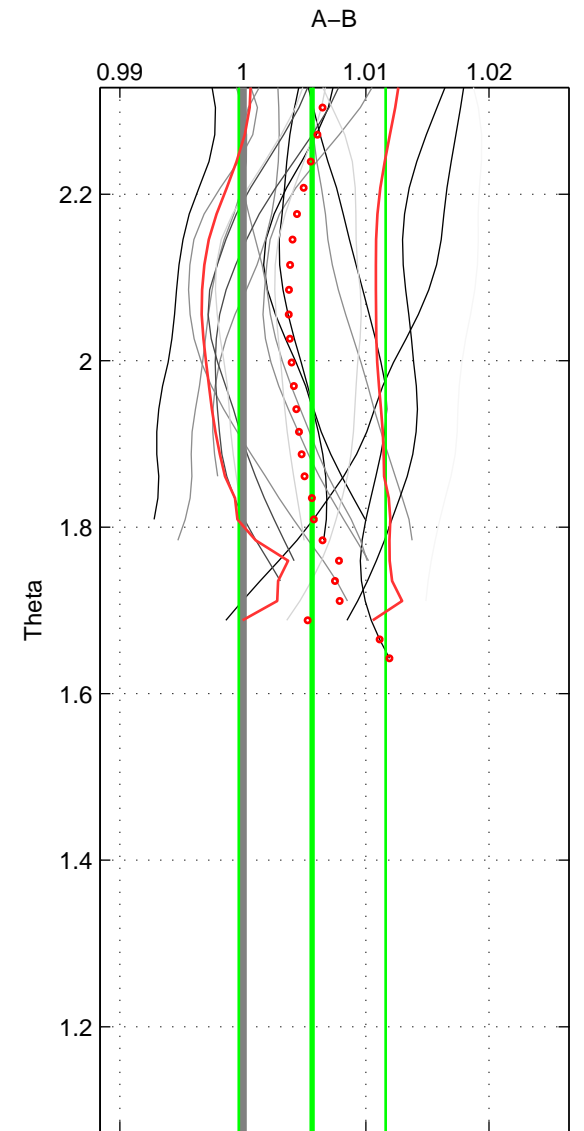

Cruise A (red). Date: Jun 2001 Cruisename: 591-49NZ20010604  
 Cruise B (blue). Date: Jun 2005 Cruisename: 707-49UP20050615

\*\*\* "Favourite" values are means of spaces 1 2.

	Offset	O.StDev	Ratio	R.Stdev	Rating
SIGMA:	0.233	0.242	1.006	0.006	4
THETA:	0.234	0.247	1.006	0.006	4
DEPTH:	0.284	0.025	1.007	0.001	3
FAV.:	0.234	0.245	1.006	0.006	4

Profiles of A: 9  
 Profiles of B: 12  
 Diff profs : 18  
 WMoffset (A-B): 0.23325  
 WMoffset stdev: 0.24169  
 WMratio (A/B): 1.0056  
 WMratio stdev: 0.0058185

Quality (1-5): 4

Profiles of A: 9  
 Profiles of B: 12  
 Diff profs : 18  
 WMoffset (A-B): 0.23442  
 WMoffset stdev: 0.24744  
 WMratio (A/B): 1.0056  
 WMratio stdev: 0.0059607

Quality (1-5): 4

Profiles of A: 9  
 Profiles of B: 12  
 Diff profs : 18  
 WMoffset (A-B): 0.28393  
 WMoffset stdev: 0.024725  
 WMratio (A/B): 1.0069  
 WMratio stdev: 0.00067627

Quality (1-5): 3

Please note that statistics are bad.