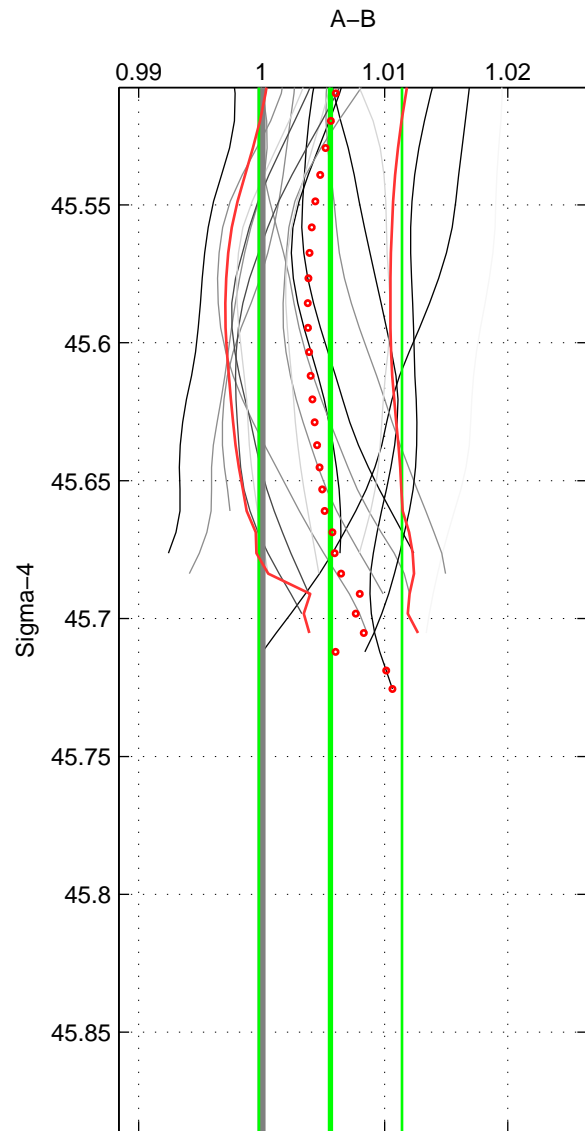

Cruise A (red). Date: Jun 2001 Cruisename: 591-49NZ20010604  
 Cruise B (blue). Date: Jun 2005 Cruisename: 707-49UP20050615

\*\*\* "Favourite" values are means of spaces 1 2.

	Offset	O.StDev	Ratio	R.Stdev	Rating
SIGMA:	0.233	0.242	1.006	0.006	4
THETA:	0.234	0.247	1.006	0.006	4
DEPTH:	0.284	0.025	1.007	0.001	3
FAV.:	0.234	0.245	1.006	0.006	4

Profiles of A: 9  
 Profiles of B: 12  
 Diff profs : 18  
 WMoffset (A-B): 0.23325  
 WMoffset stdev: 0.24169  
 WMratio (A/B): 1.0056  
 WMratio stdev: 0.0058185

Quality (1-5): 4

Profiles of A: 9  
 Profiles of B: 12  
 Diff profs : 18  
 WMoffset (A-B): 0.23442  
 WMoffset stdev: 0.24744  
 WMratio (A/B): 1.0056  
 WMratio stdev: 0.0059607

Quality (1-5): 4

Profiles of A: 9  
 Profiles of B: 12  
 Diff profs : 18  
 WMoffset (A-B): 0.28393  
 WMoffset stdev: 0.024725  
 WMratio (A/B): 1.0069  
 WMratio stdev: 0.00067627

Quality (1-5): 3

Please note that statistics are bad.