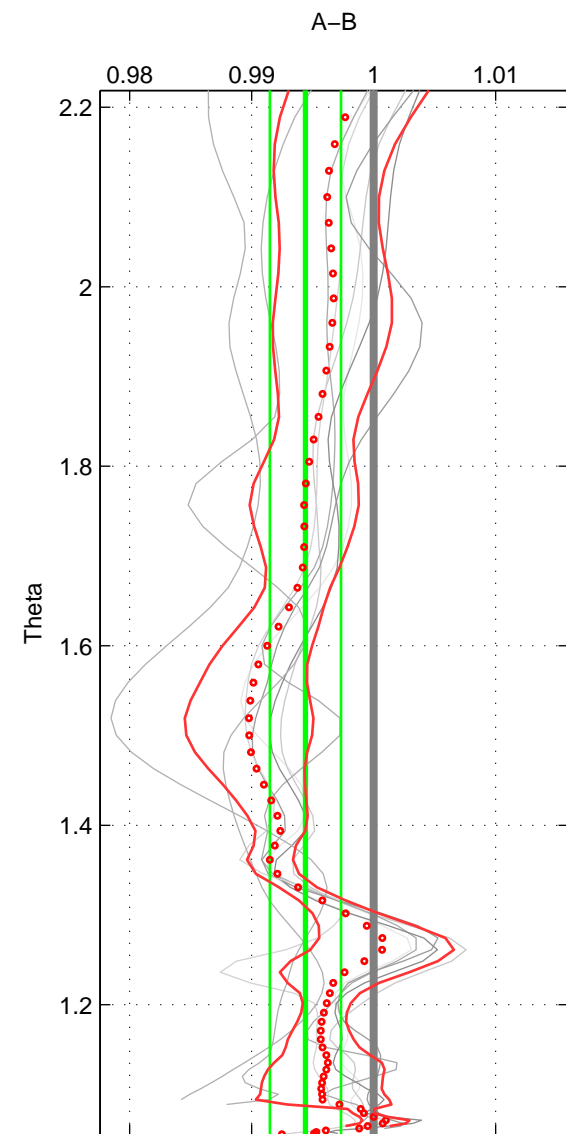

Cruise A (red). Date: Sep 2001 Cruisename: 556-49HG20010813

Cruise B (blue). Date: Aug 2007 Cruisename: 611-49NZ20070724

\*\*\* "Favourite" values are means of spaces 1 2 3.

	Offset	O.StDev	Ratio	R.Stdev	Rating
SIGMA:	-0.221	0.101	0.994	0.003	5
THETA:	-0.213	0.112	0.994	0.003	5
DEPTH:	-0.162	0.092	0.996	0.003	5
FAV. :	-0.199	0.102	0.995	0.003	5

Profiles of A: 3  
 Profiles of B: 7  
 Diff profs : 8  
 WMoffset (A-B): -0.2207  
 WMoffset stdev: 0.10092  
 WMratio (A/B): 0.99422  
 WMratio stdev: 0.0026331

Quality (1-5): 5

Profiles of A: 3  
 Profiles of B: 7  
 Diff profs : 8  
 WMoffset (A-B): -0.21342  
 WMoffset stdev: 0.11209  
 WMratio (A/B): 0.99441  
 WMratio stdev: 0.002916

Quality (1-5): 5

Profiles of A: 3  
 Profiles of B: 7  
 Diff profs : 8  
 WMoffset (A-B): -0.16229  
 WMoffset stdev: 0.092287  
 WMratio (A/B): 0.99555  
 WMratio stdev: 0.0025665

Quality (1-5): 5