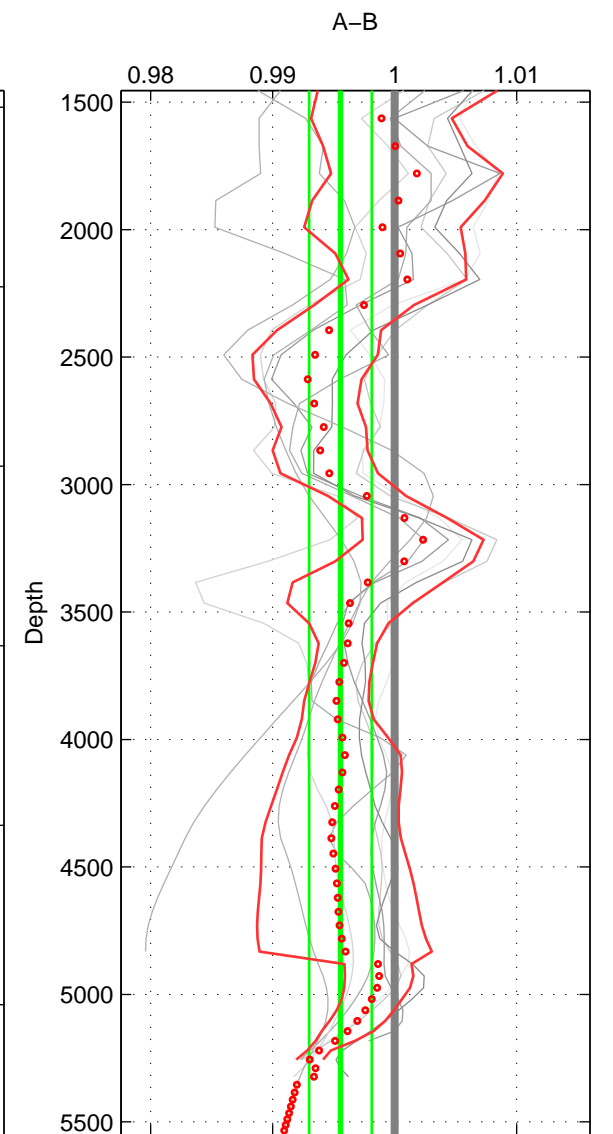

Cruise A (red). Date: Sep 2001 Cruisename: 556-49HG20010813

Cruise B (blue). Date: Aug 2007 Cruisename: 611-49NZ20070724

\*\*\* "Favourite" values are means of spaces 1 2 3.

	Offset	O.StDev	Ratio	R.Stdev	Rating
SIGMA:	-0.221	0.101	0.994	0.003	5
THETA:	-0.213	0.112	0.994	0.003	5
DEPTH:	-0.162	0.092	0.996	0.003	5
FAV. :	-0.199	0.102	0.995	0.003	5

Profiles of A: 3  
 Profiles of B: 7  
 Diff profs : 8  
 WMoffset (A-B): -0.2207  
 WMoffset stdev: 0.10092  
 WMratio (A/B): 0.99422  
 WMratio stdev: 0.0026331

Quality (1-5): 5

Profiles of A: 3  
 Profiles of B: 7  
 Diff profs : 8  
 WMoffset (A-B): -0.21342  
 WMoffset stdev: 0.11209  
 WMratio (A/B): 0.99441  
 WMratio stdev: 0.002916

Quality (1-5): 5

Profiles of A: 3  
 Profiles of B: 7  
 Diff profs : 8  
 WMoffset (A-B): -0.16229  
 WMoffset stdev: 0.092287  
 WMratio (A/B): 0.99555  
 WMratio stdev: 0.0025665

Quality (1-5): 5