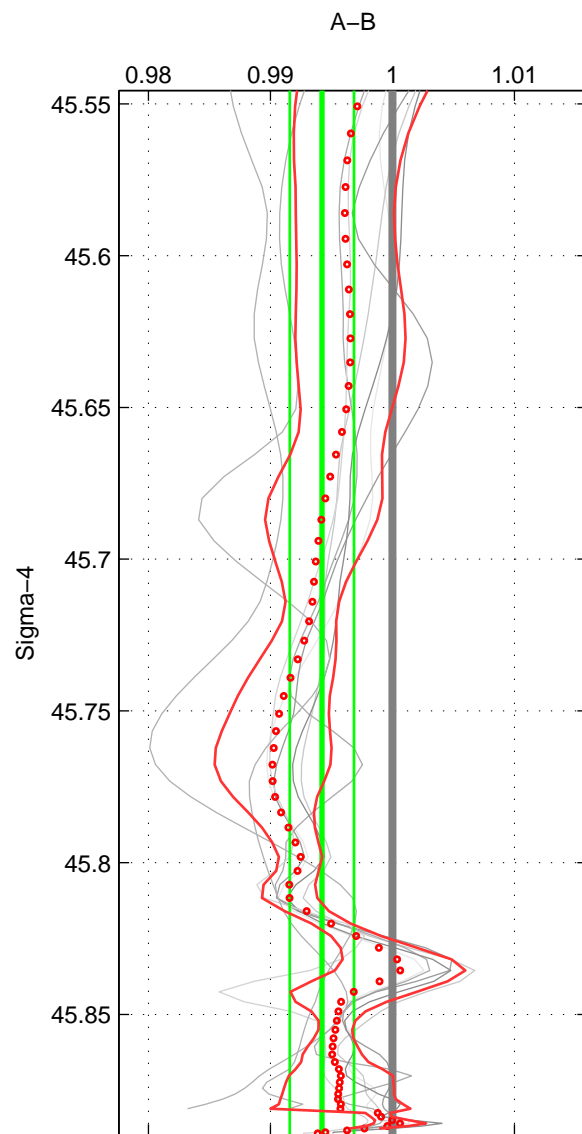

Cruise A (red). Date: Sep 2001 Cruisename: 556-49HG20010813

Cruise B (blue). Date: Aug 2007 Cruisename: 611-49NZ20070724

\*\*\* "Favourite" values are means of spaces 1 2 3.

	Offset	O.StDev	Ratio	R.Stdev	Rating
SIGMA:	-0.221	0.101	0.994	0.003	5
THETA:	-0.213	0.112	0.994	0.003	5
DEPTH:	-0.162	0.092	0.996	0.003	5
FAV. :	-0.199	0.102	0.995	0.003	5

Profiles of A: 3  
 Profiles of B: 7  
 Diff profs : 8  
 WMoffset (A-B): -0.2207  
 WMoffset stdev: 0.10092  
 WMratio (A/B): 0.99422  
 WMratio stdev: 0.0026331

Quality (1-5): 5

Profiles of A: 3  
 Profiles of B: 7  
 Diff profs : 8  
 WMoffset (A-B): -0.21342  
 WMoffset stdev: 0.11209  
 WMratio (A/B): 0.99441  
 WMratio stdev: 0.002916

Quality (1-5): 5

Profiles of A: 3  
 Profiles of B: 7  
 Diff profs : 8  
 WMoffset (A-B): -0.16229  
 WMoffset stdev: 0.092287  
 WMratio (A/B): 0.99555  
 WMratio stdev: 0.0025665

Quality (1-5): 5