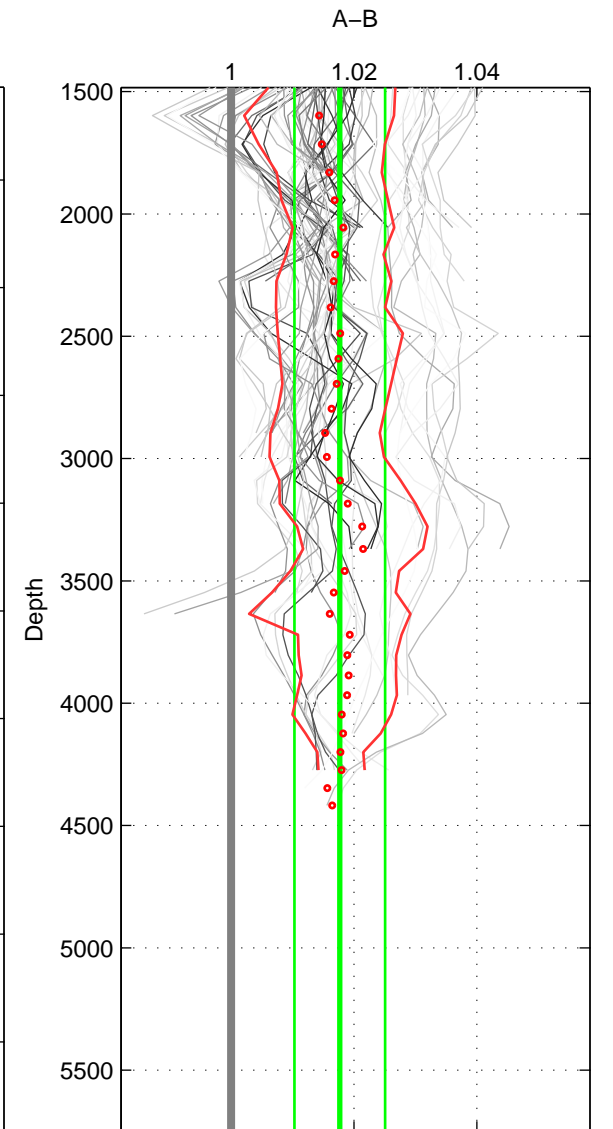

Cruise A (red). Date: Mar 1989 Cruisename: 507-32MW19890206

Cruise B (blue). Date: Jul 2010 Cruisename: 718-49UP20100706

\*\*\* "Favourite" values are means of spaces 1 2 3.

	Offset	O.StDev	Ratio	R.Stdev	Rating
SIGMA:	0.711	0.308	1.019	0.008	5
THETA:	0.730	0.313	1.019	0.008	5
DEPTH:	0.642	0.265	1.018	0.007	5
FAV.:	0.695	0.295	1.019	0.008	5

Profiles of A: 11  
 Profiles of B: 9  
 Diff profs : 78  
 WMoffset (A-B): 0.711  
 WMoffset stdev: 0.30844  
 WMratio (A/B): 1.019  
 WMratio stdev: 0.0083098

Quality (1-5): 5

Profiles of A: 11  
 Profiles of B: 9  
 Diff profs : 78  
 WMoffset (A-B): 0.73041  
 WMoffset stdev: 0.31262  
 WMratio (A/B): 1.0195  
 WMratio stdev: 0.0084244

Quality (1-5): 5

Profiles of A: 11  
 Profiles of B: 9  
 Diff profs : 78  
 WMoffset (A-B): 0.64225  
 WMoffset stdev: 0.26517  
 WMratio (A/B): 1.0177  
 WMratio stdev: 0.0073831

Quality (1-5): 5