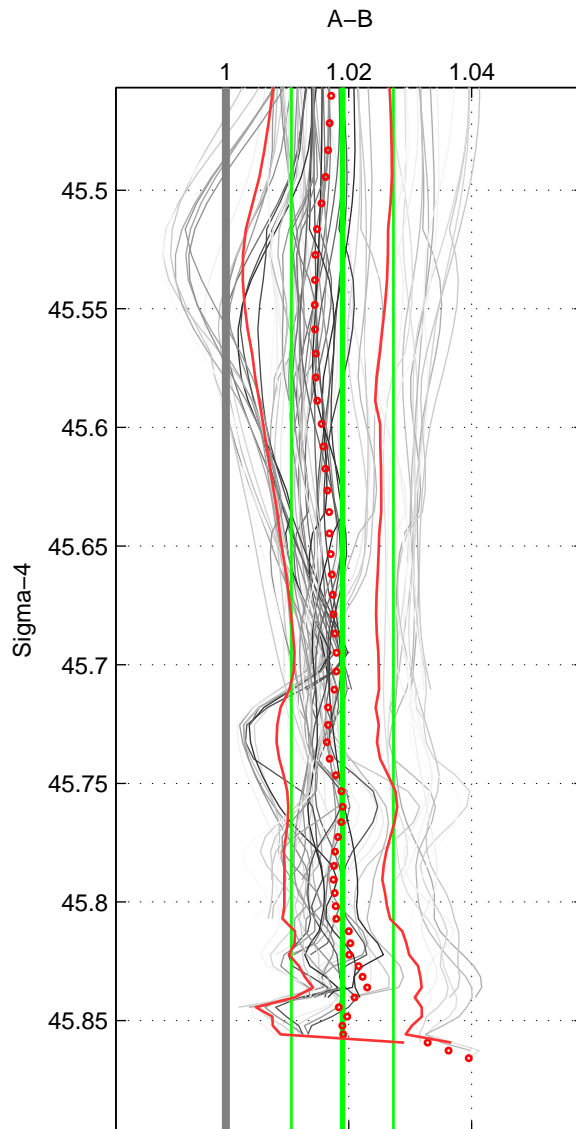

Cruise A (red). Date: Mar 1989 Cruisename: 507-32MW19890206

Cruise B (blue). Date: Jul 2010 Cruisename: 718-49UP20100706

\*\*\* "Favourite" values are means of spaces 1 2 3.

	Offset	O.StDev	Ratio	R.Stdev	Rating
SIGMA:	0.711	0.308	1.019	0.008	5
THETA:	0.730	0.313	1.019	0.008	5
DEPTH:	0.642	0.265	1.018	0.007	5
FAV.:	0.695	0.295	1.019	0.008	5

Profiles of A: 11  
 Profiles of B: 9  
 Diff profs : 78  
 WMoffset (A-B): 0.711  
 WMoffset stdev: 0.30844  
 WMratio (A/B): 1.019  
 WMratio stdev: 0.0083098

Quality (1-5): 5

Profiles of A: 11  
 Profiles of B: 9  
 Diff profs : 78  
 WMoffset (A-B): 0.73041  
 WMoffset stdev: 0.31262  
 WMratio (A/B): 1.0195  
 WMratio stdev: 0.0084244

Quality (1-5): 5

Profiles of A: 11  
 Profiles of B: 9  
 Diff profs : 78  
 WMoffset (A-B): 0.64225  
 WMoffset stdev: 0.26517  
 WMratio (A/B): 1.0177  
 WMratio stdev: 0.0073831

Quality (1-5): 5