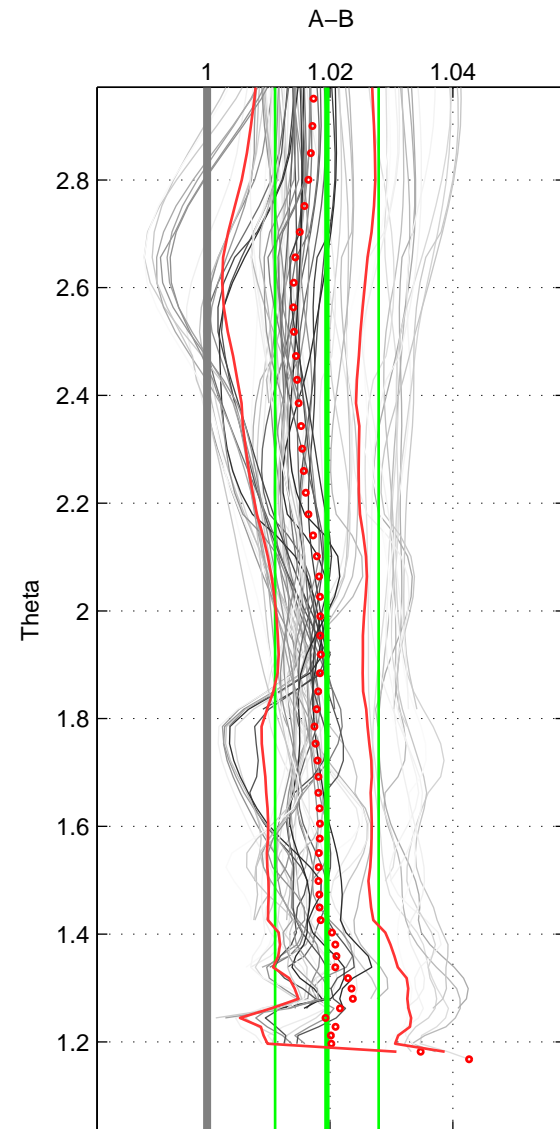

Cruise A (red). Date: Mar 1989 Cruisename: 507-32MW19890206

Cruise B (blue). Date: Jul 2010 Cruisename: 718-49UP20100706

\*\*\* "Favourite" values are means of spaces 1 2 3.

	Offset	O.StDev	Ratio	R.Stdev	Rating
SIGMA:	0.711	0.308	1.019	0.008	5
THETA:	0.730	0.313	1.019	0.008	5
DEPTH:	0.642	0.265	1.018	0.007	5
FAV.:	0.695	0.295	1.019	0.008	5

Profiles of A: 11  
 Profiles of B: 9  
 Diff profs : 78  
 WMoffset (A-B): 0.711  
 WMoffset stdev: 0.30844  
 WMratio (A/B): 1.019  
 WMratio stdev: 0.0083098

Quality (1-5): 5

Profiles of A: 11  
 Profiles of B: 9  
 Diff profs : 78  
 WMoffset (A-B): 0.73041  
 WMoffset stdev: 0.31262  
 WMratio (A/B): 1.0195  
 WMratio stdev: 0.0084244

Quality (1-5): 5

Profiles of A: 11  
 Profiles of B: 9  
 Diff profs : 78  
 WMoffset (A-B): 0.64225  
 WMoffset stdev: 0.26517  
 WMratio (A/B): 1.0177  
 WMratio stdev: 0.0073831

Quality (1-5): 5