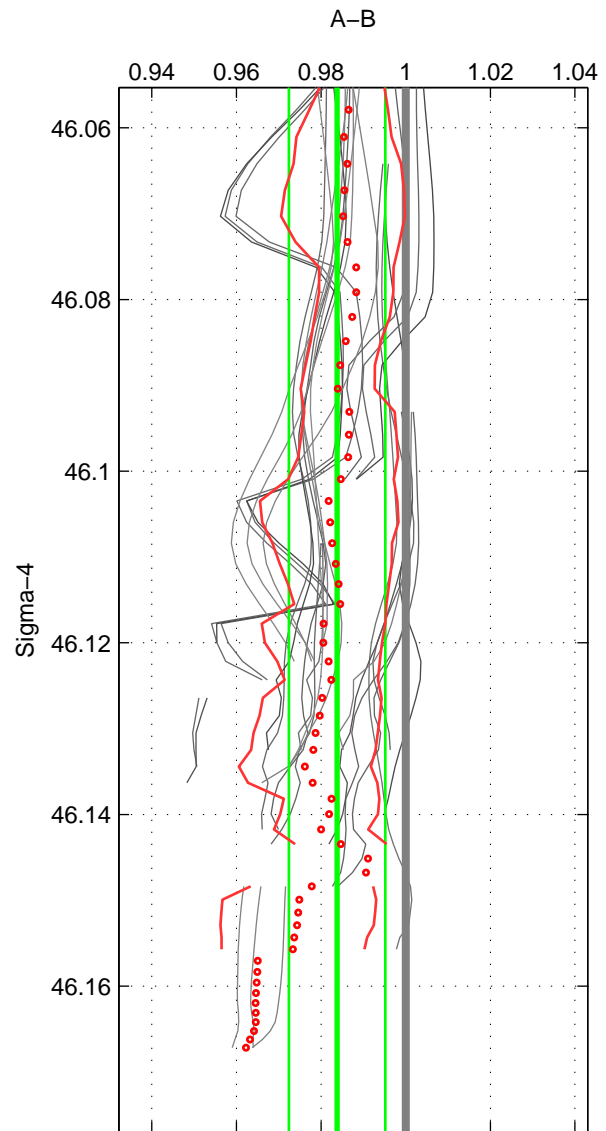

Cruise A (red). Date: Sep 1986 Cruisename: 117-06AQ19860627  
 Cruise B (blue). Date: Dec 2010 Cruisename: 130-06AQ20101128

\*\*\* "Favourite" values are means of spaces 1 2 3.

	Offset	O.StDev	Ratio	R.Stdev	Rating
SIGMA:	-0.524	0.369	0.984	0.011	5
THETA:	-0.626	0.450	0.981	0.014	5
DEPTH:	-0.184	0.308	0.994	0.010	5
FAV. :	-0.445	0.375	0.986	0.012	5

Profiles of A: 14  
 Profiles of B: 25  
 Diff profs : 30  
 WMoffset (A-B): -0.5244  
 WMoffset stdev: 0.36898  
 WMratio (A/B): 0.98378  
 WMratio stdev: 0.011404

Quality (1-5): 5

Profiles of A: 14  
 Profiles of B: 25  
 Diff profs : 45  
 WMoffset (A-B): -0.62637  
 WMoffset stdev: 0.44952  
 WMratio (A/B): 0.9805  
 WMratio stdev: 0.01398

Quality (1-5): 5

Profiles of A: 32  
 Profiles of B: 25  
 Diff profs : 100  
 WMoffset (A-B): -0.18424  
 WMoffset stdev: 0.30754  
 WMratio (A/B): 0.99418  
 WMratio stdev: 0.0096535

Quality (1-5): 5