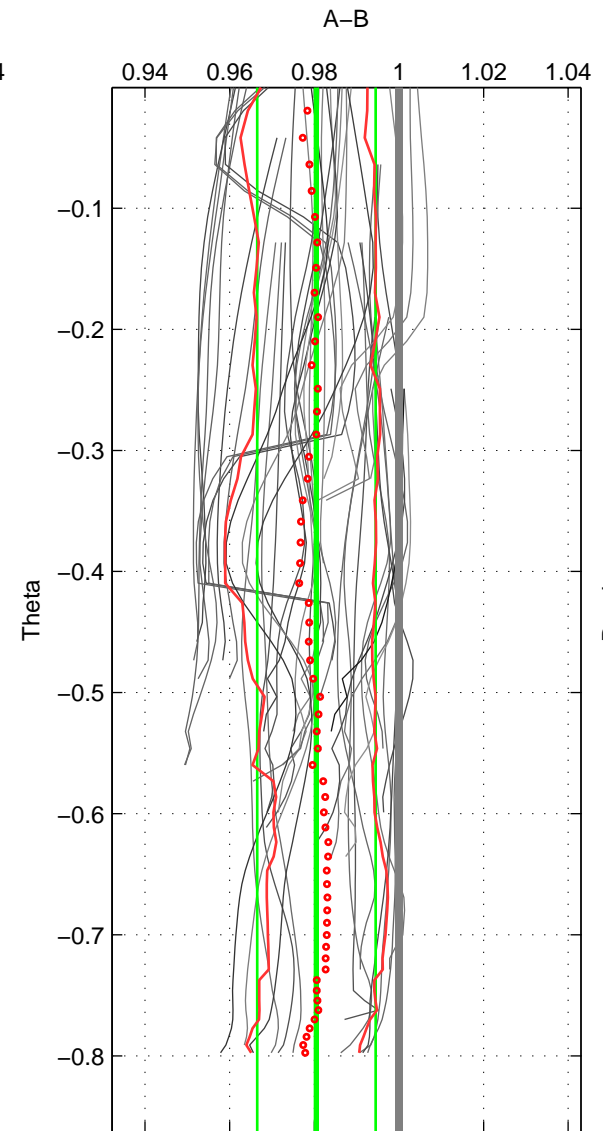

Cruise A (red). Date: Sep 1986 Cruisename: 117-06AQ19860627  
 Cruise B (blue). Date: Dec 2010 Cruisename: 130-06AQ20101128

\*\*\* "Favourite" values are means of spaces 1 2 3.

	Offset	O.StDev	Ratio	R.Stdev	Rating
SIGMA:	-0.524	0.369	0.984	0.011	5
THETA:	-0.626	0.450	0.981	0.014	5
DEPTH:	-0.184	0.308	0.994	0.010	5
FAV. :	-0.445	0.375	0.986	0.012	5

Profiles of A: 14  
 Profiles of B: 25  
 Diff profs : 30  
 WMoffset (A-B): -0.5244  
 WMoffset stdev: 0.36898  
 WMratio (A/B): 0.98378  
 WMratio stdev: 0.011404

Quality (1-5): 5

Profiles of A: 14  
 Profiles of B: 25  
 Diff profs : 45  
 WMoffset (A-B): -0.62637  
 WMoffset stdev: 0.44952  
 WMratio (A/B): 0.9805  
 WMratio stdev: 0.01398

Quality (1-5): 5

Profiles of A: 32  
 Profiles of B: 25  
 Diff profs : 100  
 WMoffset (A-B): -0.18424  
 WMoffset stdev: 0.30754  
 WMratio (A/B): 0.99418  
 WMratio stdev: 0.0096535

Quality (1-5): 5