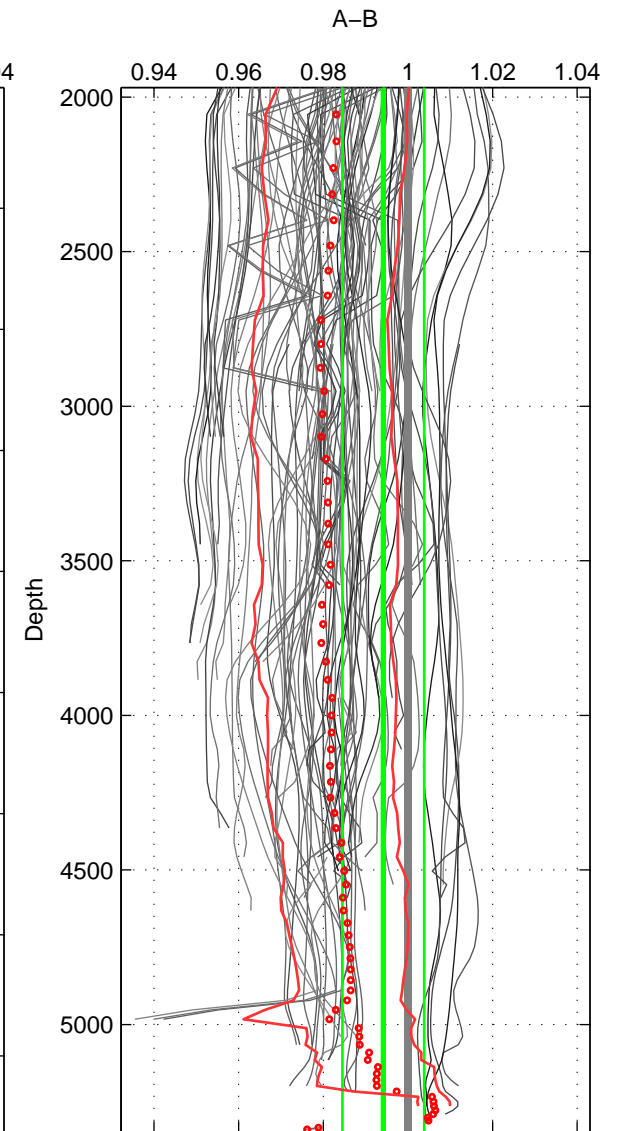

Cruise A (red). Date: Sep 1986 Cruisename: 117-06AQ19860627  
 Cruise B (blue). Date: Dec 2010 Cruisename: 130-06AQ20101128

\*\*\* "Favourite" values are means of spaces 1 2 3.

	Offset	O.StDev	Ratio	R.Stdev	Rating
SIGMA:	-0.524	0.369	0.984	0.011	5
THETA:	-0.626	0.450	0.981	0.014	5
DEPTH:	-0.184	0.308	0.994	0.010	5
FAV. :	-0.445	0.375	0.986	0.012	5

Profiles of A: 14  
 Profiles of B: 25  
 Diff profs : 30  
 WMoffset (A-B): -0.5244  
 WMoffset stdev: 0.36898  
 WMratio (A/B): 0.98378  
 WMratio stdev: 0.011404

Quality (1-5): 5

Profiles of A: 14  
 Profiles of B: 25  
 Diff profs : 45  
 WMoffset (A-B): -0.62637  
 WMoffset stdev: 0.44952  
 WMratio (A/B): 0.9805  
 WMratio stdev: 0.01398

Quality (1-5): 5

Profiles of A: 32  
 Profiles of B: 25  
 Diff profs : 100  
 WMoffset (A-B): -0.18424  
 WMoffset stdev: 0.30754  
 WMratio (A/B): 0.99418  
 WMratio stdev: 0.0096535

Quality (1-5): 5