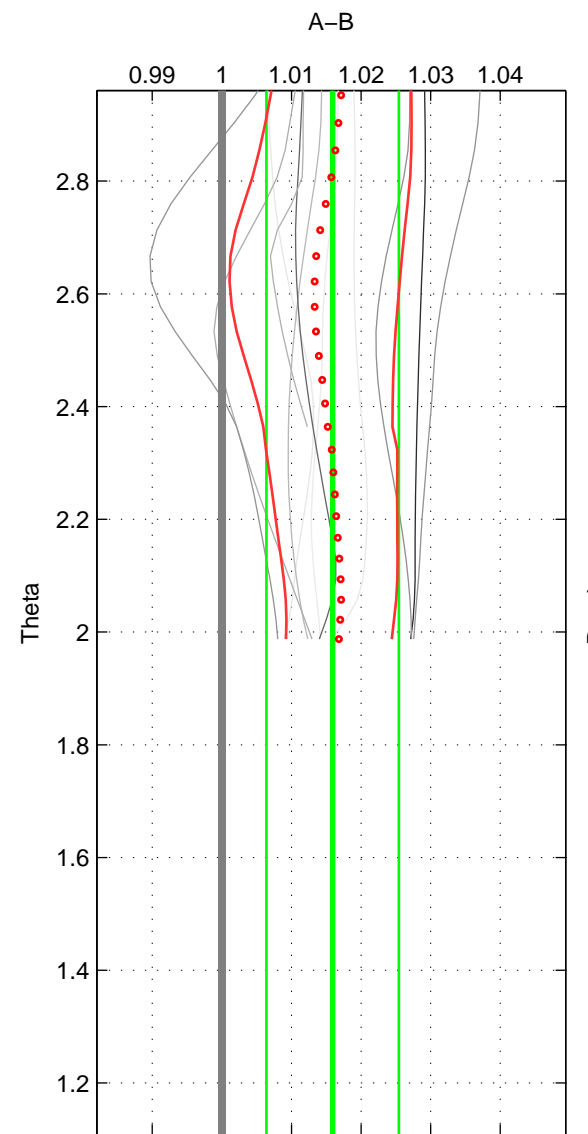

Cruise A (red). Date: Mar 1989 Cruisename: 507-32MW19890206

Cruise B (blue). Date: May 2000 Cruisename: 530-49FA20000509

*** "Favourite" values are those of space 2.

	Offset	O.StDev	Ratio	R.Stdev	Rating
SIGMA:	NaN	NaN	NaN	NaN	NaN
THETA:	0.611	0.365	1.016	0.010	3
DEPTH:	0.624	0.059	1.016	0.002	2
FAV.:	0.611	0.365	1.016	0.010	3

Profiles of A: 11
 Profiles of B: 1
 Diff profs : 11
 WMOffset (A-B): 0.61097
 WMOffset stdev: 0.36519
 WMratio (A/B): 1.0159
 WMratio stdev: 0.0095249

Quality (1-5): 3

Please note that statistics are bad.

Profiles of A: 11
 Profiles of B: 1
 Diff profs : 11
 WMOffset (A-B): 0.6237
 WMOffset stdev: 0.059297
 WMratio (A/B): 1.0162
 WMratio stdev: 0.0016158

Quality (1-5): 2