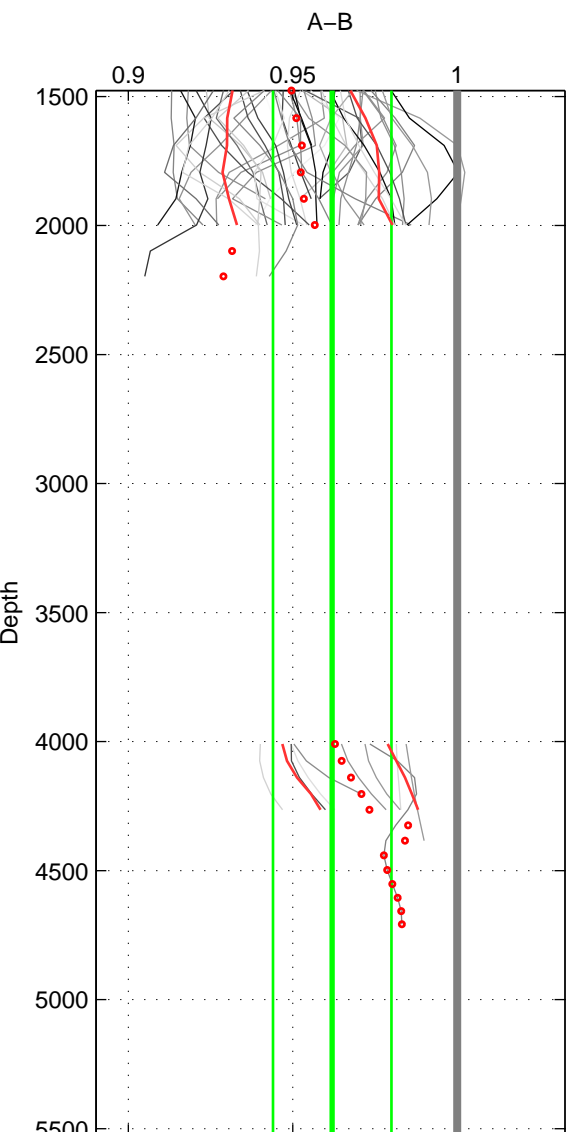

Cruise A (red). Date: Sep 1992 Cruisename: 494-322019920816

Cruise B (blue). Date: Jul 2005 Cruisename: 669-49UF20050615

*** "Favourite" values are means of spaces 1 2.

	Offset	O.StDev	Ratio	R.Stdev	Rating
SIGMA:	-1.447	0.589	0.960	0.016	5
THETA:	-1.229	0.561	0.967	0.015	5
DEPTH:	-1.363	0.648	0.962	0.018	4
FAV. :	-1.338	0.575	0.963	0.016	5

Profiles of A: 32
 Profiles of B: 15
 Diff profs : 45
 WMoffset (A-B): -1.4474
 WMoffset stdev: 0.58879
 WMratio (A/B): 0.95986
 WMratio stdev: 0.016354

Quality (1-5): 5

Profiles of A: 32
 Profiles of B: 15
 Diff profs : 45
 WMoffset (A-B): -1.2292
 WMoffset stdev: 0.5614
 WMratio (A/B): 0.9666
 WMratio stdev: 0.015244

Quality (1-5): 5

Profiles of A: 32
 Profiles of B: 15
 Diff profs : 45
 WMoffset (A-B): -1.3635
 WMoffset stdev: 0.64762
 WMratio (A/B): 0.96199
 WMratio stdev: 0.018028

Quality (1-5): 4