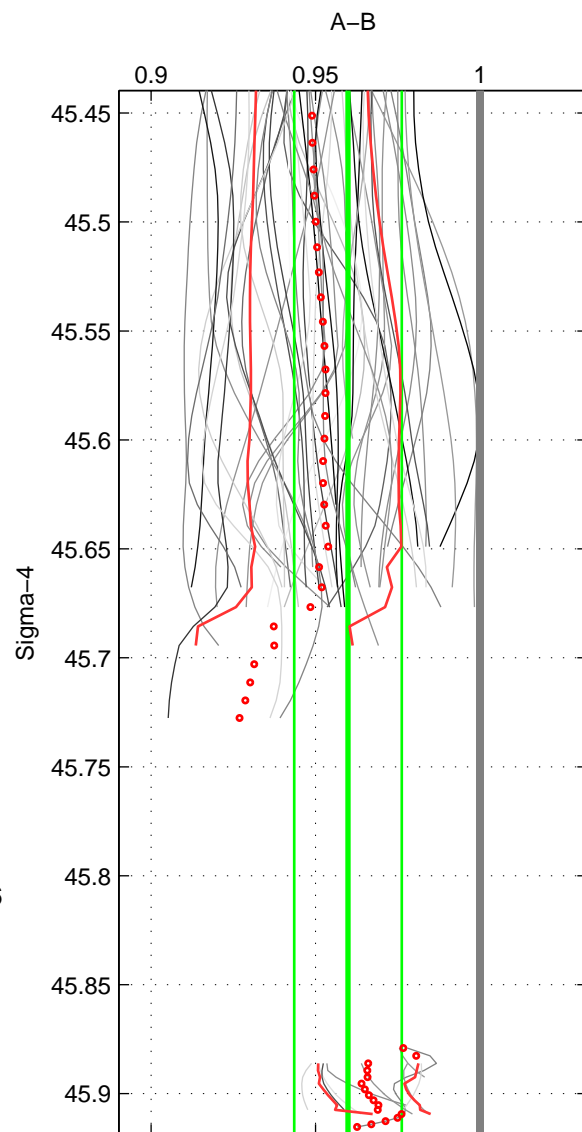

Cruise A (red). Date: Sep 1992 Cruisename: 494-322019920816

Cruise B (blue). Date: Jul 2005 Cruisename: 669-49UF20050615

*** "Favourite" values are means of spaces 1 2.

	Offset	O.StDev	Ratio	R.Stdev	Rating
SIGMA:	-1.447	0.589	0.960	0.016	5
THETA:	-1.229	0.561	0.967	0.015	5
DEPTH:	-1.363	0.648	0.962	0.018	4
FAV. :	-1.338	0.575	0.963	0.016	5

Profiles of A: 32
 Profiles of B: 15
 Diff profs : 45
 WMoffset (A-B): -1.4474
 WMoffset stdev: 0.58879
 WMratio (A/B): 0.95986
 WMratio stdev: 0.016354

Quality (1-5): 5

Profiles of A: 32
 Profiles of B: 15
 Diff profs : 45
 WMoffset (A-B): -1.2292
 WMoffset stdev: 0.5614
 WMratio (A/B): 0.9666
 WMratio stdev: 0.015244

Quality (1-5): 5

Profiles of A: 32
 Profiles of B: 15
 Diff profs : 45
 WMoffset (A-B): -1.3635
 WMoffset stdev: 0.64762
 WMratio (A/B): 0.96199
 WMratio stdev: 0.018028

Quality (1-5): 4