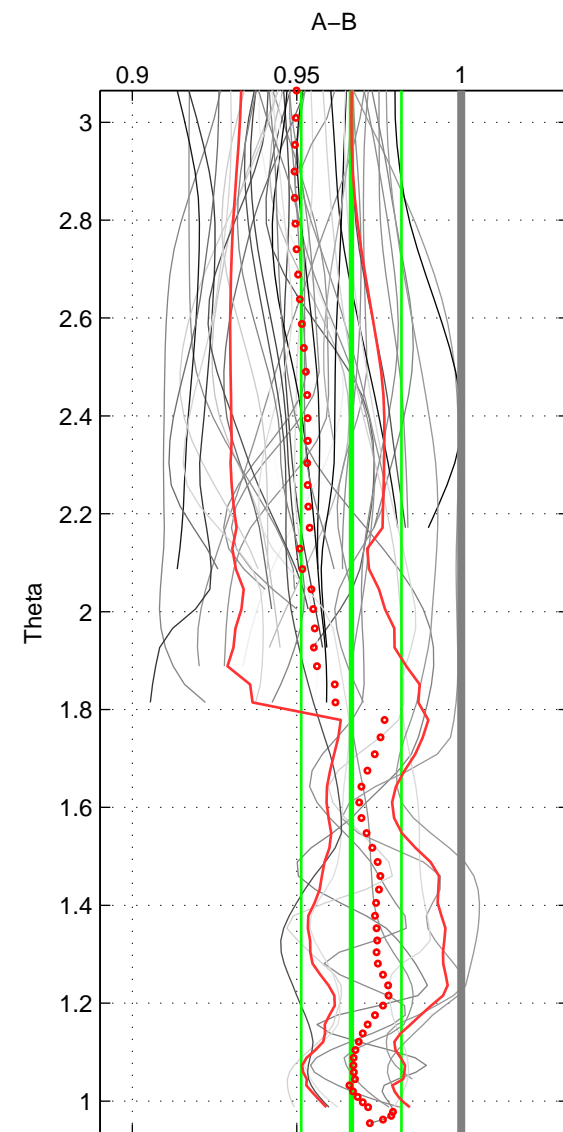

Cruise A (red). Date: Sep 1992 Cruisename: 494-322019920816

Cruise B (blue). Date: Jul 2005 Cruisename: 669-49UF20050615

*** "Favourite" values are means of spaces 1 2.

	Offset	O.StDev	Ratio	R.Stdev	Rating
SIGMA:	-1.447	0.589	0.960	0.016	5
THETA:	-1.229	0.561	0.967	0.015	5
DEPTH:	-1.363	0.648	0.962	0.018	4
FAV. :	-1.338	0.575	0.963	0.016	5

Profiles of A: 32
 Profiles of B: 15
 Diff profs : 45
 WMoffset (A-B): -1.4474
 WMoffset stdev: 0.58879
 WMratio (A/B): 0.95986
 WMratio stdev: 0.016354

Quality (1-5): 5

Profiles of A: 32
 Profiles of B: 15
 Diff profs : 45
 WMoffset (A-B): -1.2292
 WMoffset stdev: 0.5614
 WMratio (A/B): 0.9666
 WMratio stdev: 0.015244

Quality (1-5): 5

Profiles of A: 32
 Profiles of B: 15
 Diff profs : 45
 WMoffset (A-B): -1.3635
 WMoffset stdev: 0.64762
 WMratio (A/B): 0.96199
 WMratio stdev: 0.018028

Quality (1-5): 4