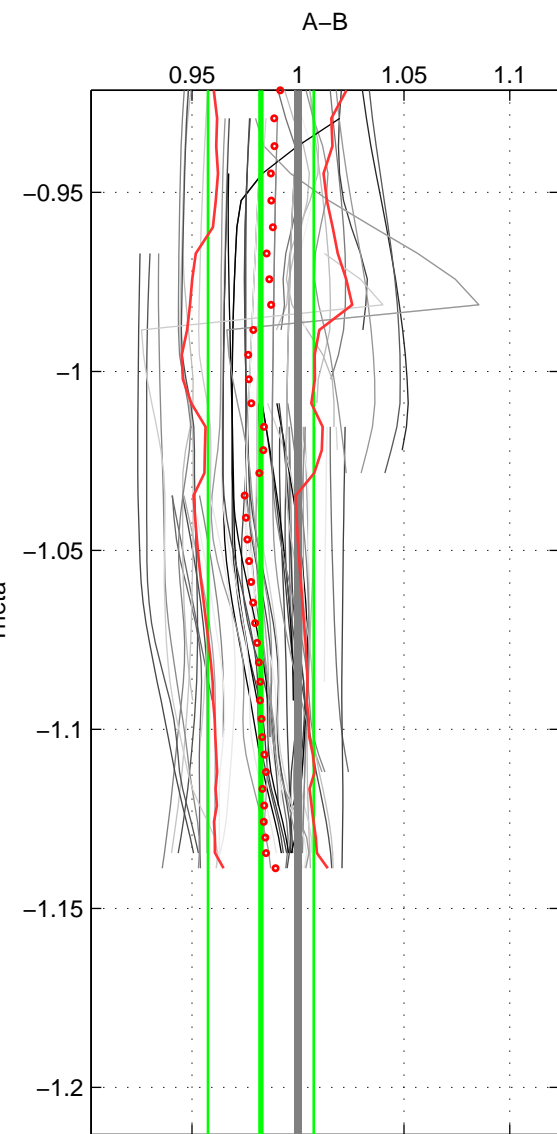

Cruise A (red). Date: Aug 1993 Cruisename: 87-58JH19930730

Cruise B (blue). Date: Jun 2000 Cruisename: 99-58JH20000527

\*\*\* "Favourite" values are means of spaces 2 3.

|        | Offset | O.StDev | Ratio | R.Stdev | Rating |
|--------|--------|---------|-------|---------|--------|
| SIGMA: | -0.260 | 0.365   | 0.983 | 0.025   | 3      |
| THETA: | -0.261 | 0.371   | 0.982 | 0.025   | 4      |
| DEPTH: | -0.020 | 0.173   | 0.999 | 0.012   | 4      |
| FAV.:  | -0.140 | 0.272   | 0.991 | 0.018   | 4      |

Profiles of A: 9  
 Profiles of B: 23  
 Diff profs : 70  
 WMoffset (A-B): -0.2604  
 WMoffset stdev: 0.36458  
 WMratio (A/B): 0.98252  
 WMratio stdev: 0.024557

Quality (1-5): 3

Profiles of A: 9  
 Profiles of B: 23  
 Diff profs : 68  
 WMoffset (A-B): -0.26072  
 WMoffset stdev: 0.37097  
 WMratio (A/B): 0.98249  
 WMratio stdev: 0.025006

Quality (1-5): 4

Profiles of A: 9  
 Profiles of B: 23  
 Diff profs : 70  
 WMoffset (A-B): -0.019597  
 WMoffset stdev: 0.17318  
 WMratio (A/B): 0.9987  
 WMratio stdev: 0.011782

Quality (1-5): 4