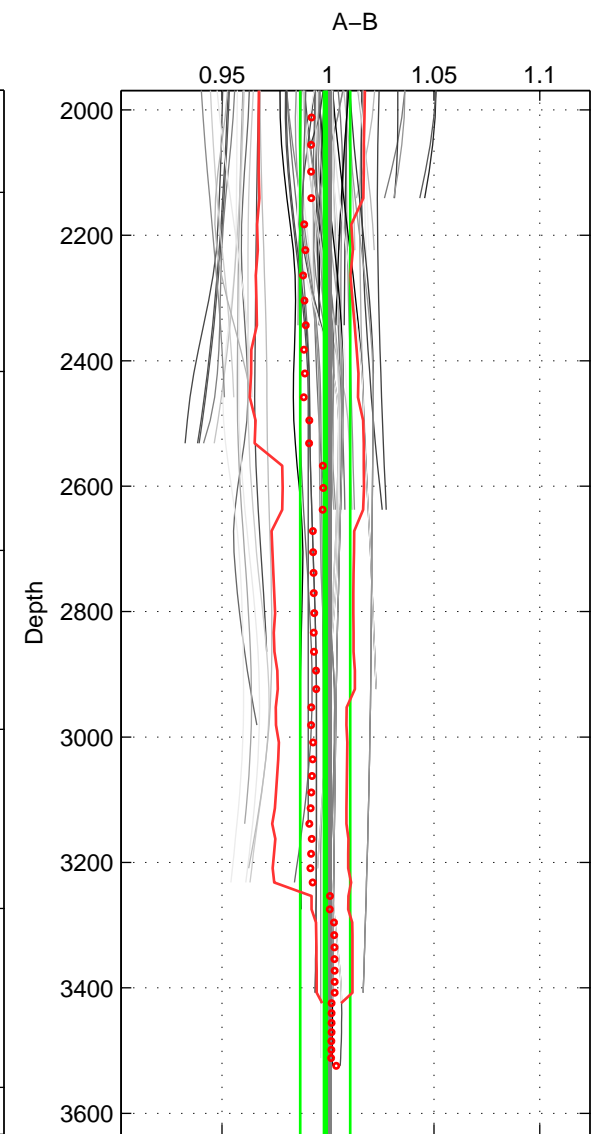

Cruise A (red). Date: Aug 1993 Cruisename: 87-58JH19930730

Cruise B (blue). Date: Jun 2000 Cruisename: 99-58JH20000527

\*\*\* "Favourite" values are means of spaces 2 3.

|        | Offset | O.StDev | Ratio | R.Stdev | Rating |
|--------|--------|---------|-------|---------|--------|
| SIGMA: | -0.260 | 0.365   | 0.983 | 0.025   | 3      |
| THETA: | -0.261 | 0.371   | 0.982 | 0.025   | 4      |
| DEPTH: | -0.020 | 0.173   | 0.999 | 0.012   | 4      |
| FAV.:  | -0.140 | 0.272   | 0.991 | 0.018   | 4      |

Profiles of A: 9  
 Profiles of B: 23  
 Diff profs : 70  
 WMoffset (A-B): -0.2604  
 WMoffset stdev: 0.36458  
 WMratio (A/B): 0.98252  
 WMratio stdev: 0.024557

Quality (1-5): 3

Profiles of A: 9  
 Profiles of B: 23  
 Diff profs : 68  
 WMoffset (A-B): -0.26072  
 WMoffset stdev: 0.37097  
 WMratio (A/B): 0.98249  
 WMratio stdev: 0.025006

Quality (1-5): 4

Profiles of A: 9  
 Profiles of B: 23  
 Diff profs : 70  
 WMoffset (A-B): -0.019597  
 WMoffset stdev: 0.17318  
 WMratio (A/B): 0.9987  
 WMratio stdev: 0.011782

Quality (1-5): 4