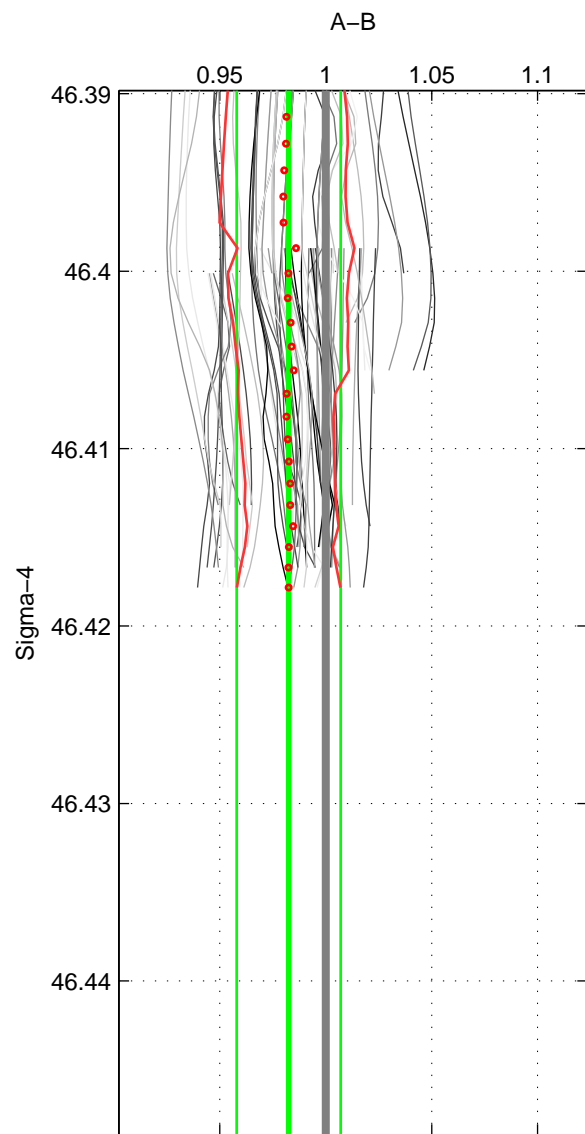

Cruise A (red). Date: Aug 1993 Cruisename: 87-58JH19930730

Cruise B (blue). Date: Jun 2000 Cruisename: 99-58JH20000527

\*\*\* "Favourite" values are means of spaces 2 3.

|        | Offset | O.StDev | Ratio | R.Stdev | Rating |
|--------|--------|---------|-------|---------|--------|
| SIGMA: | -0.260 | 0.365   | 0.983 | 0.025   | 3      |
| THETA: | -0.261 | 0.371   | 0.982 | 0.025   | 4      |
| DEPTH: | -0.020 | 0.173   | 0.999 | 0.012   | 4      |
| FAV.:  | -0.140 | 0.272   | 0.991 | 0.018   | 4      |

Profiles of A: 9  
 Profiles of B: 23  
 Diff profs : 70  
 WMoffset (A-B): -0.2604  
 WMoffset stdev: 0.36458  
 WMratio (A/B): 0.98252  
 WMratio stdev: 0.024557

Quality (1-5): 3

Profiles of A: 9  
 Profiles of B: 23  
 Diff profs : 68  
 WMoffset (A-B): -0.26072  
 WMoffset stdev: 0.37097  
 WMratio (A/B): 0.98249  
 WMratio stdev: 0.025006

Quality (1-5): 4

Profiles of A: 9  
 Profiles of B: 23  
 Diff profs : 70  
 WMoffset (A-B): -0.019597  
 WMoffset stdev: 0.17318  
 WMratio (A/B): 0.9987  
 WMratio stdev: 0.011782

Quality (1-5): 4