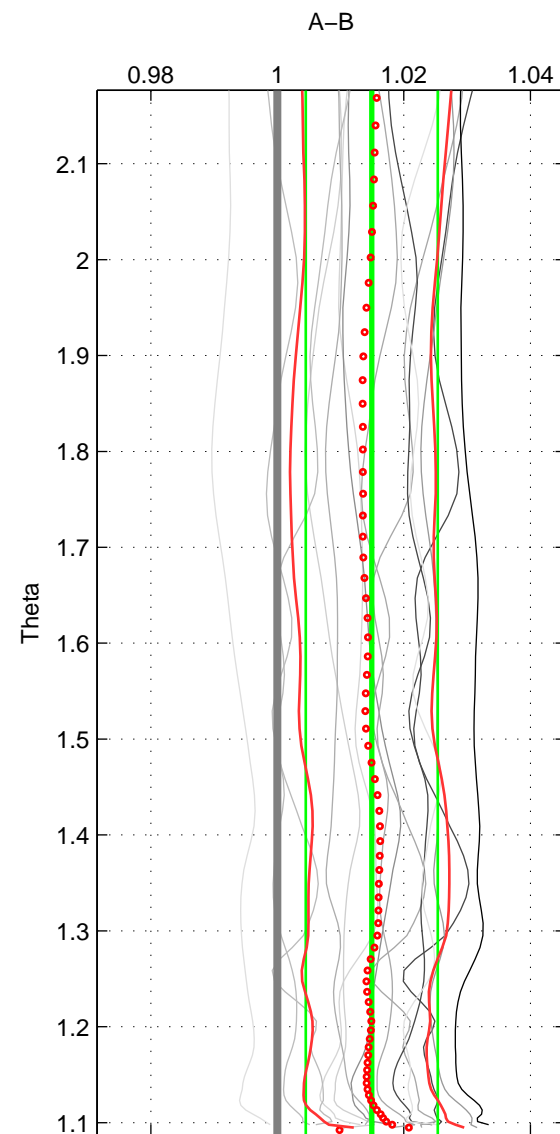

Cruise A (red). Date: Aug 1993 Cruisename: 498-325019930705
 Cruise B (blue). Date: Jun 1999 Cruisename: 578-49K619990523

*** "Favourite" values are means of spaces 1 2.

	Offset	O.StDev	Ratio	R.Stdev	Rating
SIGMA:	0.530	0.359	1.014	0.009	5
THETA:	0.570	0.396	1.015	0.010	5
DEPTH:	0.589	0.311	1.016	0.009	4
FAV.:	0.550	0.377	1.014	0.010	5

Profiles of A: 6
 Profiles of B: 3
 Diff profs : 14
 WMoffset (A-B): 0.52985
 WMoffset stdev: 0.35914
 WMratio (A/B): 1.0138
 WMratio stdev: 0.0094833

Quality (1-5): 5

Profiles of A: 6
 Profiles of B: 3
 Diff profs : 14
 WMoffset (A-B): 0.5699
 WMoffset stdev: 0.39571
 WMratio (A/B): 1.0149
 WMratio stdev: 0.010435

Quality (1-5): 5

Profiles of A: 6
 Profiles of B: 3
 Diff profs : 14
 WMoffset (A-B): 0.58879
 WMoffset stdev: 0.31099
 WMratio (A/B): 1.016
 WMratio stdev: 0.0086407

Quality (1-5): 4