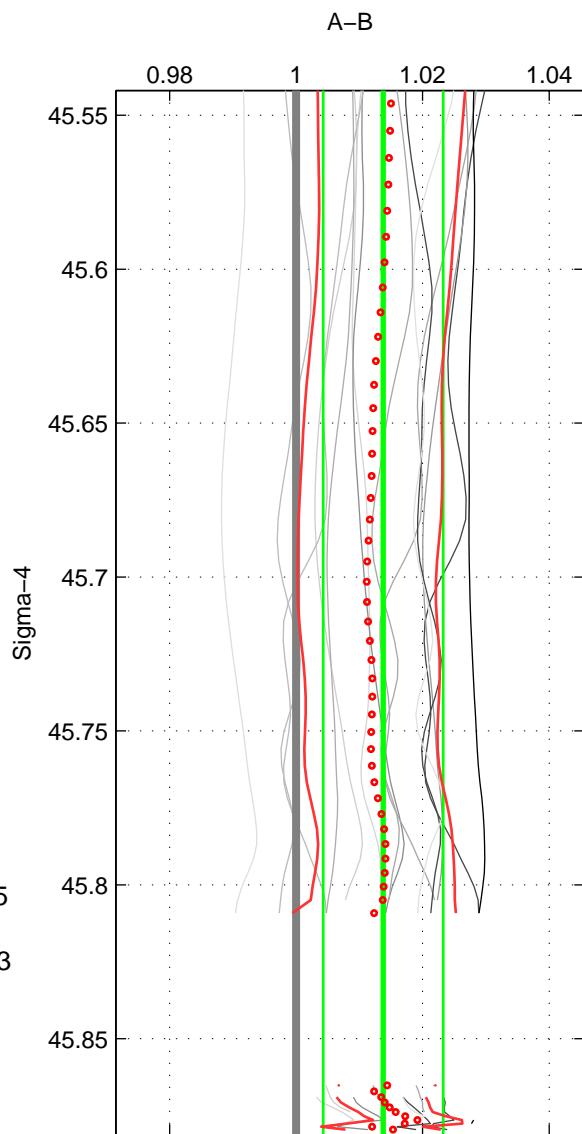

Cruise A (red). Date: Aug 1993 Cruisename: 498-325019930705
 Cruise B (blue). Date: Jun 1999 Cruisename: 578-49K619990523

*** "Favourite" values are means of spaces 1 2.

	Offset	O.StDev	Ratio	R.Stdev	Rating
SIGMA:	0.530	0.359	1.014	0.009	5
THETA:	0.570	0.396	1.015	0.010	5
DEPTH:	0.589	0.311	1.016	0.009	4
FAV.:	0.550	0.377	1.014	0.010	5

Profiles of A: 6
 Profiles of B: 3
 Diff profs : 14
 WMoffset (A-B): 0.52985
 WMoffset stdev: 0.35914
 WMratio (A/B): 1.0138
 WMratio stdev: 0.0094833

Quality (1-5): 5

Profiles of A: 6
 Profiles of B: 3
 Diff profs : 14
 WMoffset (A-B): 0.5699
 WMoffset stdev: 0.39571
 WMratio (A/B): 1.0149
 WMratio stdev: 0.010435

Quality (1-5): 5

Profiles of A: 6
 Profiles of B: 3
 Diff profs : 14
 WMoffset (A-B): 0.58879
 WMoffset stdev: 0.31099
 WMratio (A/B): 1.016
 WMratio stdev: 0.0086407

Quality (1-5): 4