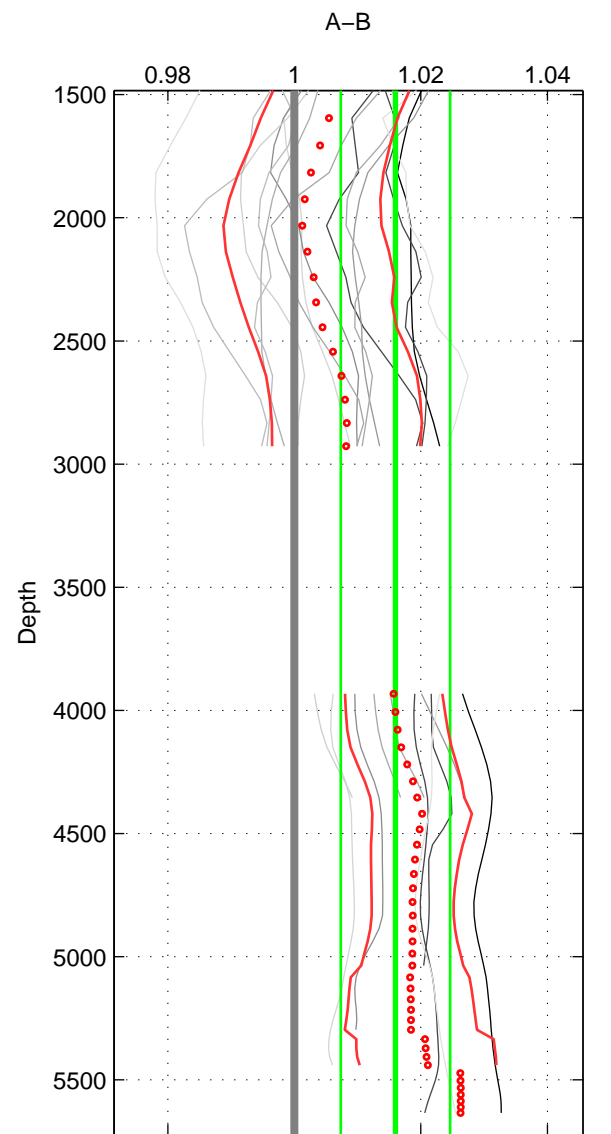

Cruise A (red). Date: Aug 1993 Cruisename: 498-325019930705
 Cruise B (blue). Date: Jun 1999 Cruisename: 578-49K619990523

*** "Favourite" values are means of spaces 1 2.

	Offset	O.StDev	Ratio	R.Stdev	Rating
SIGMA:	0.530	0.359	1.014	0.009	5
THETA:	0.570	0.396	1.015	0.010	5
DEPTH:	0.589	0.311	1.016	0.009	4
FAV.:	0.550	0.377	1.014	0.010	5

Profiles of A: 6
 Profiles of B: 3
 Diff profs : 14
 WMoffset (A-B): 0.52985
 WMoffset stdev: 0.35914
 WMratio (A/B): 1.0138
 WMratio stdev: 0.0094833

Quality (1-5): 5

Profiles of A: 6
 Profiles of B: 3
 Diff profs : 14
 WMoffset (A-B): 0.5699
 WMoffset stdev: 0.39571
 WMratio (A/B): 1.0149
 WMratio stdev: 0.010435

Quality (1-5): 5

Profiles of A: 6
 Profiles of B: 3
 Diff profs : 14
 WMoffset (A-B): 0.58879
 WMoffset stdev: 0.31099
 WMratio (A/B): 1.016
 WMratio stdev: 0.0086407

Quality (1-5): 4