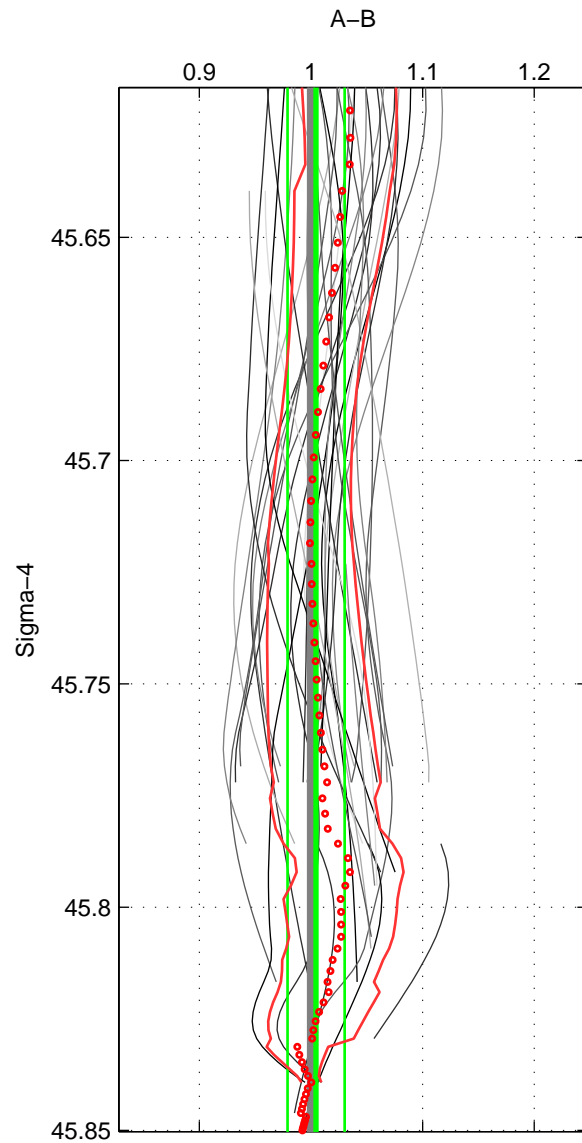

Cruise A (red). Date: Jan 2011 Cruisename: 280-45CE20110103  
 Cruise B (blue). Date: Aug 2012 Cruisename: 281-45CE20120105

\*\*\* "Favourite" values are means of spaces 1 2 3.

	Offset	O.StDev	Ratio	R.Stdev	Rating
SIGMA:	0.103	0.538	1.005	0.026	4
THETA:	-0.151	0.190	0.993	0.008	4
DEPTH:	0.303	0.768	1.017	0.043	4
FAV.:	0.085	0.499	1.005	0.026	4

Profiles of A: 8  
 Profiles of B: 8  
 Diff profs: 34  
 WMoffset (A-B): 0.10277  
 WMoffset stdev: 0.53819  
 WMratio (A/B): 1.0046  
 WMratio stdev: 0.025665

Quality (1-5): 4

Profiles of A: 8  
 Profiles of B: 8  
 Diff profs: 36  
 WMoffset (A-B): -0.15137  
 WMoffset stdev: 0.19019  
 WMratio (A/B): 0.9926  
 WMratio stdev: 0.0081825

Quality (1-5): 4

Profiles of A: 8  
 Profiles of B: 8  
 Diff profs: 36  
 WMoffset (A-B): 0.30284  
 WMoffset stdev: 0.76801  
 WMratio (A/B): 1.0172  
 WMratio stdev: 0.042681

Quality (1-5): 4