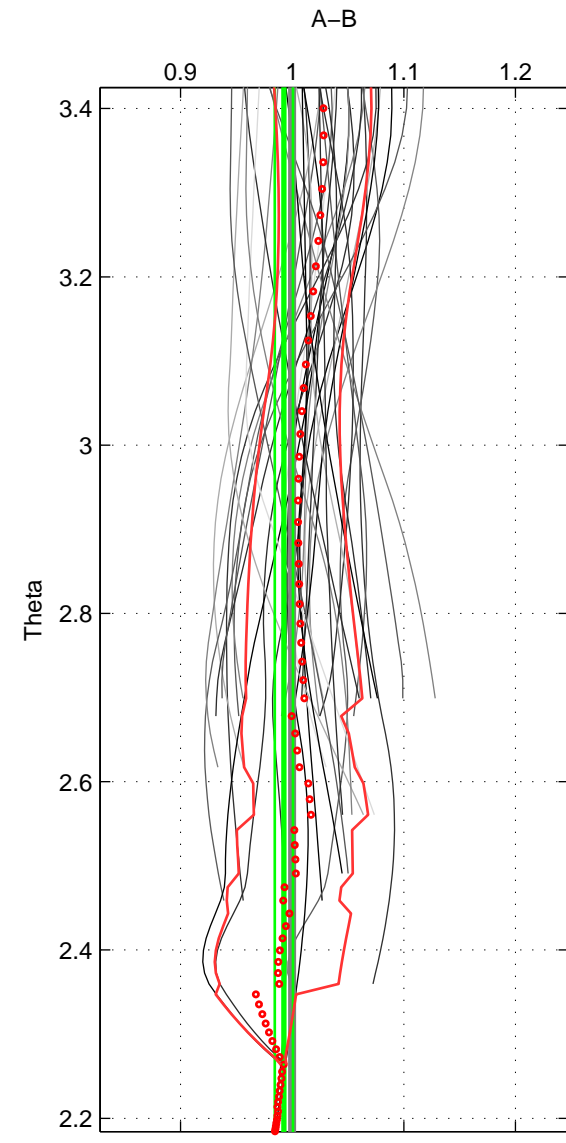

Cruise A (red). Date: Jan 2011 Cruisename: 280-45CE20110103  
 Cruise B (blue). Date: Aug 2012 Cruisename: 281-45CE20120105

\*\*\* "Favourite" values are means of spaces 1 2 3.

	Offset	O.StDev	Ratio	R.Stdev	Rating
SIGMA:	0.103	0.538	1.005	0.026	4
THETA:	-0.151	0.190	0.993	0.008	4
DEPTH:	0.303	0.768	1.017	0.043	4
FAV.:	0.085	0.499	1.005	0.026	4

Profiles of A: 8  
 Profiles of B: 8  
 Diff profs: 34  
 WMoffset (A-B): 0.10277  
 WMoffset stdev: 0.53819  
 WMratio (A/B): 1.0046  
 WMratio stdev: 0.025665

Quality (1-5): 4

Profiles of A: 8  
 Profiles of B: 8  
 Diff profs: 36  
 WMoffset (A-B): -0.15137  
 WMoffset stdev: 0.19019  
 WMratio (A/B): 0.9926  
 WMratio stdev: 0.0081825

Quality (1-5): 4

Profiles of A: 8  
 Profiles of B: 8  
 Diff profs: 36  
 WMoffset (A-B): 0.30284  
 WMoffset stdev: 0.76801  
 WMratio (A/B): 1.0172  
 WMratio stdev: 0.042681

Quality (1-5): 4