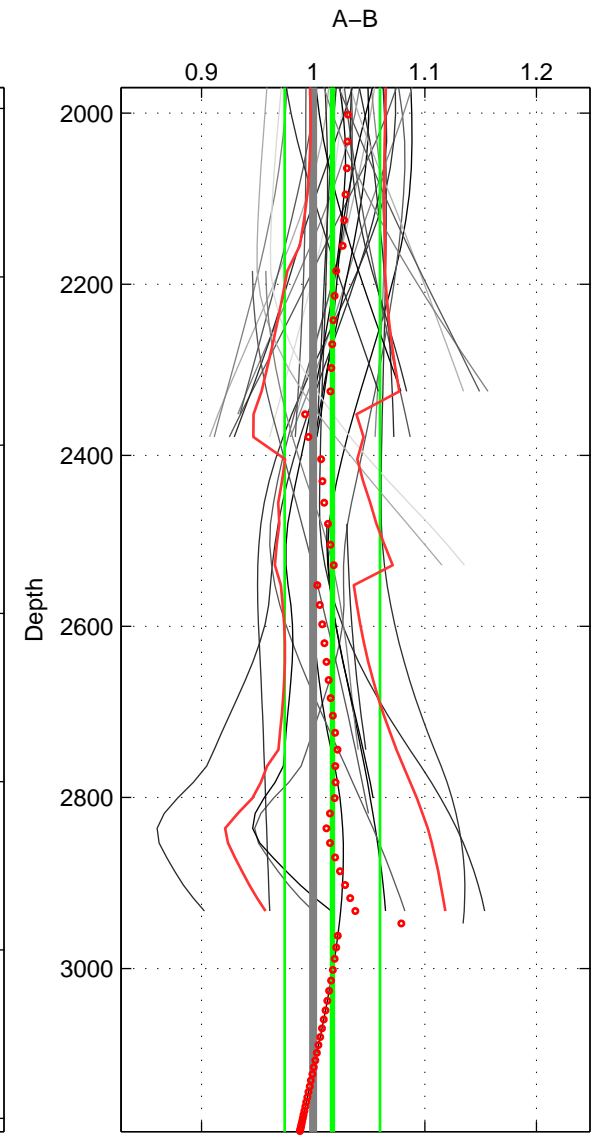

Cruise A (red). Date: Jan 2011 Cruisename: 280-45CE20110103  
 Cruise B (blue). Date: Aug 2012 Cruisename: 281-45CE20120105

\*\*\* "Favourite" values are means of spaces 1 2 3.

	Offset	O.StDev	Ratio	R.Stdev	Rating
SIGMA:	0.103	0.538	1.005	0.026	4
THETA:	-0.151	0.190	0.993	0.008	4
DEPTH:	0.303	0.768	1.017	0.043	4
FAV.:	0.085	0.499	1.005	0.026	4

Profiles of A: 8  
 Profiles of B: 8  
 Diff profs: 34  
 WMoffset (A-B): 0.10277  
 WMoffset stdev: 0.53819  
 WMratio (A/B): 1.0046  
 WMratio stdev: 0.025665

Quality (1-5): 4

Profiles of A: 8  
 Profiles of B: 8  
 Diff profs: 36  
 WMoffset (A-B): -0.15137  
 WMoffset stdev: 0.19019  
 WMratio (A/B): 0.9926  
 WMratio stdev: 0.0081825

Quality (1-5): 4

Profiles of A: 8  
 Profiles of B: 8  
 Diff profs: 36  
 WMoffset (A-B): 0.30284  
 WMoffset stdev: 0.76801  
 WMratio (A/B): 1.0172  
 WMratio stdev: 0.042681

Quality (1-5): 4